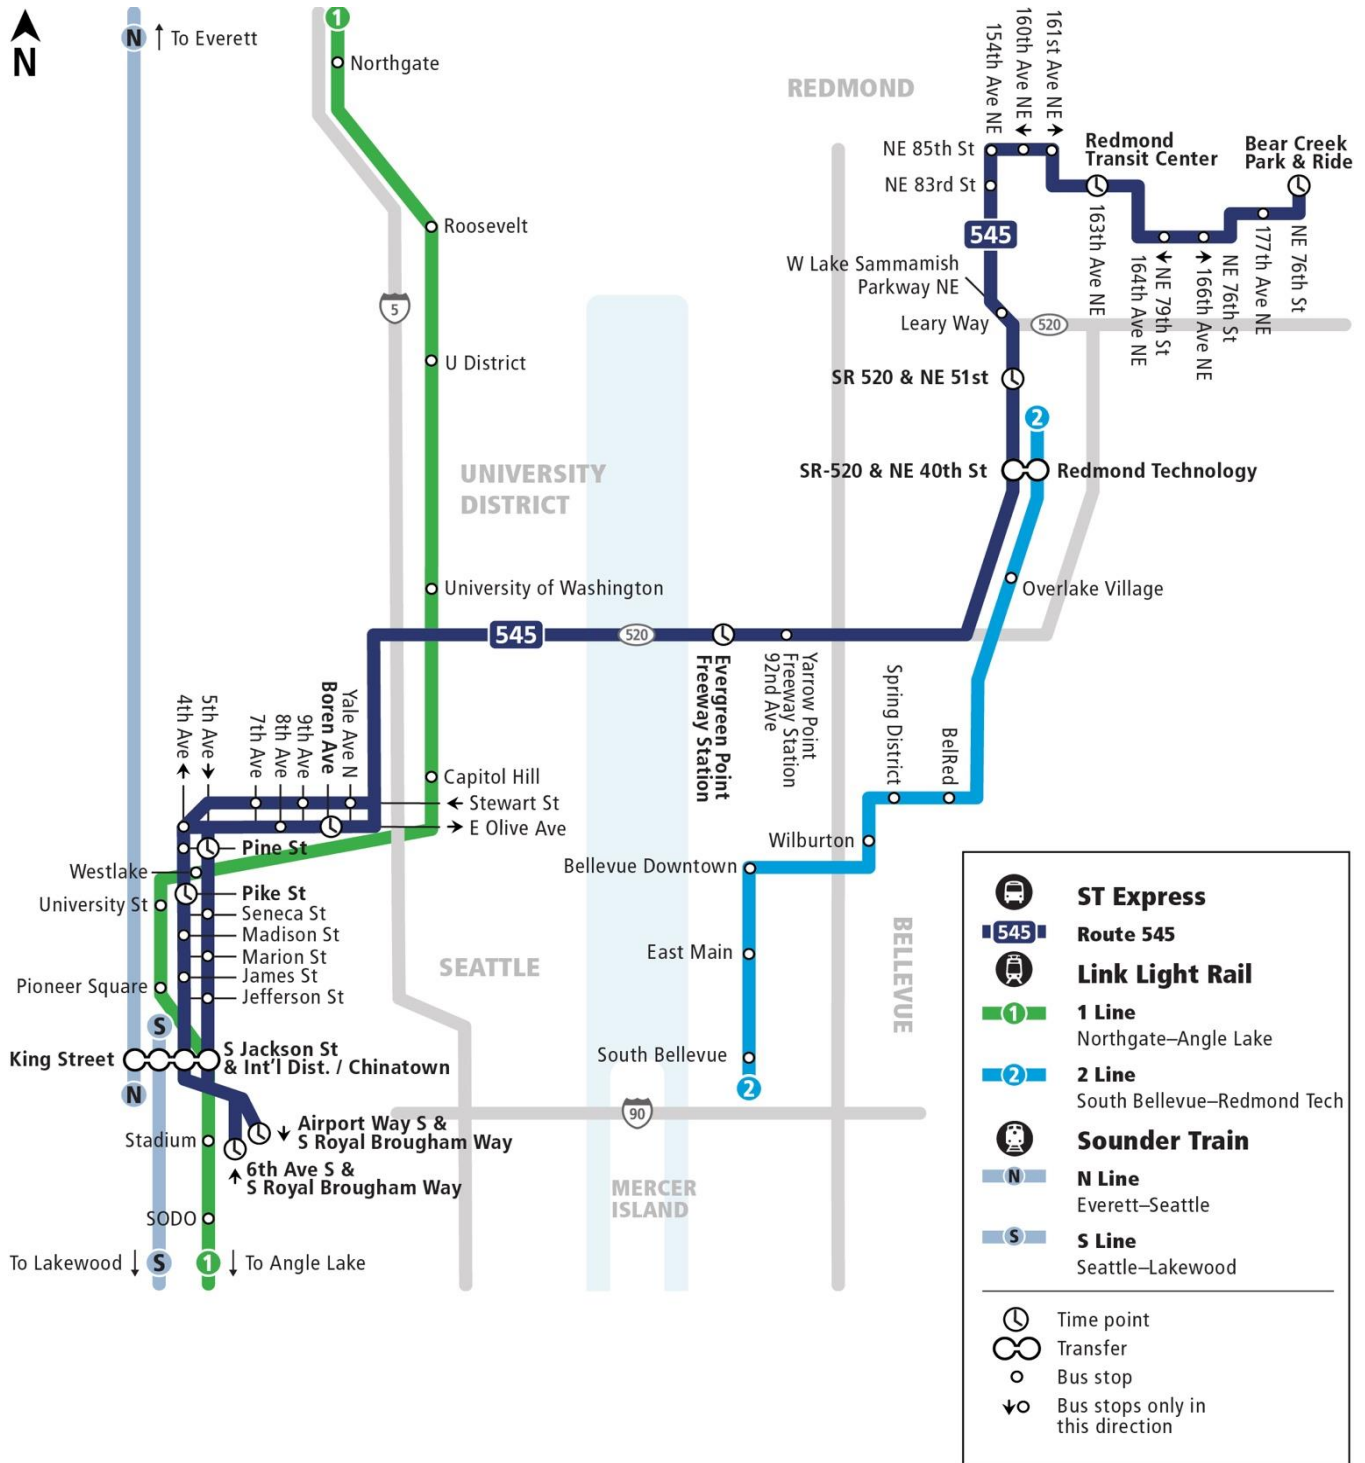

ST Express 545

Seattle – Redmond

March 31 – Sept. 3, 2024

Map not to scale

ST Express bus fares	Price
Adult	\$3.25
ORCA LIFT	\$1.00
Senior/Disabled	\$1.00
Youth (18 and under)	Free

For more information visit [soundtransit.org/ride-with-us](https://www.soundtransit.org/ride-with-us)
 Get updates: [soundtransit.org/subscribe](https://www.soundtransit.org/subscribe)

Route	6th Ave & S Royal Brougham	4th Ave & Pine St 1	Olive Way & Boren Ave	Evergreen Point Freeway Station*	SR 520 & NE 40th* 2	SR 520 & NE 51st*	Redmond TC Bay 3*	Bear Creek P&R*
545	8:23 p.m.	8:31 p.m.	:	8:46 p.m.	8:52 p.m.	8:54 p.m.	9:03 p.m.	9:11 p.m.
545	8:54 p.m.	9:01 p.m.	:	9:14 p.m.	9:20 p.m.	9:22 p.m.	9:31 p.m.	9:39 p.m.
545	9:25 p.m.	9:32 p.m.	:	9:45 p.m.	9:51 p.m.	9:53 p.m.	10:02 p.m.	10:10 p.m.
545	9:55 p.m.	10:02 p.m.	:	10:15 p.m.	10:21 p.m.	10:23 p.m.	10:32 p.m.	10:40 p.m.
545	10:25 p.m.	10:32 p.m.	:	10:45 p.m.	10:51 p.m.	10:53 p.m.	11:00 p.m.	11:07 p.m.
545	10:55 p.m.	11:02 p.m.	:	11:13 p.m.	11:19 p.m.	11:21 p.m.	11:28 p.m.	11:35 p.m.
545	11:55 p.m.	12:02 a.m.	:	12:13 a.m.	12:19 a.m.	12:21 a.m.	12:28 a.m.	12:35 a.m.

*This is an estimated timepoint for public guidance only.
Buses will proceed on arrival to the next timepoint.
This may be before the time shown on our schedule.

ST Express 545
Redmond – Seattle

To Seattle | Saturdays
March 31 – Sept. 3, 2024

*This is an estimated timepoint for public guidance only.
Buses will proceed on arrival to the next timepoint.
This may be before the time shown on our schedule.

ST Express 545
Seattle – Redmond

To Redmond | Sundays
March 31 – Sept. 3, 2024