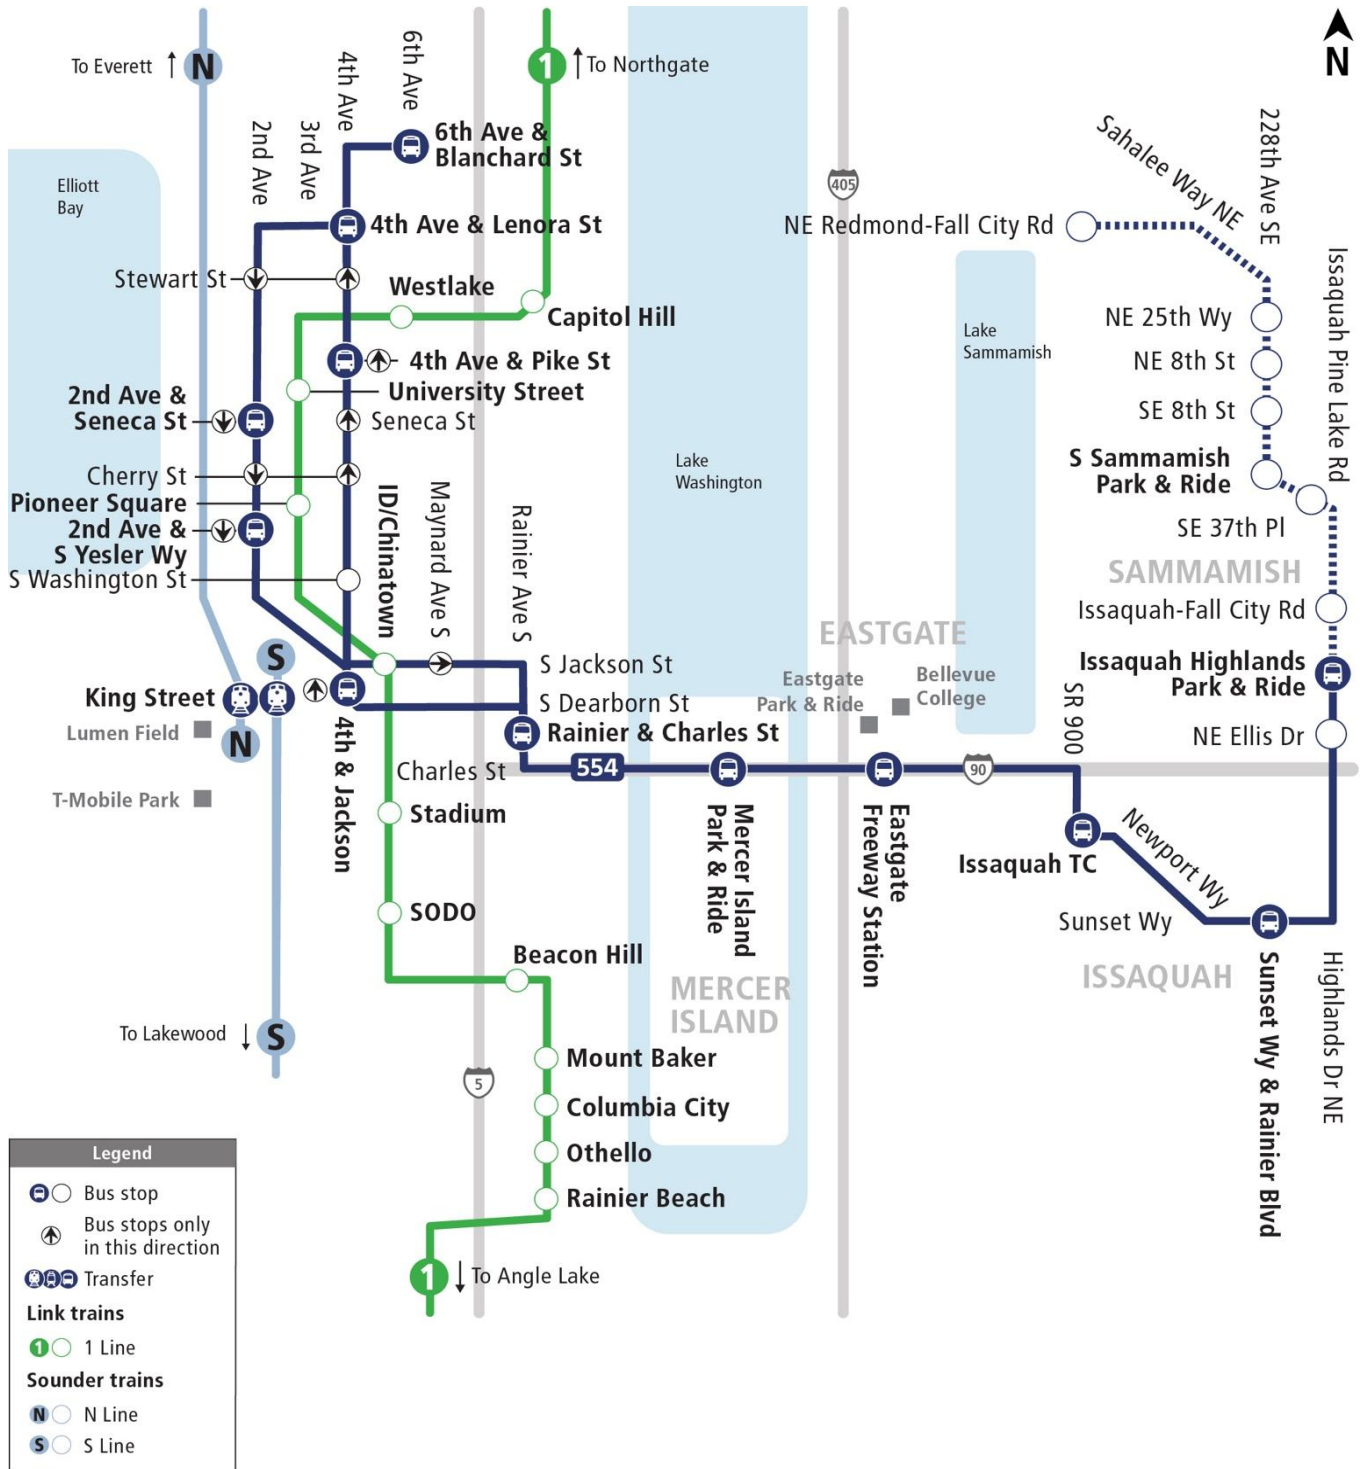

ST Express 554

Seattle – Issaquah/Redmond

March 31 – Sept. 3, 2024

ST Express bus fares	Price
Adult	$3.25
ORCA LIFT	$1.00
Senior/Disabled	$1.00
Youth (18 and under)	Free

For more information visit [soundtransit.org/ride-with-us](https://www.soundtransit.org/ride-with-us)
Get updates: [soundtransit.org/subscribe](https://www.soundtransit.org/subscribe)