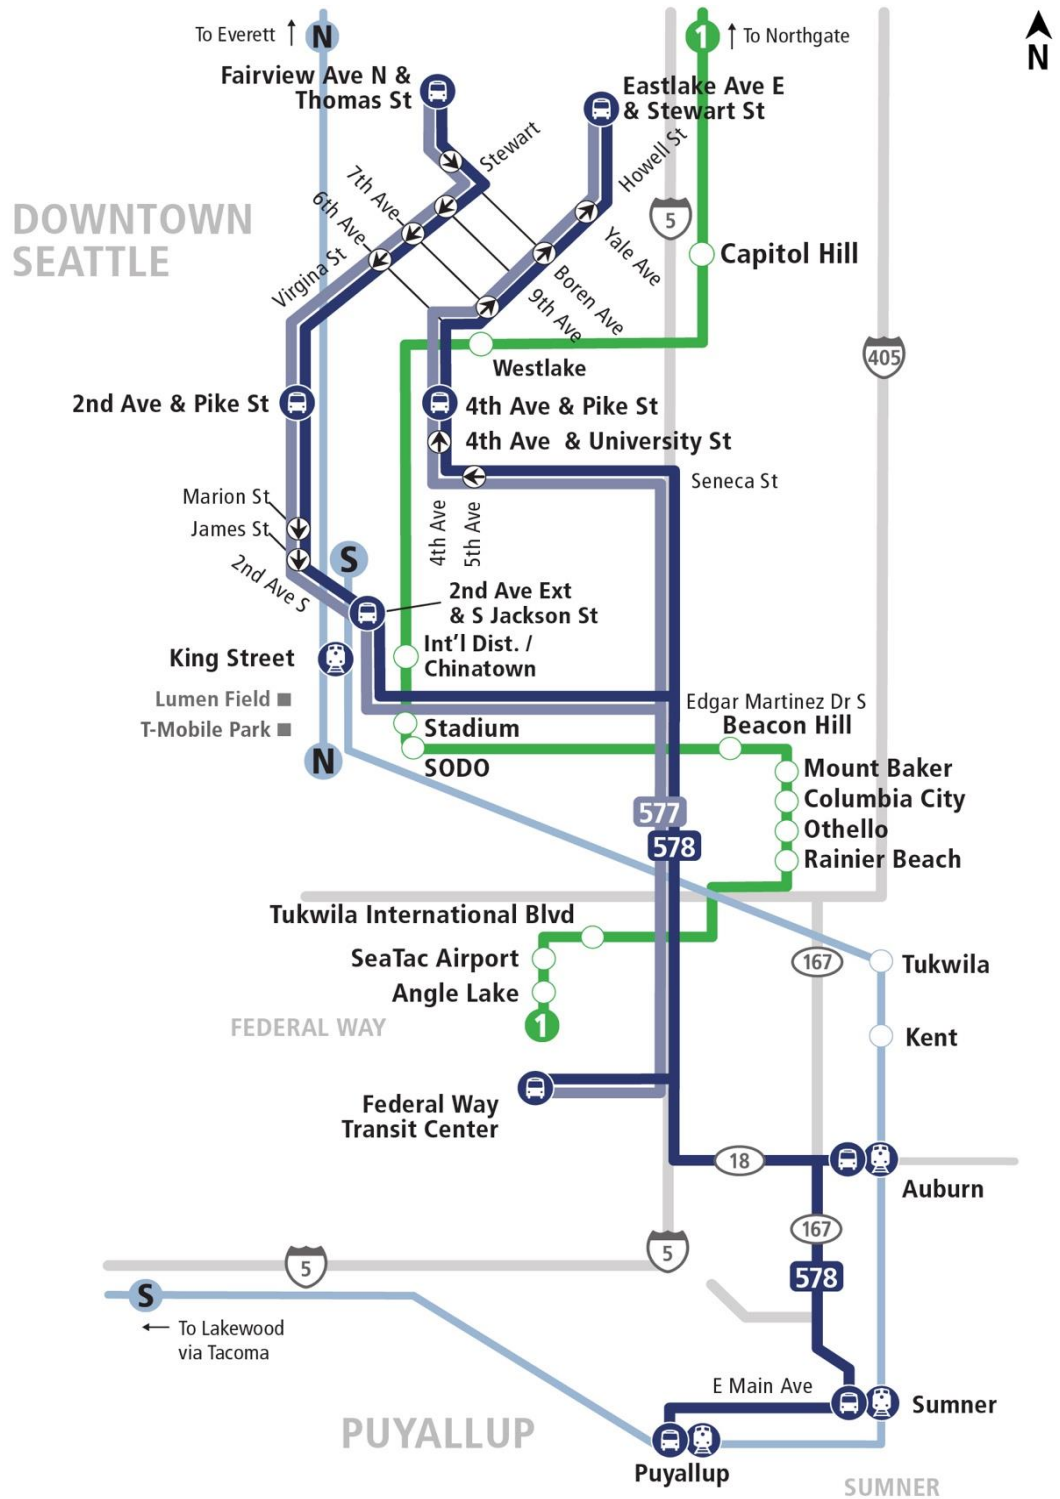

ST Express 577/578

Federal Way/Puyallup – Seattle

April 1 – Sept. 1, 2024

Legend

- Bus stop
- Bus stops only in this direction
- Transfer
- Link trains**
- 1 Line
- Sounder trains**
- N Line
- S Line

Map not to scale

*This is an estimated timepoint for public guidance only.
 Buses will proceed on arrival to the next timepoint.
 This may be before the time shown on our schedule.

ST Express 578/577
Puyallup/Federal Way – Seattle

To Seattle | Weekdays
 April 1 – Sept. 1, 2024

Routes	Puyallup Station Bay 3 	Sumner Station Bay 1 	Auburn Station Bay 3 	Federal Way TC Bay 7	4th Ave & University St 	4th Ave & Pine St* 	Eastlake Ave N & Stewart St*
578	4:30 p.m.	4:43 p.m.	5:04 p.m.	5:18 p.m.	5:53 p.m.	5:55 p.m.	6:05 p.m.
578	5:02 p.m.	5:14 p.m.	5:35 p.m.	5:49 p.m.	6:21 p.m.	6:23 p.m.	6:32 p.m.
578	5:33 p.m.	5:45 p.m.	6:05 p.m.	6:19 p.m.	6:47 p.m.	6:49 p.m.	6:58 p.m.
578	6:04 p.m.	6:15 p.m.	6:34 p.m.	6:48 p.m.	7:16 p.m.	7:18 p.m.	7:27 p.m.
578	6:36 p.m.	6:46 p.m.	7:03 p.m.	7:16 p.m.	7:44 p.m.	7:46 p.m.	7:55 p.m.
578	7:07 p.m.	7:17 p.m.	7:33 p.m.	7:46 p.m.	8:14 p.m.	8:16 p.m.	8:25 p.m.
578	8:08 p.m.	8:18 p.m.	8:34 p.m.	8:46 p.m.	9:14 p.m.	9:16 p.m.	9:25 p.m.
578	9:08 p.m.	9:18 p.m.	9:33 p.m.	9:45 p.m.	10:13 p.m.	10:15 p.m.	10:23 p.m.

*This is an estimated timepoint for public guidance only.
 Buses will proceed on arrival to the next timepoint.
 This may be before the time shown on our schedule.

ST Express 577/578
Seattle – Federal Way/Puyallup