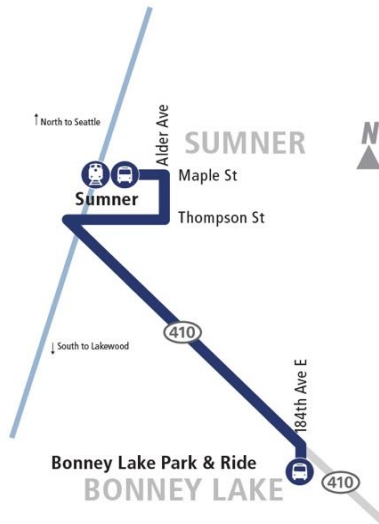

# ST Express 596

## Sumner – Bonney Lake

**Weekdays**  
 April 1 – Sept. 1, 2024

| ST Express bus fares | Price  |
|----------------------|--------|
| Adult                | \$3.25 |
| ORCA LIFT            | \$1.00 |
| Senior/Disabled      | \$1.00 |
| Youth (18 and under) | Free   |

### to Sumner

| Route | Bonney Lake P&R | Sumner Station |
|-------|-----------------|----------------|
| 596   | 4:50 a.m.       | 5:01 a.m.      |
| 596   | 5:15 a.m.       | 5:26 a.m.      |
| 596   | 5:40 a.m.       | 5:51 a.m.      |
| 596   | 6:00 a.m.       | 6:11 a.m.      |
| 596   | 6:20 a.m.       | 6:31 a.m.      |
| 596   | 6:40 a.m.       | 6:51 a.m.      |
| 596   | 7:00 a.m.       | 7:11 a.m.      |
| 596   | 7:50 a.m.       | 8:01 a.m.      |

### to Bonney Lake

| Route | Sumner Station | Bonney Lake P&R |
|-------|----------------|-----------------|
| 596   | 3:16 p.m.      | 3:27 p.m.       |
| 596   | 3:55 p.m.      | 4:06 p.m.       |
| 596   | 4:22 p.m.      | 4:39 p.m.       |
| 596   | 4:36 p.m.      | 4:53 p.m.       |
| 596   | 4:56 p.m.      | 5:13 p.m.       |
| 596   | 5:16 p.m.      | 5:33 p.m.       |
| 596   | 5:36 p.m.      | 5:53 p.m.       |
| 596   | 6:01 p.m.      | 6:18 p.m.       |
| 596   | 6:26 p.m.      | 6:43 p.m.       |
| 596   | 7:11 p.m.      | 7:28 p.m.       |