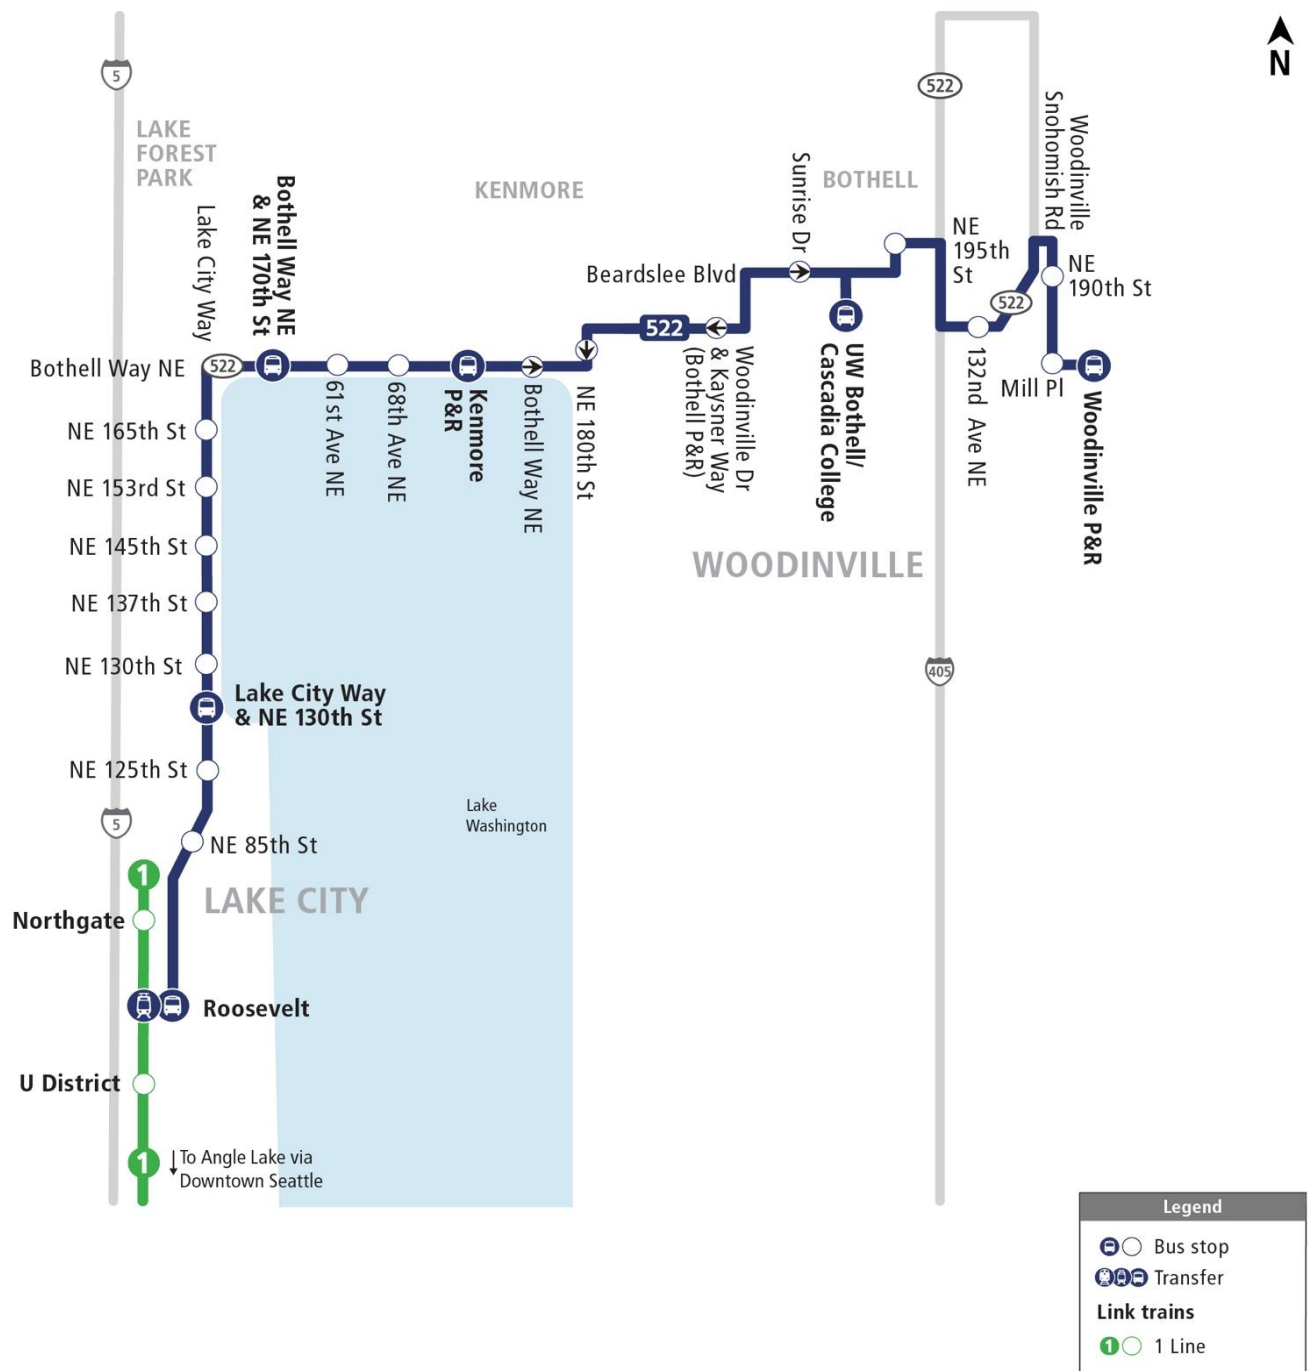

# ST Express 522

## Woodinville - Roosevelt

March 31 – Sept. 3, 2024

ST Express bus fares	Price
Adult	\$3.25
ORCA LIFT	\$1.00
Senior/Disabled	\$1.00
Youth (18 and under)	Free

For more information visit [soundtransit.org/ride-with-us](https://www.soundtransit.org/ride-with-us)  
 Get updates: [soundtransit.org/subscribe](https://www.soundtransit.org/subscribe)

\*This is an estimated timepoint for public guidance only.  
 Buses will proceed on arrival to the next timepoint.  
 This may be before the time shown on our schedule.

**ST Express 522**  
*Roosevelt – Woodinville*

\*This is an estimated timepoint for public guidance only.  
 Buses will proceed on arrival to the next timepoint.  
 This may be before the time shown on our schedule.

**ST Express 522**  
**Woodinville – Roosevelt**