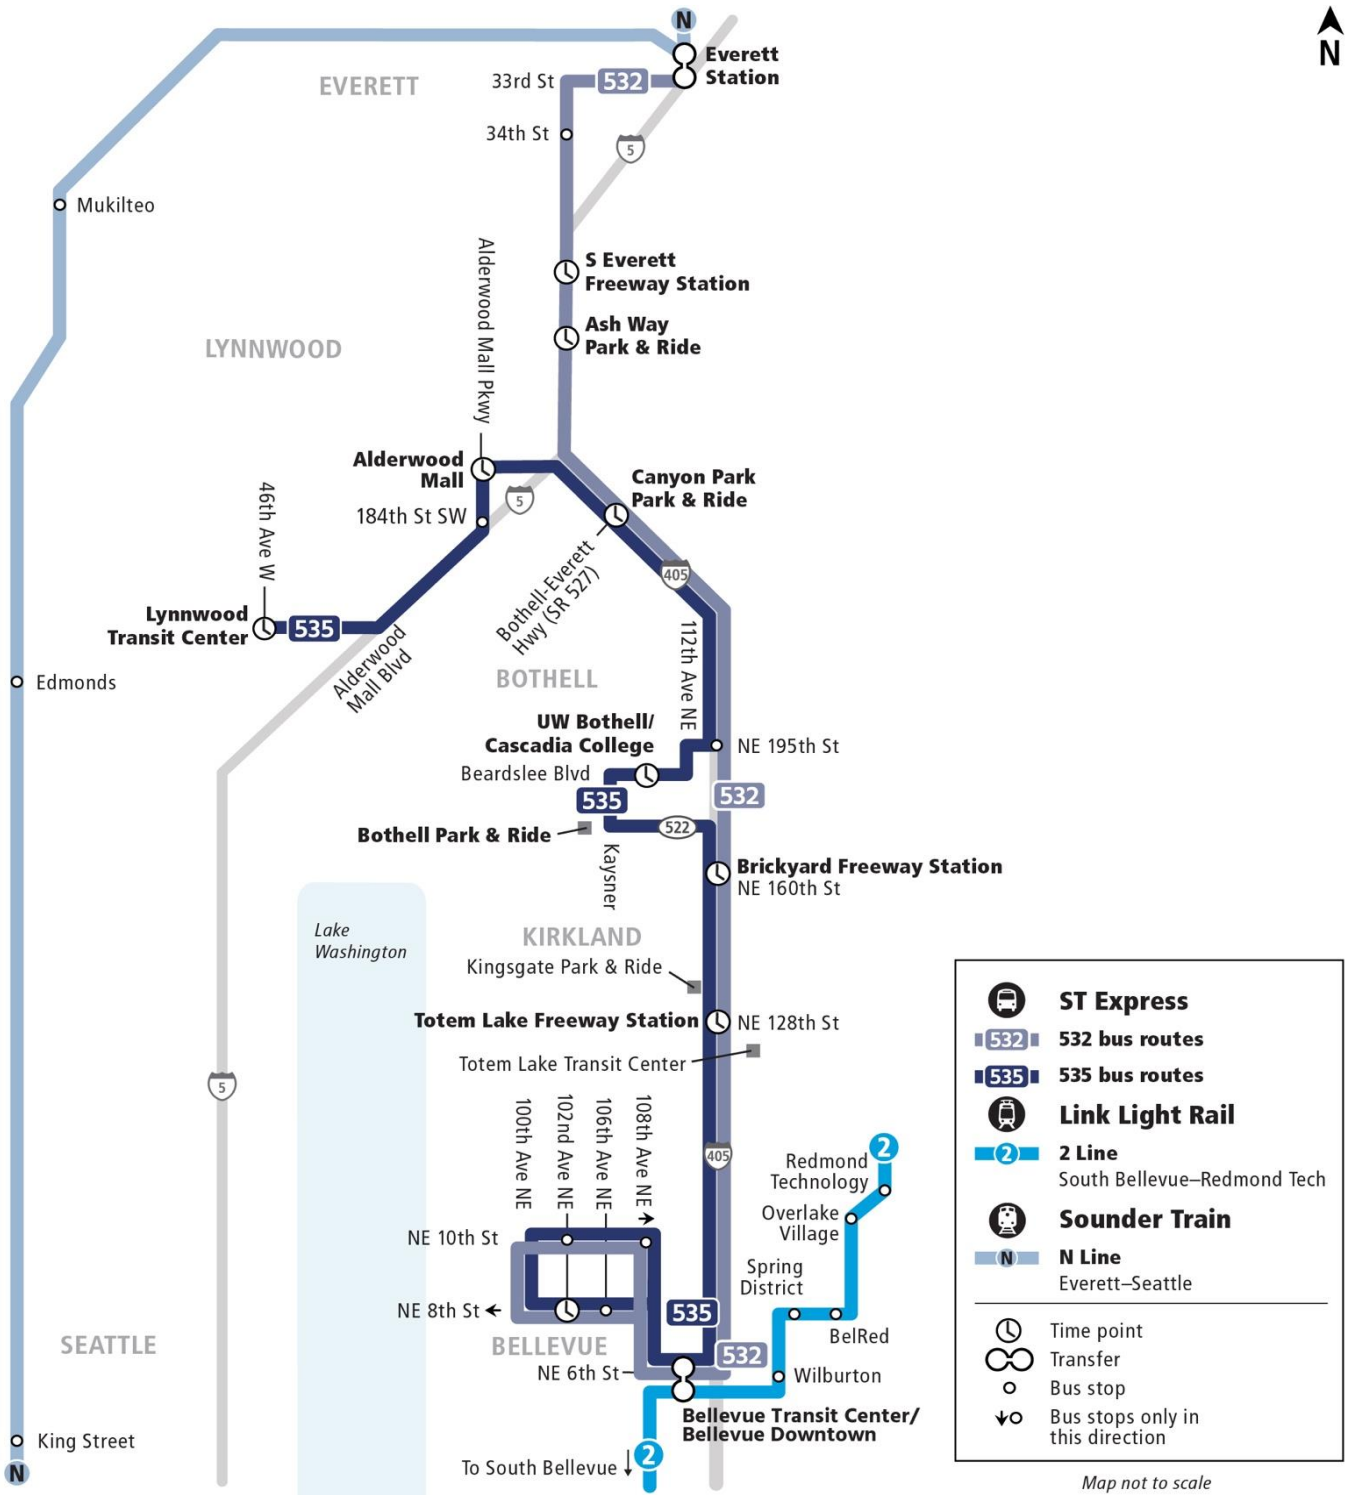

ST Express 532/535

Bellevue – Everett/Lynnwood

March 31 – Sept. 3, 2024

ST Express bus fares	Price
Adult	$3.25
ORCA LIFT	$1.00
Senior/Disabled	$1.00
Youth (18 and under)	Free

For more information visit [soundtransit.org/ride-with-us](https://www.soundtransit.org/ride-with-us)
Get updates: [soundtransit.org/subscribe](https://www.soundtransit.org/subscribe)