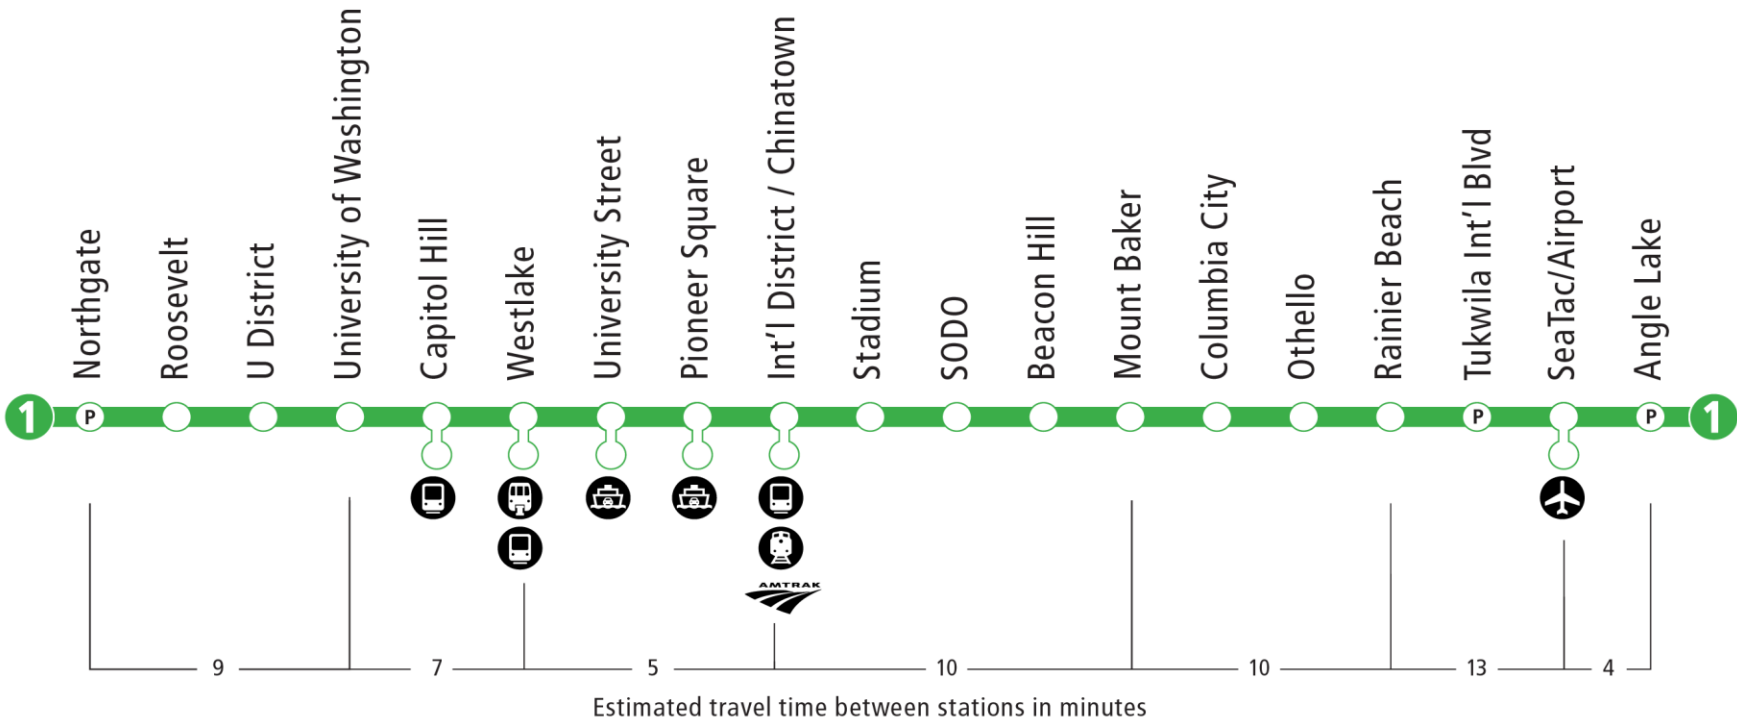

Link 1 Line

Northgate – Angle Lake

March 31 – Aug. 31, 2024

1 Line	Airport	Ferry
Station	Streetcar	Amtrak
Transfer point	Monorail	
Station w/Parking	Sounder N&S Lines	

Map not to scale

For more information visit soundtransit.org/ride-with-us
 Get updates: soundtransit.org/subscribe