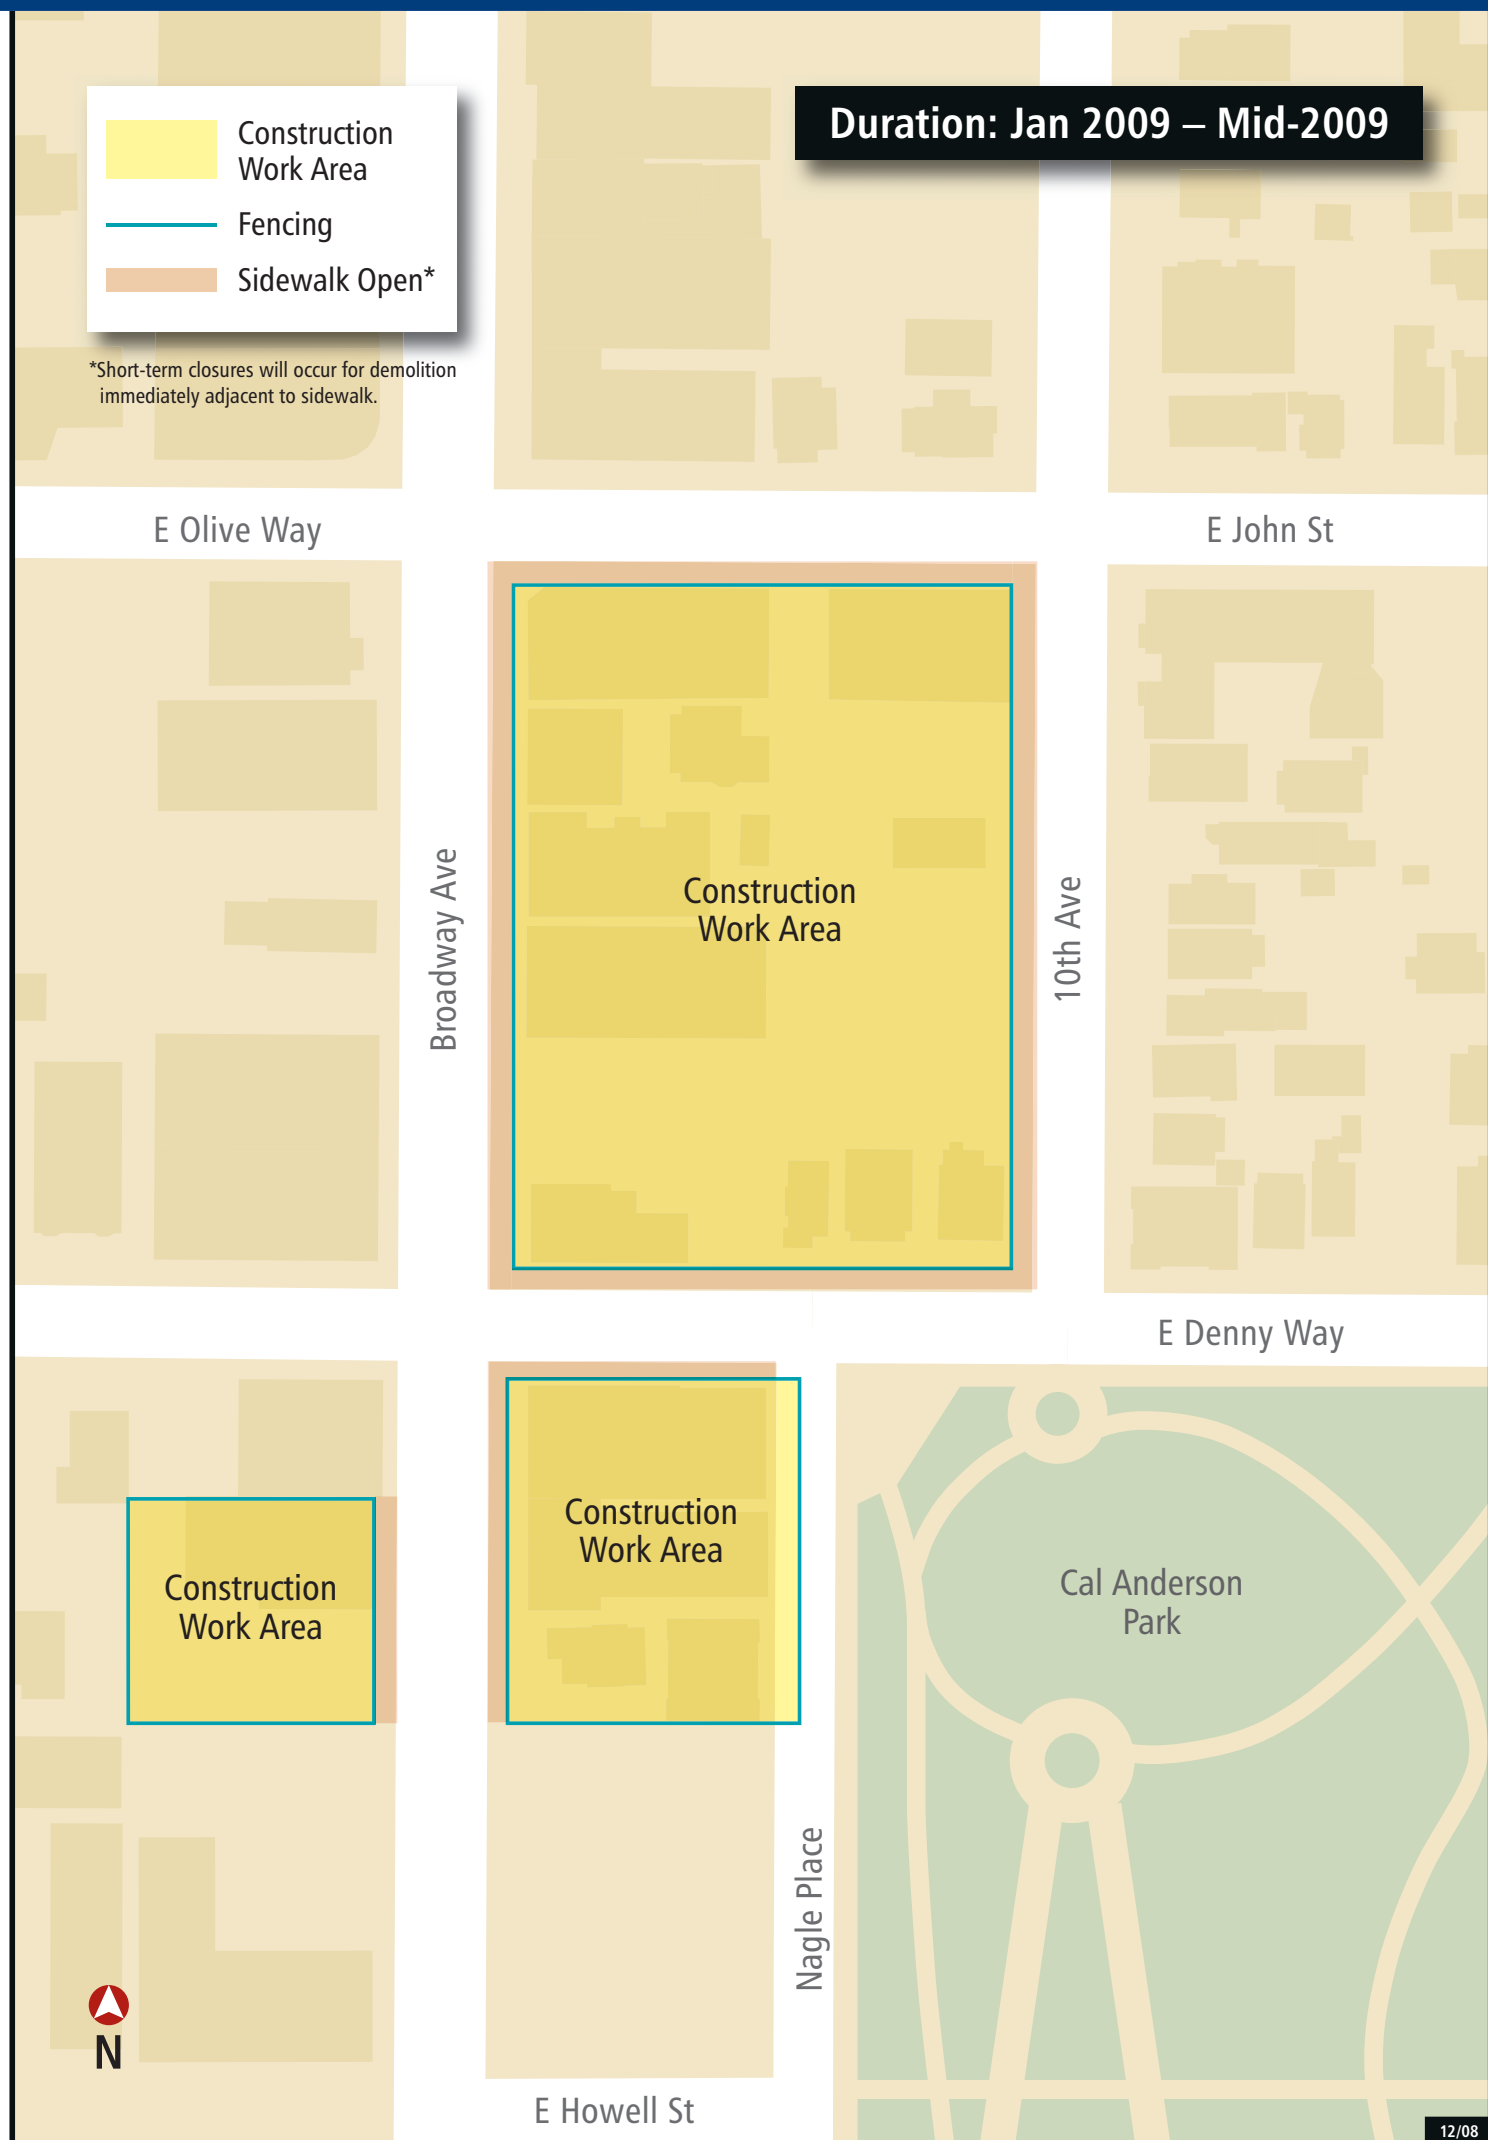

## LINK LIGHT RAIL CAPITOL HILL STATION

12/08