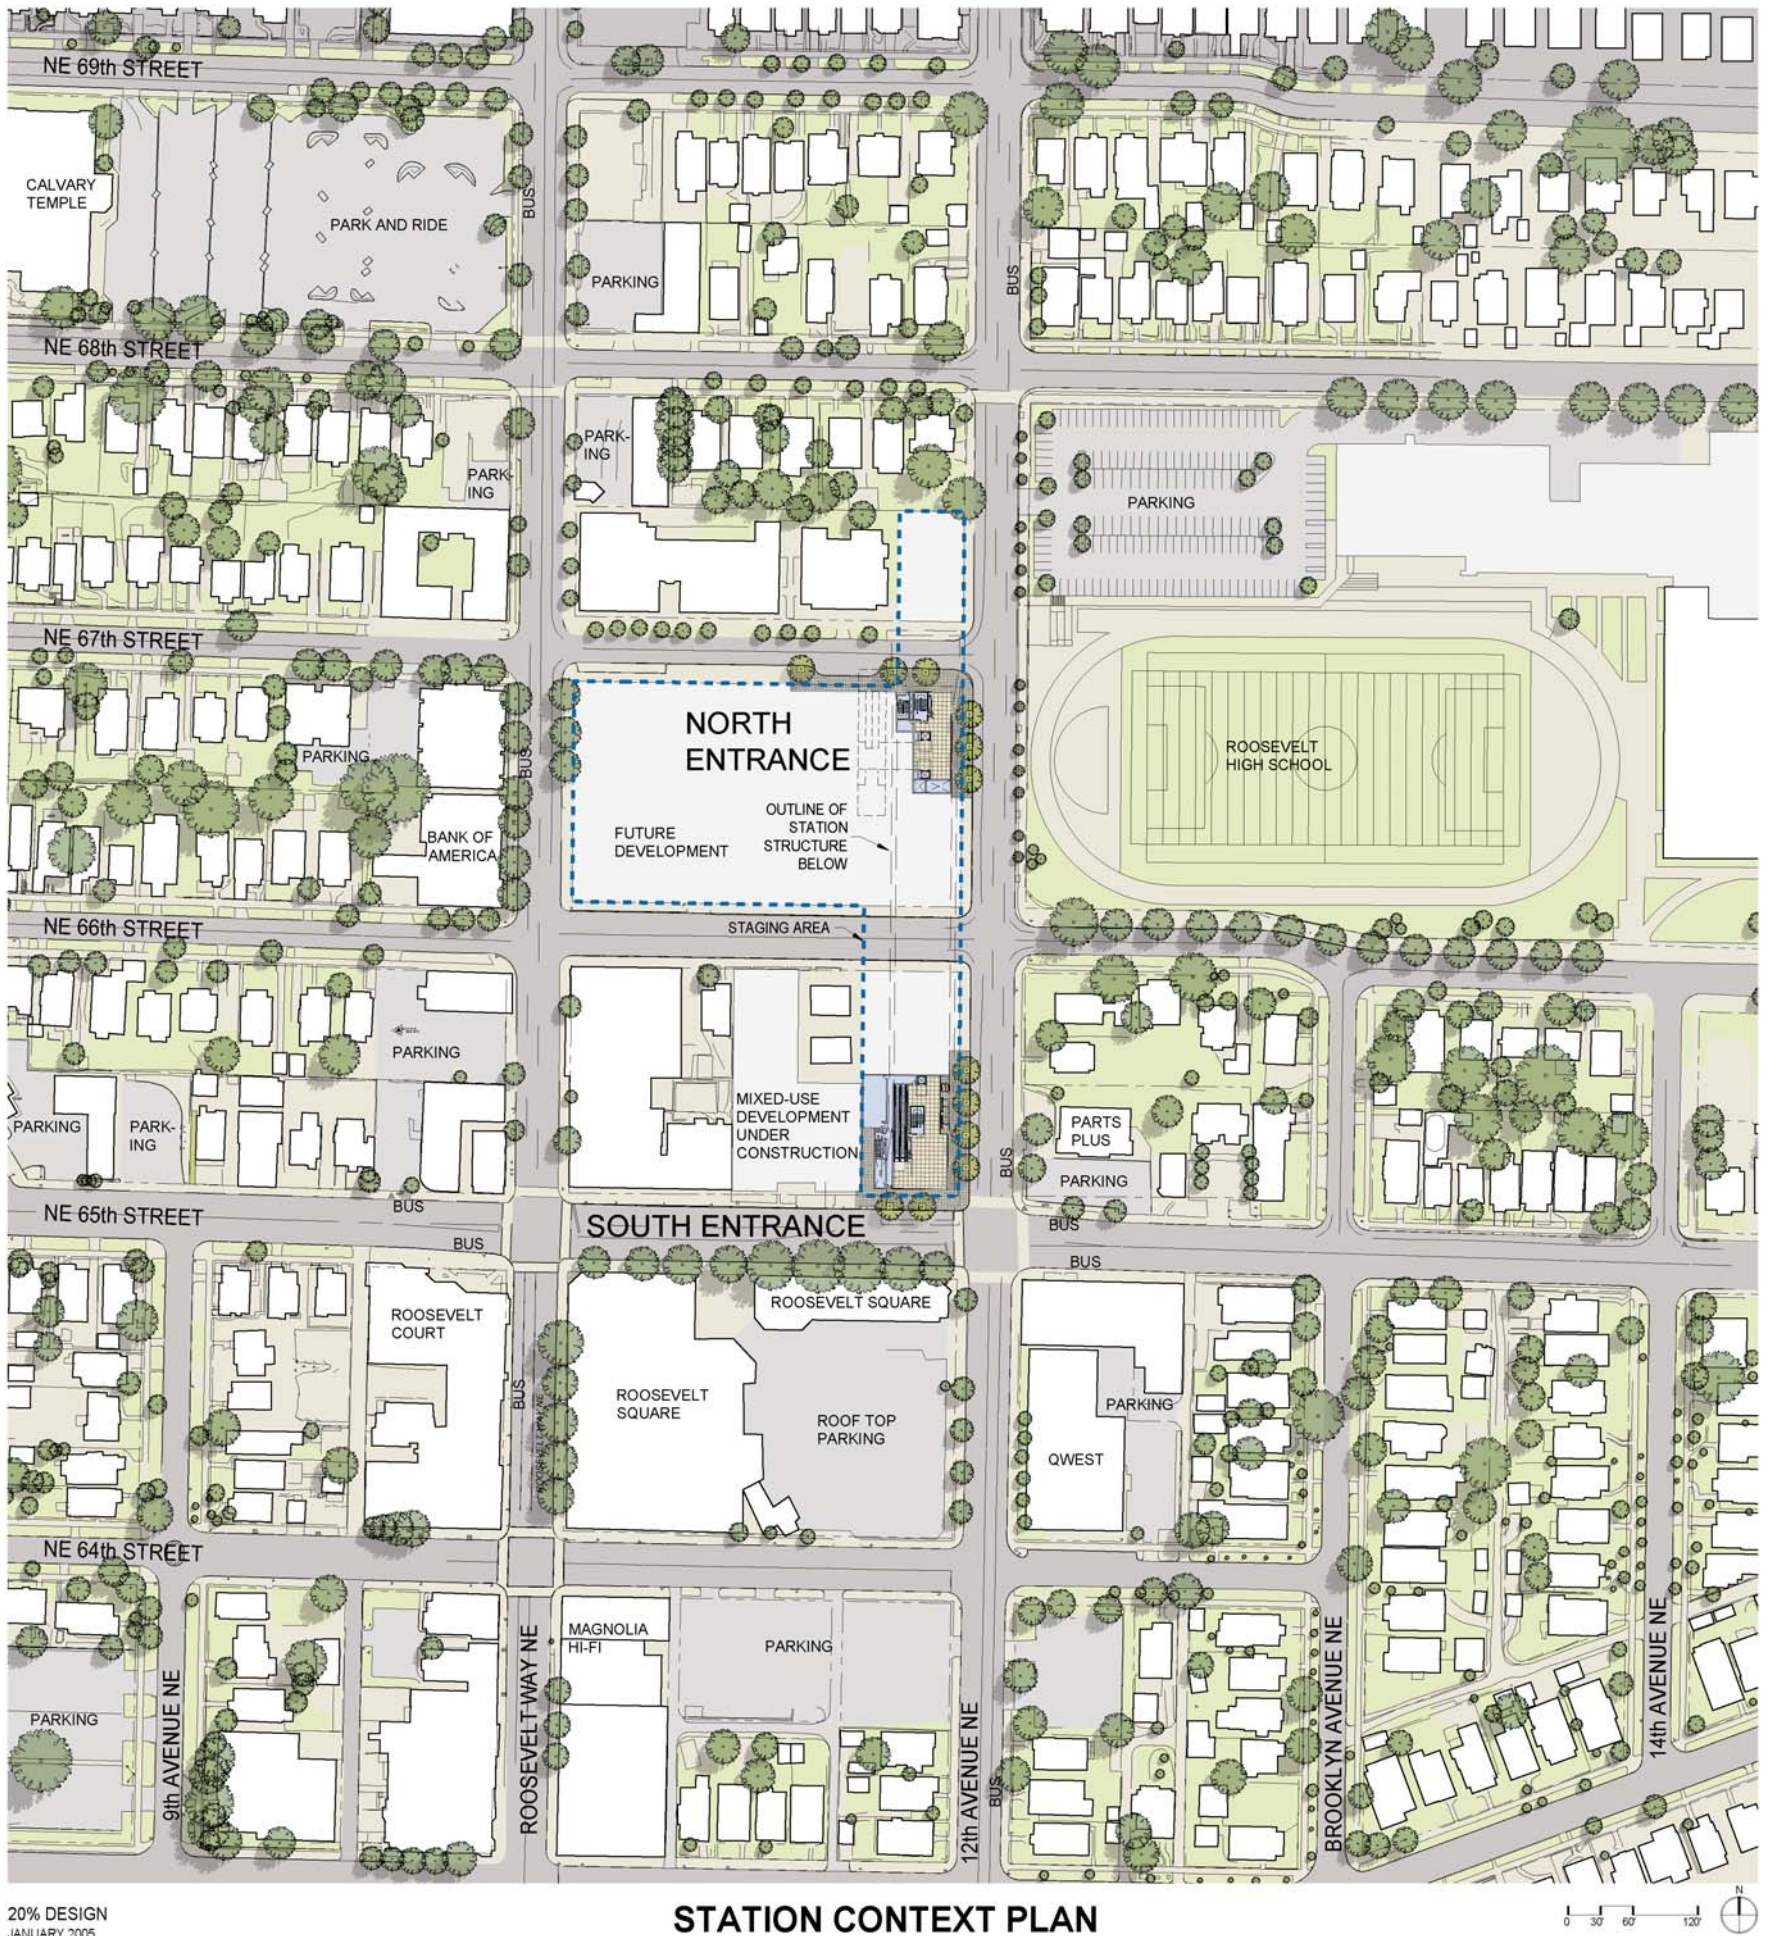

ROOSEVELT STATION

12TH AVE STATION NORTH LINK LIGHT RAIL

1-25-05