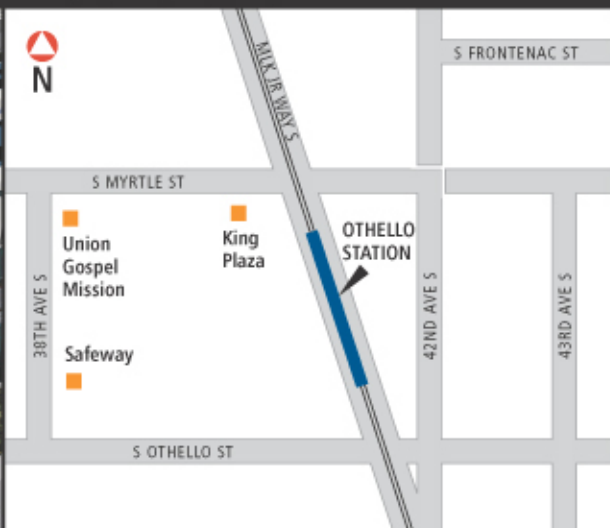

MOUNT BAKER/S McCLELLAN ST STATION

MAP OF STATION LOCATION

COLUMBIA CITY/S EDMUNDS ST STATION

MAP OF STATION LOCATION

Rainier Valley Link Light Rail Route & Stations

Sound Transit designers have incorporated community comments on the Rainier Valley station designs into their latest work. On this page are some examples of their most recent designs.

Stations designs —
Columbia City, Othello and Rainier Beach stations:
Arai Jackson

McClellan Station: Otak
For more information, contact Yun Pitre, Community Outreach Coordinator at (206) 398-5468 (pitrey@soundtransit.org) or Johnathan Jackson, Project Development Manager, at (206) 398-5272 (jacksonj@soundtransit.org). They can be reached by fax at (206) 398-5217.

OTHELLO/NEW HOLLY STATION

MAP OF STATION LOCATION

RAINIER BEACH/S HENDERSON ST STATION

MAP OF STATION LOCATION