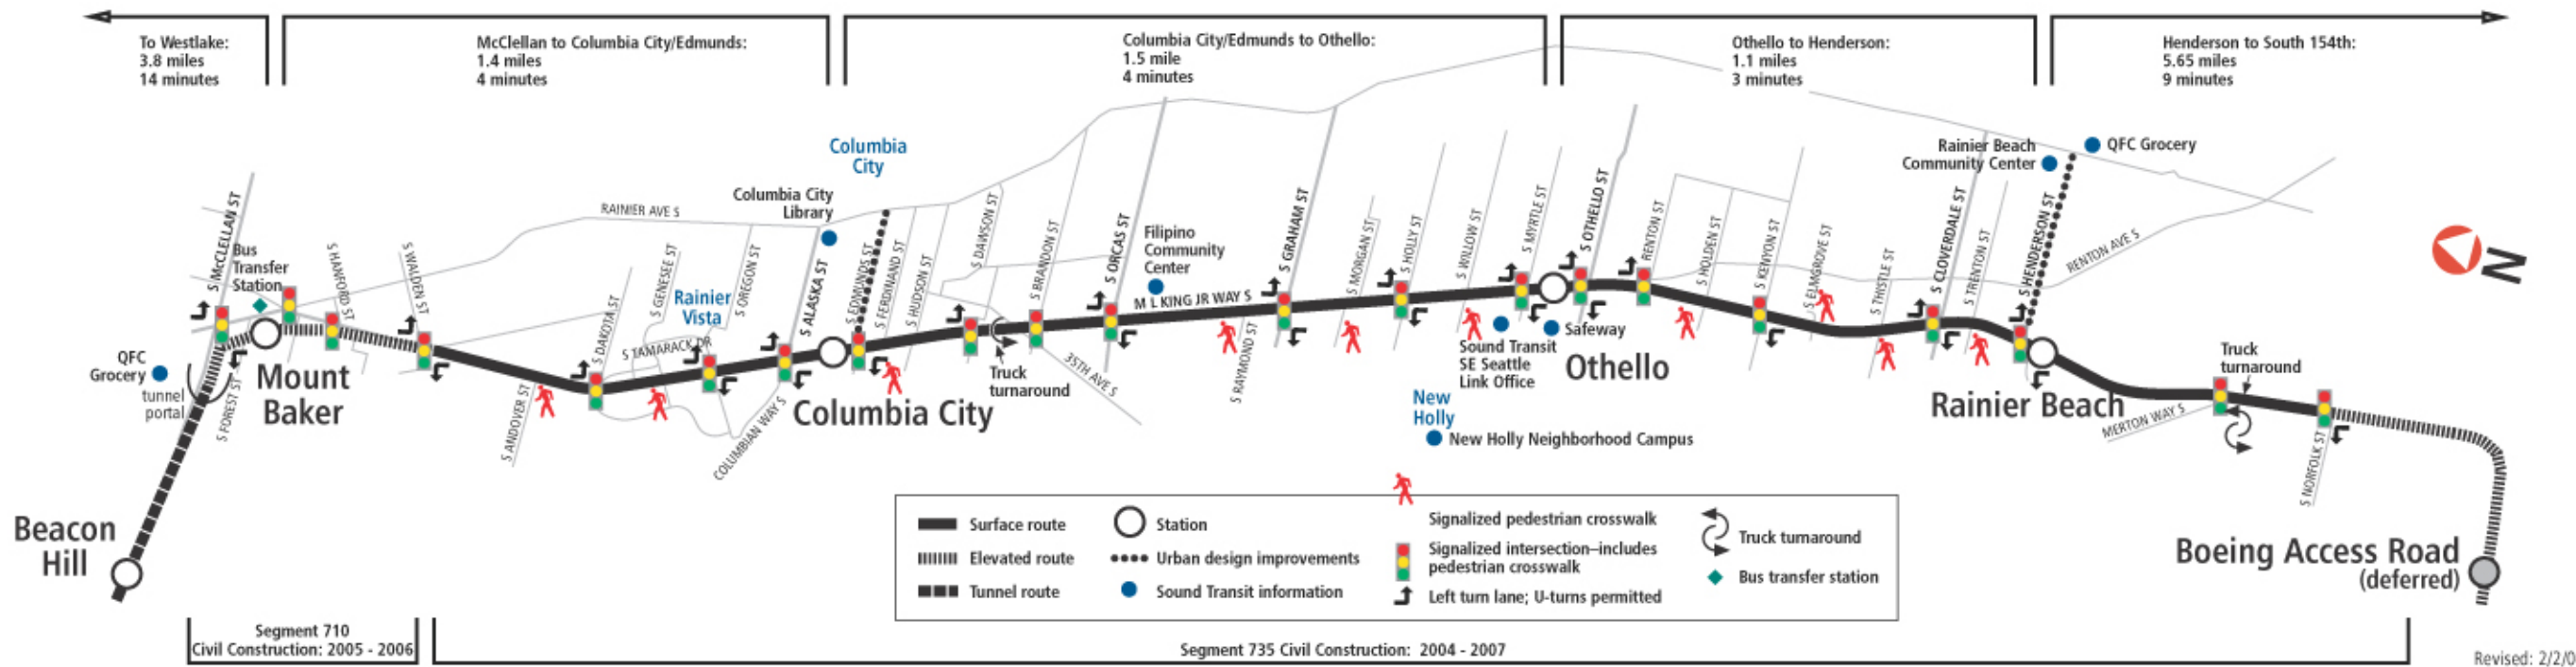

MOUNT BAKER/S McCLELLAN ST STATION

MAP OF STATION LOCATION

COLUMBIA CITY/S EDMUNDS ST STATION

MAP OF STATION LOCATION

Rainier Valley Link Light Rail Route & Stations

Sound Transit designers have incorporated community comments on the Rainier Valley station designs into their latest work. On this page are some examples of their most recent designs.

Stations designs —
Columbia City, Othello and Rainier Beach stations:
Arai Jackson

McClellan Station: Otak
For more information, contact Yun Pitre, Community Outreach Coordinator at (206) 398-5468 (pitrey@soundtransit.org) or Johnathan Jackson, Project Development Manager, at (206) 398-5272 (jacksonj@soundtransit.org). They can be reached by fax at (206) 398-5217.

OTHELLO/NEW HOLLY STATION

MAP OF STATION LOCATION

RAINIER BEACH/S HENDERSON ST STATION

MAP OF STATION LOCATION