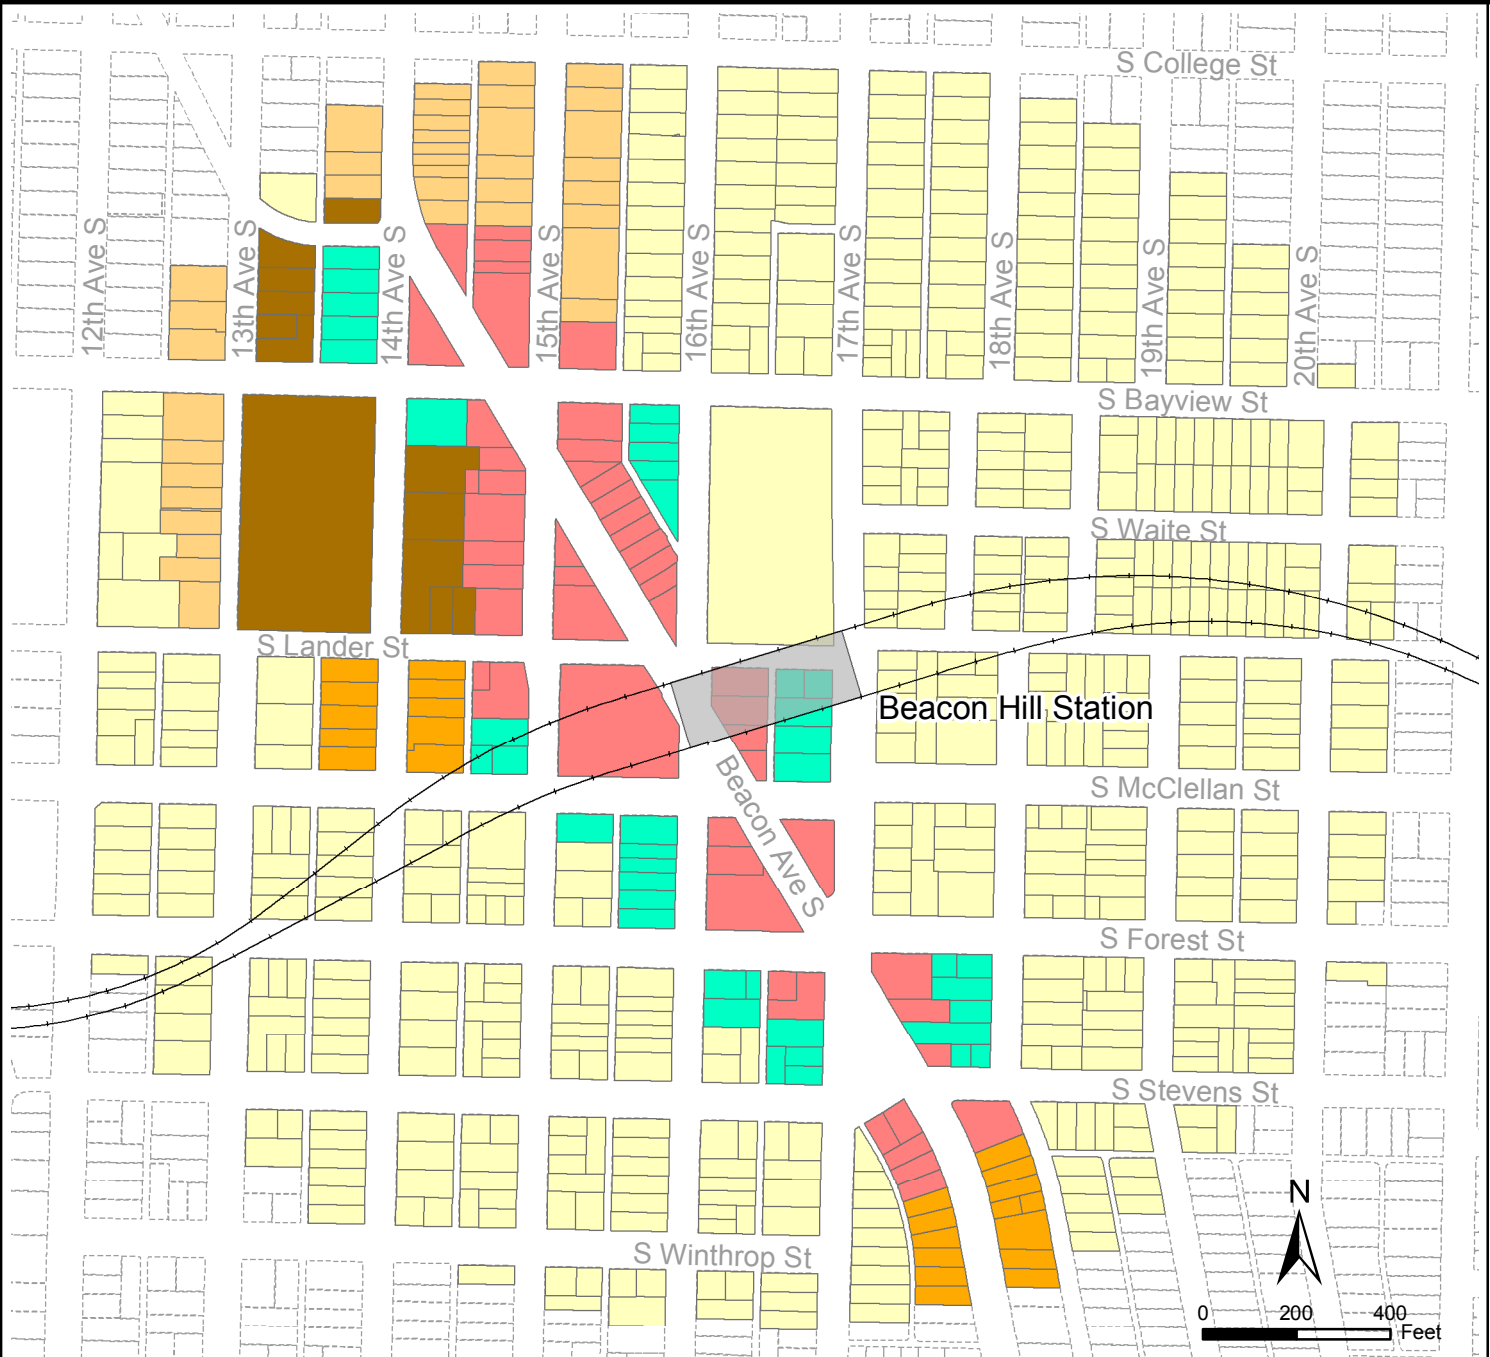

# LINK LIGHT RAIL BEACON HILL STATION AREA ZONING

## LEGEND

### Zoning Designation

- Single Family Residential 5000
- Multi Family Residential Lowrise 1
- Multi Family Residential Lowrise 2
- Multi Family Residential Lowrise 3
- Neighborhood Commercial 2 - 40' height limit
- Neighborhood Commercial 2 / Residential - 40' height limit
- Link light rail station
- Link light rail alignment
- King Co parcel