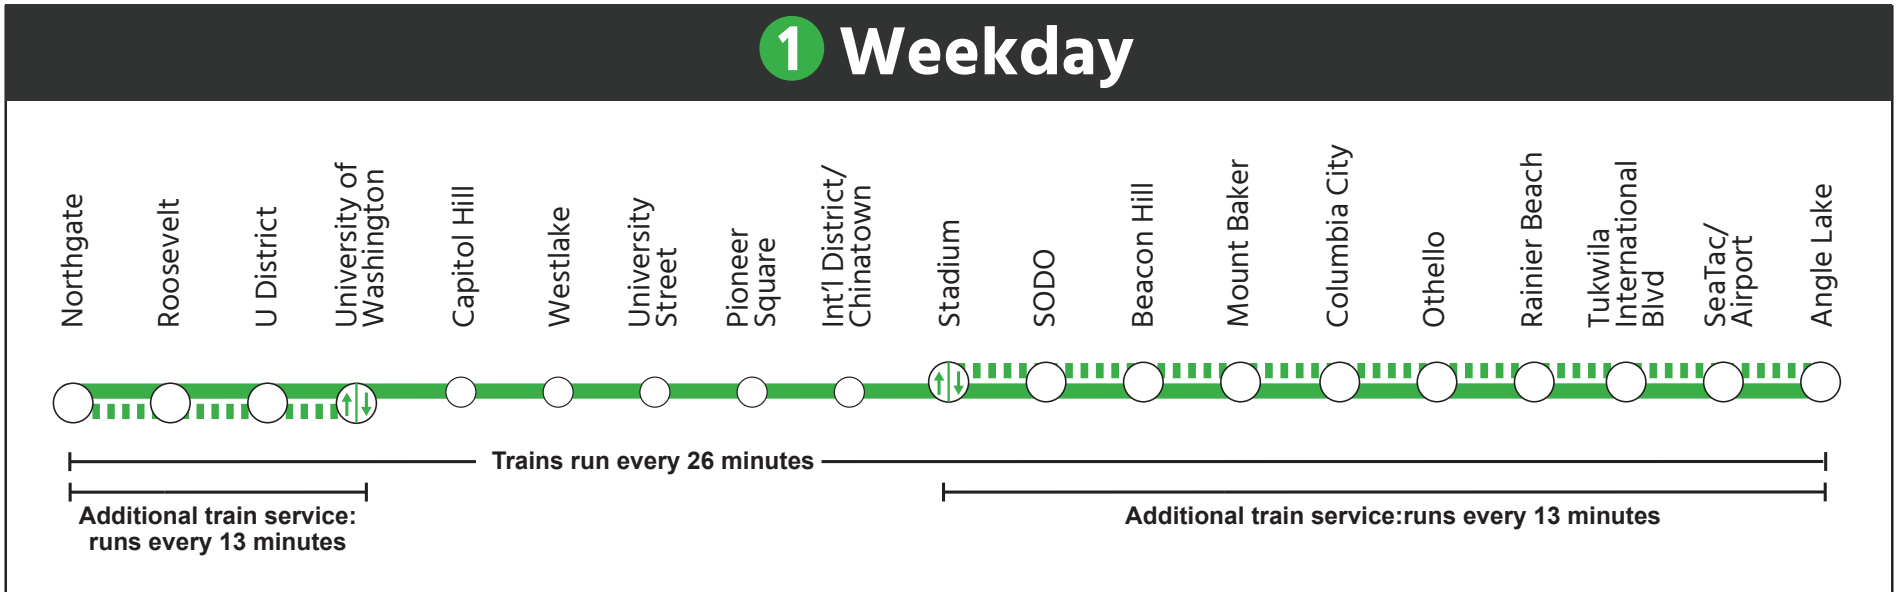

LIMITED 1 LINE SERVICE

JAN. 13 – FEB. 4, 2024

1 Weekday