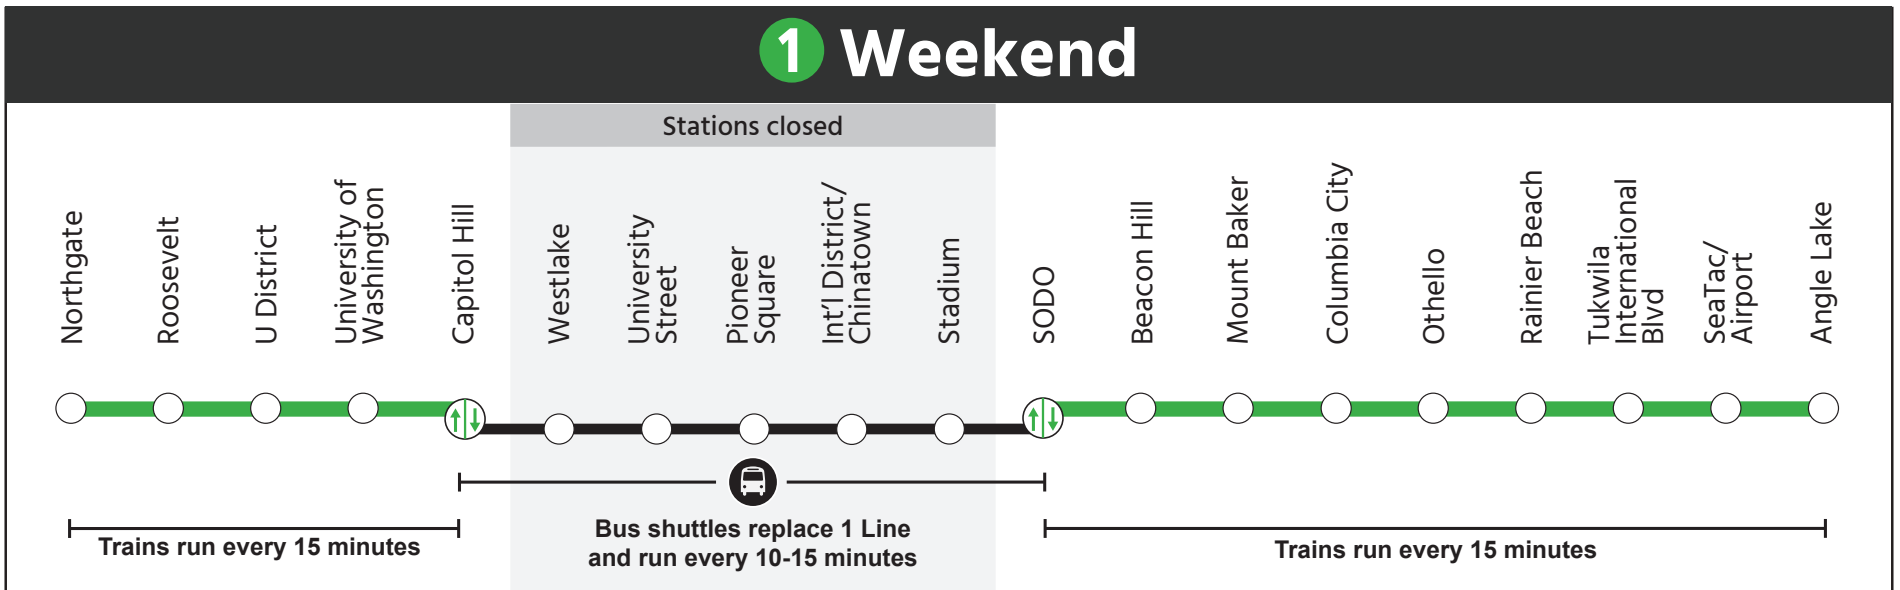

LIMITED 1 LINE SERVICE

JAN. 13 – FEB. 4, 2024

1 Weekday

1 Weekend