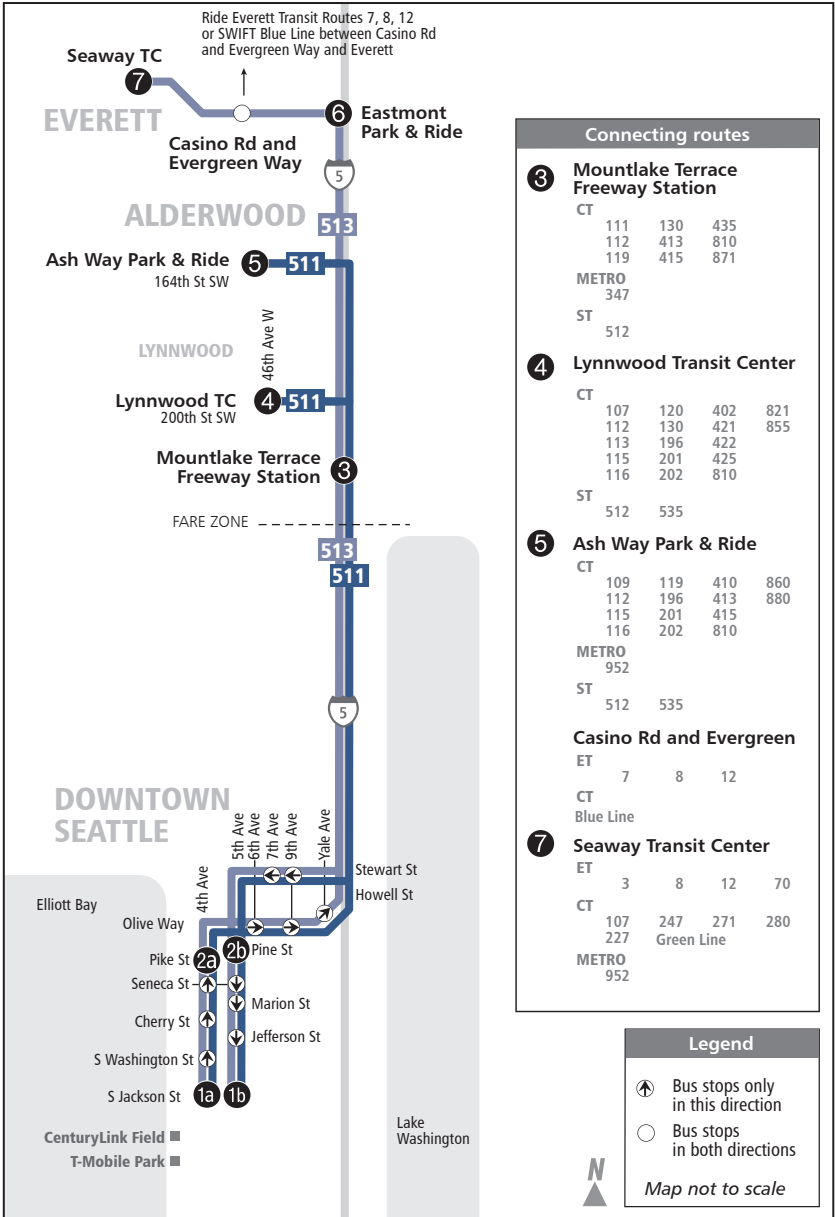

Route

EFFECTIVE MARCH 24 THROUGH SEPTEMBER 21, 2019

511/513

511 Ash Way–Seattle

513 Seaway TC–Seattle

Route 511/513 To Seattle

Southbound

Weekdays

Route	Seaway TC 7	Eastmont P&R 6	Ash Way P&R Bay 2 5	Lynnwood TC Bay D3 4	Mountlake Terrace Bay 6* 3	5th Ave at Pine St* 2b	5th Ave S at S Jackson St* 1b
511	:	:	4:21^{AM}	4:28	4:33	4:56	5:02
511	:	:	4:41	4:48	4:53	5:16	5:22
511	:	:	5:01	5:08	5:13	5:36	5:43
513	4:58	5:10	:	:	5:27	5:51	5:58
511	:	:	5:21	5:28	5:33	5:56	6:03
511	:	:	5:41	5:48	5:53	6:20	6:28
513	5:28	5:40	:	:	5:57	6:26	6:34
511	:	:	5:56	6:04	6:09	6:38	6:46
511	:	:	6:11	6:20	6:25	6:54	7:03
513	6:00	6:12	:	:	6:36	7:06	7:16
511	:	:	6:26	6:35	6:43	7:12	7:22
513	6:15	6:27	:	:	6:53	7:24	7:34
511	:	:	6:40	6:49	6:57	7:27	7:37
513	6:30	6:42	:	:	7:08	7:43	7:53
511	:	:	6:55	7:04	7:12	7:45	7:55
513	6:45	6:57	:	:	7:22	8:01	8:16
511	:	:	7:10	7:20	7:27	8:04	8:19
513	7:00	7:12	:	:	7:36	8:18	8:33
511	:	:	7:25	7:35	7:42	8:22	8:37
511	:	:	7:39	7:48	7:55	8:37	8:52
513	7:23	7:35	:	:	7:56	8:40	8:55
511	:	:	7:54	8:02	8:09	8:49	9:04
513	7:42	7:54	:	:	8:15	8:55	9:09
511	:	:	8:09	8:17	8:22	9:01	9:15
513	8:02	8:14	:	:	8:32	9:10	9:24
511	:	:	8:25	8:33	8:38	9:15	9:29
511	:	:	8:40	8:47	8:52	9:28	9:39
513	8:24	8:36	:	:	8:53	9:30	9:41
511	:	:	8:55	9:02	9:07	9:43	9:54

FARE ZONE

Route 513 Seattle - Seaway TC

* This is an estimated timepoint for public guidance only. Buses will proceed on arrival to the next timepoint. This may be before the time shown on our schedule.