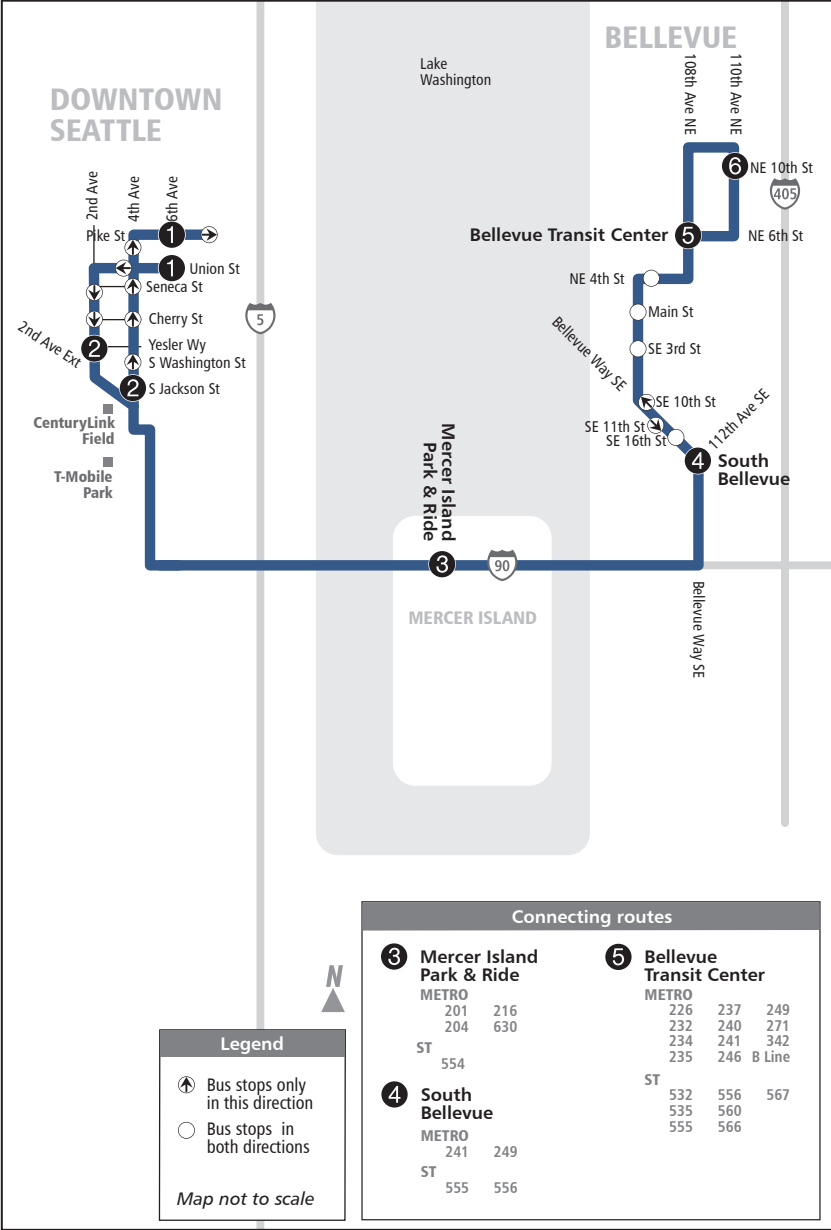

Route 550 Bellevue–Seattle

EFFECTIVE MARCH 23 THROUGH SEPTEMBER 20, 2019

Legend

- ⤴ Bus stops only in this direction
- Bus stops in both directions

Map not to scale

Connecting routes					
3	Mercer Island Park & Ride	METRO			
		201	216		
		204	630		
		ST	554		
4	South Bellevue	METRO			
		241	249		
		ST	555 556		
5	Bellevue Transit Center	METRO			
		226	237	249	
		232	240	271	
		234	241	342	
		235	246	B Line	
		ST	532	556	567
			535	560	
	555	566			