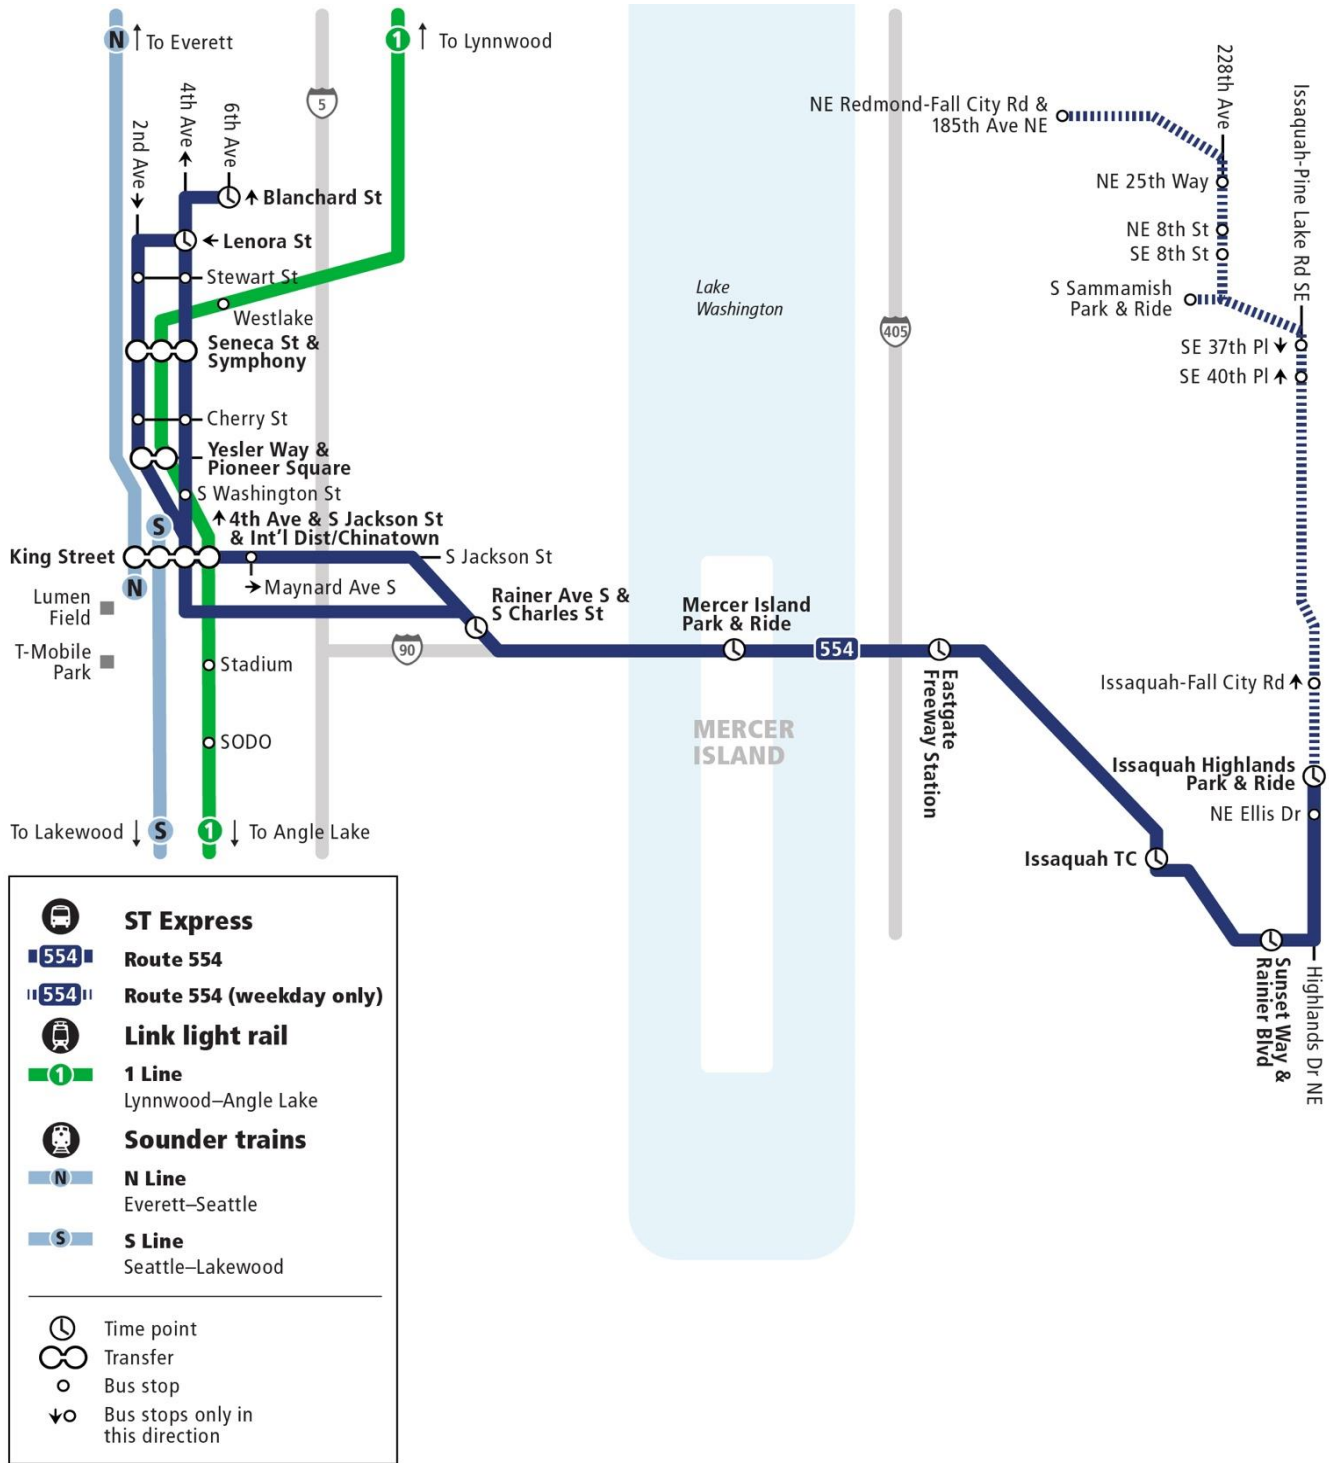

## Seattle – Issaquah/Redmond

March 29, 2025 – Aug. 29, 2025

ST Express bus fares	Price
Adult	\$3.00
ORCA LIFT	\$1.00
Senior/Disabled (65+)	\$1.00
Youth (18 and under)	Free

For more information visit [soundtransit.org/ride-with-us](https://www.soundtransit.org/ride-with-us)  
Get updates: [soundtransit.org/subscribe](https://www.soundtransit.org/subscribe)