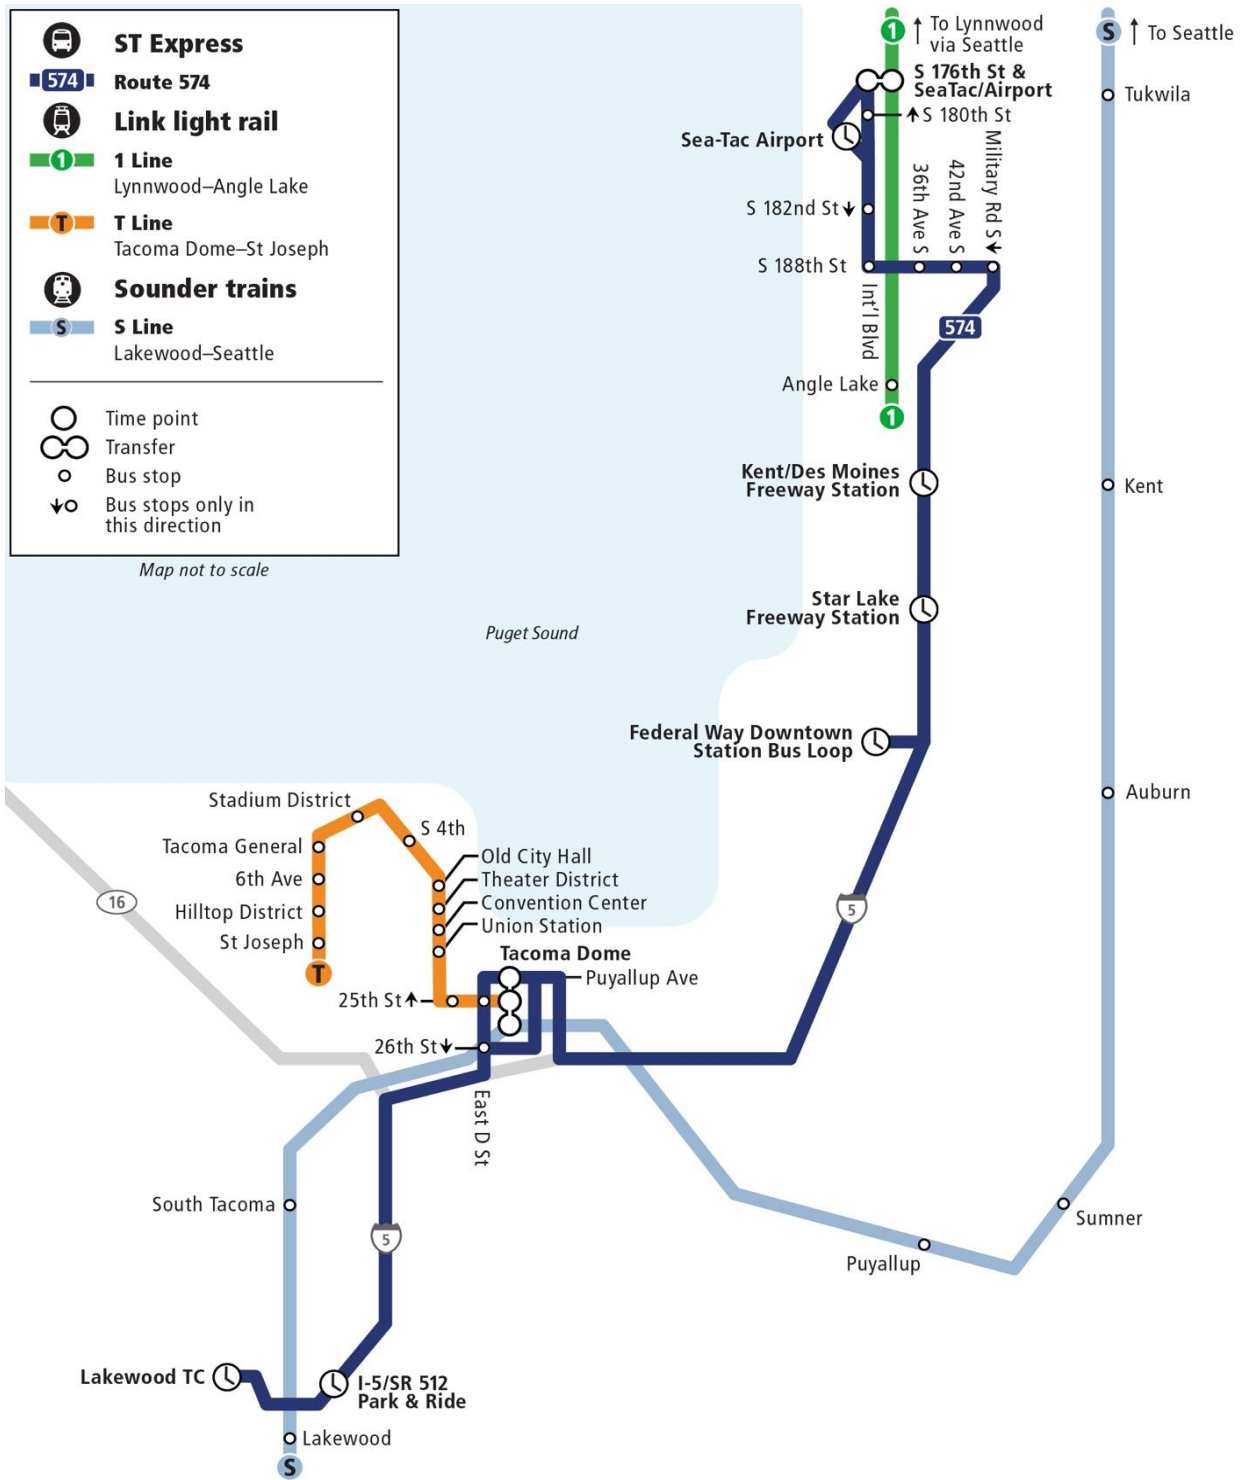

ST Express 574

SeaTac/Airport – Lakewood Transit Center

March 30, 2025 – Aug. 30, 2025

ST Express bus fares	Price
Adult	\$3.00
ORCA LIFT	\$1.00
Senior/Disabled (65+)	\$1.00
Youth (18 and under)	Free

For more information visit soundtransit.org/ride-with-us
 Get updates: soundtransit.org/subscribe