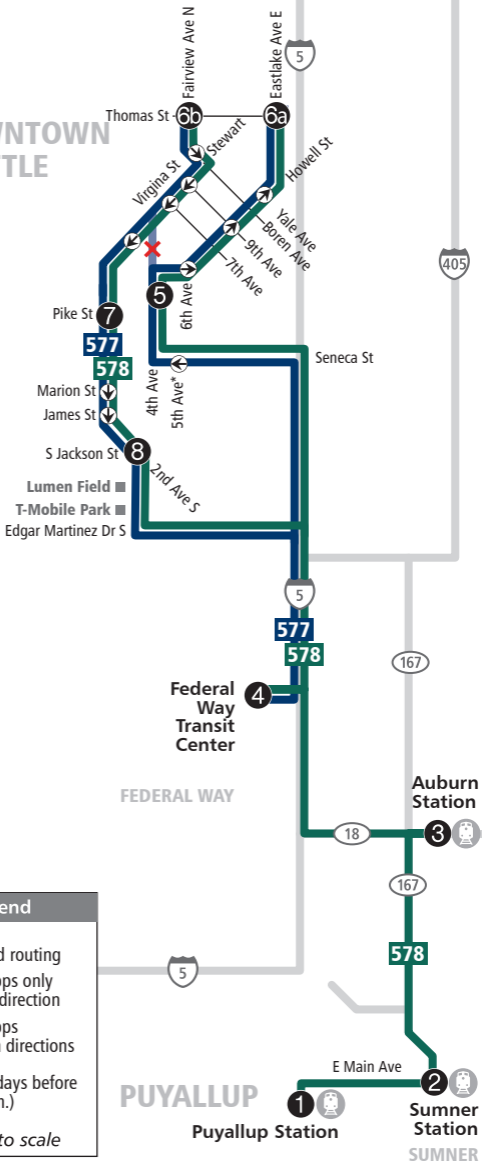

# DOWNTOWN SEATTLE

Legend	
	Deleted routing
	Bus stops only in this direction
	Bus stops in both directions
	(Weekdays before 10 a.m.)

*Map not to scale*