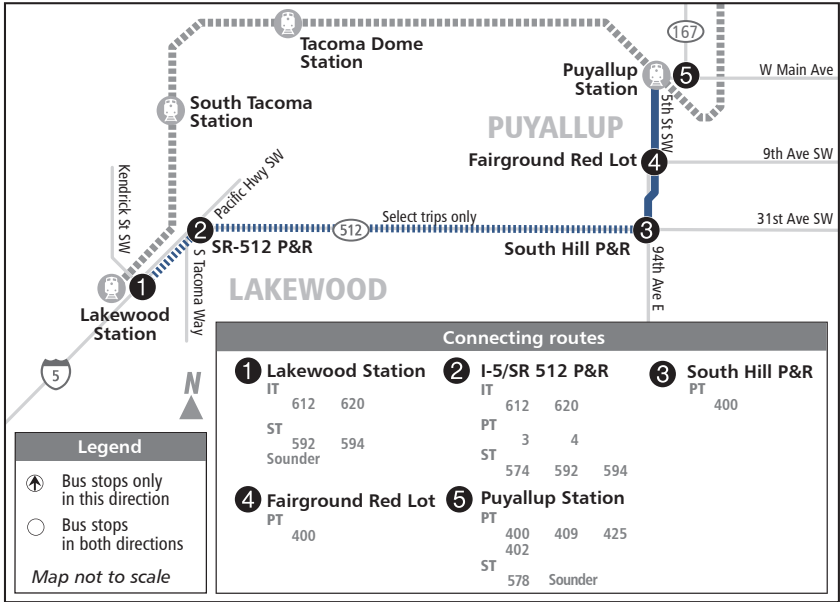

Route 580 Puyallup–Lakewood

EFFECTIVE MARCH 24 THROUGH SEPTEMBER 21, 2019

To Puyallup Station

Eastbound		Weekdays			
Lakewood Station	South Hill P&R	Red Lot*	Puyallup TC	Puyallup Station	
1	2	3	4	5	
:	:	4:47	4:53	4:56	5:03
:	:	5:12	5:18	5:21	5:28
:	:	5:37	5:43	5:46	5:53
:	:	5:57	6:03	6:06	6:13
:	:	6:17	6:23	6:26	6:33
:	:	6:37	6:43	6:46	6:53
:	:	6:57	7:03	7:06	7:13
6:53AM	6:58	7:17	7:23	7:26	7:33
7:23	7:28	7:47	7:53	7:56	8:03

To Lakewood Station

Westbound			Weekdays		
Puyallup Station	Puyallup TC+	Red Lot*	South Hill P&R	SR 512 P&R*	Lakewood Station*
	5	4	3	2	1
3:17pm	3:20	3:23	3:32	3:48	3:53
3:57	4:00	4:03	4:12	4:28	4:33
4:17	4:20	4:23	4:32	:	:
4:37	4:40	4:43	4:52	5:08	5:13
4:57	5:00	5:03	:	:	:
	5:00	5:03	5:12	:	:
5:17	5:20	5:23	:	:	:
	5:20	5:23	5:32	:	:
5:37	5:40	5:43	:	:	:
	5:40	5:43	5:52	:	:
6:02	6:05	6:08	:	:	:
	6:05	6:08	6:17	:	:
6:27	6:30	6:33	6:42	:	:
7:12	7:15	7:18	7:27	:	:

+ These trips departing Puyallup Station will wait for Sounder arrivals before departing.

* This is an estimated timepoint for public guidance only. Buses will proceed on arrival to the next timepoint. This may be before the time shown on our schedule.