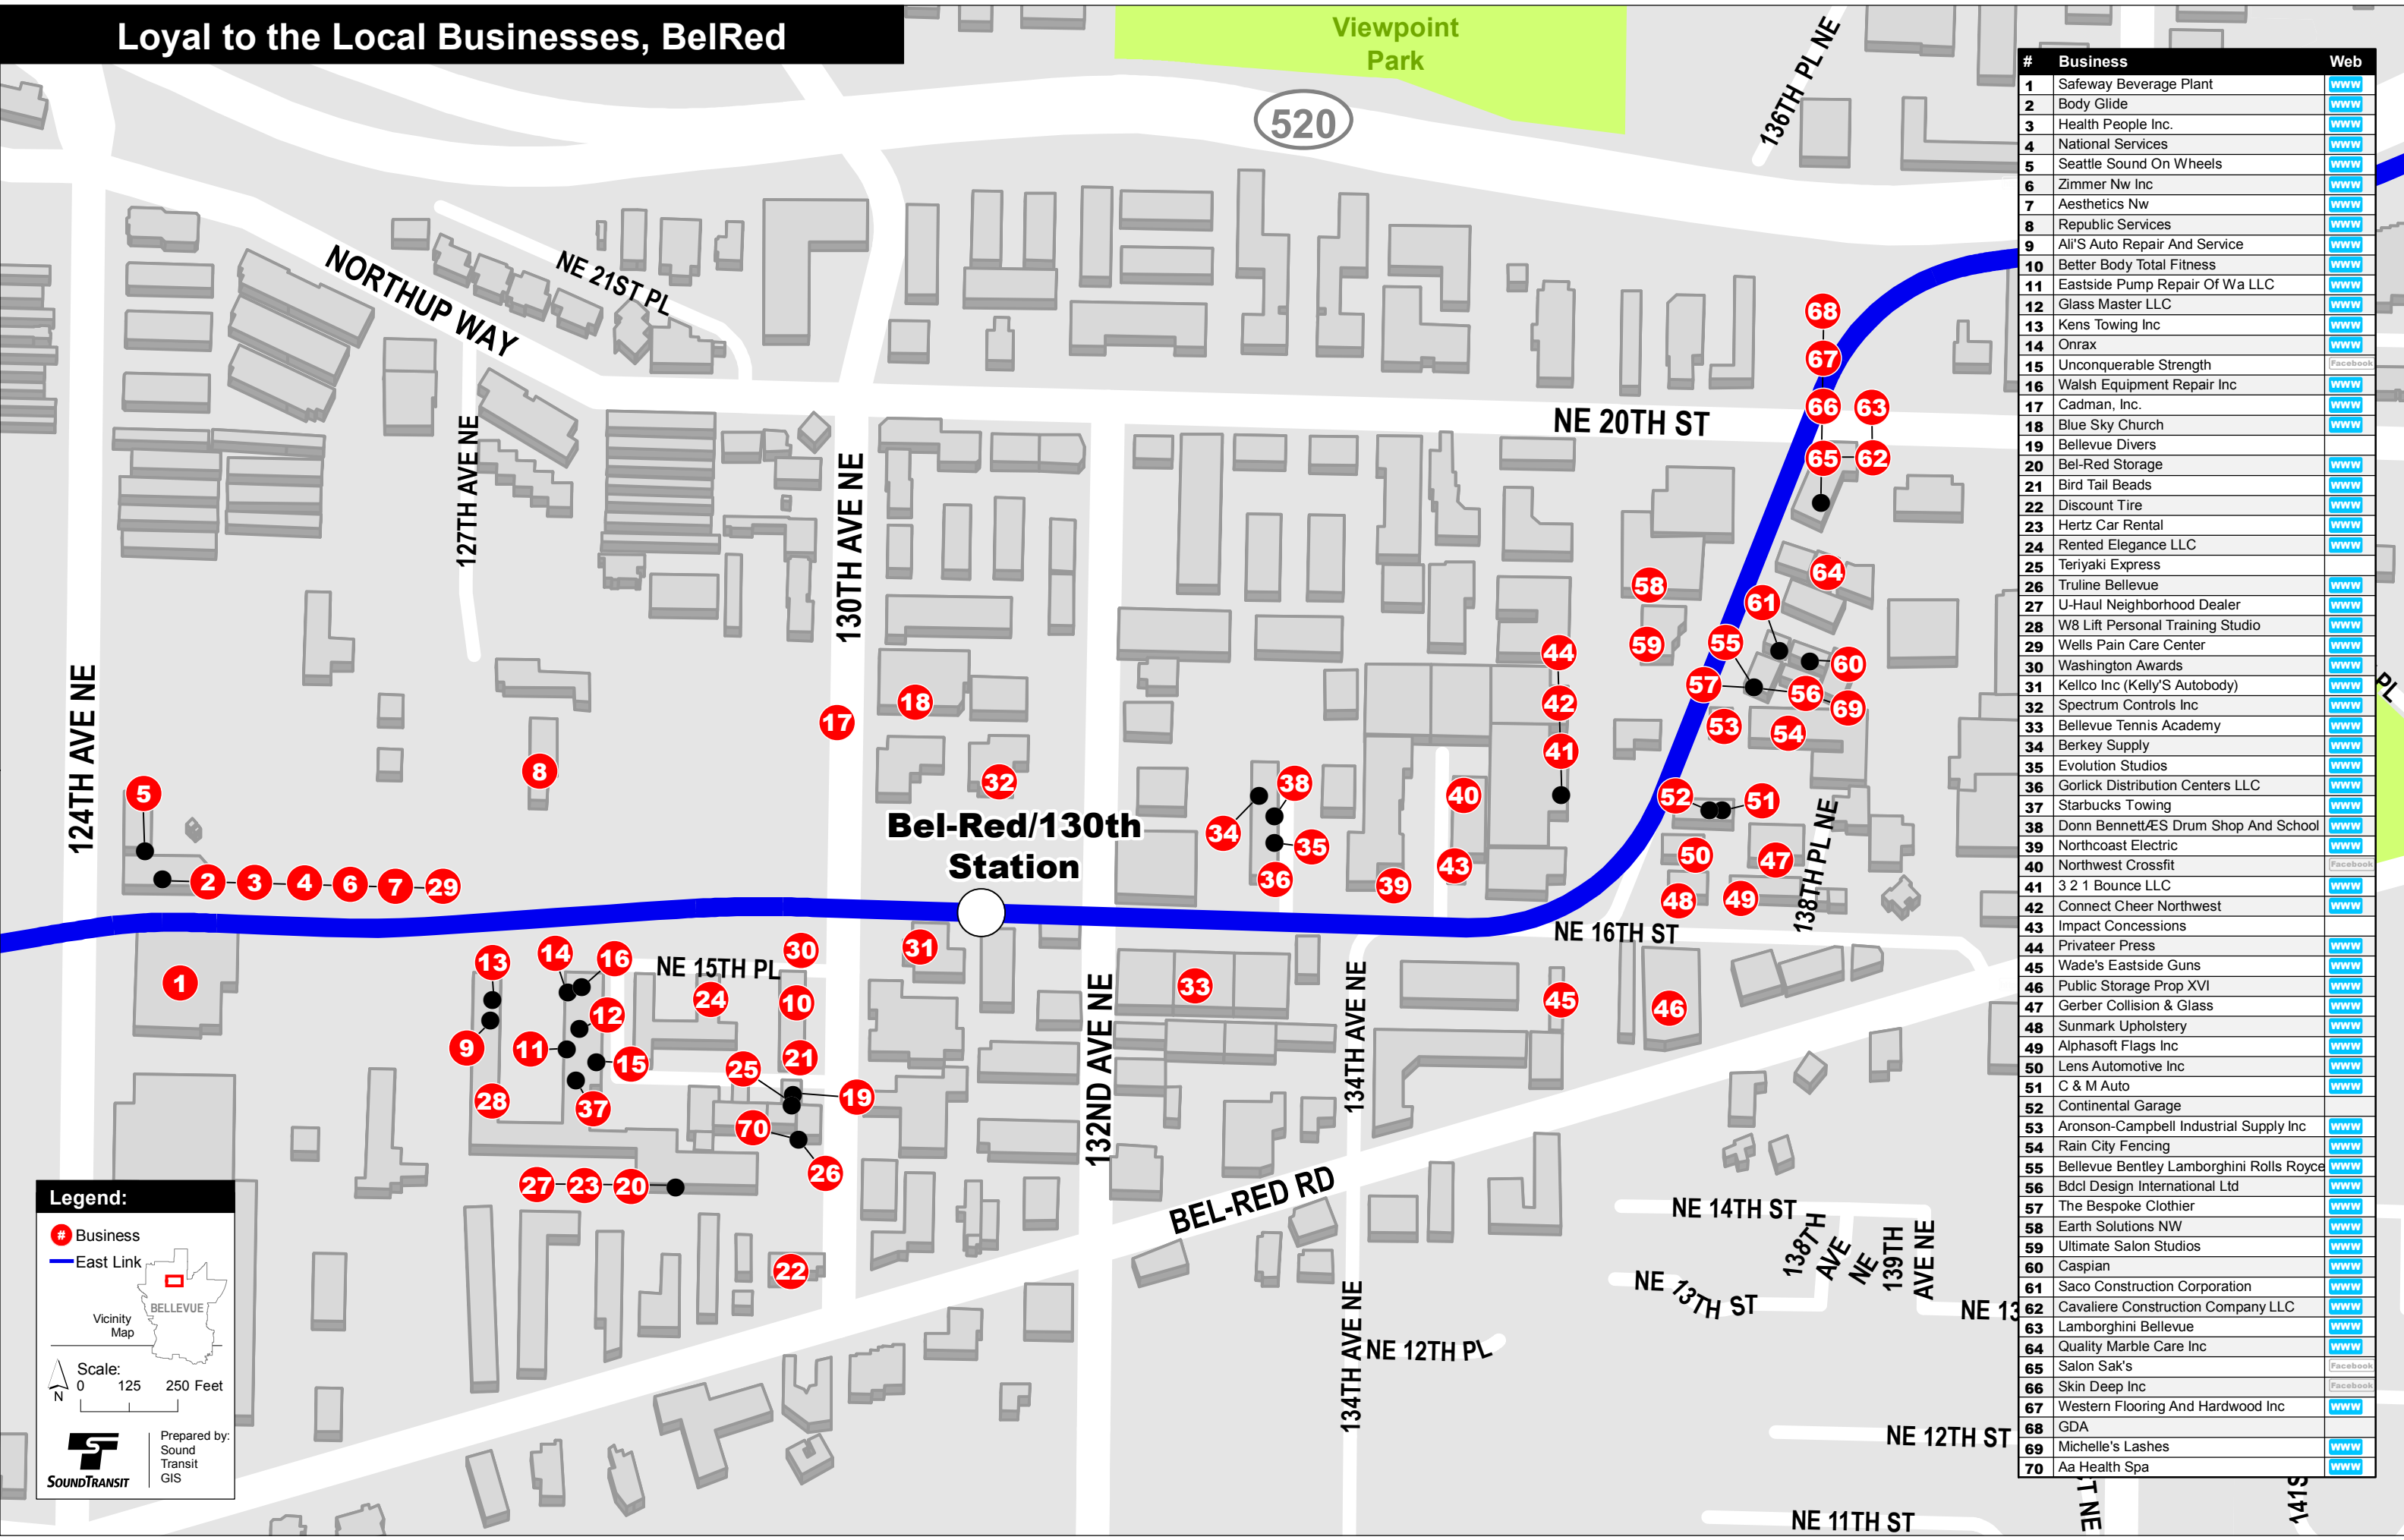

Loyal to the Local Businesses, BelRed

Viewpoint Park

520

#	Business	Web
1	Safeway Beverage Plant	www
2	Body Glide	www
3	Health People Inc.	www
4	National Services	www
5	Seattle Sound On Wheels	www
6	Zimmer Nw Inc	www
7	Aesthetics Nw	www
8	Republic Services	www
9	Ali'S Auto Repair And Service	www
10	Better Body Total Fitness	www
11	Eastside Pump Repair Of Wa LLC	www
12	Glass Master LLC	www
13	Kens Towing Inc	www
14	Onrax	www
15	Unconquerable Strength	Facebook
16	Walsh Equipment Repair Inc	www
17	Cadman, Inc.	www
18	Blue Sky Church	www
19	Bellevue Divers	www
20	Bel-Red Storage	www
21	Bird Tail Beads	www
22	Discount Tire	www
23	Hertz Car Rental	www
24	Rented Elegance LLC	www
25	Teriyaki Express	www
26	Truline Bellevue	www
27	U-Haul Neighborhood Dealer	www
28	W8 Lift Personal Training Studio	www
29	Wells Pain Care Center	www
30	Washington Awards	www
31	Kelco Inc (Kelly'S Autobody)	www
32	Spectrum Controls Inc	www
33	Bellevue Tennis Academy	www
34	Berkey Supply	www
35	Evolution Studios	www
36	Gorlick Distribution Centers LLC	www
37	Starbucks Towing	www
38	Donn Bennett/ES Drum Shop And School	www
39	Northcoast Electric	www
40	Northwest Crossfit	Facebook
41	3 2 1 Bounce LLC	www
42	Connect Cheer Northwest	www
43	Impact Concessions	www
44	Privateer Press	www
45	Wade's Eastside Guns	www
46	Public Storage Prop XVI	www
47	Gerber Collision & Glass	www
48	Sunmark Upholstery	www
49	Alphasoft Flags Inc	www
50	Lens Automotive Inc	www
51	C & M Auto	www
52	Continental Garage	www
53	Aronson-Campbell Industrial Supply Inc	www
54	Rain City Fencing	www
55	Bellevue Bentley Lamborghini Rolls Royce	www
56	Bdcl Design International Ltd	www
57	The Bespoke Clothier	www
58	Earth Solutions NW	www
59	Ultimate Salon Studios	www
60	Caspian	www
61	Saco Construction Corporation	www
62	Cavaliere Construction Company LLC	www
63	Lamborghini Bellevue	www
64	Quality Marble Care Inc	www
65	Salon Sak's	Facebook
66	Skin Deep Inc	Facebook
67	Western Flooring And Hardwood Inc	www
68	GDA	www
69	Michelle's Lashes	www
70	Aa Health Spa	www

Legend:

- # Business
- East Link

Vicinity Map

Scale: 0 125 250 Feet

Prepared by:
Sound Transit
GIS