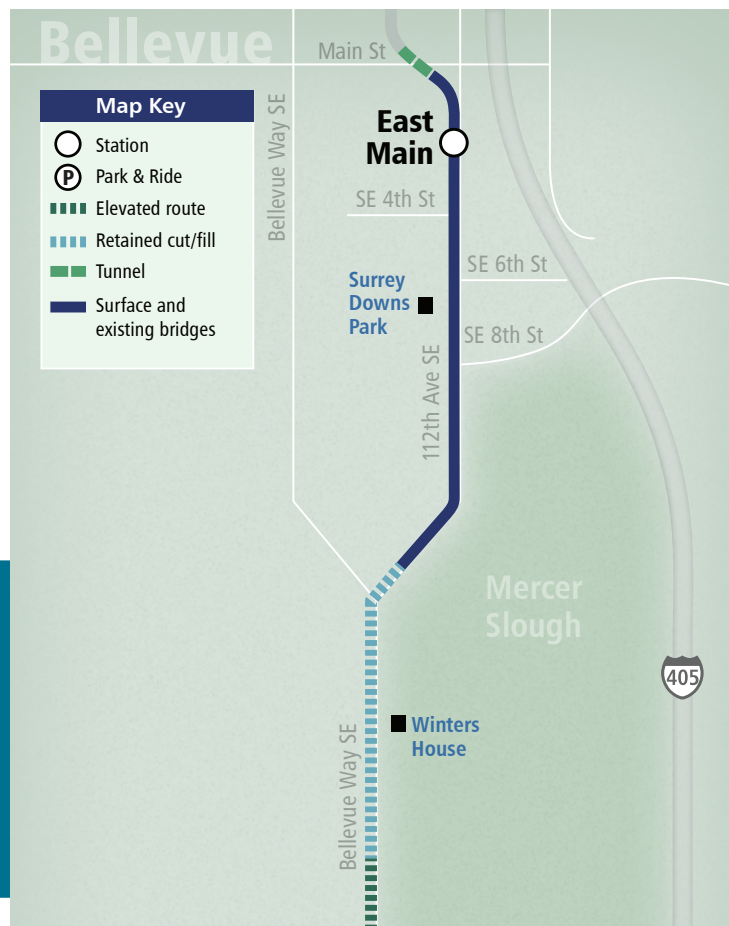

## East Main Station Fact Sheet

SE 4th Street to Main Street, including East Main Station

August 2020

### Overview

East Link Extension approaches the East Main Station on the west side of 112th Avenue SE under a new 112th Avenue SE overpass near SE 15th Street. Light rail heads north to an at-grade East Main Station located south of the intersection of 112th Avenue SE and Main Street. East Link continues on the west side of 112th Avenue SE at-grade north to Main Street where it enters the tunnel portal to Downtown Bellevue.

### Travel times (from East Main Station)

- International District/Chinatown = 16 minutes
- University of Washington = 27 minutes
- SeaTac Airport = 52 minutes (with transfer at International District Station)
- Redmond Technology Center = 14 minutes

# East Main Station

Located south of the intersection at 112th Avenue SE and Main Street, this at-grade station provides increased transit access to surrounding residences, neighborhoods and businesses, as well as passenger drop-off areas and bike shelters.