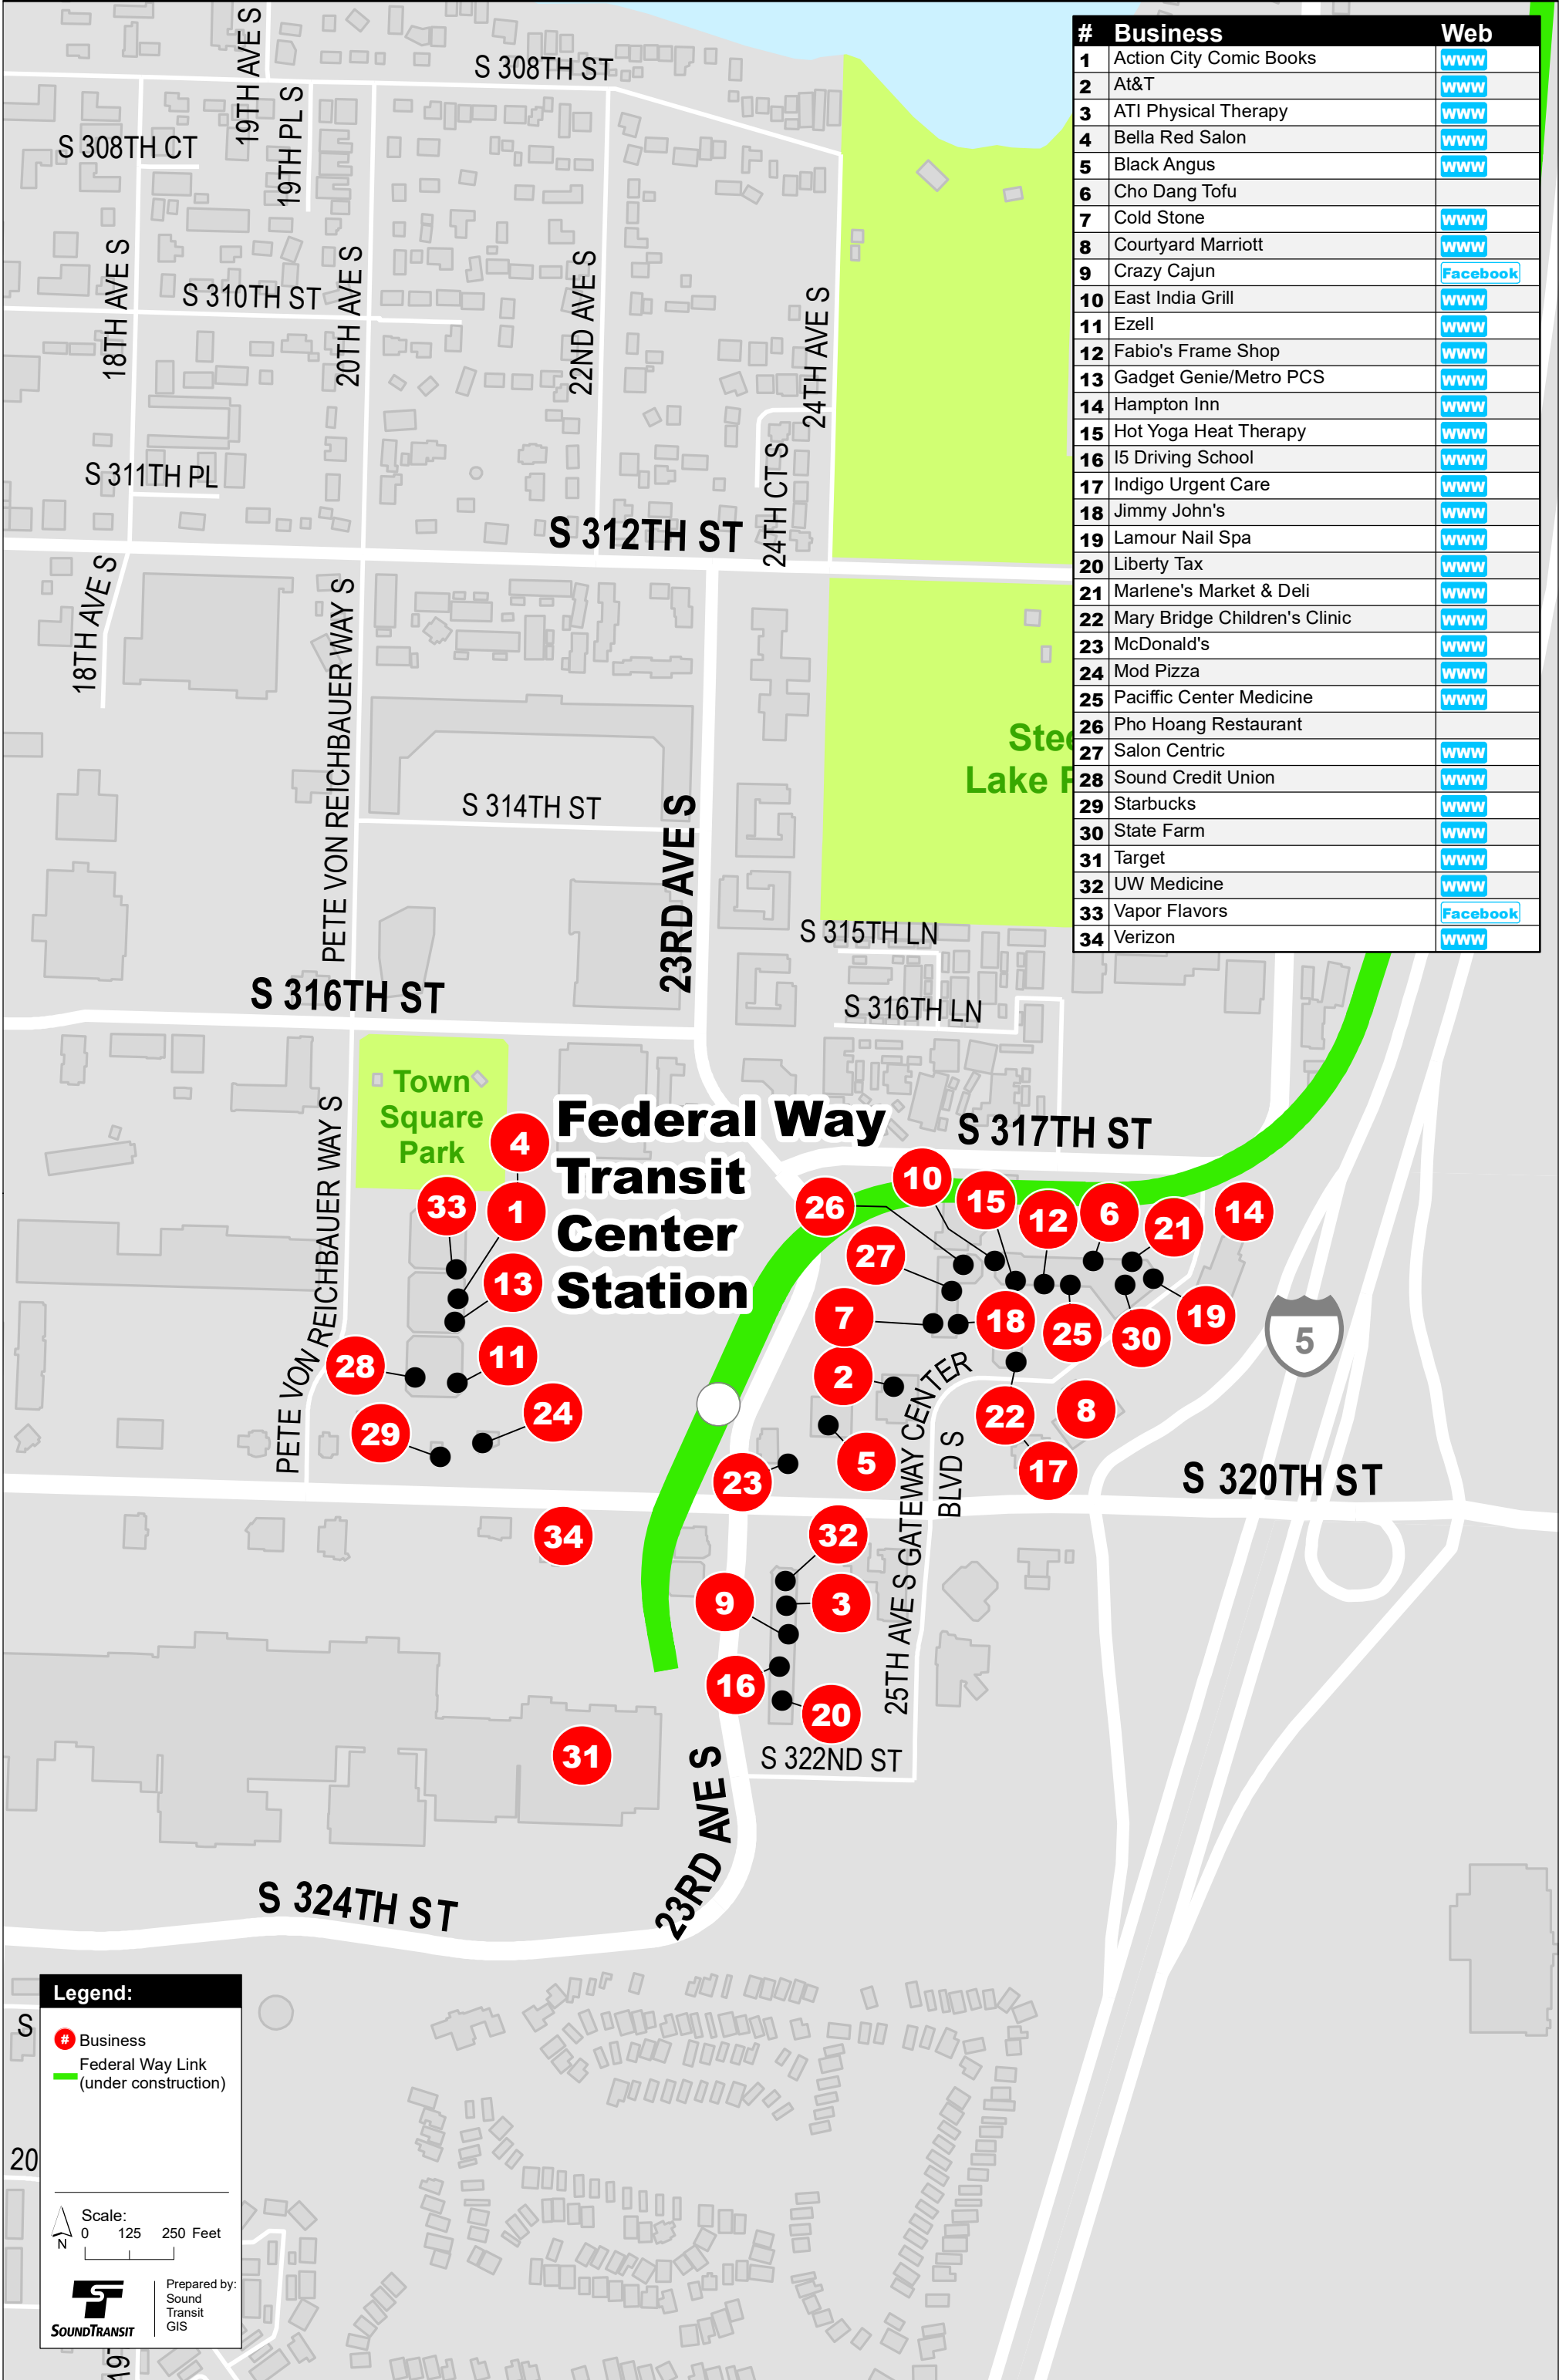

Loyal to the Local Businesses, Federal Way Link / Federal Way

#	Business	Web
1	Action City Comic Books	www
2	At&T	www
3	ATI Physical Therapy	www
4	Bella Red Salon	www
5	Black Angus	www
6	Cho Dang Tofu	
7	Cold Stone	www
8	Courtyard Marriott	www
9	Crazy Cajun	Facebook
10	East India Grill	www
11	Ezell	www
12	Fabio's Frame Shop	www
13	Gadget Genie/Metro PCS	www
14	Hampton Inn	www
15	Hot Yoga Heat Therapy	www
16	I5 Driving School	www
17	Indigo Urgent Care	www
18	Jimmy John's	www
19	Lamour Nail Spa	www
20	Liberty Tax	www
21	Marlene's Market & Deli	www
22	Mary Bridge Children's Clinic	www
23	McDonald's	www
24	Mod Pizza	www
25	Pacific Center Medicine	www
26	Pho Hoang Restaurant	
27	Salon Centric	www
28	Sound Credit Union	www
29	Starbucks	www
30	State Farm	www
31	Target	www
32	UW Medicine	www
33	Vapor Flavors	Facebook
34	Verizon	www

Legend:

- Business
- Federal Way Link (under construction)

Scale: 0 125 250 Feet

Prepared by:
Sound Transit GIS