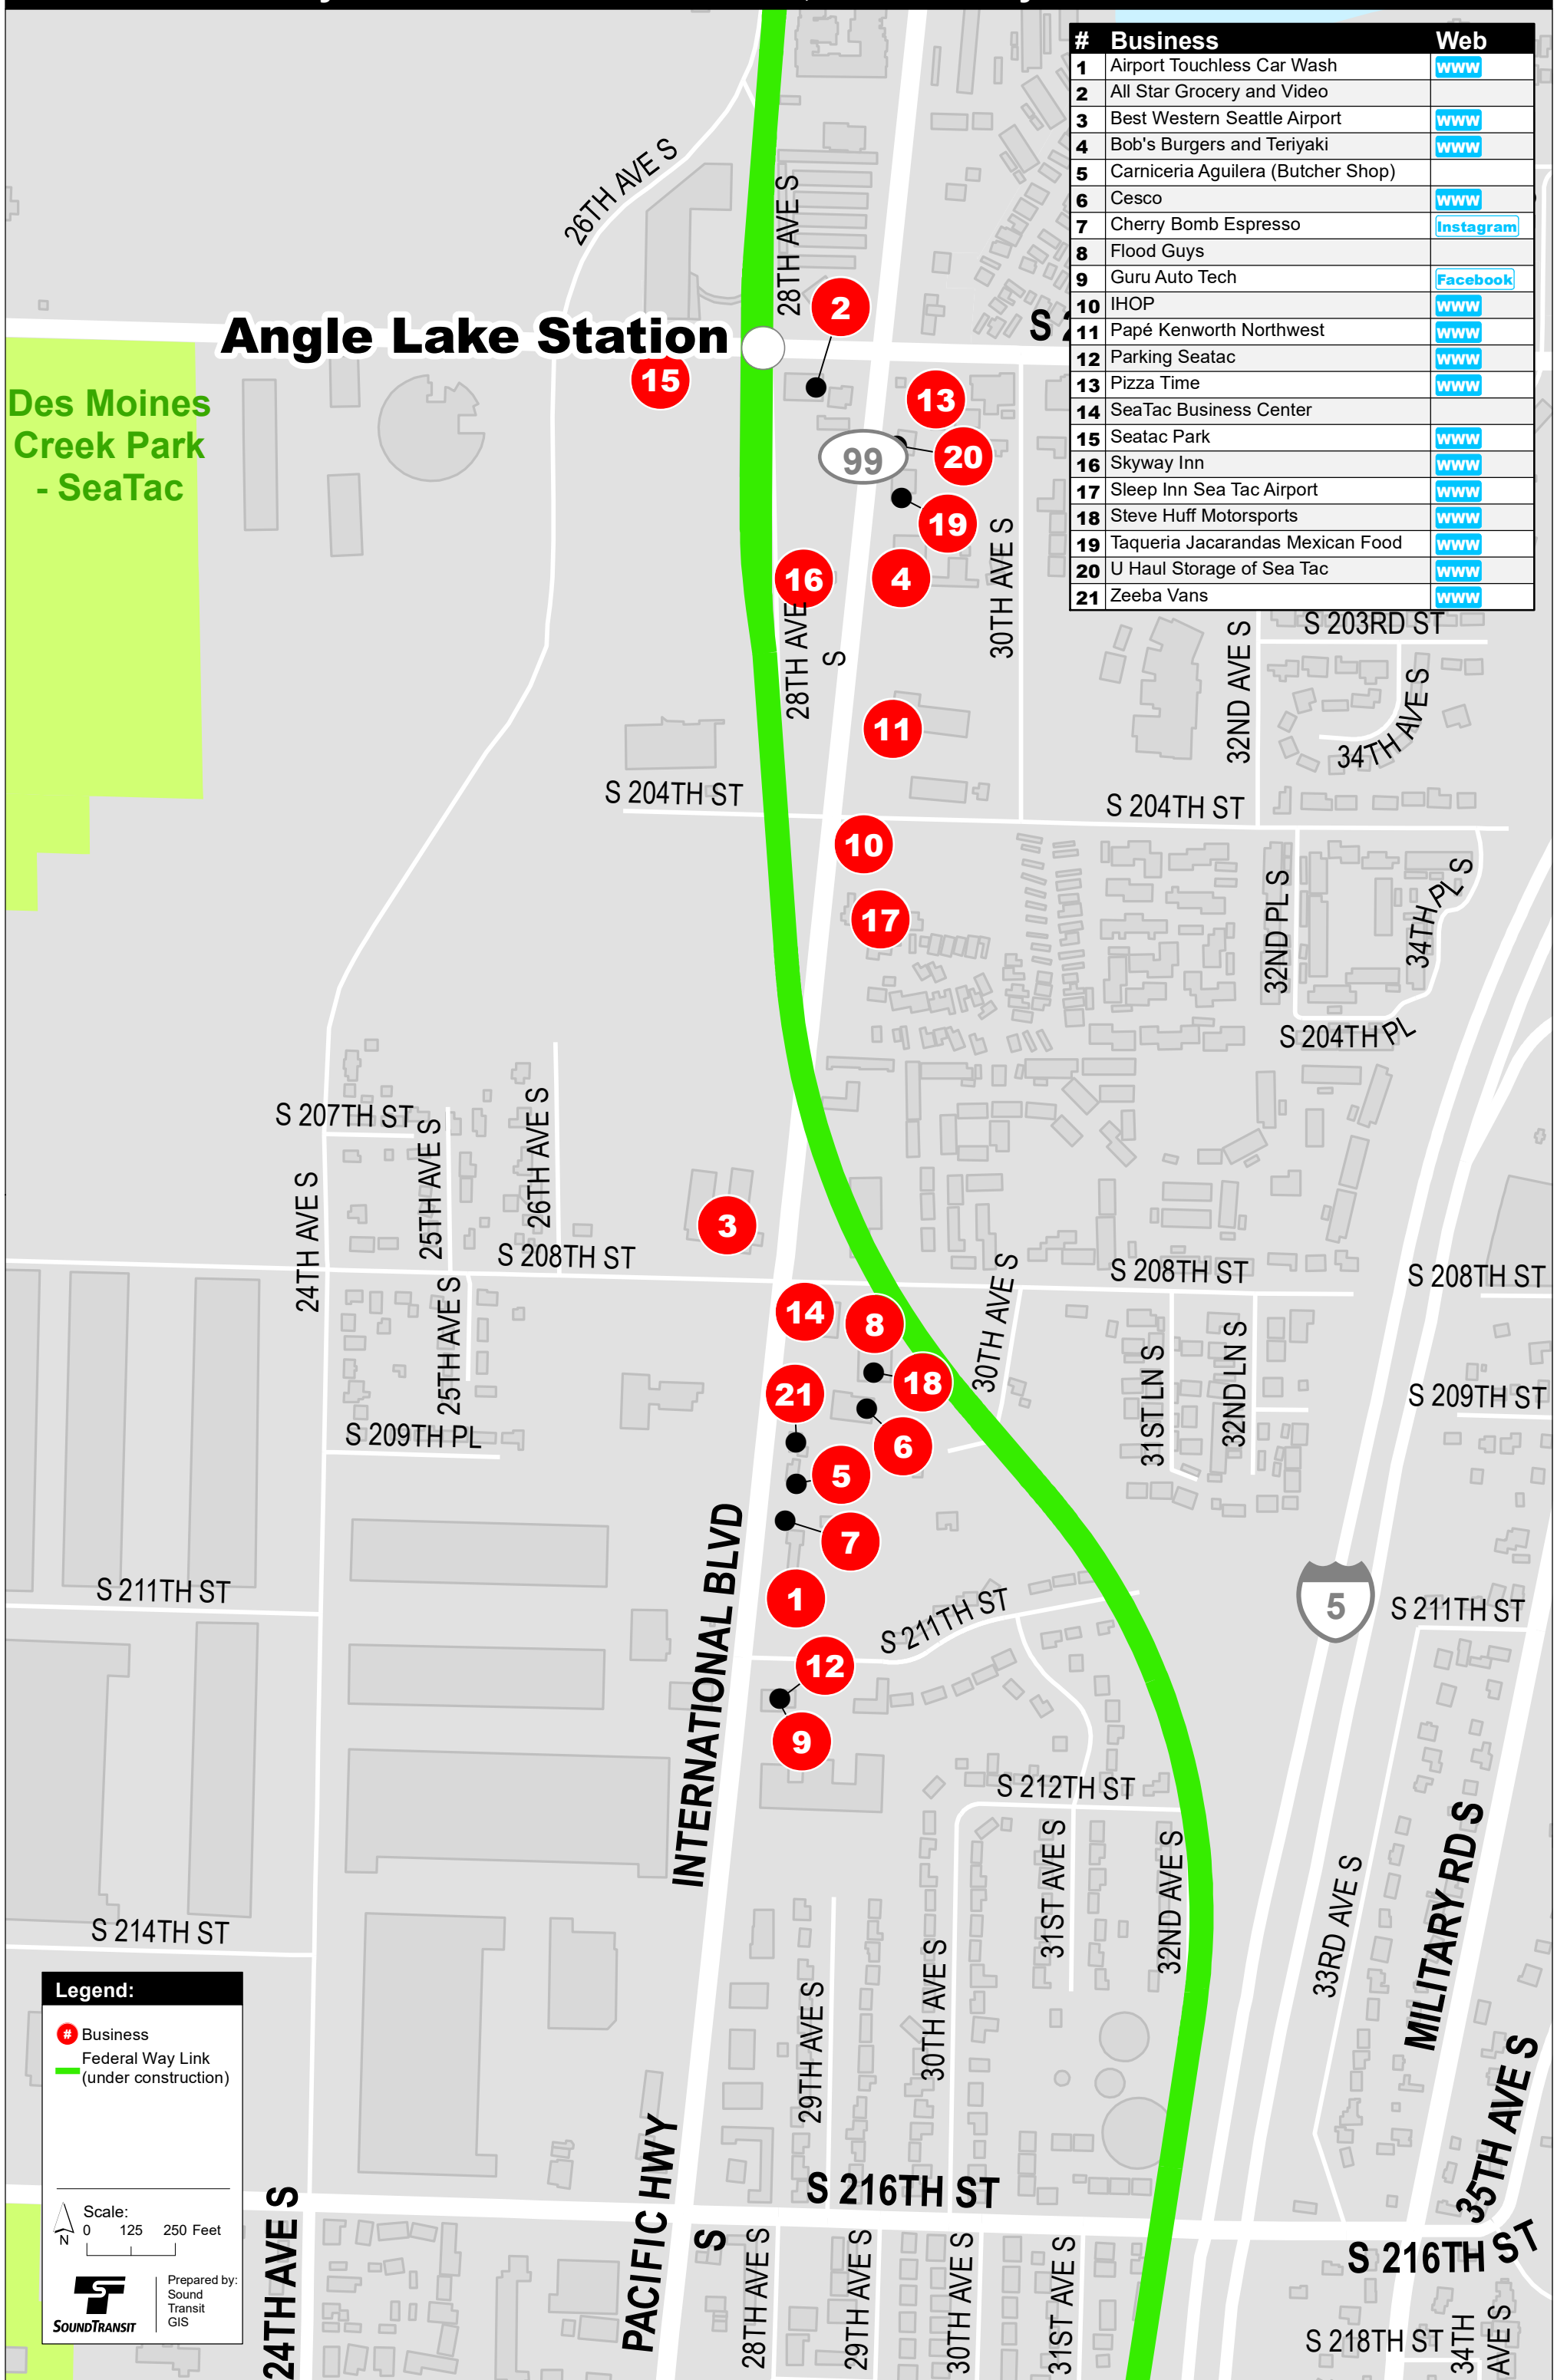

Loyal to the Local Businesses, Federal Way Link / SeaTac

Angle Lake Station

Des Moines Creek Park - SeaTac

#	Business	Web
1	Airport Touchless Car Wash	www
2	All Star Grocery and Video	
3	Best Western Seattle Airport	www
4	Bob's Burgers and Teriyaki	www
5	Carniceria Aguilera (Butcher Shop)	
6	Cesco	www
7	Cherry Bomb Espresso	Instagram
8	Flood Guys	
9	Guru Auto Tech	Facebook
10	IHOP	www
11	Papé Kenworth Northwest	www
12	Parking Seatac	www
13	Pizza Time	www
14	SeaTac Business Center	
15	Seatac Park	www
16	Skyway Inn	www
17	Sleep Inn Sea Tac Airport	www
18	Steve Huff Motorsports	www
19	Taqueria Jacarandas Mexican Food	www
20	U Haul Storage of Sea Tac	www
21	Zeeba Vans	www

Legend:

- Business
- Federal Way Link (under construction)

Scale: 0 125 250 Feet

Prepared by: Sound Transit GIS