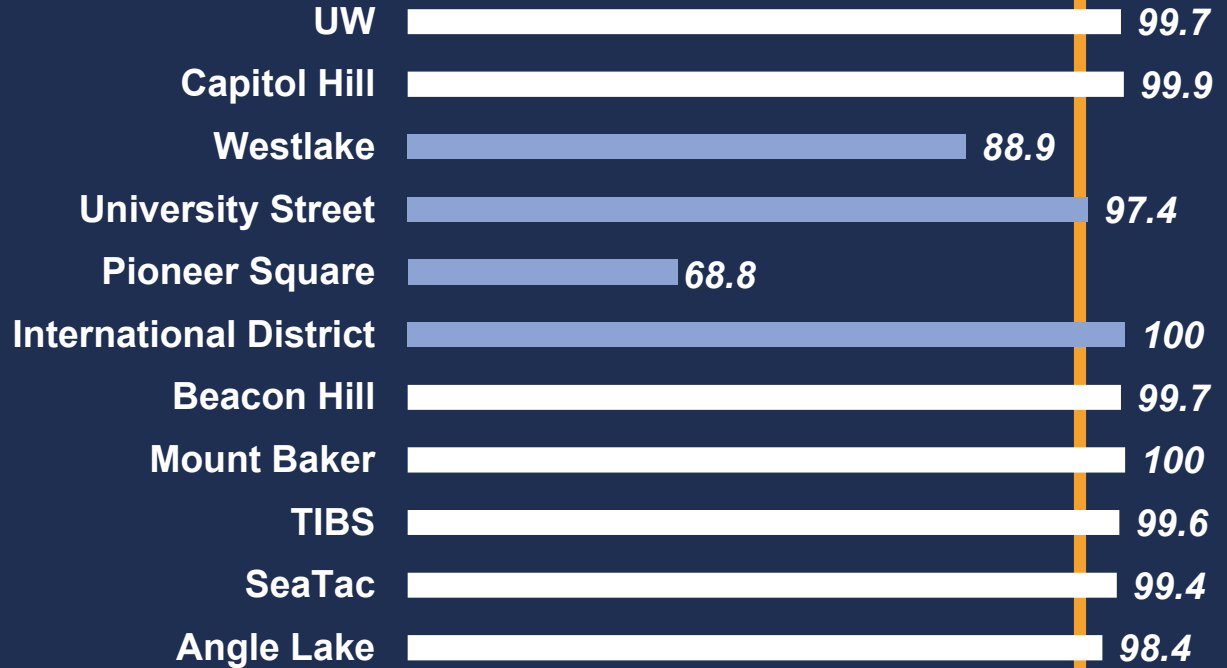

## Link Station Elevators for January 2021

Target 97%

**Elevators**

 DSTT Stations

50 55 60 65 70 75 80 85 90 95 100