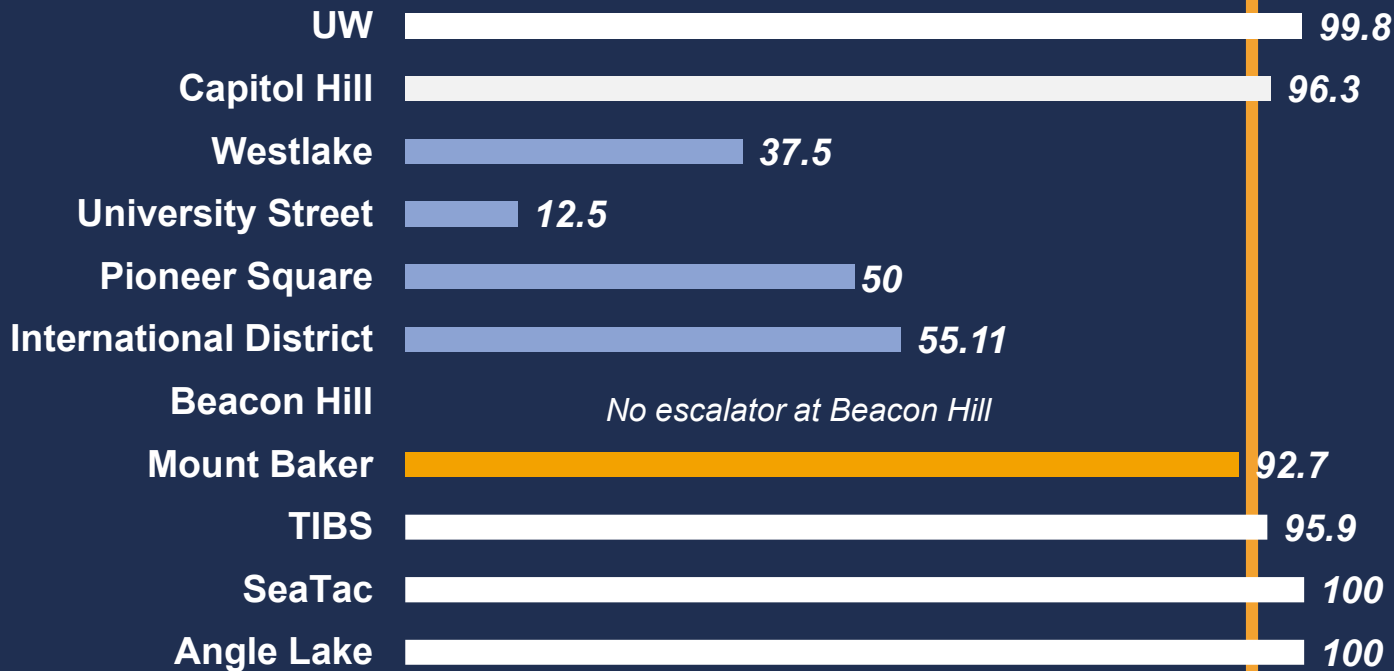

## Link Station Elevators for January 2021

Target 97%

**Elevators**

 DSTT Stations

50 55 60 65 70 75 80 85 90 95 100

## Link Station Escalators for January 2021

Target 95%

DSTT Stations

0 10 20 30 40 50 60 70 80 90 100