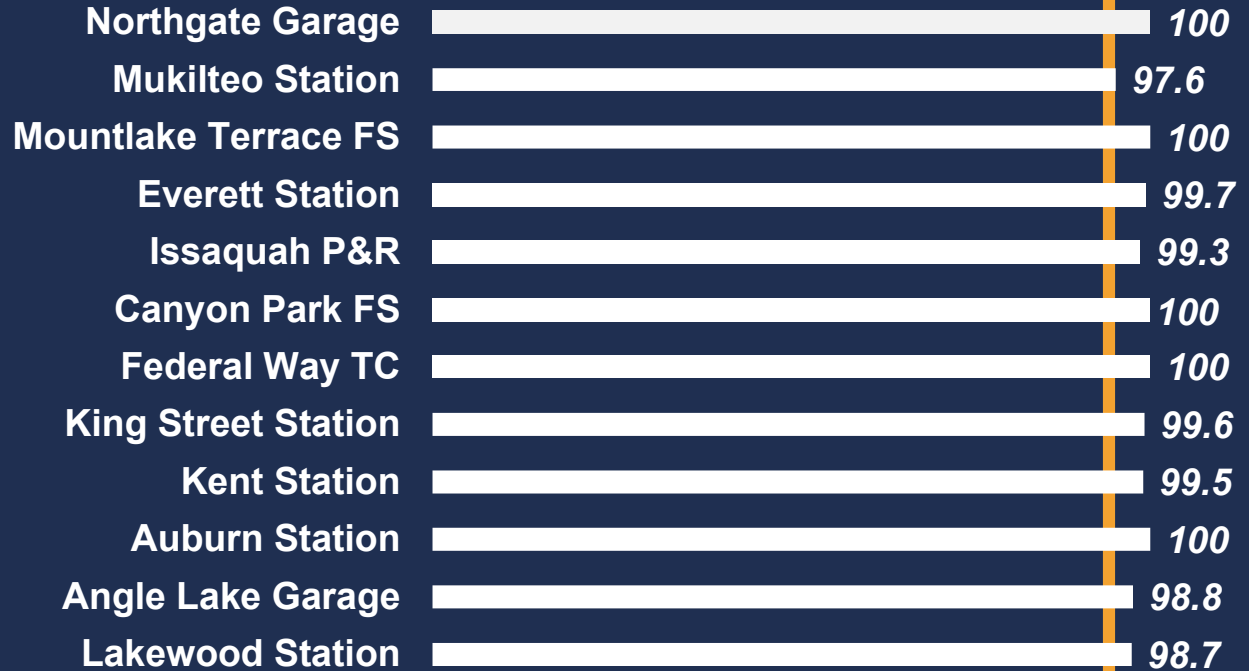

Conveyance Uptime

Sounder/ ST Express/ Garage Elevators for January 2021

Target 97%

Elevators

50 55 60 65 70 75 80 85 90 95 100