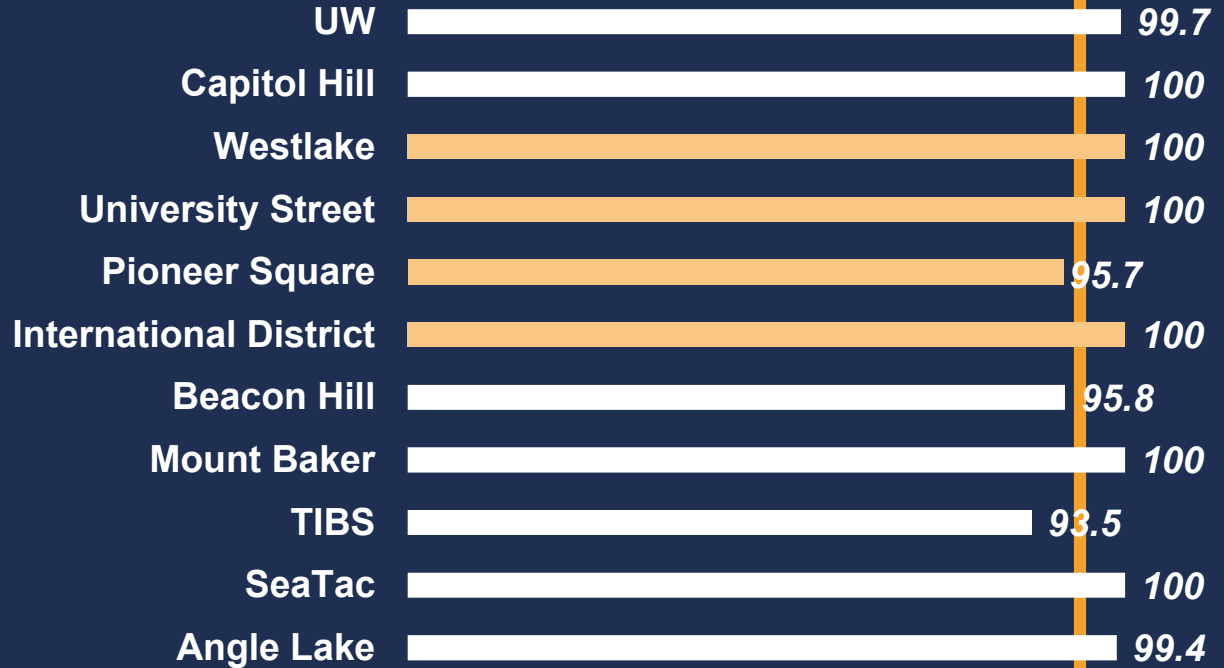

## Link Station Elevators for October 2020

(including DSTT Stations)

Target 97%

**Elevators**

 DSTT Stations

50 55 60 65 70 75 80 85 90 95 100