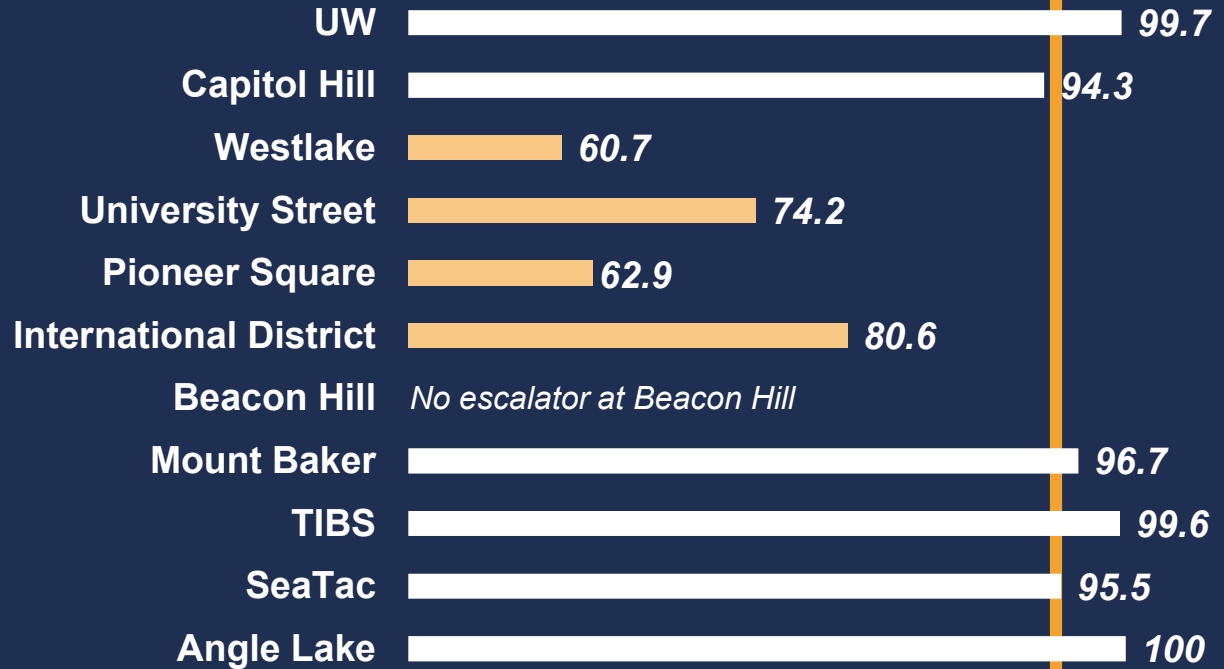

## Link Station Elevators for October 2020

(including DSTT Stations)

Target 97%

**Elevators**

 DSTT Stations

50 55 60 65 70 75 80 85 90 95 100

## Link Station Escalators for October 2020

(including DSTT Stations)

Target 95%

Escalators

 DSTT Stations

50 55 60 65 70 75 80 85 90 95 100