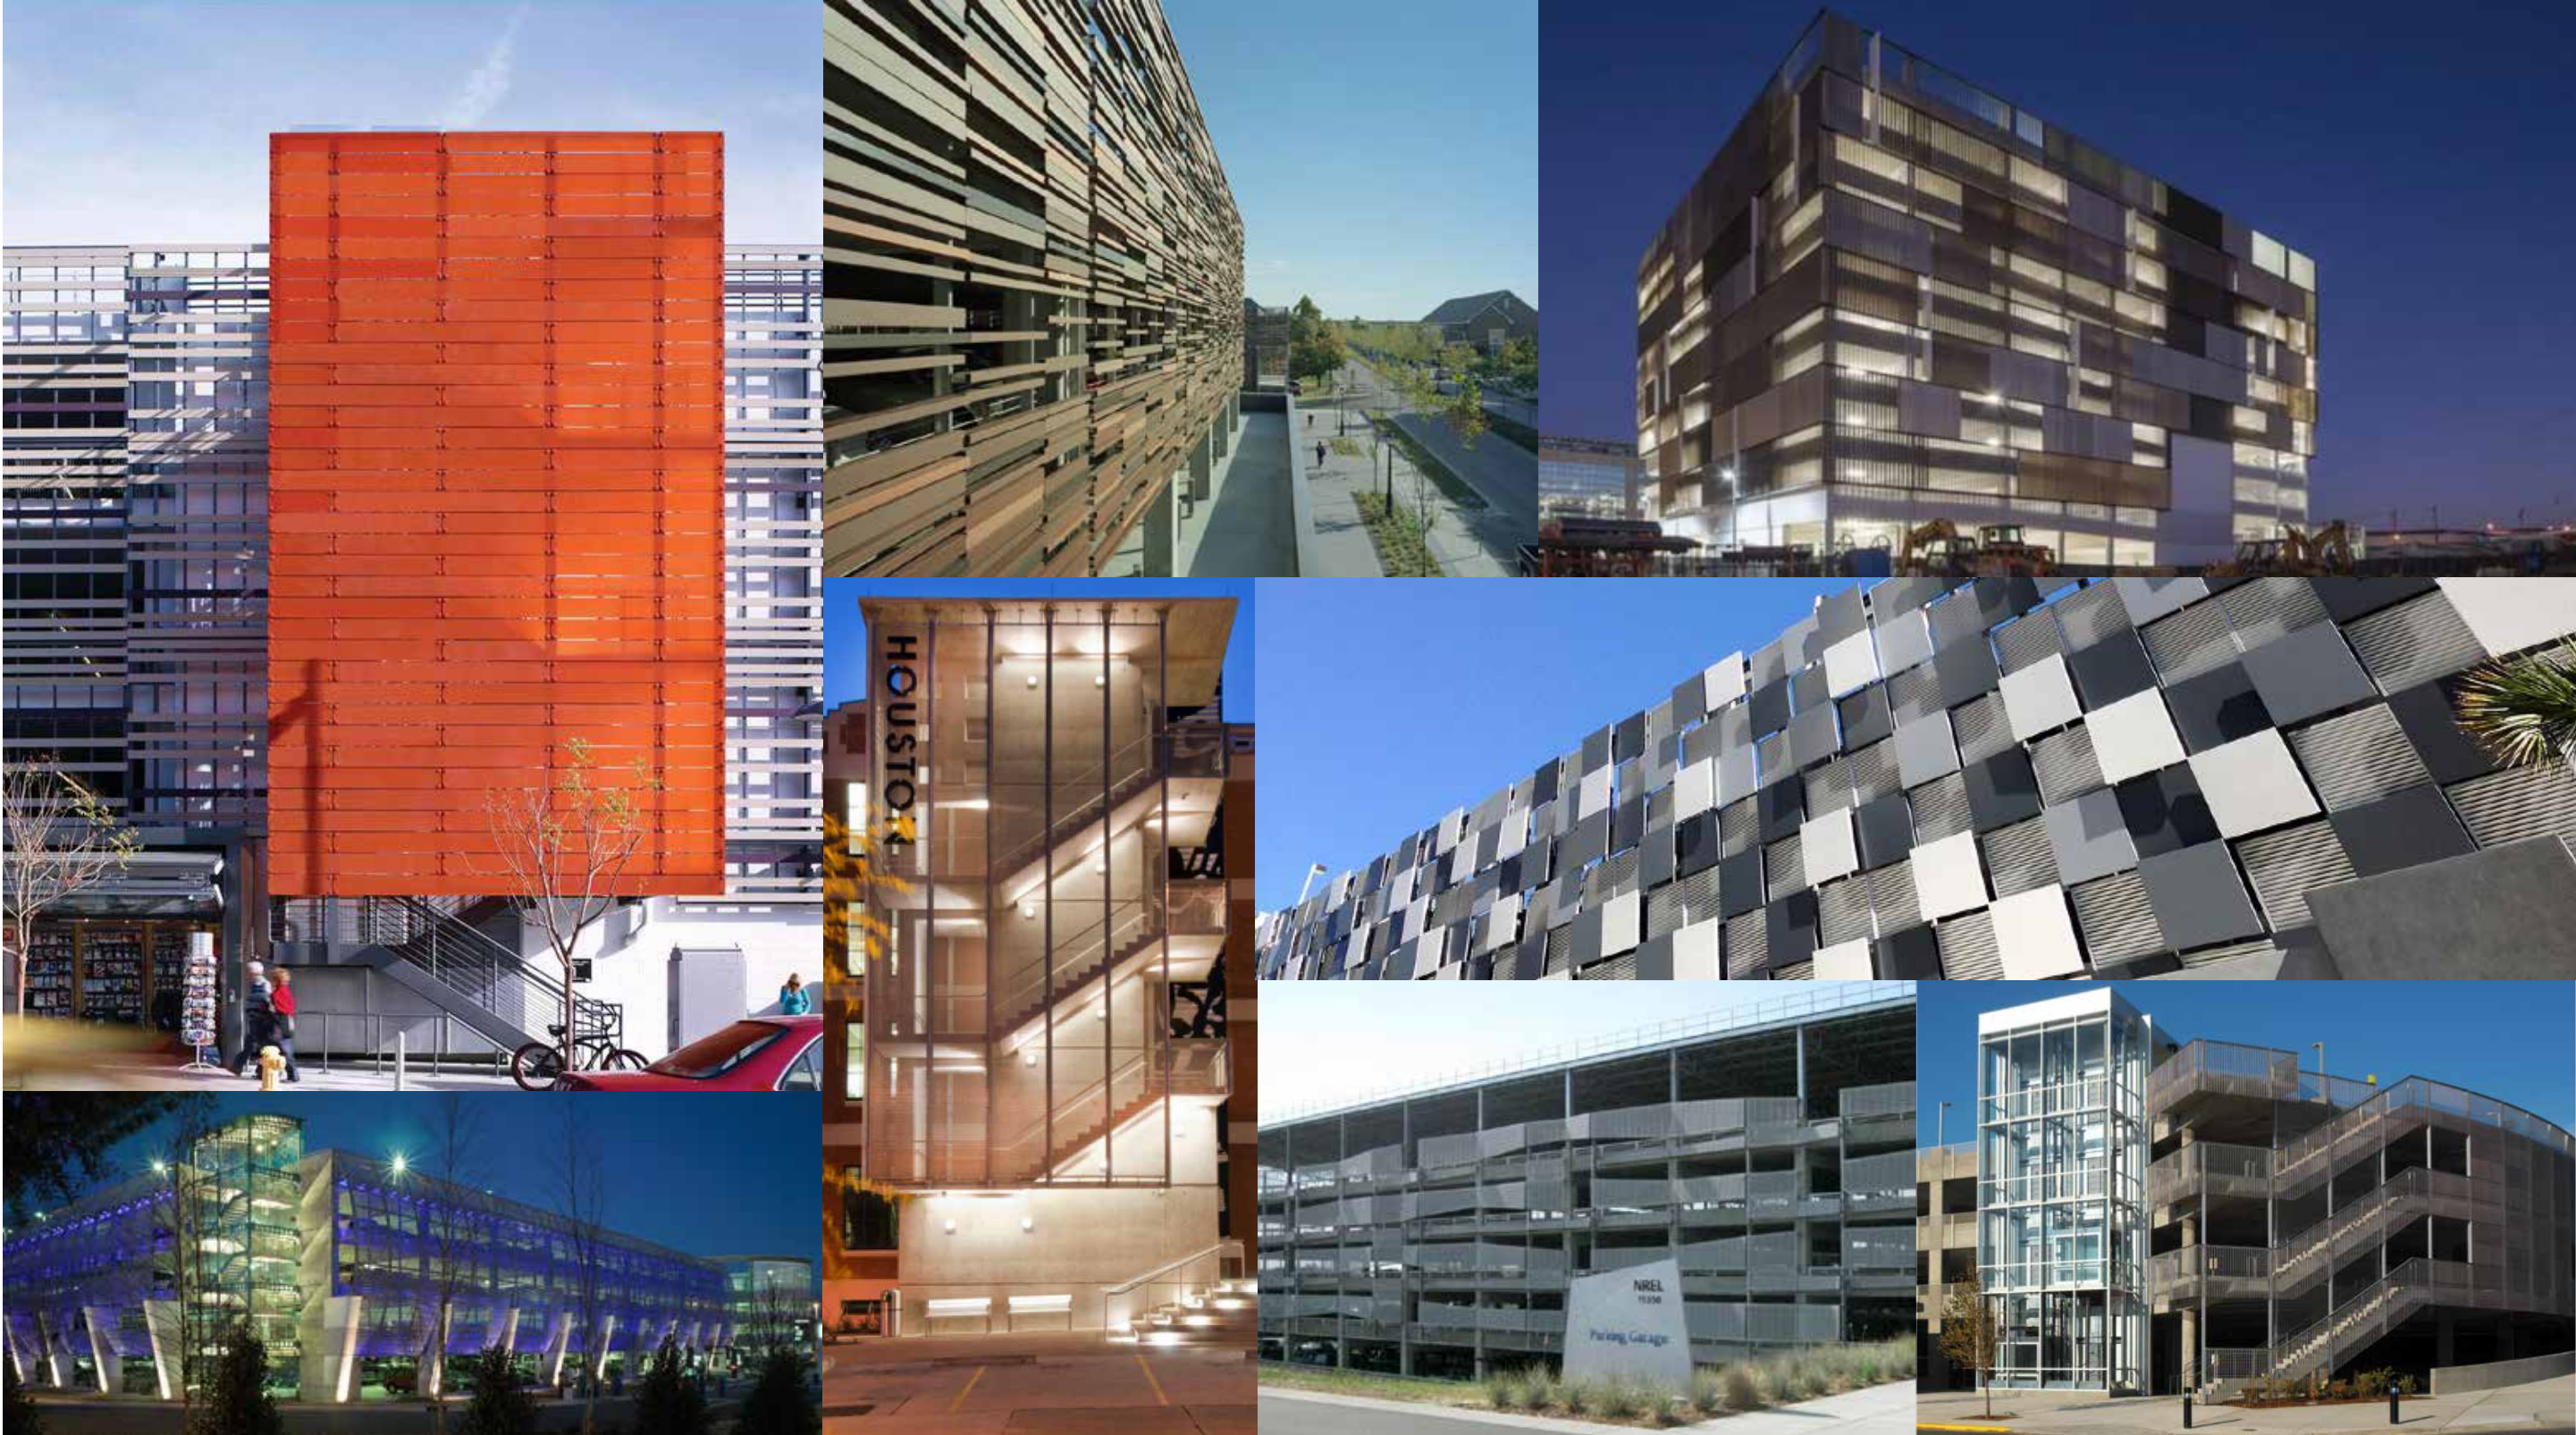

OVERLAKE TRANSIT CENTER STRUCTURED PARKING – IDEA IMAGERY

EAST LINK OVERLAKE MASTER PLANNED DEVELOPMENT

April 2014

OVERLAKE TRANSIT CENTER STRUCTURED PARKING – IDEA IMAGERY

EAST LINK OVERLAKE MASTER PLANNED DEVELOPMENT