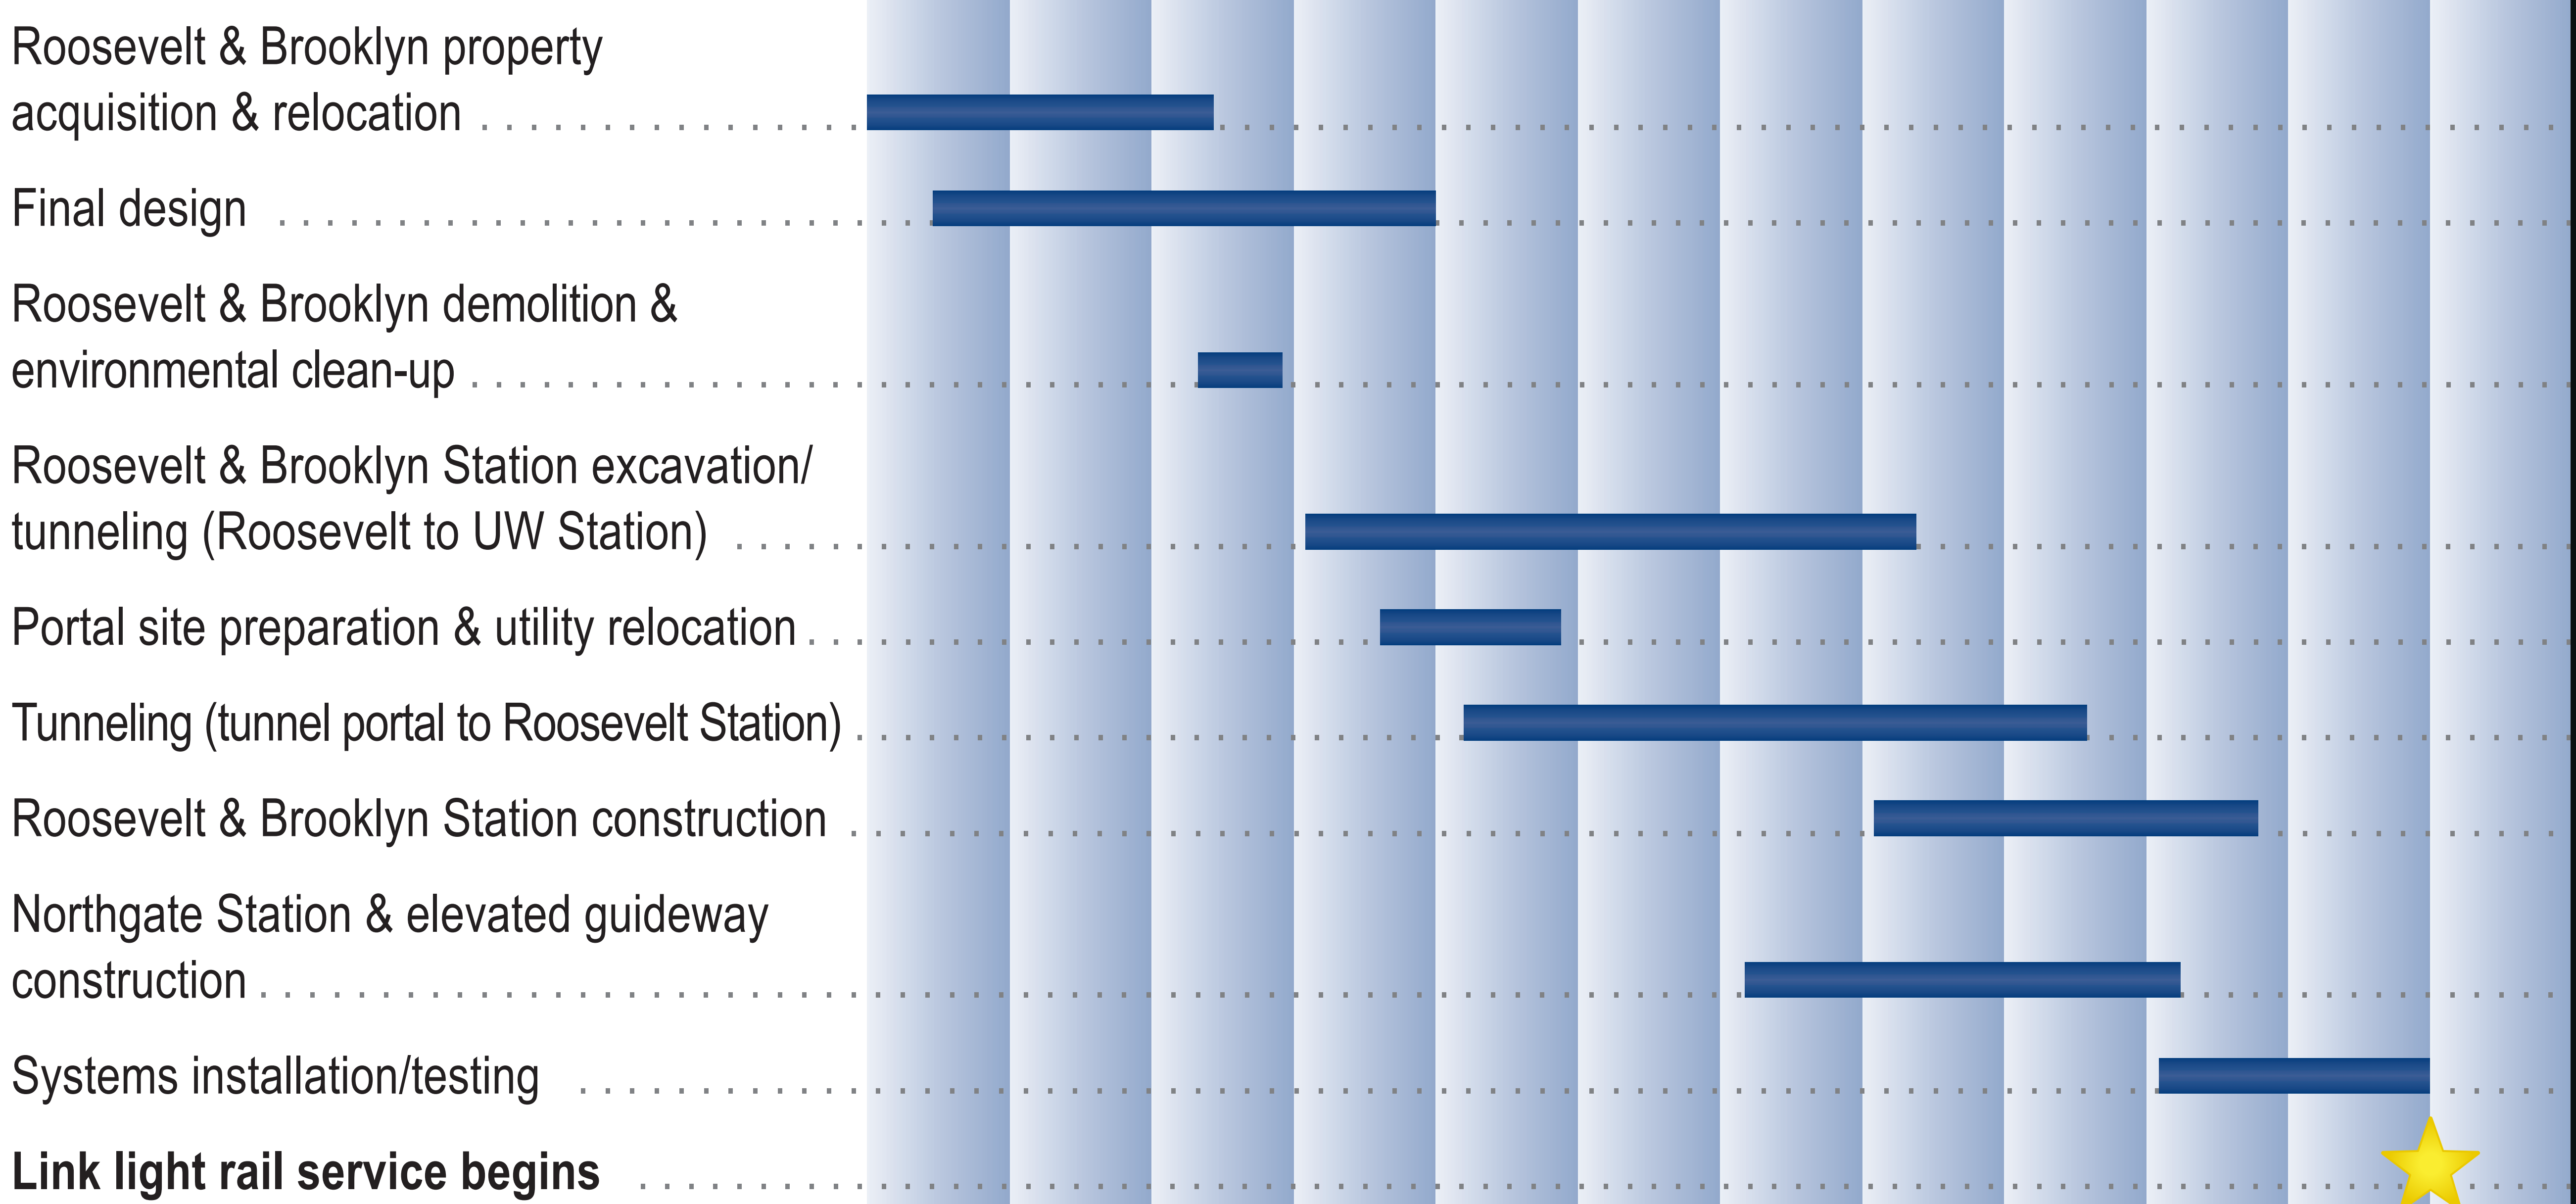

NORTH LINK LIGHT RAIL

ROUTE AND STATIONS

Sample Travel Times

Downtown Seattle to Northgate
14 minutes

Northgate to UW Station
8 minutes

Brooklyn to Downtown Bellevue
33 minutes

Roosevelt to Sea-Tac Airport
45 minutes

Safeco & Qwest fields to Northgate
21 minutes

5/11

NORTH LINK SCHEDULE

2010 2011 2012 2013 2014 2015 2016 2017 2018 2019 2020 2021

5/11