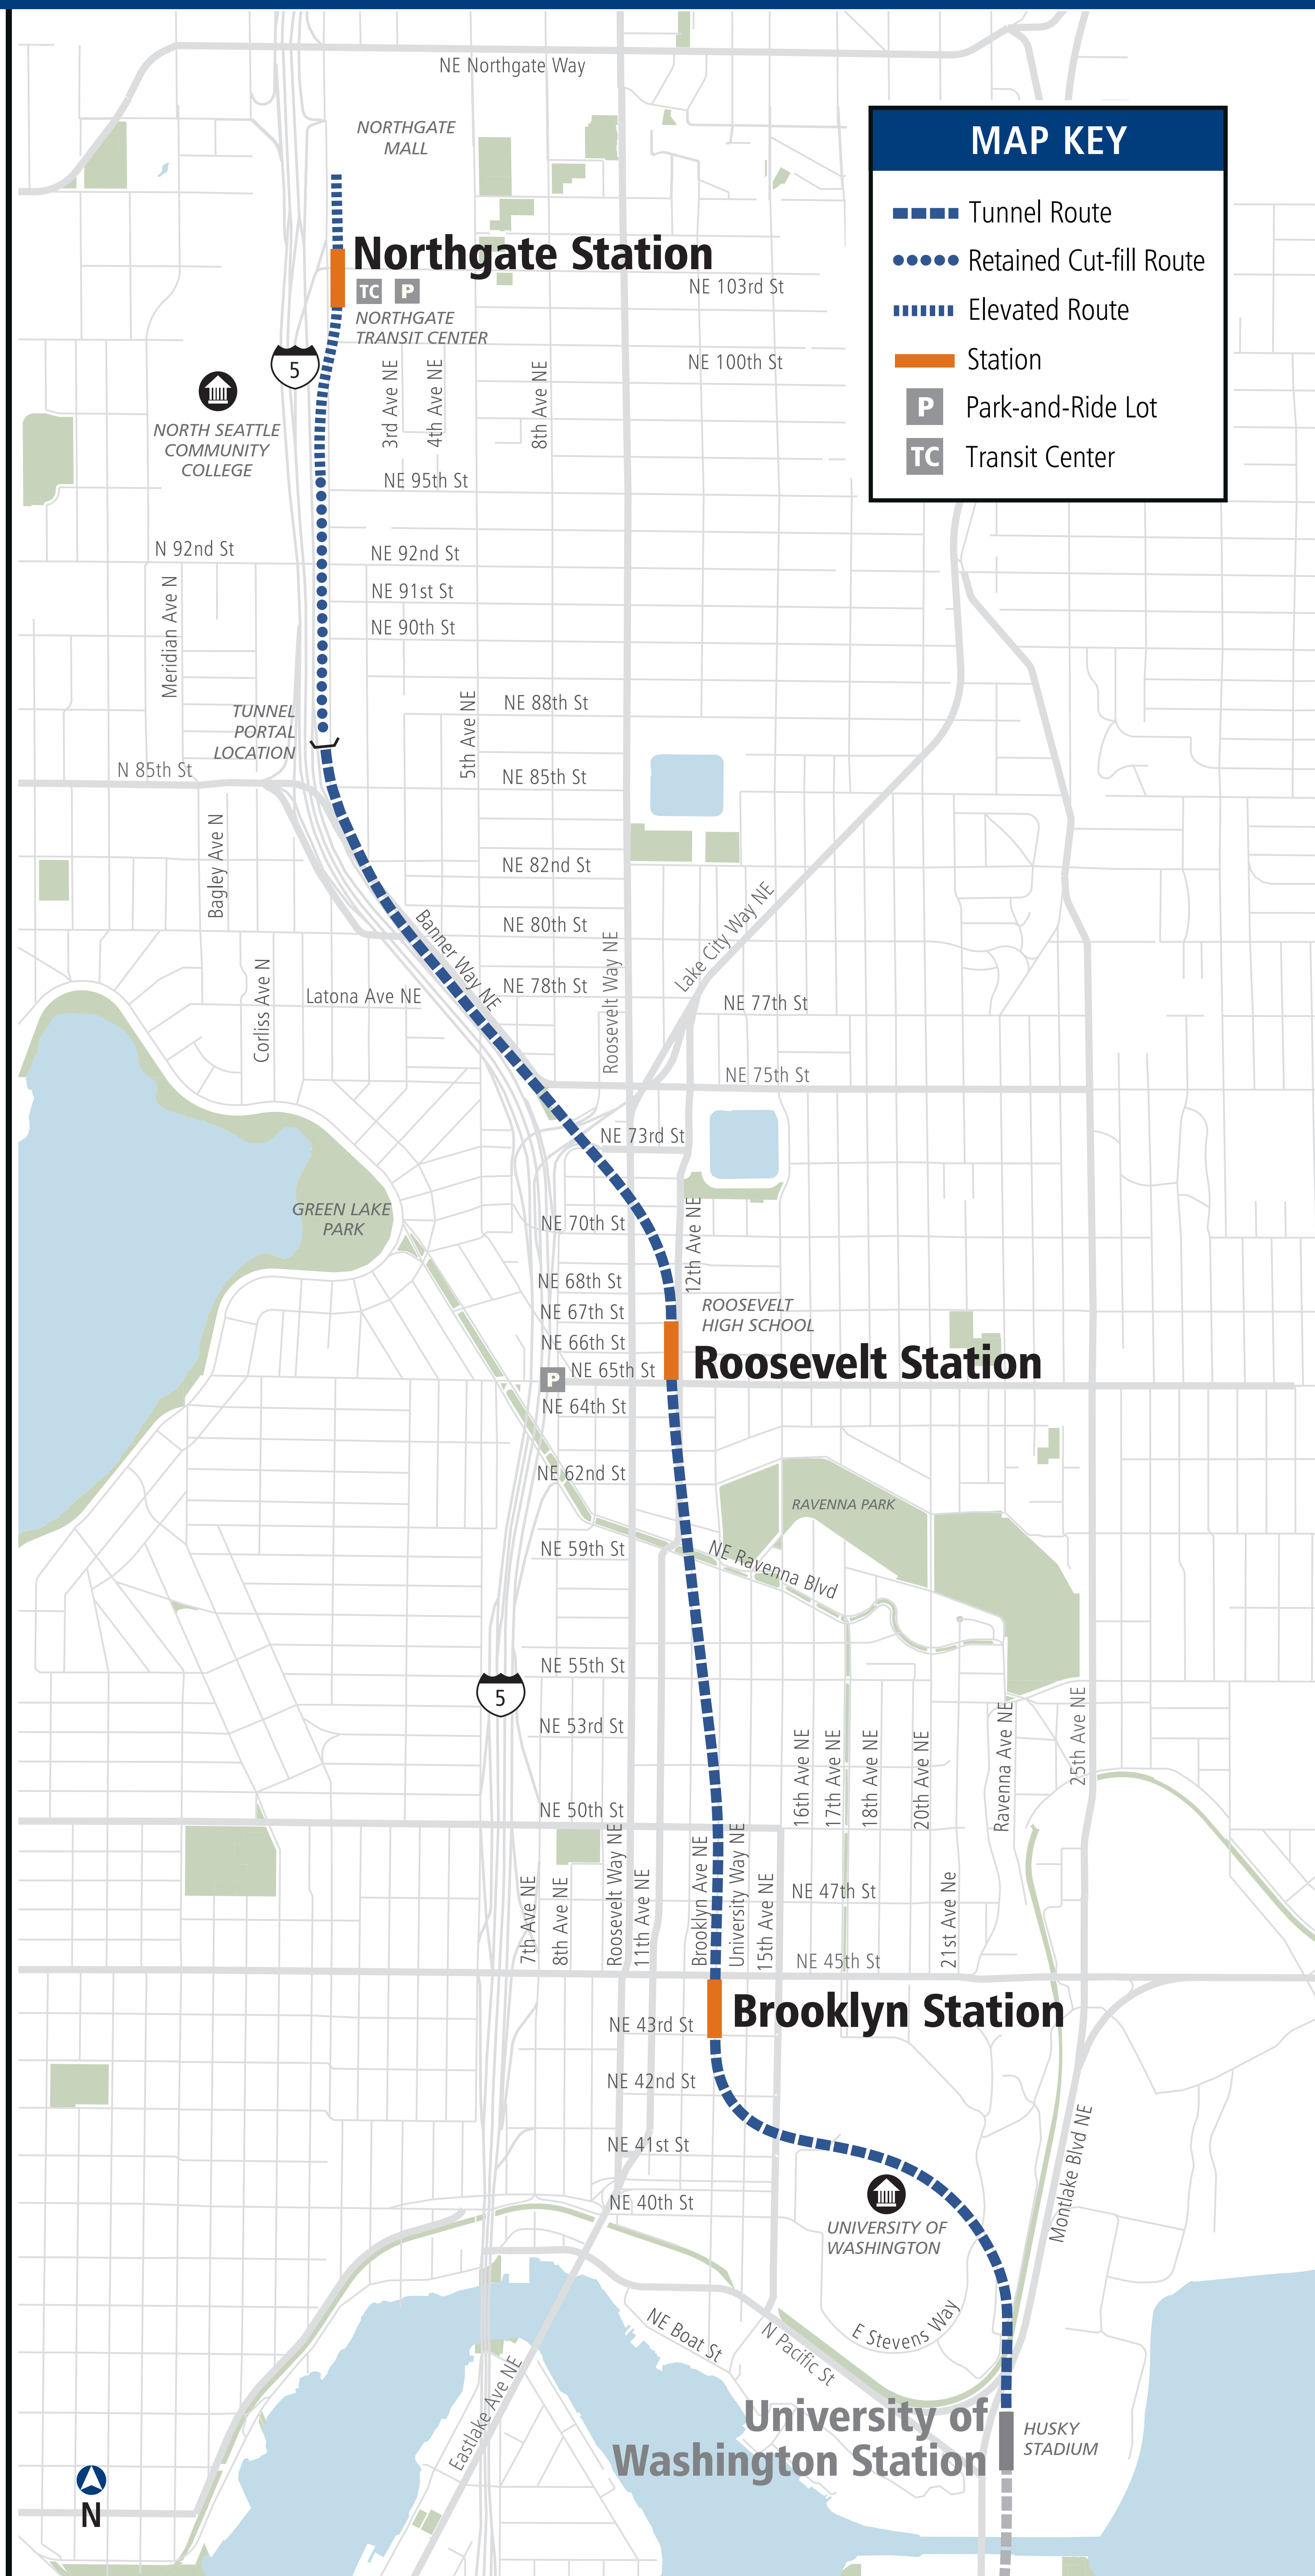

NORTH LINK LIGHT RAIL

ROUTE AND STATIONS

Sample Travel Times

Downtown Seattle to Northgate
14 minutes

Northgate to UW Station
8 minutes

Brooklyn to Downtown Bellevue
33 minutes

Roosevelt to Sea-Tac Airport
45 minutes

Safeco & Qwest fields to Northgate
21 minutes

5/11

NORTH LINK SCHEDULE

2010 2011 2012 2013 2014 2015 2016 2017 2018 2019 2020 2021

5/11