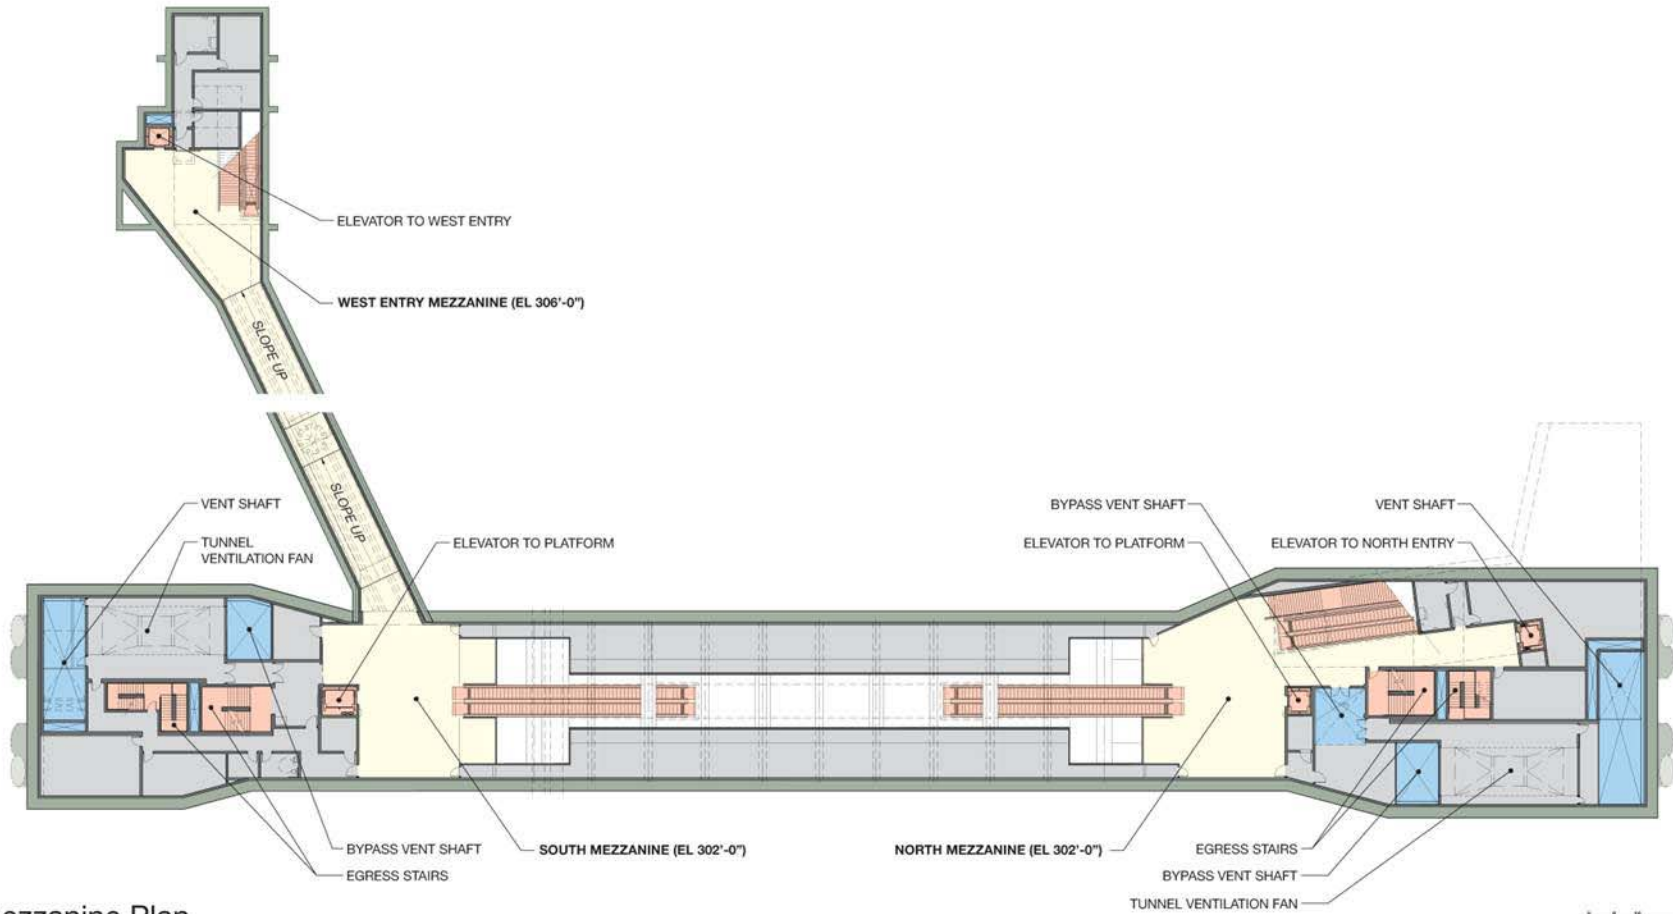

Capitol Hill Station

UNIVERSITY LINK

Mezzanine Plan

07.2008