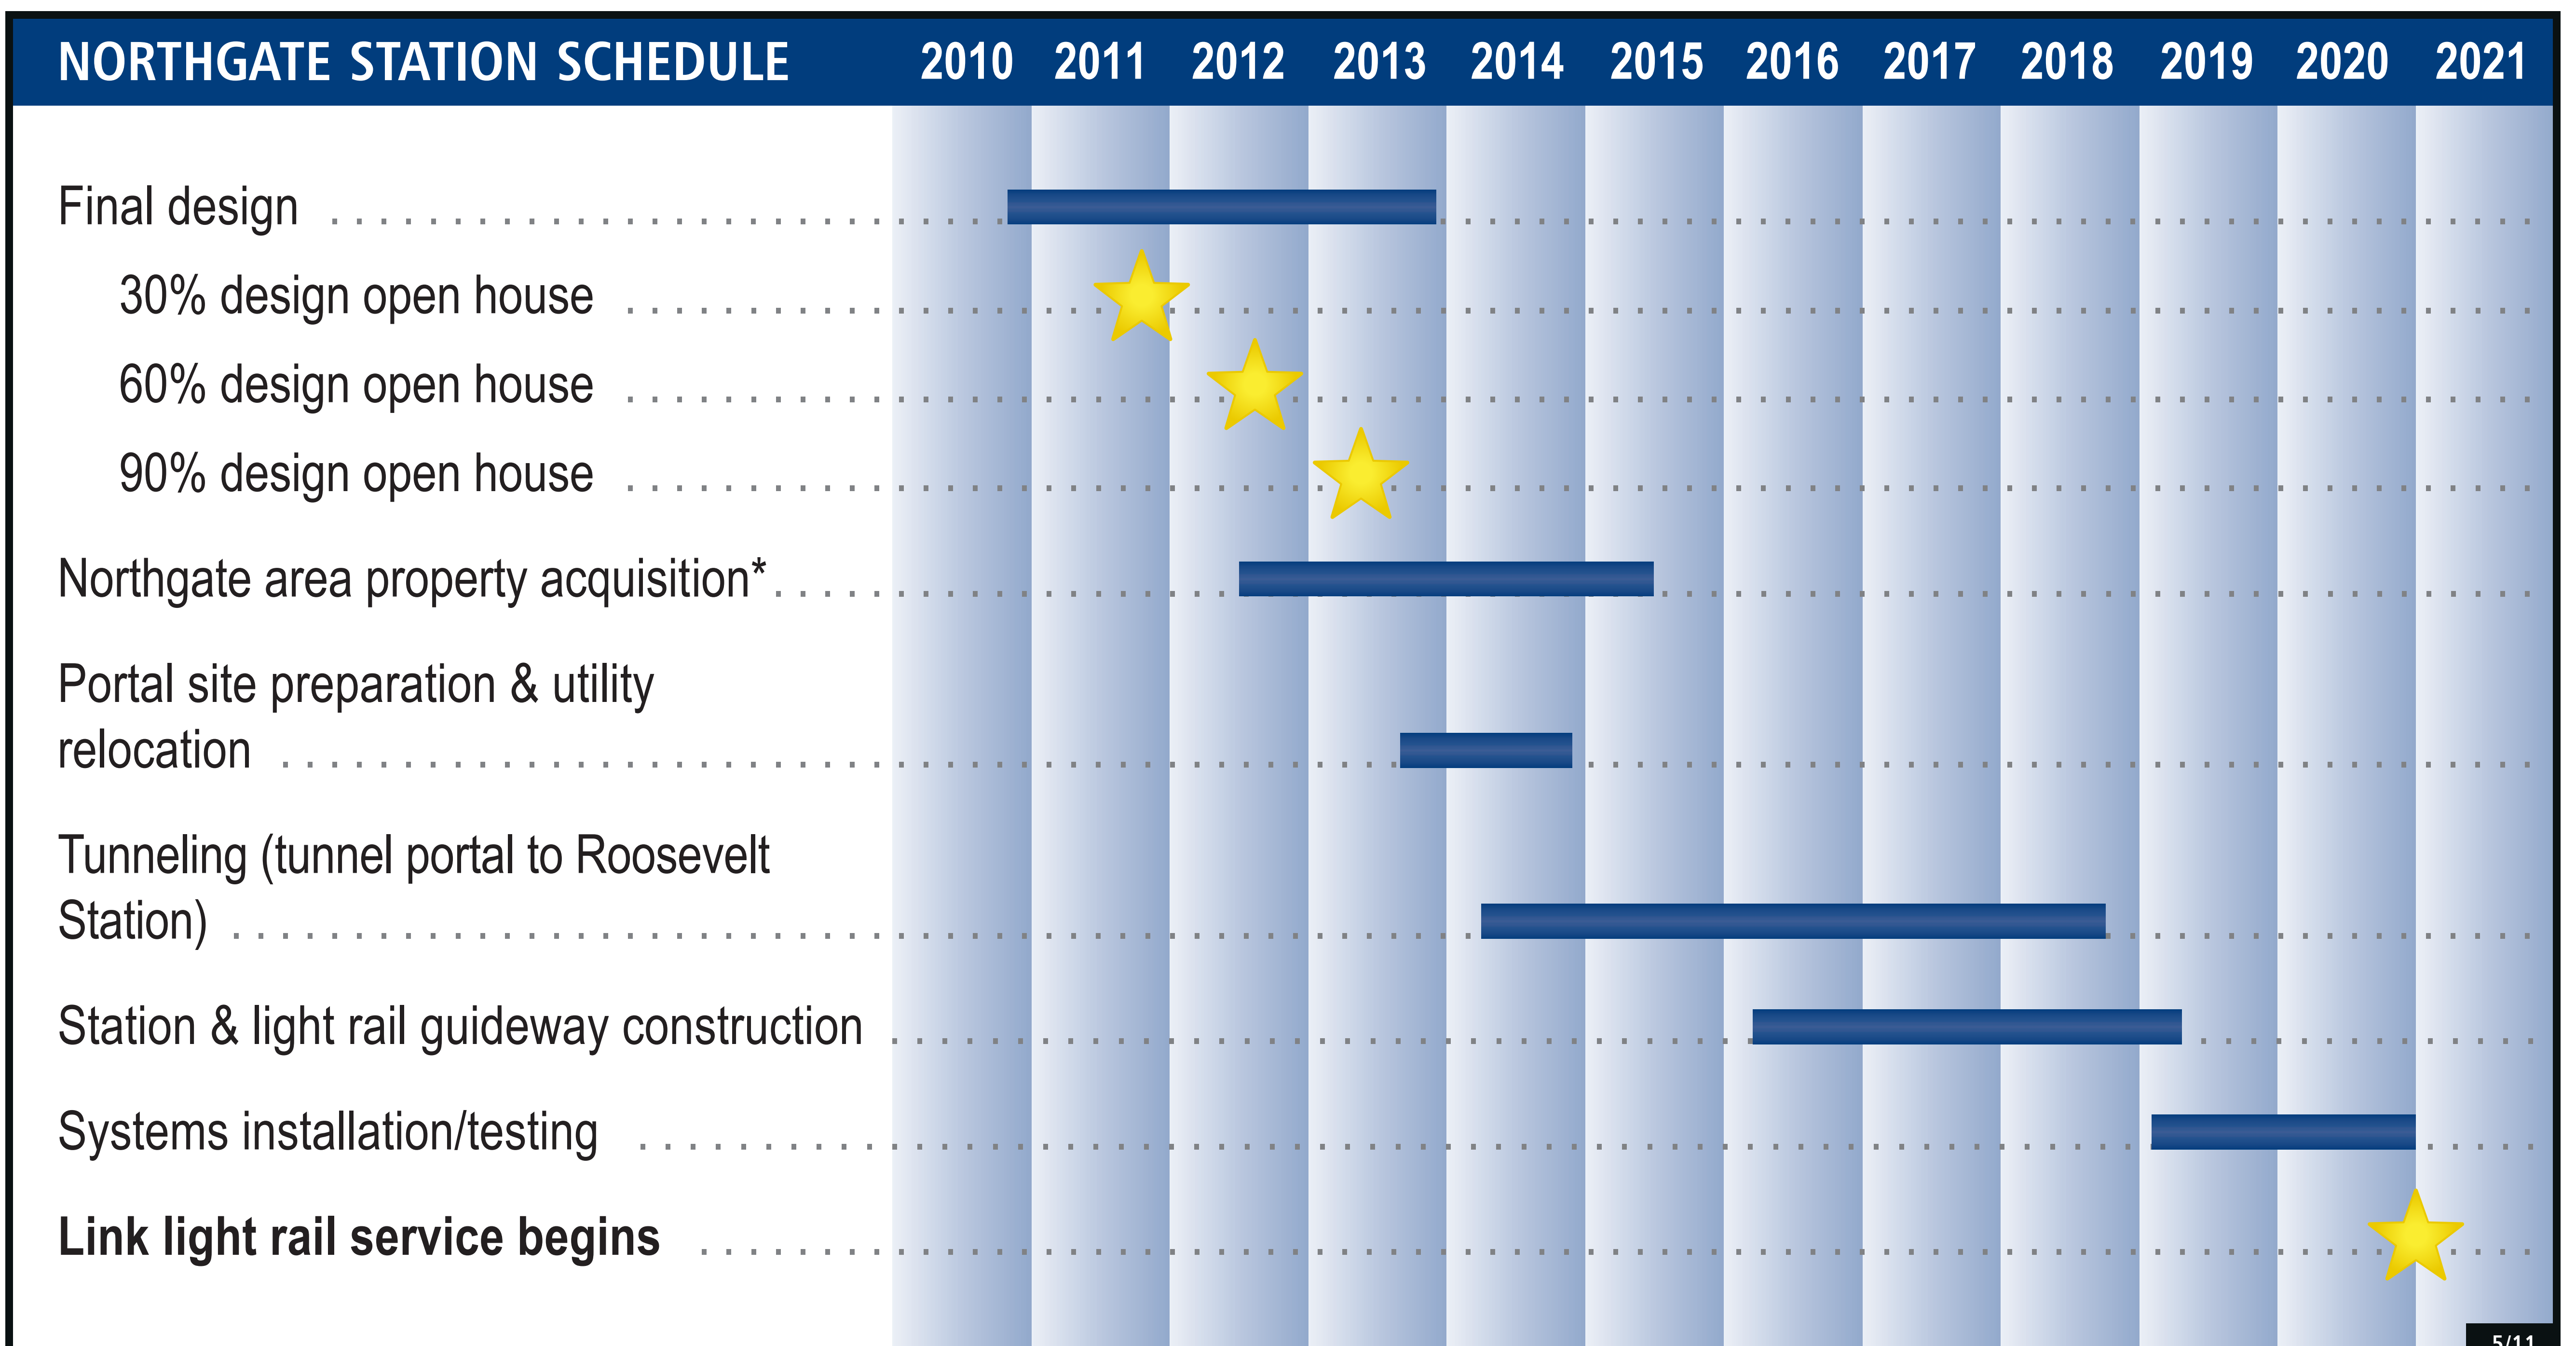

NORTHGATE STATION

NORTH LINK LIGHT RAIL

* Property acquisition is expected to focus on public right-of-way and portions of parking lots near the future Northgate Station.