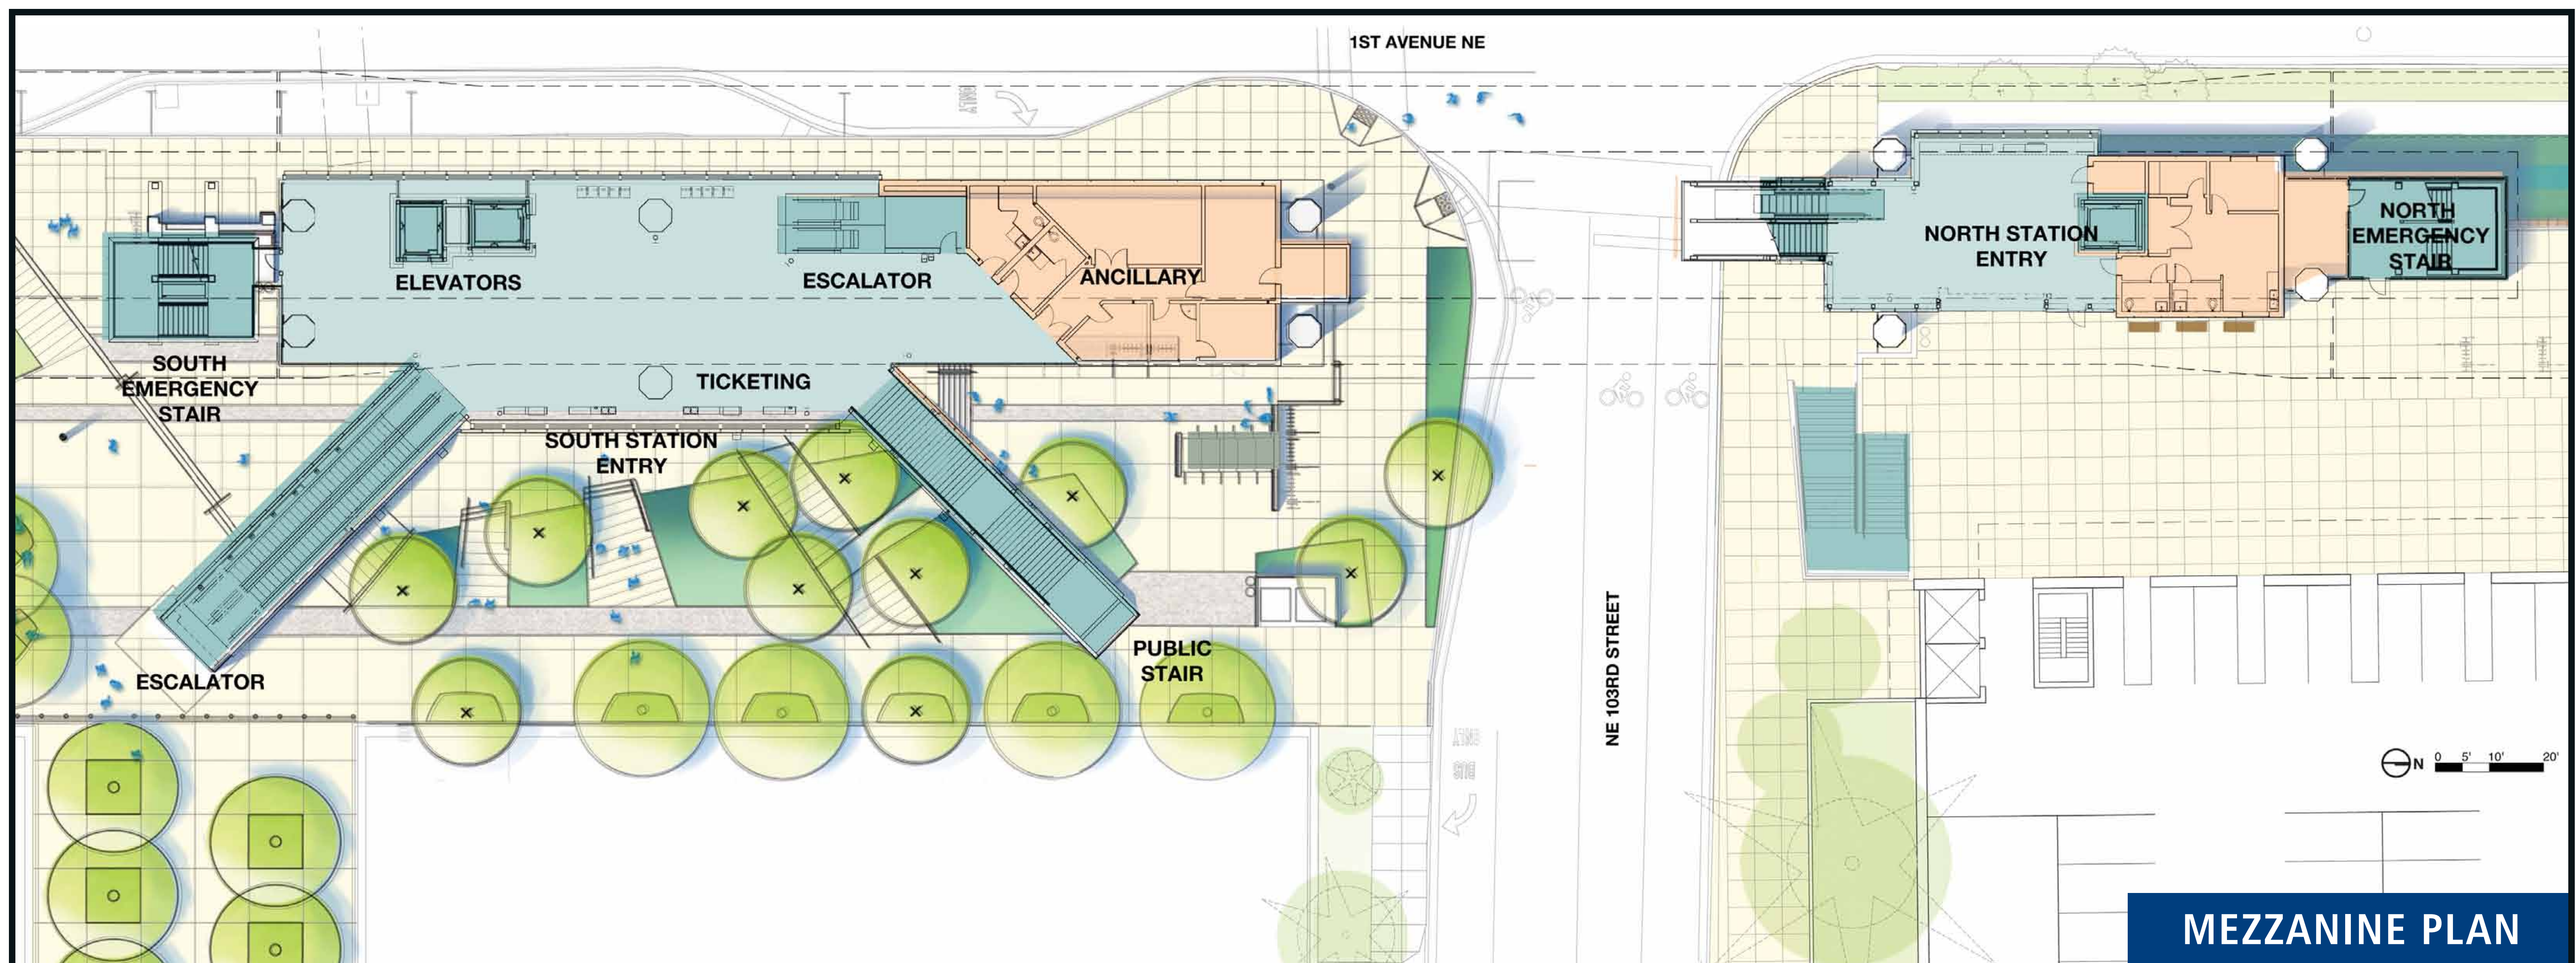

NORTHGATE STATION

NORTHGATE LINK EXTENSION

NORTHGATE STATION SOUTH PLAZA CROSS SECTION

60% STATION DESIGN

NORTHGATE LINK EXTENSION

NORTHGATE STATION NORTHEAST PERSPECTIVE

60% STATION DESIGN
NORTHGATE LINK EXTENSION

NORTHGATE STATION NORTHWEST PERSPECTIVE

60% STATION DESIGN
NORTHGATE LINK EXTENSION

NORTHGATE STATION SOUTHEAST PERSPECTIVE

60% STATION DESIGN
NORTHGATE LINK EXTENSION

NORTHGATE STATION SCHEDULE

NORTHGATE STATION PLATFORM & MEZZANINE PLANS

60% STATION DESIGN
NORTHGATE LINK EXTENSION

PLATFORM PLAN

MEZZANINE PLAN