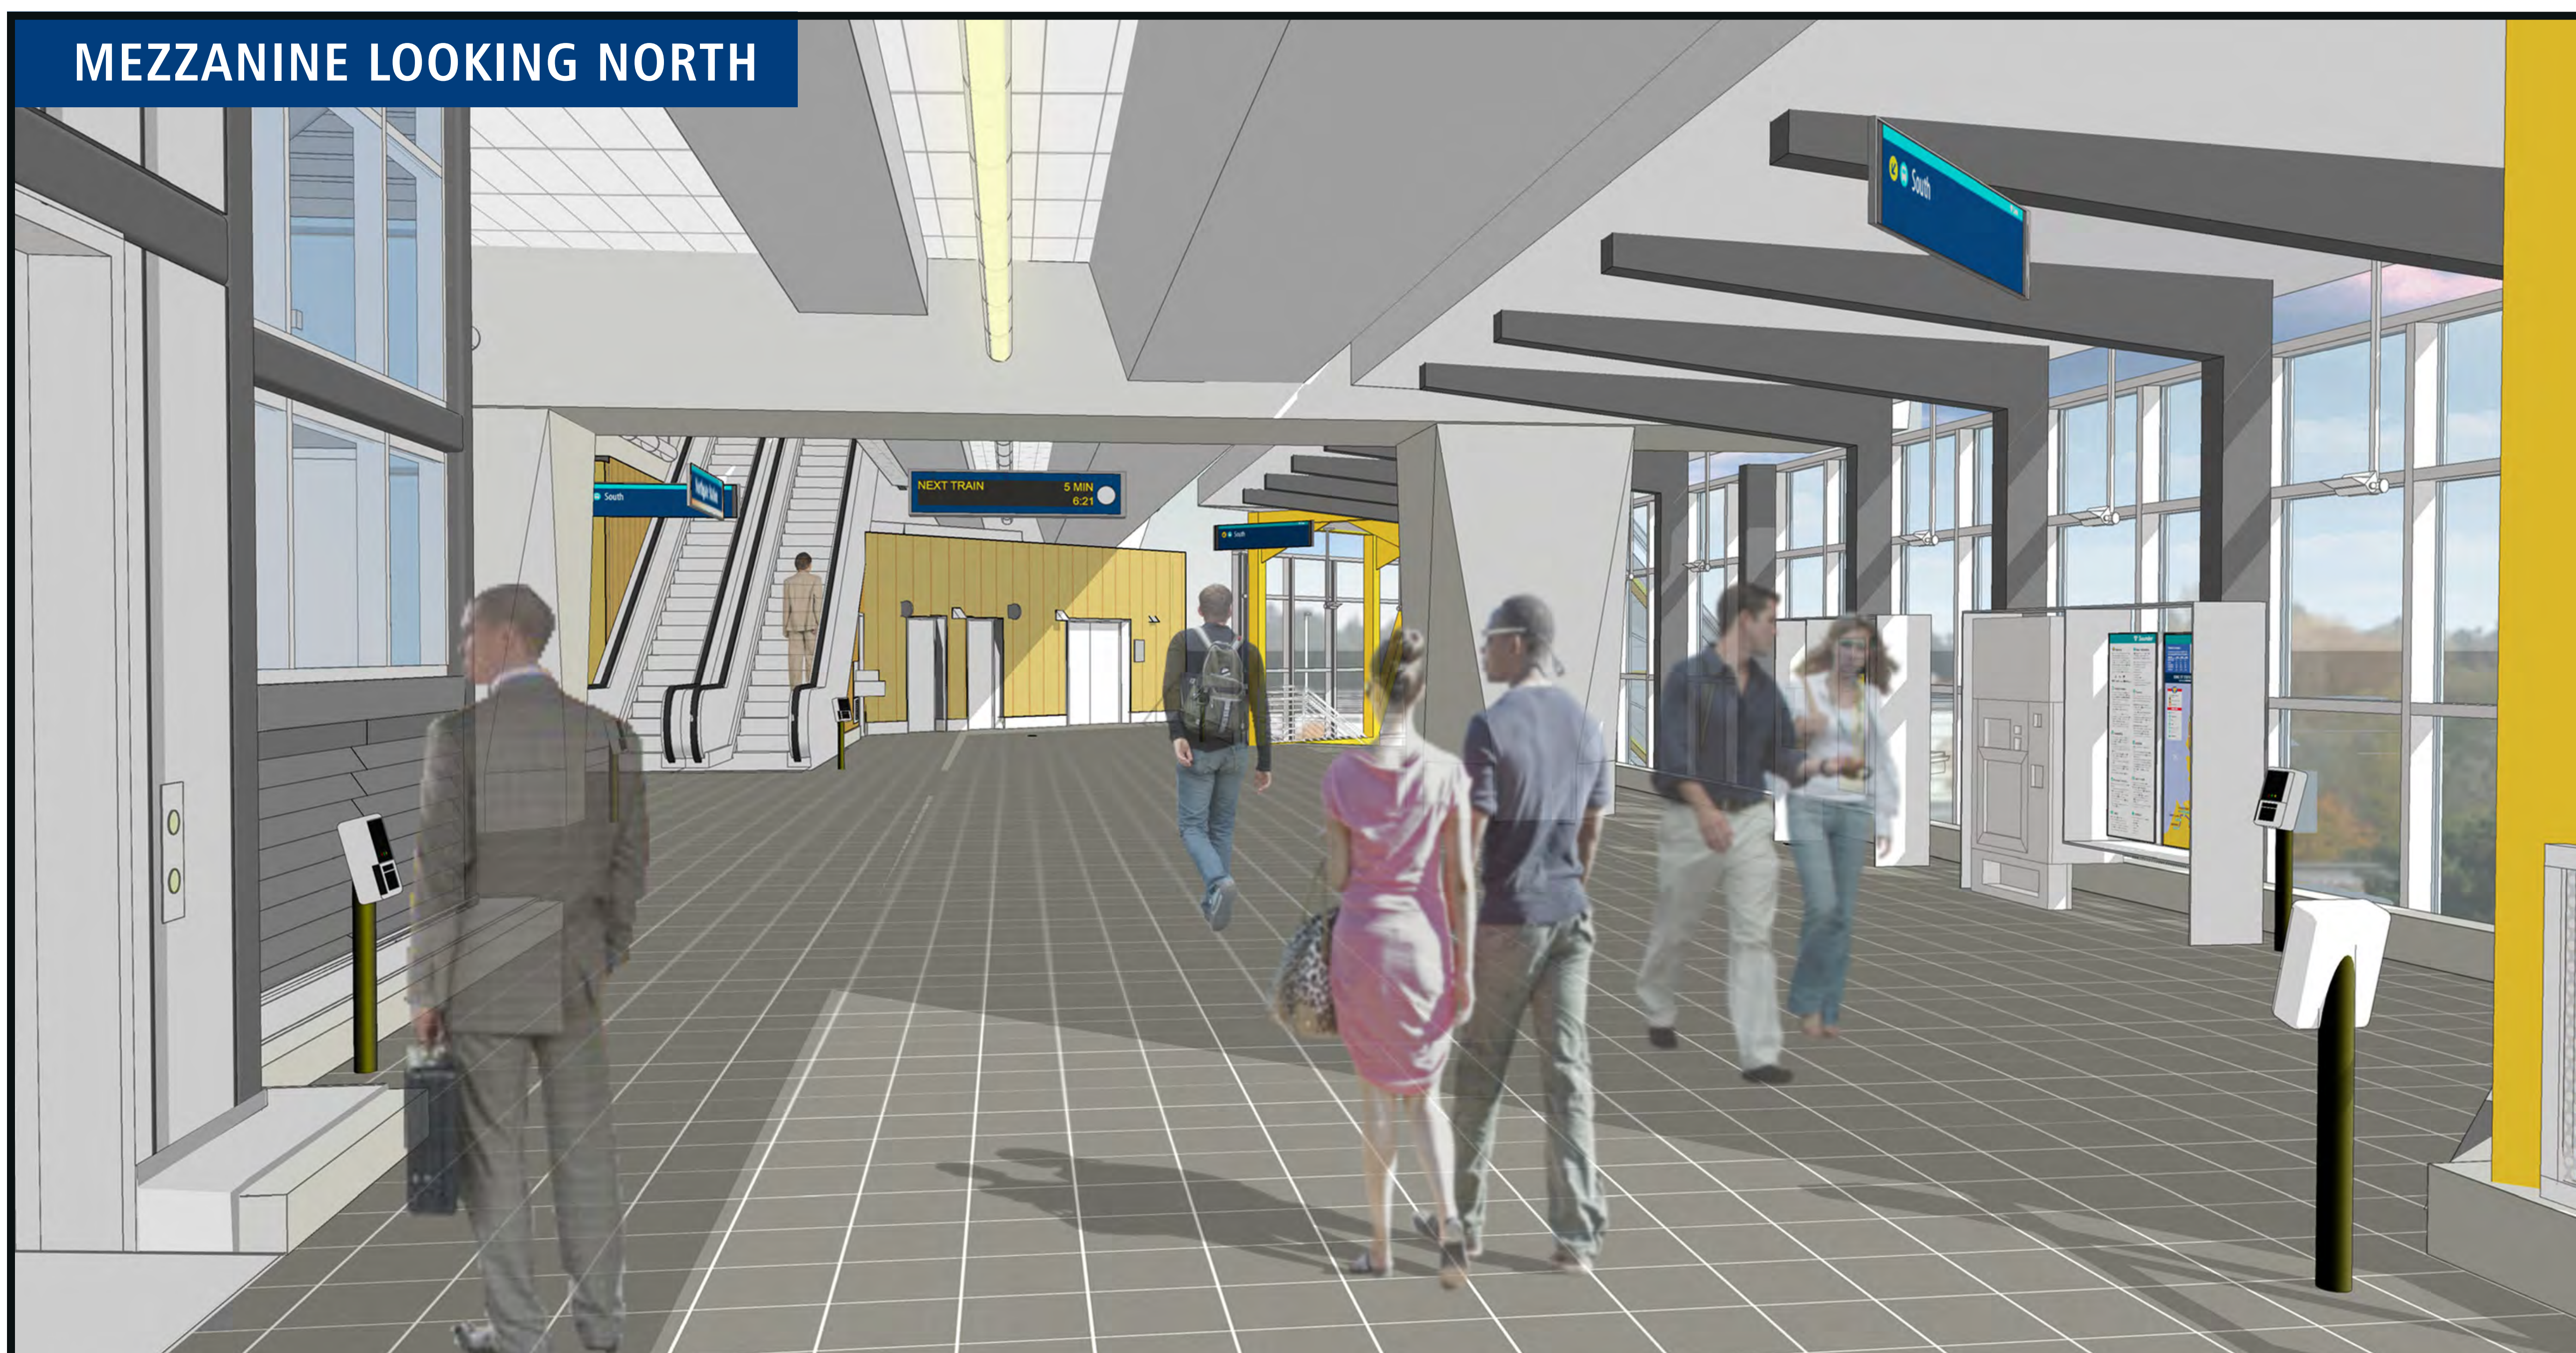

NORTHGATE STATION SITE PLAN

60% STATION DESIGN
NORTHGATE LINK EXTENSION

NORTHGATE STATION PLATFORM & MEZZANINE

60% STATION DESIGN
NORTHGATE LINK EXTENSION

LINK LIGHT RAIL

CURRENT SERVICE AND APPROVED EXTENSIONS

NORTHGATE STATION

NORTHGATE LINK EXTENSION

NORTHGATE STATION SOUTH PLAZA CROSS SECTION

60% STATION DESIGN

NORTHGATE LINK EXTENSION

NORTHGATE STATION NORTHEAST PERSPECTIVE

60% STATION DESIGN
NORTHGATE LINK EXTENSION

NORTHGATE STATION NORTHWEST PERSPECTIVE

60% STATION DESIGN
NORTHGATE LINK EXTENSION

NORTHGATE STATION SOUTHEAST PERSPECTIVE

60% STATION DESIGN
NORTHGATE LINK EXTENSION

NORTHGATE STATION SCHEDULE

NORTHGATE STATION PLATFORM & MEZZANINE PLANS

60% STATION DESIGN
NORTHGATE LINK EXTENSION

PLATFORM PLAN

MEZZANINE PLAN