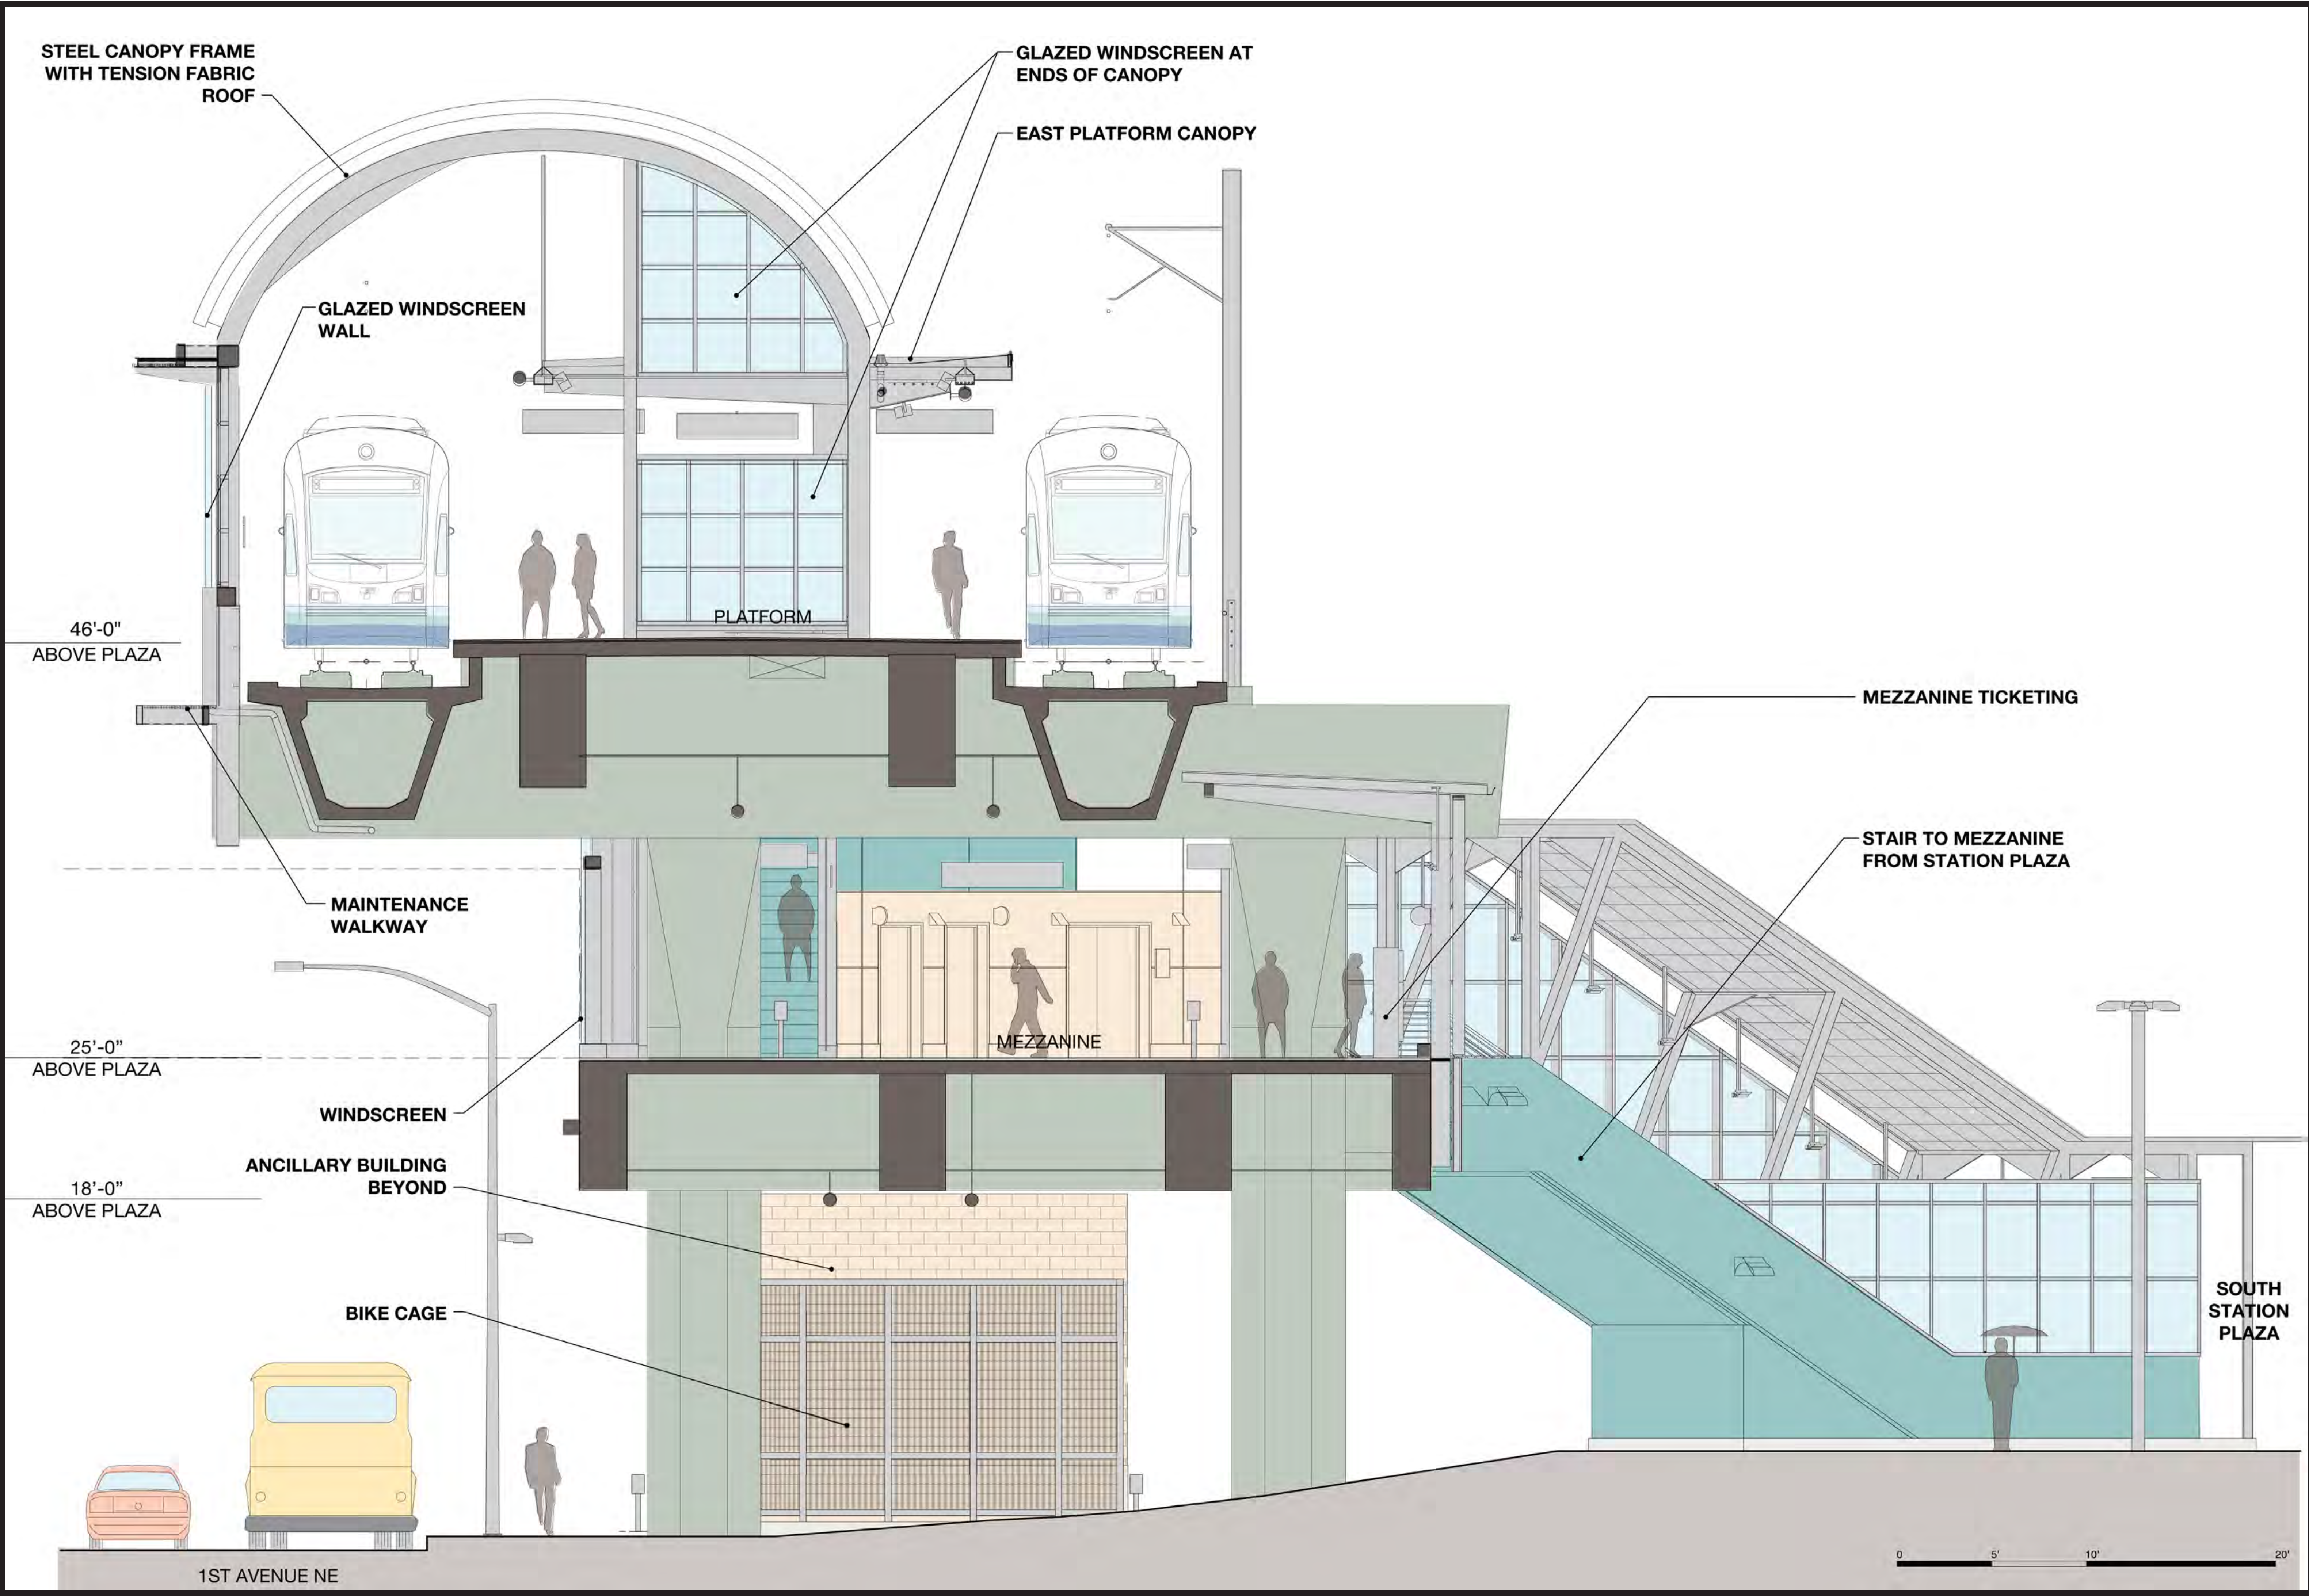

NORTHGATE STATION SITE PLAN

60% STATION DESIGN
NORTHGATE LINK EXTENSION

NORTHGATE STATION PLATFORM & MEZZANINE

60% STATION DESIGN
NORTHGATE LINK EXTENSION

LINK LIGHT RAIL

CURRENT SERVICE AND APPROVED EXTENSIONS

NORTHGATE STATION

NORTHGATE LINK EXTENSION

NORTHGATE STATION SOUTH PLAZA CROSS SECTION

60% STATION DESIGN

NORTHGATE LINK EXTENSION

NORTHGATE STATION NORTHEAST PERSPECTIVE

60% STATION DESIGN
NORTHGATE LINK EXTENSION

NORTHGATE STATION NORTHWEST PERSPECTIVE

60% STATION DESIGN
NORTHGATE LINK EXTENSION

NORTHGATE STATION SOUTHEAST PERSPECTIVE

60% STATION DESIGN
NORTHGATE LINK EXTENSION

NORTHGATE STATION SCHEDULE

NORTHGATE STATION PLATFORM & MEZZANINE PLANS

60% STATION DESIGN
NORTHGATE LINK EXTENSION

PLATFORM PLAN

MEZZANINE PLAN