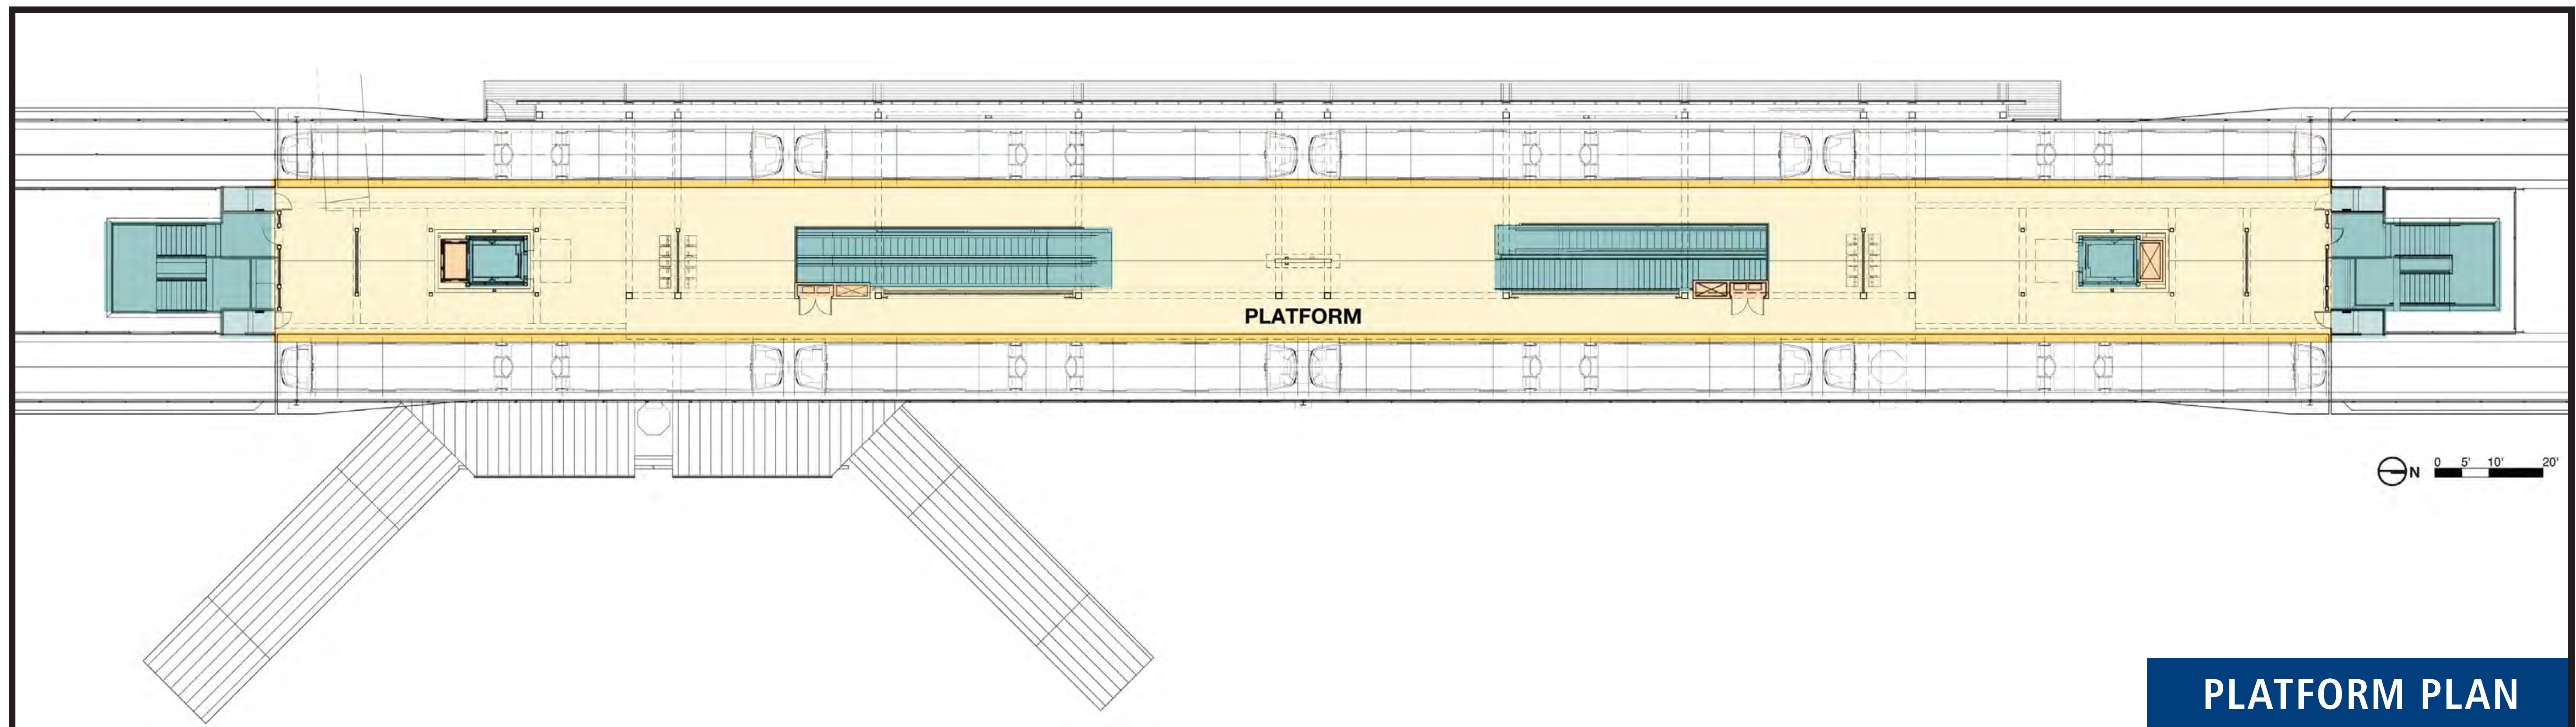

NORTHGATE STATION

NORTHGATE LINK EXTENSION

NORTHGATE STATION SOUTH PLAZA CROSS SECTION

60% STATION DESIGN

NORTHGATE LINK EXTENSION

NORTHGATE STATION NORTHEAST PERSPECTIVE

60% STATION DESIGN
NORTHGATE LINK EXTENSION

NORTHGATE STATION NORTHWEST PERSPECTIVE

60% STATION DESIGN
NORTHGATE LINK EXTENSION

NORTHGATE STATION SOUTHEAST PERSPECTIVE

60% STATION DESIGN
NORTHGATE LINK EXTENSION

NORTHGATE STATION SCHEDULE

NORTHGATE STATION PLATFORM & MEZZANINE PLANS

60% STATION DESIGN
NORTHGATE LINK EXTENSION

PLATFORM PLAN

MEZZANINE PLAN