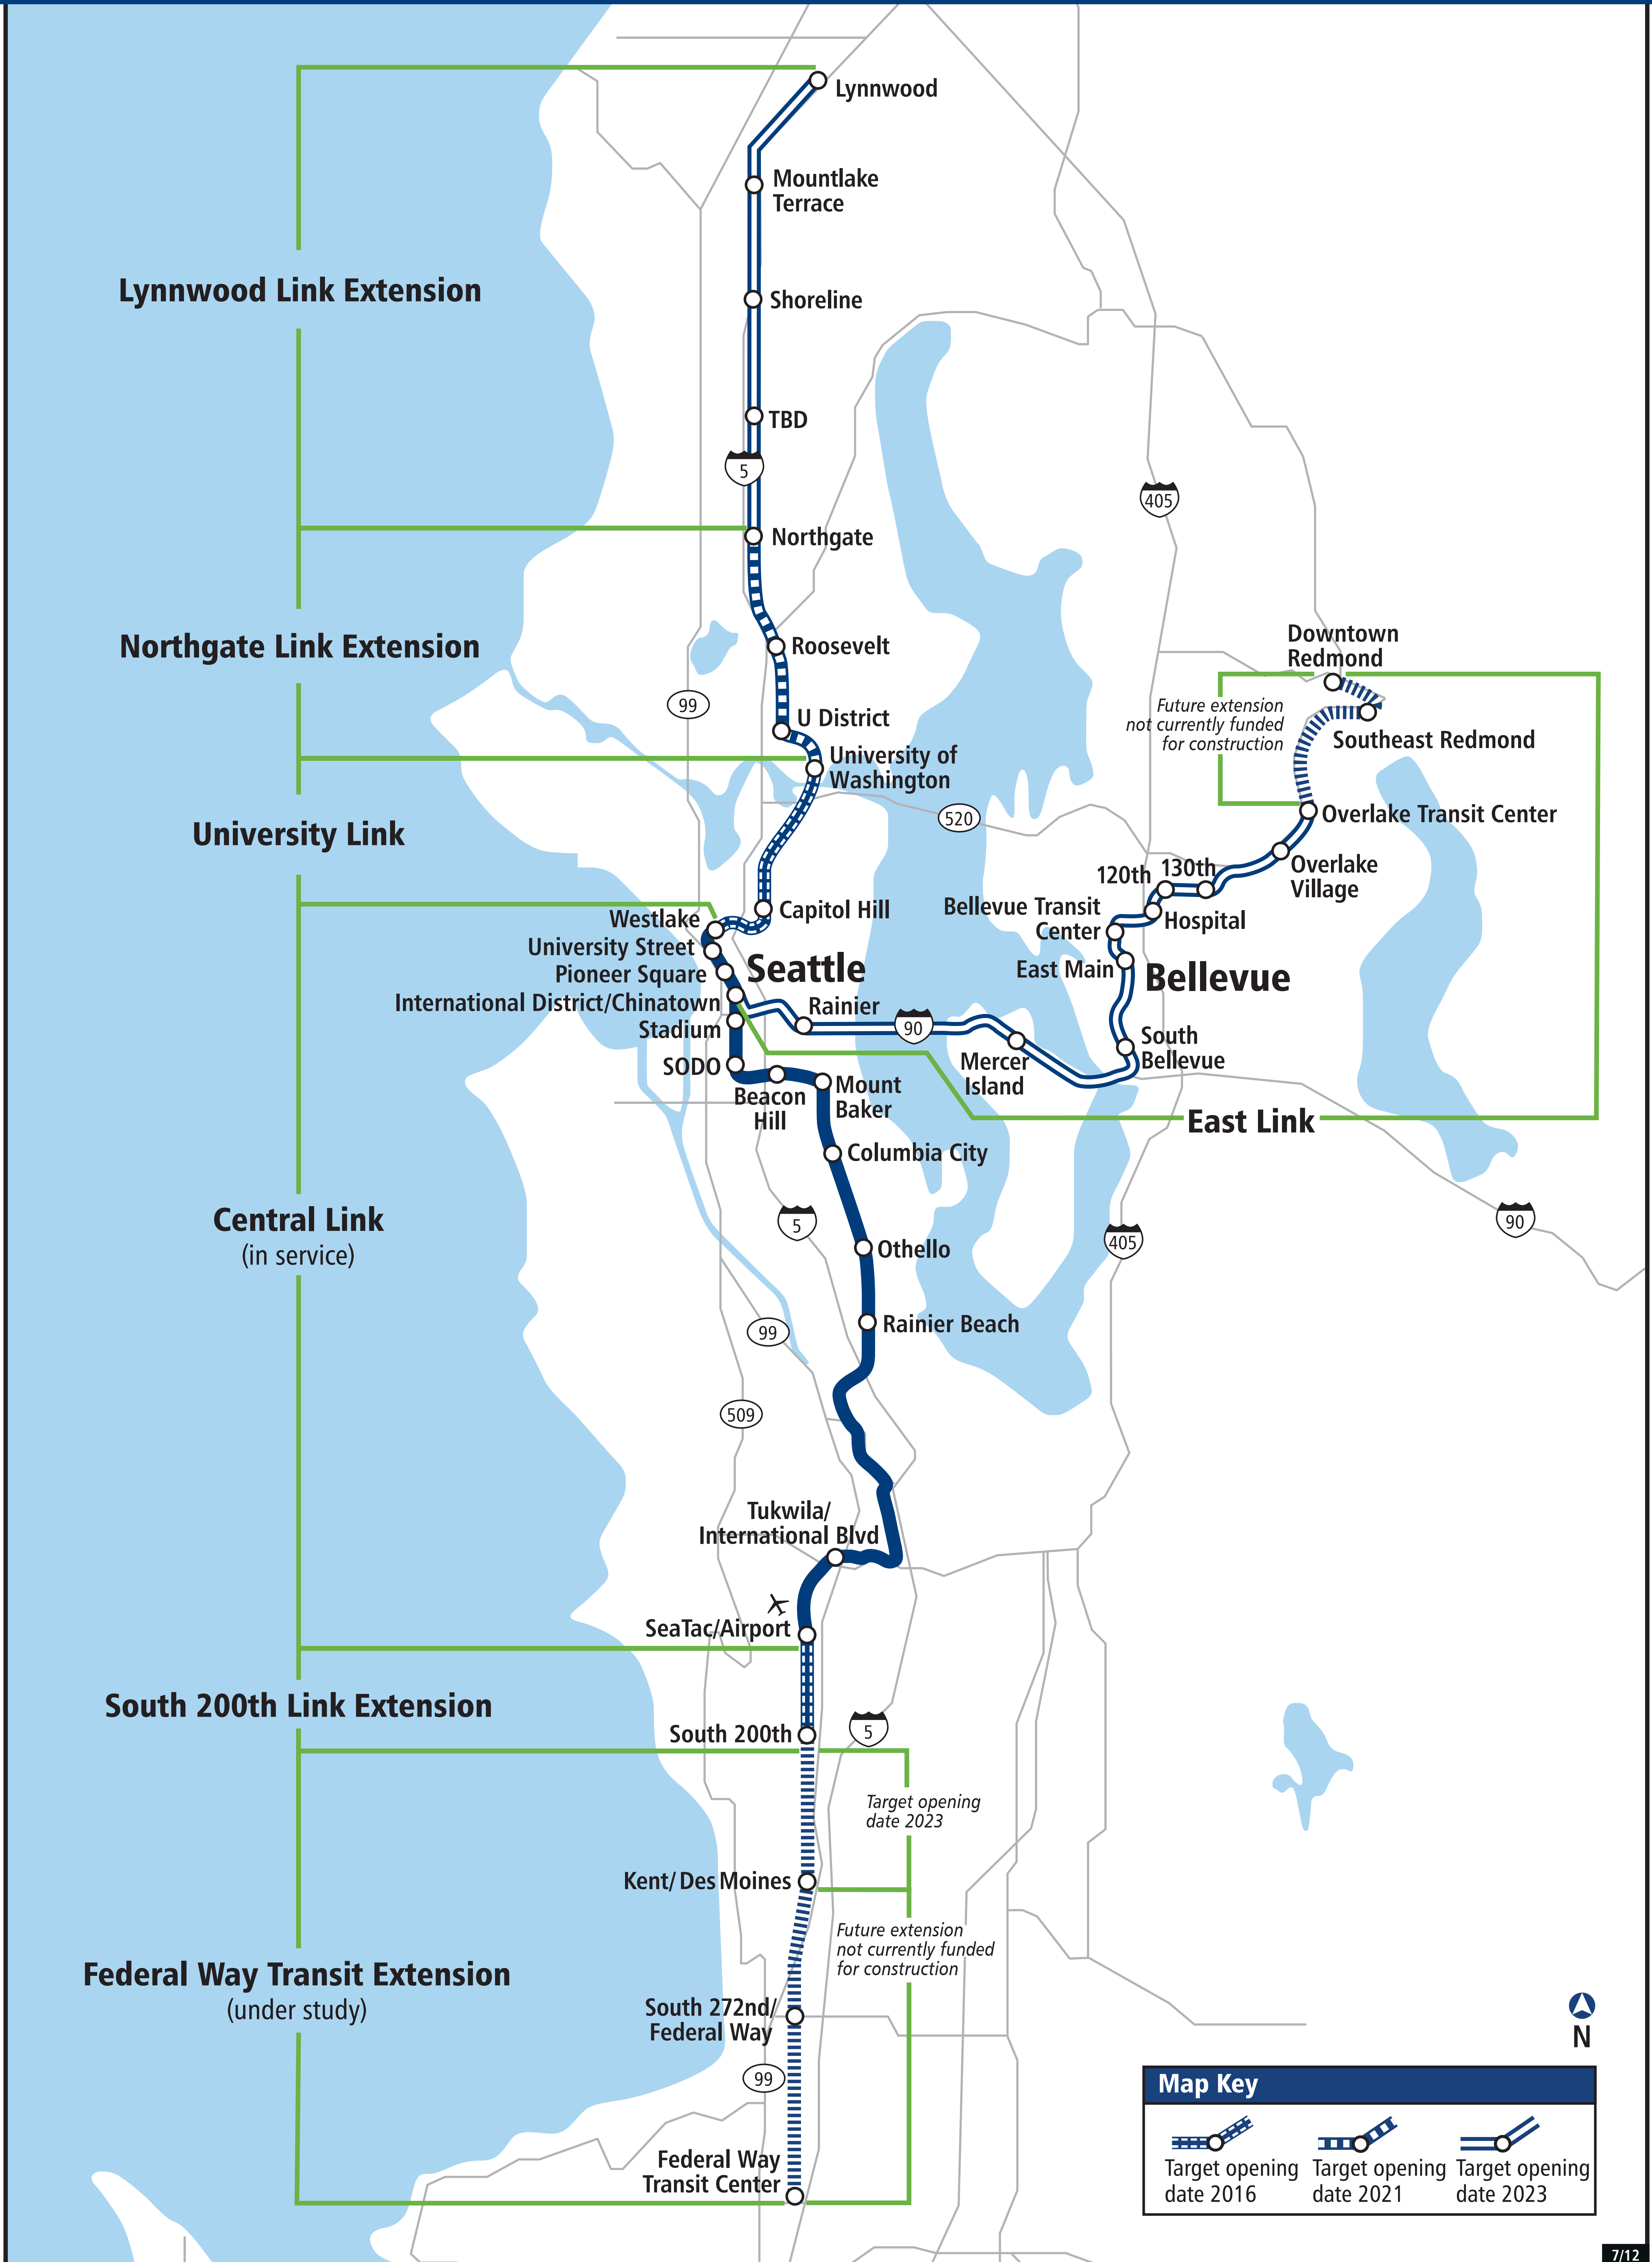

NORTHGATE STATION SITE PLAN

60% STATION DESIGN
NORTHGATE LINK EXTENSION

NORTHGATE STATION PLATFORM & MEZZANINE

60% STATION DESIGN
NORTHGATE LINK EXTENSION

LINK LIGHT RAIL

CURRENT SERVICE AND APPROVED EXTENSIONS

NORTHGATE STATION

NORTHGATE LINK EXTENSION

NORTHGATE STATION SOUTH PLAZA CROSS SECTION

60% STATION DESIGN

NORTHGATE LINK EXTENSION

NORTHGATE STATION NORTHEAST PERSPECTIVE

60% STATION DESIGN
NORTHGATE LINK EXTENSION

NORTHGATE STATION NORTHWEST PERSPECTIVE

60% STATION DESIGN
NORTHGATE LINK EXTENSION

NORTHGATE STATION SOUTHEAST PERSPECTIVE

60% STATION DESIGN
NORTHGATE LINK EXTENSION

NORTHGATE STATION SCHEDULE

NORTHGATE STATION PLATFORM & MEZZANINE PLANS

60% STATION DESIGN
NORTHGATE LINK EXTENSION

PLATFORM PLAN

MEZZANINE PLAN