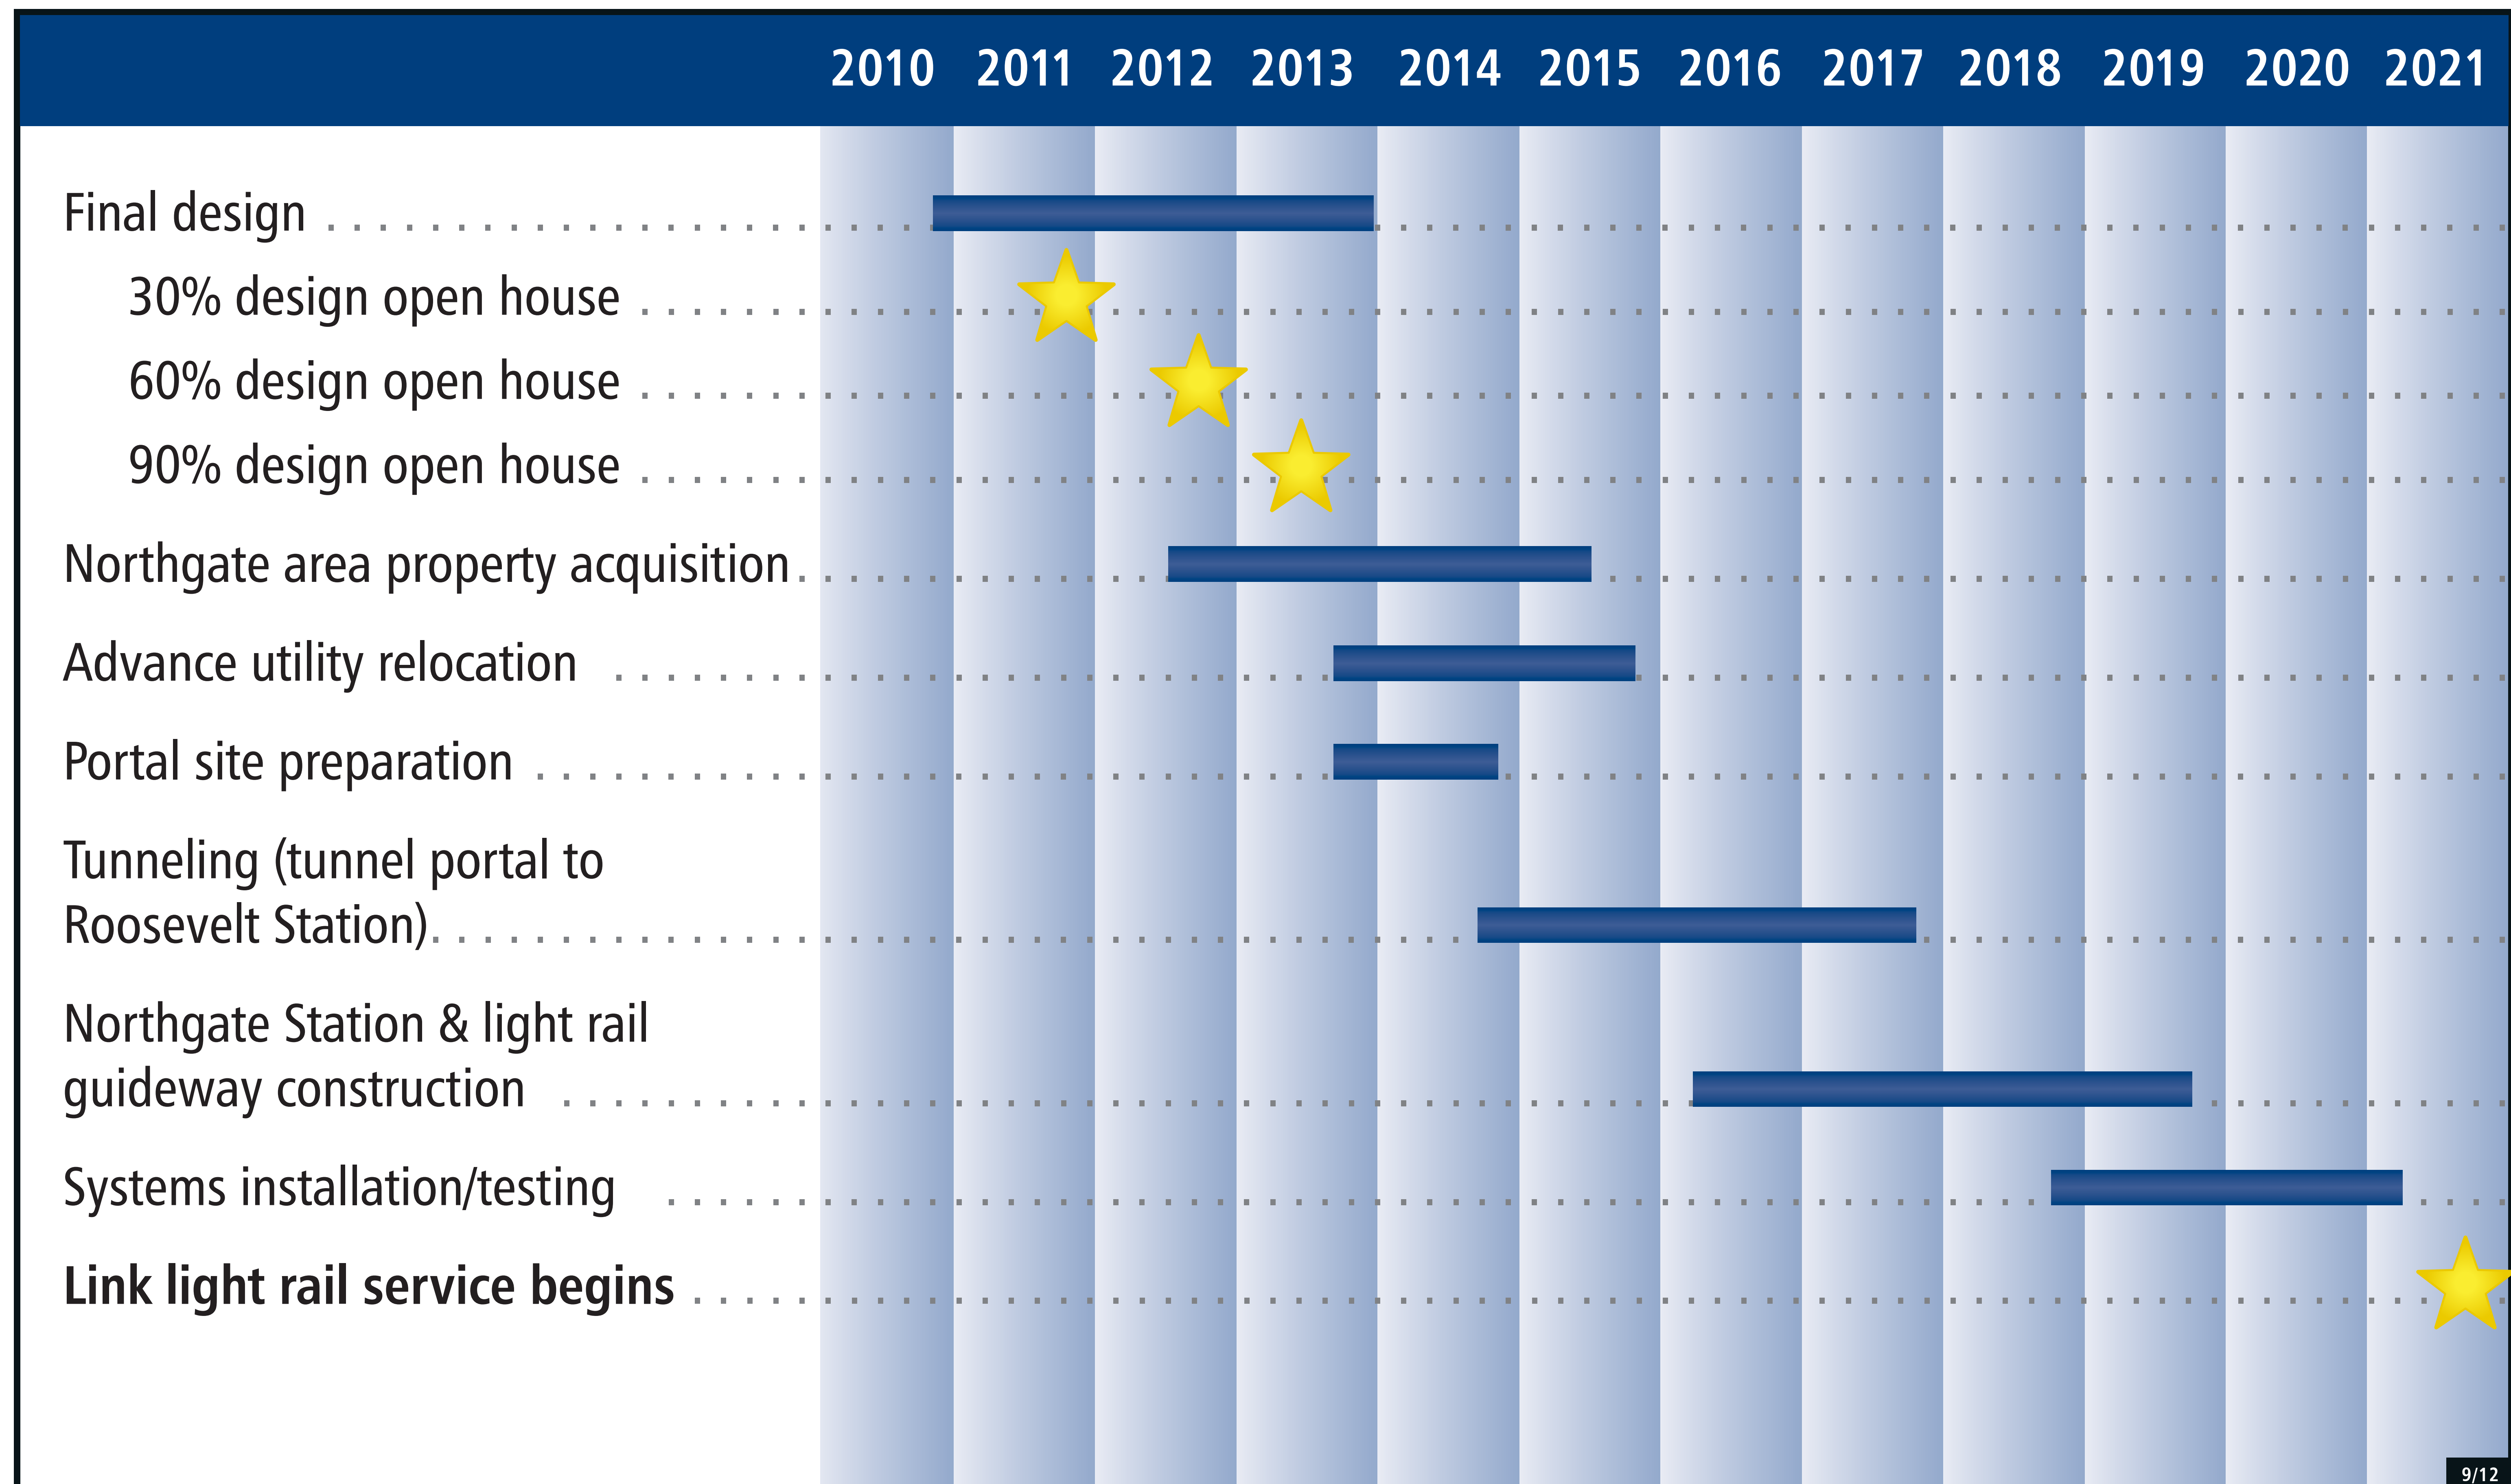

NORTHGATE STATION SITE PLAN

60% STATION DESIGN
NORTHGATE LINK EXTENSION

NORTHGATE STATION PLATFORM & MEZZANINE

60% STATION DESIGN
NORTHGATE LINK EXTENSION

LINK LIGHT RAIL

CURRENT SERVICE AND APPROVED EXTENSIONS

NORTHGATE STATION

NORTHGATE LINK EXTENSION

NORTHGATE STATION SOUTH PLAZA CROSS SECTION

60% STATION DESIGN

NORTHGATE LINK EXTENSION

NORTHGATE STATION NORTHEAST PERSPECTIVE

60% STATION DESIGN
NORTHGATE LINK EXTENSION

NORTHGATE STATION NORTHWEST PERSPECTIVE

60% STATION DESIGN
NORTHGATE LINK EXTENSION

NORTHGATE STATION SOUTHEAST PERSPECTIVE

60% STATION DESIGN
NORTHGATE LINK EXTENSION

NORTHGATE STATION SCHEDULE

NORTHGATE STATION PLATFORM & MEZZANINE PLANS

60% STATION DESIGN
NORTHGATE LINK EXTENSION

PLATFORM PLAN

MEZZANINE PLAN