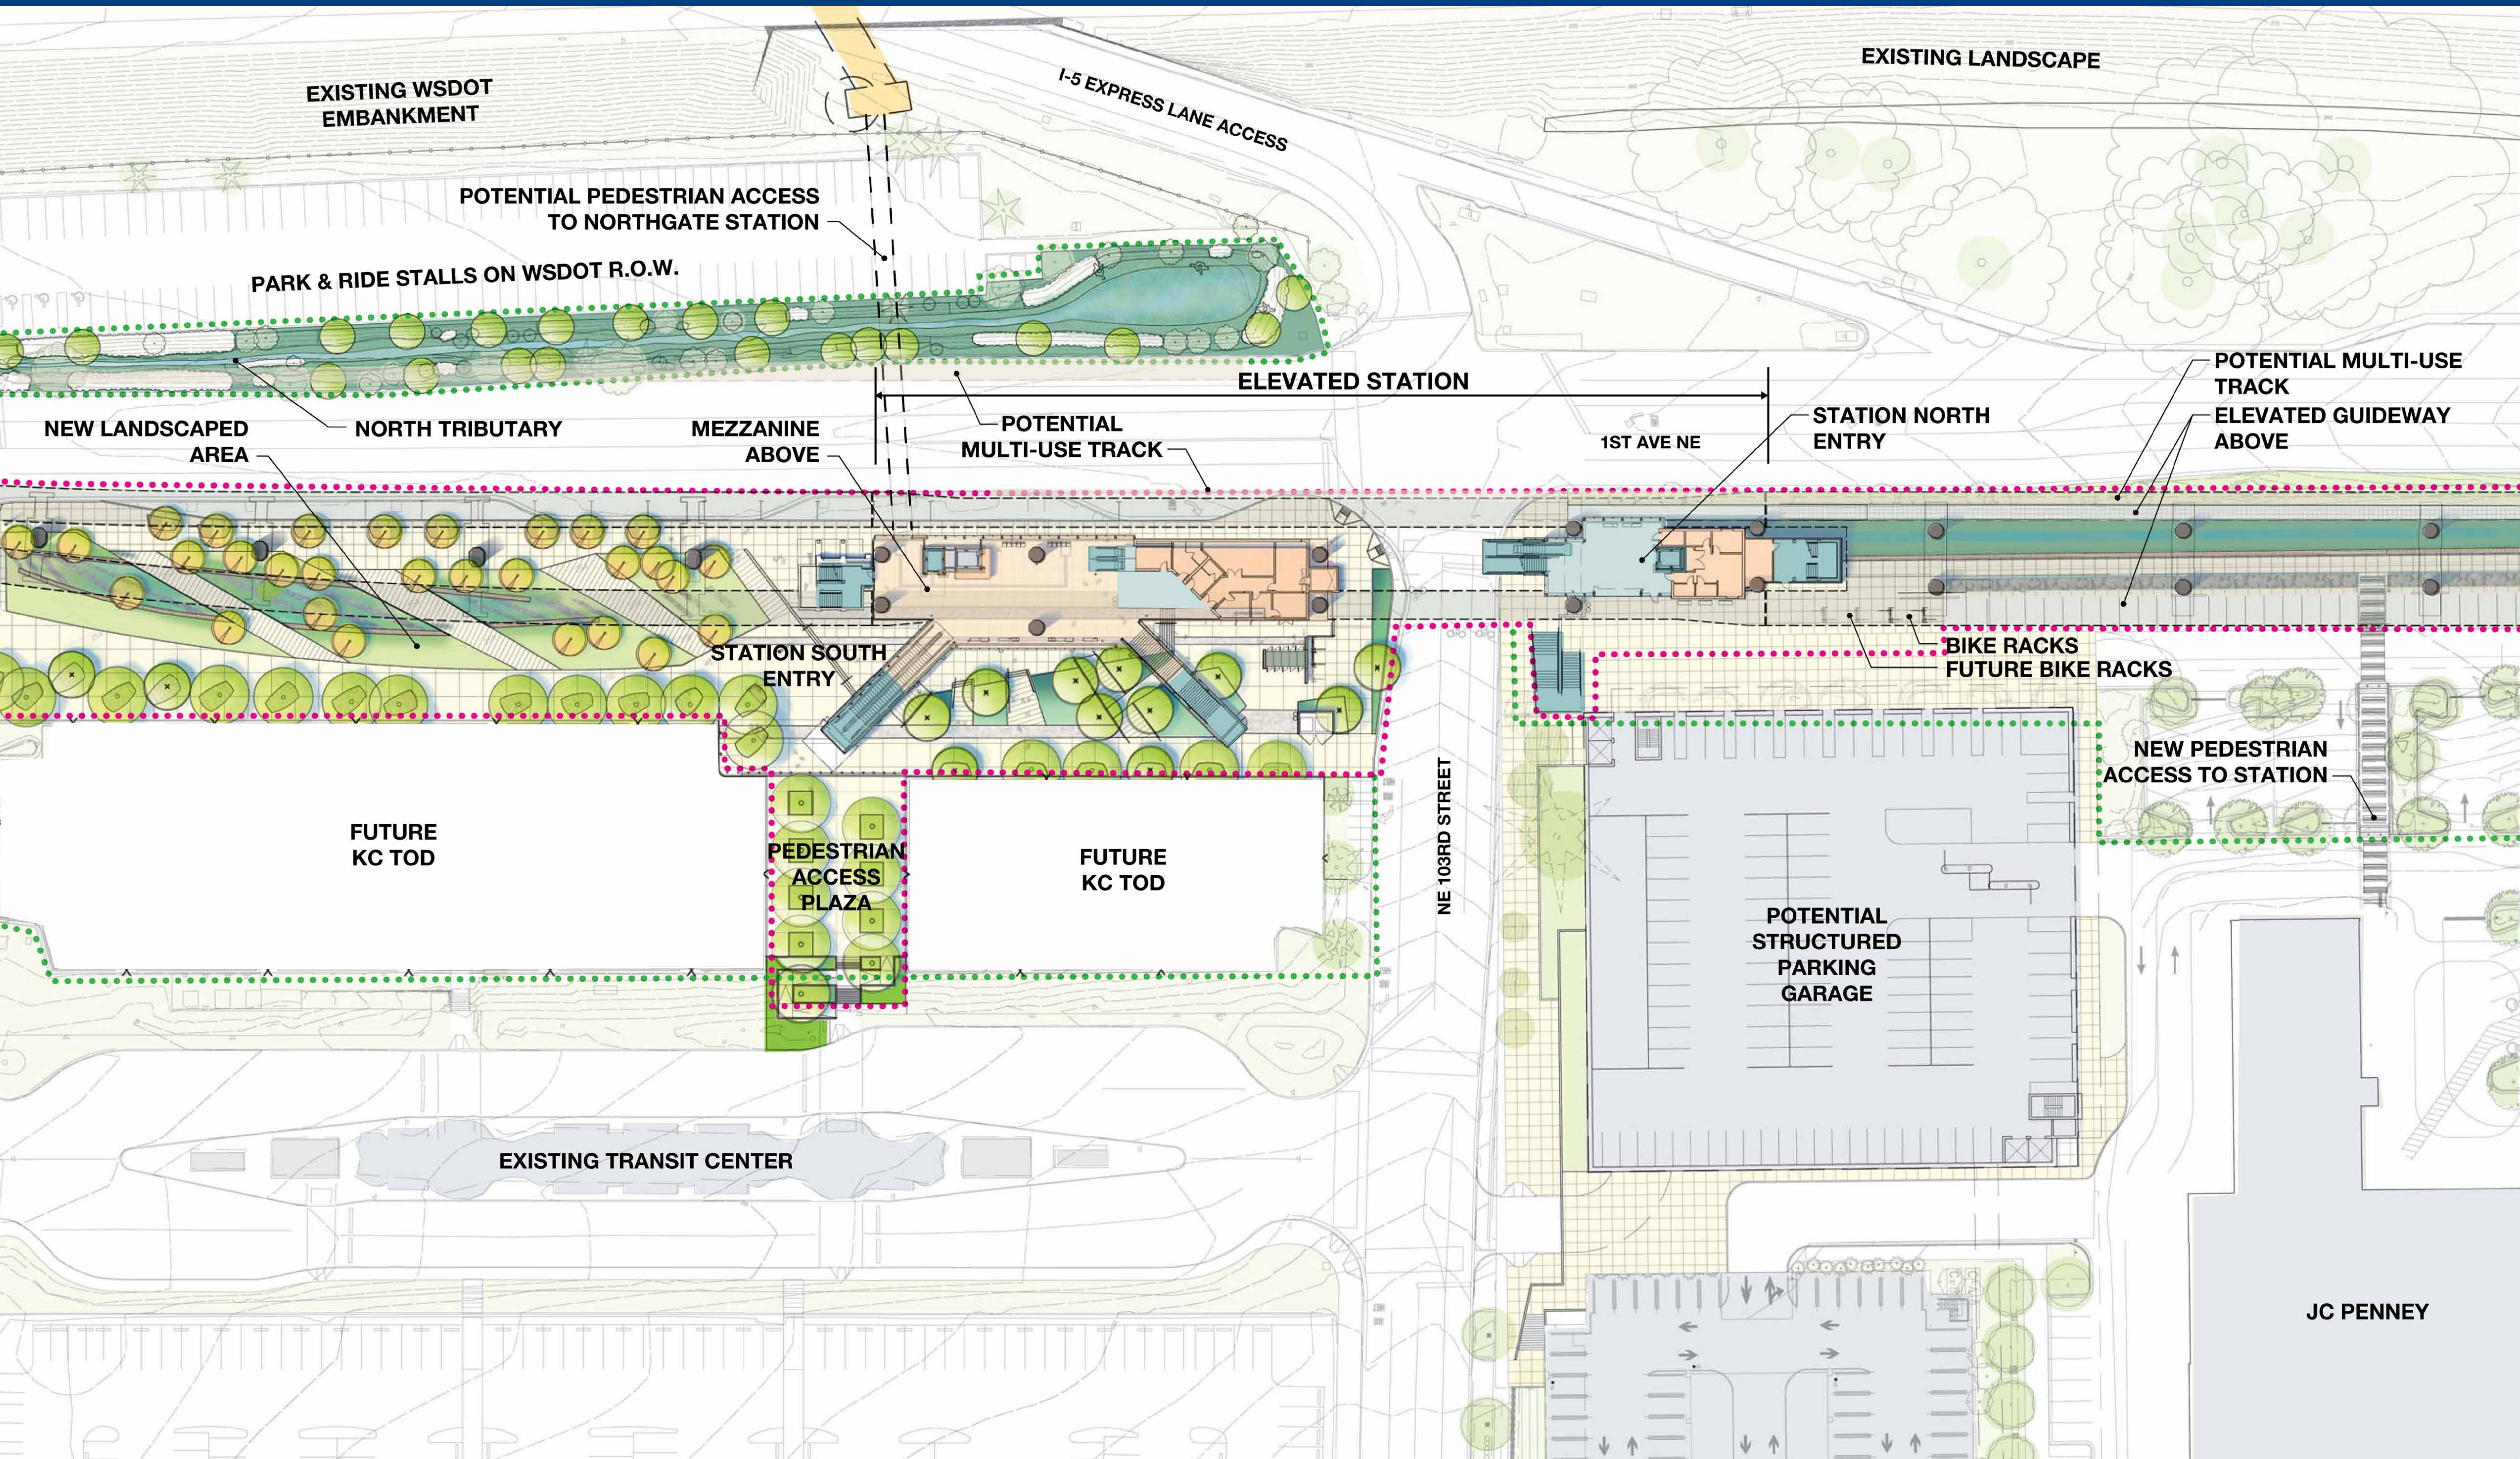

NORTHGATE STATION SITE PLAN

60% STATION DESIGN
NORTHGATE LINK EXTENSION

NORTHGATE STATION PLATFORM & MEZZANINE

60% STATION DESIGN
NORTHGATE LINK EXTENSION

LINK LIGHT RAIL

CURRENT SERVICE AND APPROVED EXTENSIONS

NORTHGATE STATION

NORTHGATE LINK EXTENSION

NORTHGATE STATION SOUTH PLAZA CROSS SECTION

60% STATION DESIGN

NORTHGATE LINK EXTENSION

NORTHGATE STATION NORTHEAST PERSPECTIVE

60% STATION DESIGN
NORTHGATE LINK EXTENSION

NORTHGATE STATION NORTHWEST PERSPECTIVE

60% STATION DESIGN
NORTHGATE LINK EXTENSION

NORTHGATE STATION SOUTHEAST PERSPECTIVE

60% STATION DESIGN
NORTHGATE LINK EXTENSION

NORTHGATE STATION SCHEDULE

NORTHGATE STATION PLATFORM & MEZZANINE PLANS

60% STATION DESIGN
NORTHGATE LINK EXTENSION

PLATFORM PLAN

MEZZANINE PLAN