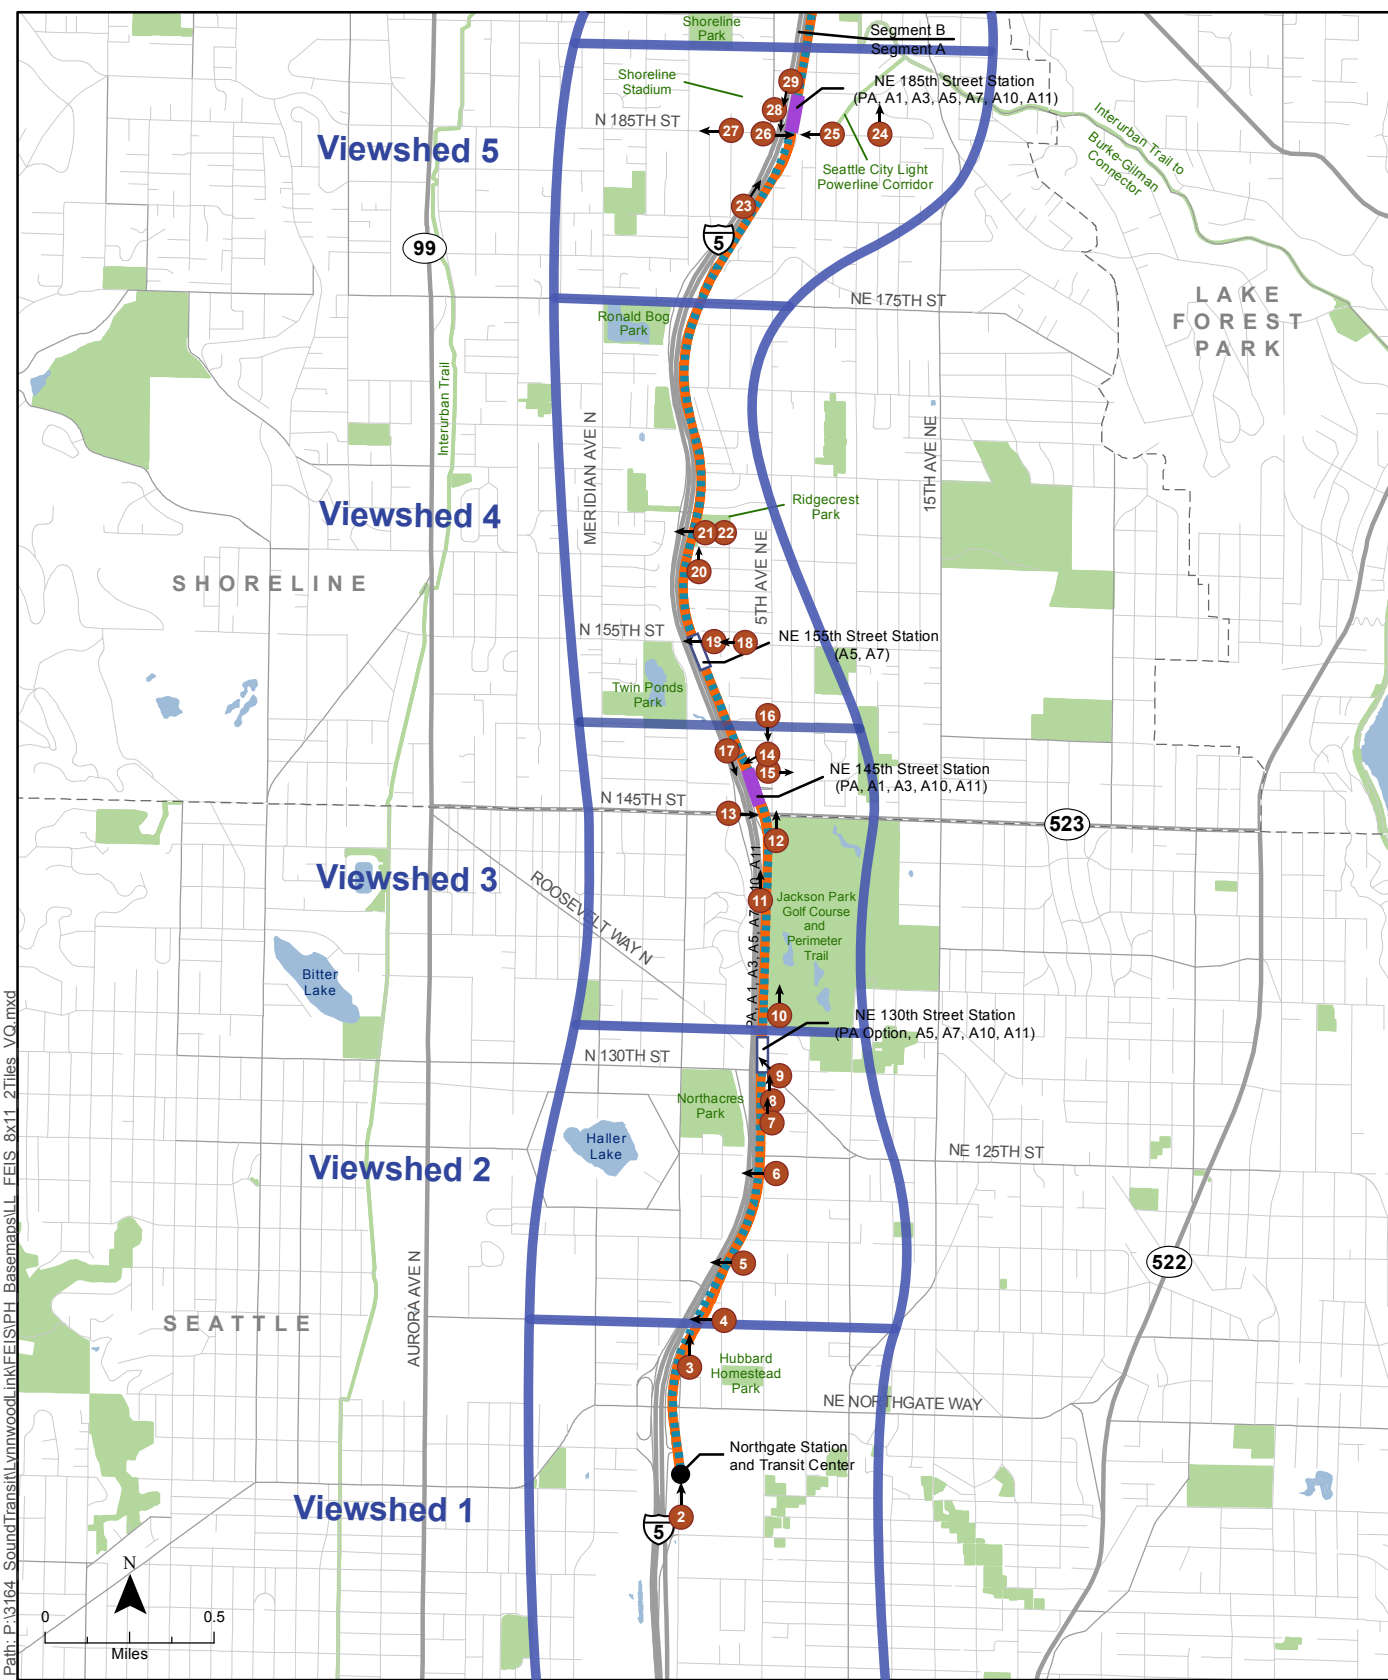

Appendix G

Visual Simulations and Illustrations

Path: P:\3164_SoundTransit\Lynnwood\link\FEIS\PH_Basemaps\ILL_FEIS_8x11_2Tiles_VQ.mxd

- Preferred Alternative (PA)
- Preferred Alternative Station Location
- - - Other Light Rail Alternatives
- Other Alternative Station Location
- Preferred Alternative and Other Alternatives

- Viewshed Lines
- Viewpoints

Figure G-1
Viewpoints Segment A

Figure G-2. Viewpoint 1
I-5 Northbound at NE 97th Street
View to the north
Existing View
(does not show pending Northgate Extension)

Figure G-3. Viewpoint 1
I-5 Northbound at NE 97th Street
View to the north
Simulation: All Alternatives
(with Northgate Extension and Lynnwood Link Extension)

Figure G-4. Viewpoint 2
1st Avenue NE at NE 97th Street
View to the north
Existing View
(does not show pending Northgate Extension)

Figure G-5. Viewpoint 2
1st Avenue NE at NE 97th Street
View to the north
Simulation: All Alternatives
(pending Northgate Extension in white and Lynnwood Link Extension in gray)

Lynnwood Link Extension

Figure G-6. Viewpoint 3
1st Avenue NE at NE 113th Street
View to the north
Existing View

Note: Relandscaping or vegetation replacement not yet shown.

Figure G-7. Viewpoint 3
1st Avenue NE at NE 113th Street
View to the north
Simulation: Preferred Alternative