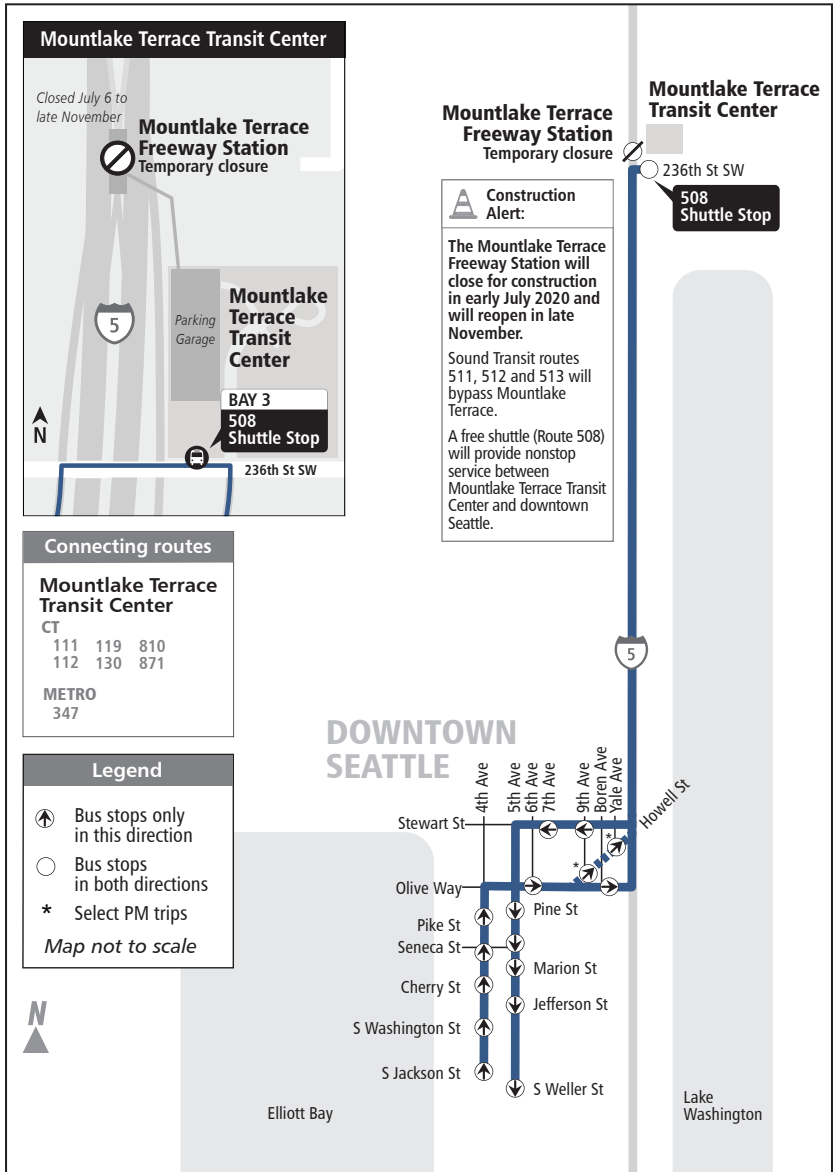

Route 508

EFFECTIVE JULY 2020 THROUGH NOVEMBER 2020

Free Mountlake Terrace Shuttle