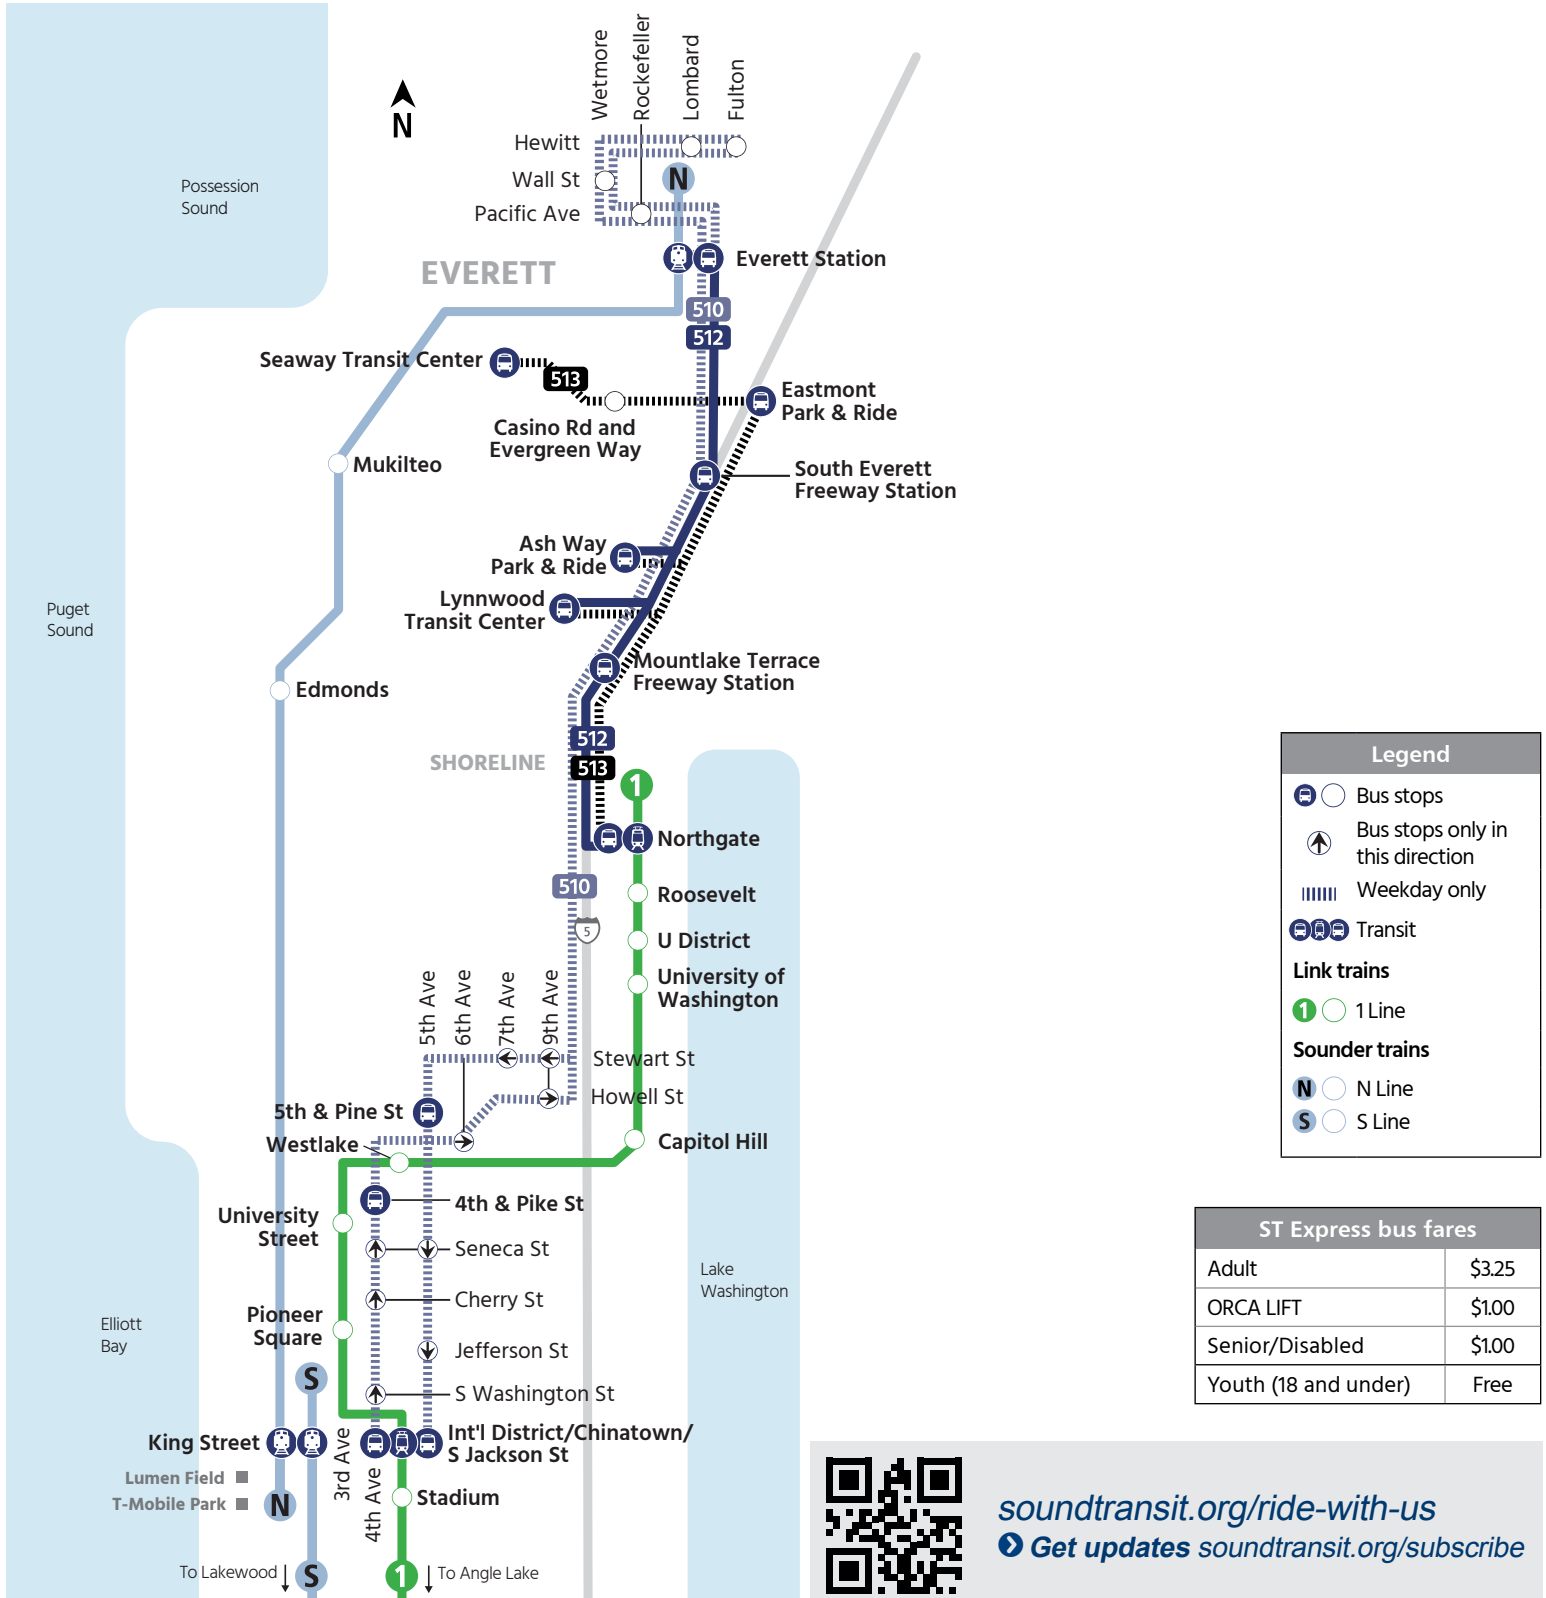

ST Express

510 Everett – Seattle 512 Everett – Northgate 513 Seaway TC– Northgate

Effective September 3, 2023 – March 30, 2024

soundtransit.org/ride-with-us
Get updates soundtransit.org/subscribe

510/512/513 Everett – Northgate, Seattle

p.m. in bold

Continued >>

Route 510 Everett - Seattle

Route 512 Everett - Northgate

Route 513 Seaway Transit Center - Northgate via Ash Way

① Line Northgate Station - Angle Lake (Northgate - Westlake 16 min, Northgate - SeaTac/Airport 53 min.)

p.m. in bold

Route 510 Everett - Seattle

Route 512 Everett - Northgate

Route 513 Seaway Transit Center - Northgate via Ash Way

① Line Northgate Station - Angle Lake (Northgate - Westlake 16 min, Northgate - SeaTac/Airport 53 min.)

p.m. in bold

Continued >>

Route 510 Everett - Seattle

Route 512 Everett - Northgate

Route 513 Seaway Transit Center – Northgate via Ash Way

① Line Northgate Station - Angle Lake (Northgate - Westlake 16 min, Northgate - SeaTac/Airport 53 min.)