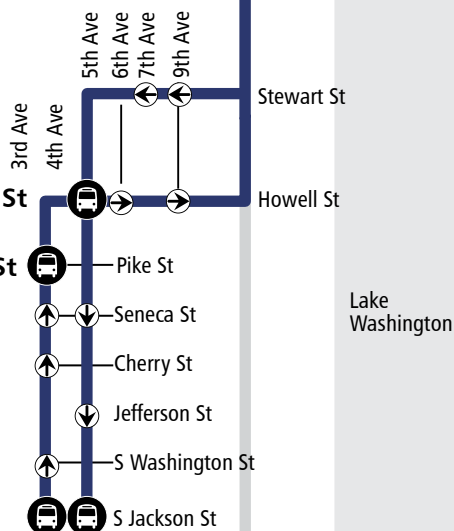

ST Express

510 Everett – Seattle

Adult fares \$3.25

Effective October 2, 2021 – March 19, 2022

Port Gardner

EVERETT

Mountlake Terrace Fwy Station

SHORELINE

Elliott Bay

Lumen Field ■
T-Mobile Park ■

Connecting routes

Mountlake Terrace Freeway Station

CT	111	130	415	871
	112	410	435	
	119	413	810	

METRO 347

ST	511	513
----	-----	-----

Lynnwood TC

C Trips begin at Hewitt & Fulton in Downtown Everett 7 minutes earlier.

^ For service to Northgate Station, transfer at Mountlake Terrace for a southbound ST Express 511, 512, 513 or CT Route 810, 871.

^ For service from Northgate Station, passengers should take an ST Express route 511, 512 or 513 bus and transfer at Mountlake Terrace.

* This is an estimated timepoint for public guidance only. Buses will proceed on arrival to the next timepoint. This may be before the time shown on our schedule.