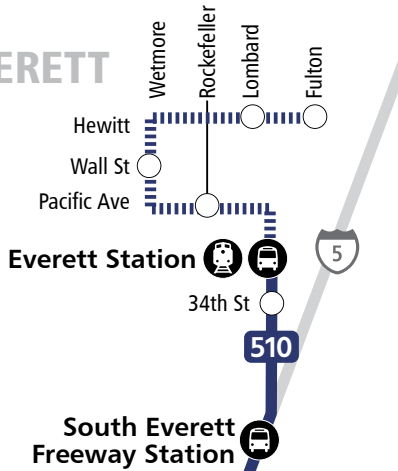

ST Express

510 Everett – Seattle

Adult fares \$3.25

Effective October 2, 2021 – March 19, 2022

Port Gardner

EVERETT

Mountlake Terrace Fwy Station

SHORELINE

Elliott Bay

Lumen Field ■
T-Mobile Park ■

Connecting routes

Mountlake Terrace Freeway Station

CT	111	130	415	871
	112	410	435	
	119	413	810	

METRO 347

ST	511	513
----	-----	-----

Lynnwood TC

C Trips begin at Hewitt & Fulton in Downtown Everett 7 minutes earlier.

^ For service to Northgate Station, transfer at Mountlake Terrace for a southbound ST Express 511, 512, 513 or CT Route 810, 871.

^ For service from Northgate Station, passengers should take an ST Express route 511, 512 or 513 bus and transfer at Mountlake Terrace.

* This is an estimated timepoint for public guidance only. Buses will proceed on arrival to the next timepoint. This may be before the time shown on our schedule.