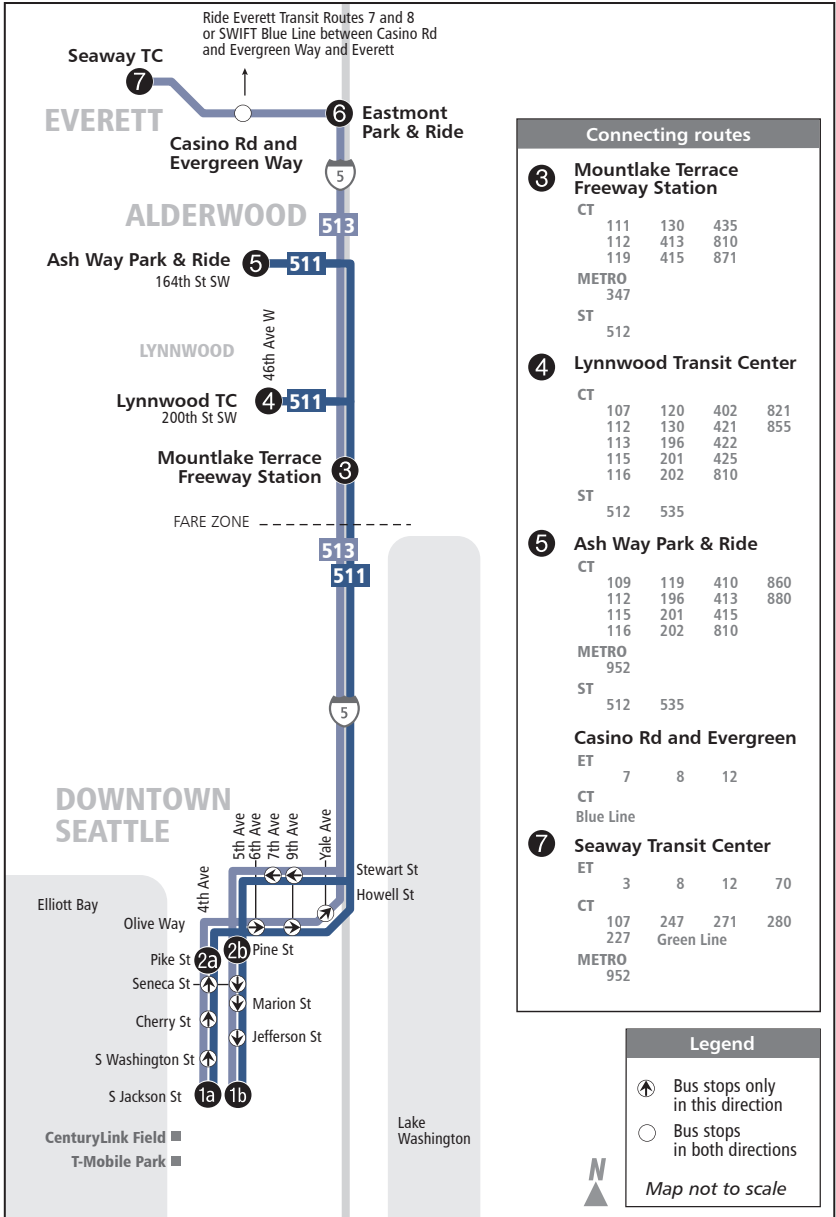

Route

EFFECTIVE SEPTEMBER 22, 2019 THROUGH MARCH 21, 2020

511/513

511 Ash Way–Seattle

513 Seaway TC–Seattle

Route 511/513 To Seattle

Southbound

Weekdays

Route	Seaway TC 7	Eastmont P&R 6	Ash Way P&R Bay 2 5	Lynnwood TC Bay D3 4	Mountlake Terrace Bay 6* 3	5th Ave at Pine St* 2b	5th Ave S at S Jackson St* 1b
511	:	:	4:21 ^{AM}	4:28	4:33	4:56	5:02
511	:	:	4:41	4:48	4:53	5:16	5:22
511	:	:	5:01	5:08	5:13	5:36	5:43
513	4:58	5:10	:	:	5:27	5:51	5:58
511	:	:	5:21	5:28	5:33	5:56	6:03
511	:	:	5:41	5:48	5:53	6:20	6:28
513	5:28	5:40	:	:	5:57	6:26	6:34
511	:	:	5:56	6:04	6:09	6:38	6:46
511	:	:	6:11	6:20	6:25	6:54	7:03
513	6:00	6:12	:	:	6:36	7:06	7:16
511	:	:	6:26	6:35	6:43	7:12	7:22
513	6:15	6:27	:	:	6:53	7:24	7:34
511	:	:	6:40	6:49	6:57	7:27	7:37
513	6:30	6:42	:	:	7:08	7:43	7:53
511	:	:	6:55	7:04	7:12	7:45	7:55
513	6:45	6:57	:	:	7:22	8:01	8:16
511	:	:	7:10	7:20	7:27	8:04	8:19
513	7:00	7:12	:	:	7:36	8:18	8:33
511	:	:	7:25	7:35	7:42	8:22	8:37
511	:	:	7:39	7:48	7:55	8:37	8:52
513	7:23	7:35	:	:	7:56	8:40	8:55
511	:	:	7:54	8:02	8:09	8:49	9:04
513	7:42	7:54	:	:	8:15	8:55	9:09
511	:	:	8:09	8:17	8:22	9:01	9:15
513	8:02	8:14	:	:	8:32	9:10	9:24
511	:	:	8:25	8:33	8:38	9:15	9:29
511	:	:	8:40	8:47	8:52	9:28	9:39
513	8:24	8:36	:	:	8:53	9:30	9:41
511	:	:	8:55	9:02	9:07	9:43	9:54

FARE ZONE

Route 513 Seattle - Seaway TC

* This is an estimated timepoint for public guidance only. Buses will proceed on arrival to the next timepoint. This may be before the time shown on our schedule.

Route 513 Seattle - Seaway TC

* This is an estimate timepoint for public guidance only. Buses will proceed to the next timepoint. This may be before the time shown on our schedule.