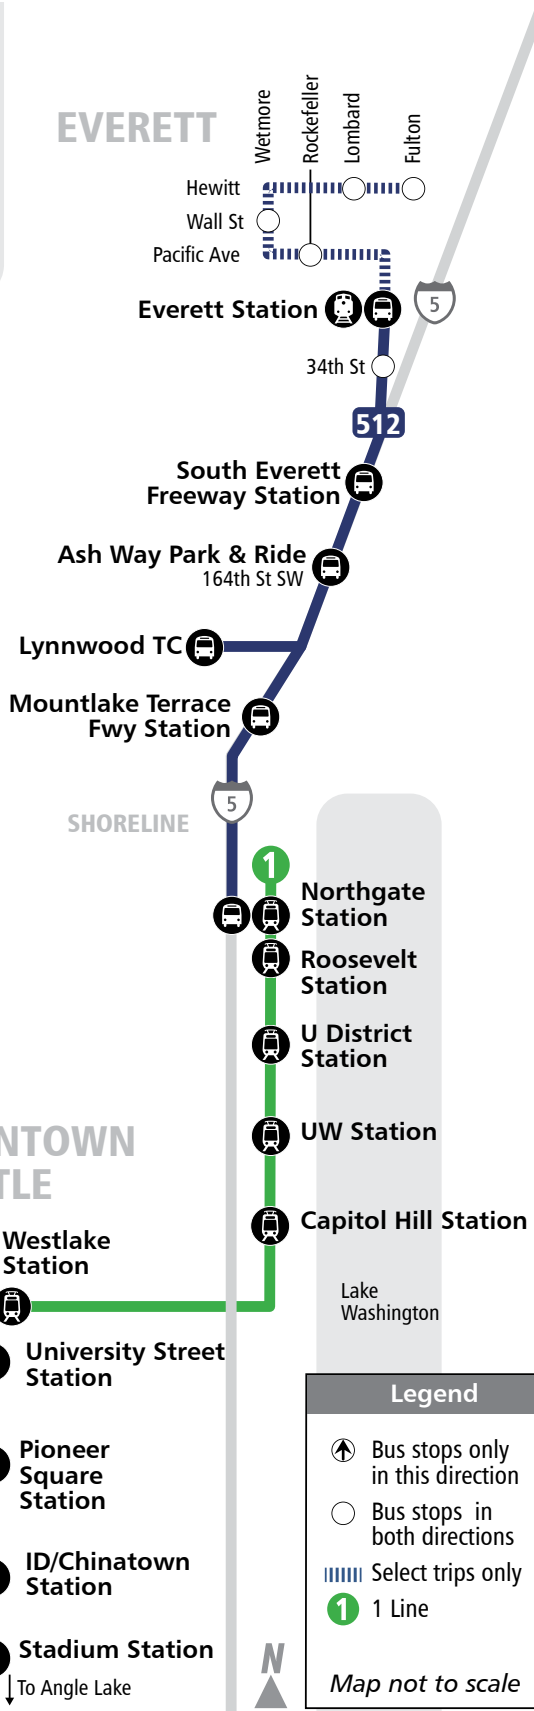

ST Express

512 Everett – Northgate

Adult fares \$3.25

Effective October 2, 2021 – March 19, 2022

Connecting routes				
Northgate Station				
CT	810	860	880	
	821	871		
METRO	20	301	320	348
	40	302	345	
	67	303	346	
	75	304	347	
ST	511	513		
Mountlake Terrace Freeway Station				
CT	111	130	415	871
	112	410	435	
	119	413	810	
METRO	347			
ST	510	511	513	
Lynnwood TC				
CT	107	120	402	821
	112	130	421	855
	113	196	422	
	115	201	425	
	116	202	810	
ST	511	513	535	
Ash Way Park & Ride				
CT	109	119	410	860
	112	196	413	880
	115	201	415	
	116	202	810	
ST	511	513	532	
South Everett Freeway Station				
ET	29			
ST	510	532		
Everett Station				
CT	201	270	280	
	202	271	Blue Line	
ET	3	6	8	29
	4	7	18	
SKAGIT TRANSIT				
90X				
ST	532	N Line		
ISLAND TRANSIT				
412				
AMTRAK				

Legend

- Bus stops only in this direction
- Bus stops in both directions
- Select trips only
- 1 Line

Map not to scale

ST Express bus fares	
Adult	\$3.25
ORCA LIFT/Youth	\$1.50
Senior/Disabled	\$1.00

soundtransit.org/ride-with-us
 Get updates soundtransit.org/subscribe

Highlighted trips continue to Hewett Ave. and Virginia Ave. 9 minutes later.

Continue >>

* This is an estimated timepoint for public guidance only. Buses will proceed on arrival to the next timepoint. This may be before the time shown on our schedule.

Continue >>

+ Trips begin from 4th Ave & S Jackson St in Downtown Seattle at 12:14 a.m. and 12:44 a.m., serving stops on 4th Ave, Olive Way, NE 45th St Freeway Station.
 * This is an estimated timepoint for public guidance only. Buses will proceed on arrival to the next timepoint. This may be before the time shown on our schedule.