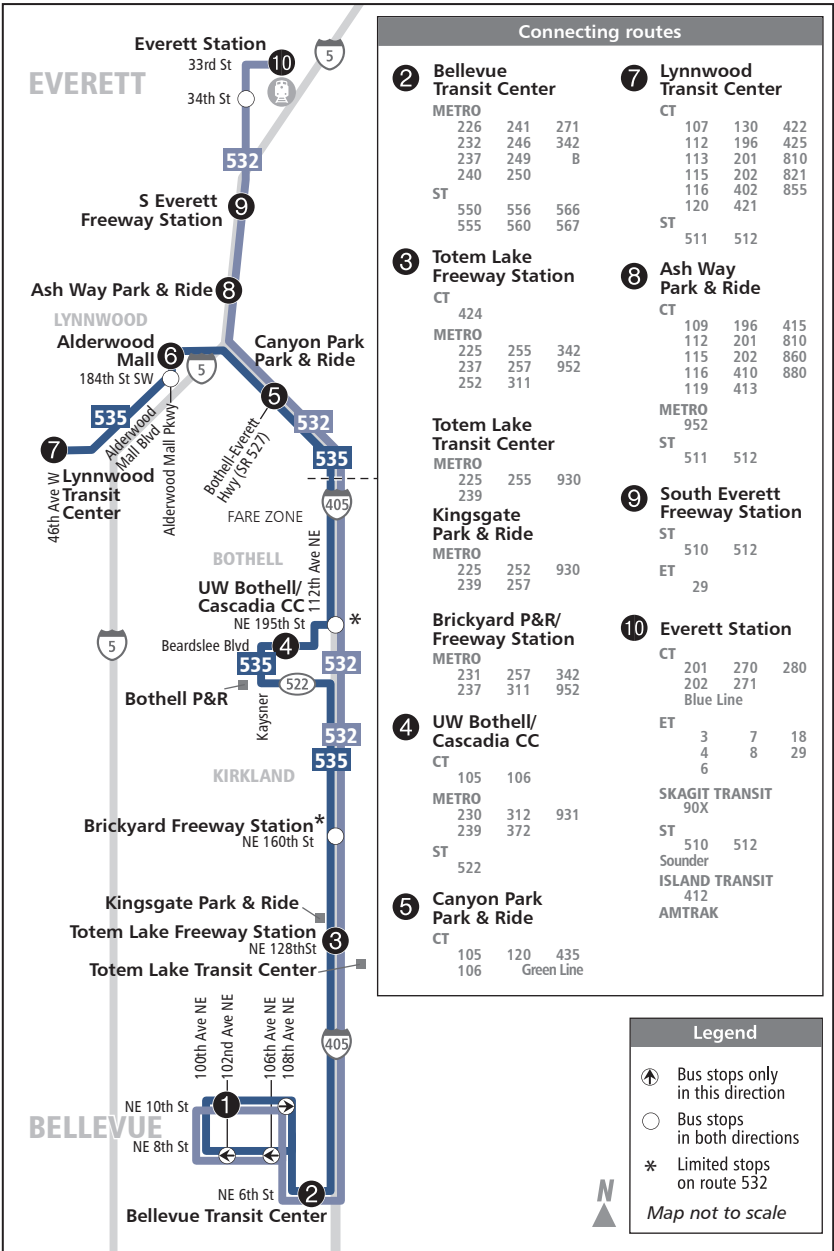

532/535

532 Everett–Bellevue / 535 Lynnwood–Bellevue

532 to Bellevue via Ash Way
535 to Bellevue via Bothell

Southbound **Weekdays**

Route	Everett Station Bay C3	S Everett Fwy Station Bay 2	Ash Way P&R Bay 2	Lynnwood TC Bay D1	Alderwood Mall Blvd at 184th St SW*	Canyon Park Fwy Station Bay 3*	UW Bothell/Cascadia College	Totem Lake Fwy Station*	Bellevue TC Bay 8*	NE 10th & 102nd Ave NE*
	10	9	8	7	6	5	4	3	2	1
532	4:30AM	4:39	4:48	:	:	4:56	:	5:03	5:14	5:20
535	:	:	:	4:48	4:52	5:00	5:06	5:17	5:28	5:34
532	5:00	5:09	5:20	:	:	5:28	:	5:36	5:47	5:53
535	:	:	:	5:18	5:22	5:32	5:38	5:49	6:00	6:06
532	5:20	5:29	5:41	:	:	5:53	:	6:01	6:14	6:20
535	:	:	:	5:48	5:52	6:03	6:10	6:21	6:34	6:40
532	5:35	5:45	5:57	:	:	6:09	:	6:19	6:32	6:38
532	5:45	5:55	6:07	:	:	6:19	:	6:29	6:42	6:48
532	5:55	6:05	6:17	:	:	6:29	:	6:39	6:54	7:00
535	:	:	:	6:18	6:22	6:33	6:40	6:53	7:08	7:15
532	6:05	6:15	6:27	:	:	6:39	:	6:49	7:05	7:12
532	6:15	6:25	6:37	:	:	6:49	:	7:00	7:17	7:24
532	6:25	6:35	6:47	:	:	6:59	:	7:11	7:28	7:35
535	:	:	:	6:48	6:52	7:04	7:12	7:26	7:43	7:50
532	6:35	6:45	6:57	:	:	7:09	:	7:21	7:38	7:45
532	6:45	6:55	7:07	:	:	7:19	:	7:31	7:49	7:56
532	6:55	7:05	7:17	:	:	7:29	:	7:39	7:57	8:04
535	:	:	:	7:18	7:23	7:35	7:43	7:57	8:15	8:22
532	7:05	7:15	7:27	:	:	7:39	:	7:49	8:07	8:14
532	7:25	7:35	7:46	:	:	7:58	:	8:08	8:26	8:33
535	:	:	:	7:48	7:53	8:05	8:13	8:27	8:45	8:52
532	7:55	8:05	8:16	:	:	8:28	:	8:38	8:56	9:03
535	:	:	:	8:18	8:23	8:34	8:42	8:55	9:10	9:18
532	8:25	8:35	8:46	:	:	8:58	:	9:08	9:23	9:31
535	:	:	:	8:48	8:53	9:03	9:11	9:24	9:38	9:46
535	:	:	:	9:18	9:23	9:33	9:41	9:54	10:07	10:15
535	:	:	:	9:48	9:53	10:03	10:11	10:23	10:36	10:44
535	:	:	:	10:18	10:24	10:34	10:41	10:52	11:04	11:12
535	:	:	:	10:48	10:54	11:04	11:11	11:22	11:34	11:42
535	:	:	:	11:18	11:24	11:34	11:41	11:52	12:04	12:12
535	:	:	:	11:48	11:54	12:04	12:11	12:22	12:34	12:42
535	:	:	:	12:18PM	12:24	12:34	12:41	12:52	1:04	1:12
535	:	:	:	12:48	12:54	1:04	1:11	1:22	1:35	1:43
535	:	:	:	1:18	1:25	1:35	1:42	1:53	2:06	2:14
535	:	:	:	1:48	1:55	2:05	2:12	2:23	2:36	2:44
535	:	:	:	2:18	2:25	2:35	2:42	2:54	3:09	3:17

FARE ZONE

Continued on next page >>

Route 532 Everett–Bellevue

* This is an estimated timepoint for public guidance only. Buses will proceed on arrival to the next timepoint. This may be before the time shown on our schedule.