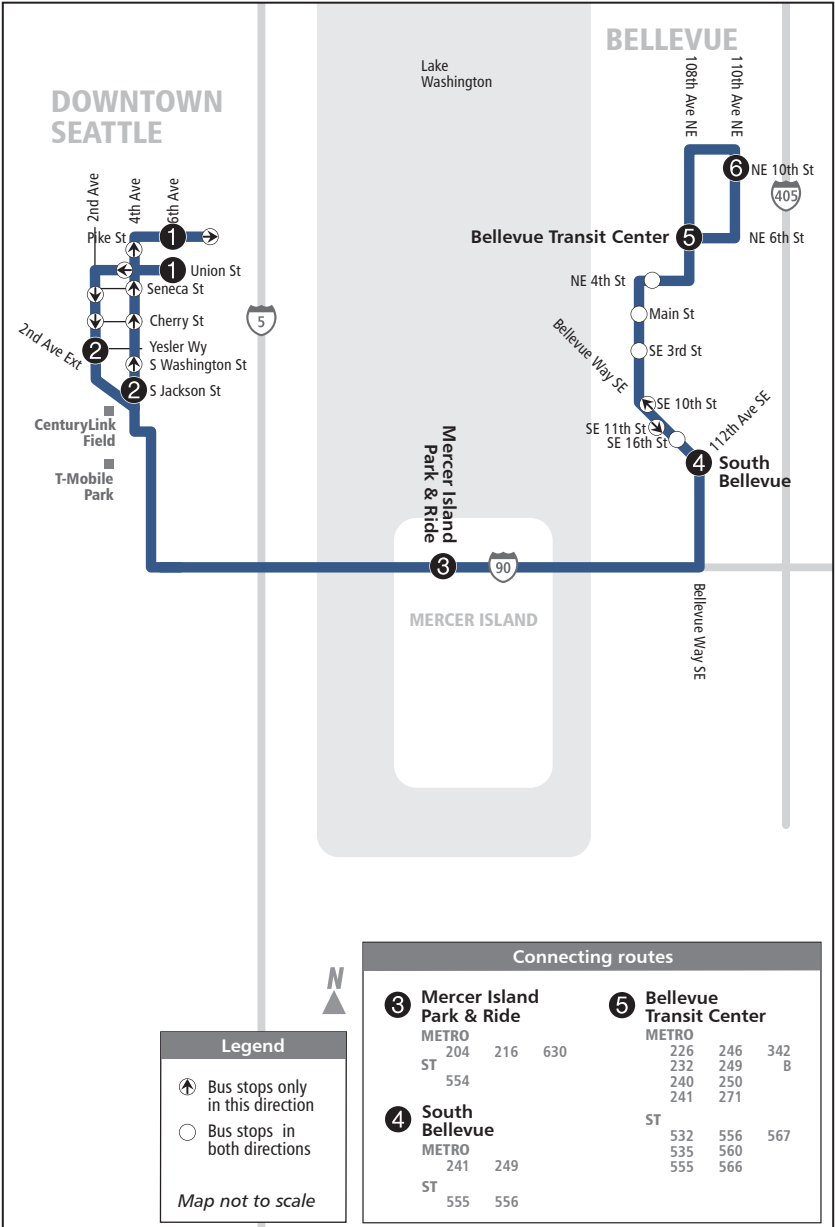

Bellevue–Seattle

TEMPORARILY CANCELED TRIPS

Route

550

To Bellevue

Eastbound

Weekdays

Union St at 5th Ave	2nd Ave Ext S at Yesler Way*	Mercer Island P&R*	South Bellevue*	Bellevue TC Bay 12*	110th Ave NE & NE 10th St*
①	②	③	④	⑤	⑥
4:59AM	5:05	5:15	5:20	5:29	5:33
5:05	5:11	5:21	5:26	5:35	5:39
5:43	5:49	5:59	6:04	6:13	6:17
5:59	6:05	6:15	6:20	6:29	6:33
6:14	6:20	6:30	6:35	6:45	6:49
6:27	6:34	6:45	6:50	7:00	7:04
6:39	6:46	6:57	7:02	7:12	7:17
6:51	6:58	7:09	7:14	7:27	7:32
7:00	7:08	7:21	7:26	7:39	7:47
7:11	7:17	7:27	7:32	7:42	7:46
7:22	7:30	7:43	7:48	8:03	8:11
7:32	7:40	7:53	7:58	8:13	8:21
7:42	7:50	8:03	8:08	8:23	8:31
7:52	8:00	8:13	8:18	8:33	8:41
8:02	8:10	8:23	8:28	8:43	8:51
8:17	8:25	8:38	8:44	8:56	9:04
8:32	8:40	8:52	8:58	9:10	9:18
8:47	8:55	9:07	9:13	9:25	9:33
9:02	9:10	9:22	9:28	9:40	9:46
9:17	9:25	9:37	9:43	9:55	10:01
9:34	9:42	9:54	9:58	10:10	10:16
9:50	9:57	10:09	10:13	10:25	10:31
10:05	10:12	10:24	10:28	10:40	10:46
10:20	10:27	10:39	10:43	10:55	11:01
10:35	10:42	10:54	10:58	11:10	11:16
10:50	10:57	11:09	11:13	11:25	11:31
11:05	11:12	11:24	11:28	11:40	11:46
11:20	11:27	11:39	11:43	11:55	12:01
11:35	11:42	11:54	11:58	12:10	12:16
11:50	11:57	12:09	12:13	12:25	12:31
12:05PM	12:12	12:24	12:28	12:40	12:46
12:20	12:27	12:39	12:43	12:55	1:01
12:34	12:41	12:53	12:58	1:10	1:16
12:48	12:56	1:08	1:13	1:25	1:31
1:03	1:11	1:23	1:28	1:40	1:46
1:18	1:26	1:38	1:43	1:55	2:01
1:33	1:41	1:53	1:58	2:10	2:16
1:48	1:56	2:08	2:13	2:25	2:31
2:03	2:11	2:23	2:28	2:40	2:46
2:17	2:25	2:37	2:42	2:55	3:01
2:32	2:40	2:52	2:57	3:10	3:16
2:44	2:52	3:04	3:09	3:22	3:28
2:55	3:03	3:15	3:20	3:33	3:39
3:05	3:13	3:25	3:30	3:43	3:49
3:13	3:21	3:33	3:38	3:51	3:57