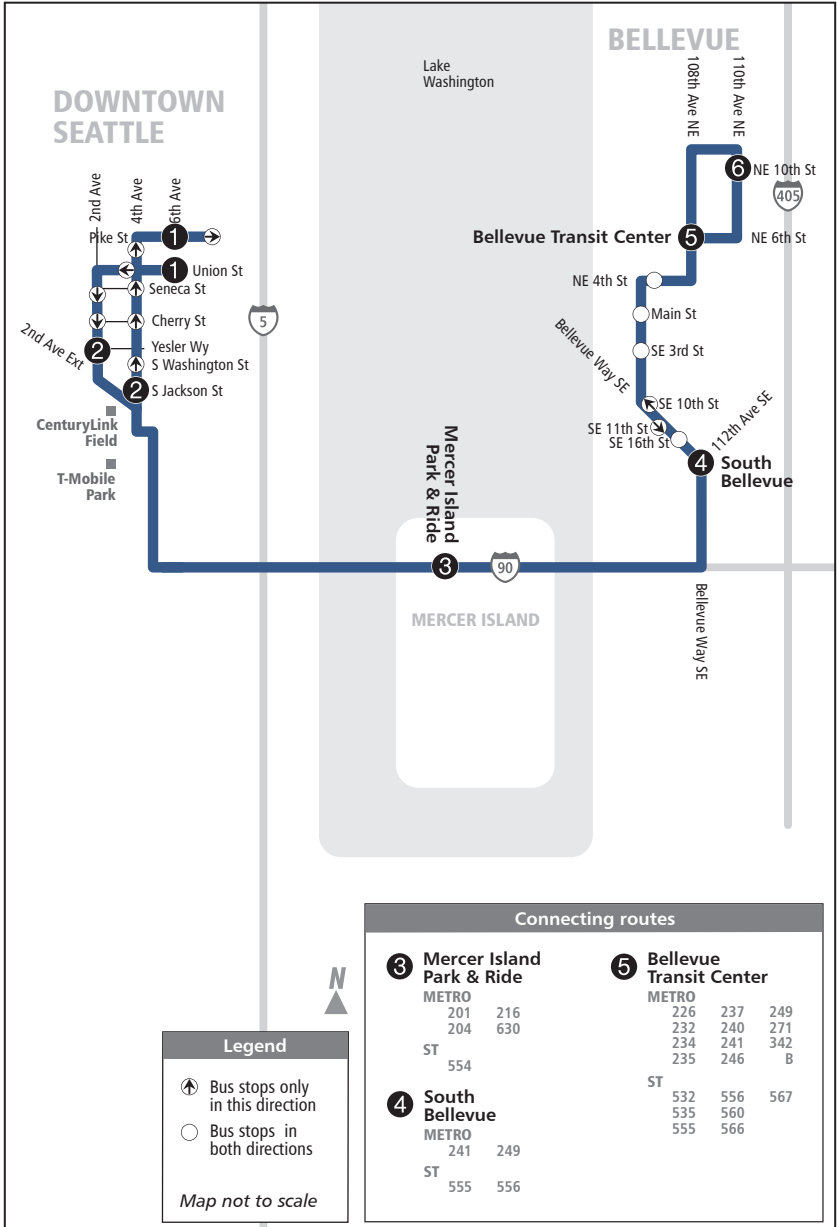

Bellevue–Seattle

Route 550 To Bellevue

EFFECTIVE SEPTEMBER 21, 2019 THROUGH MARCH 20, 2020

Eastbound

Weekdays

Union St at 5th Ave	2nd Ave Ext S at Yesler Way*	Mercer Island P&R*	South Bellevue*	Bellevue TC Bay 12*	110th Ave NE & NE 10th St*
1	2	3	4	5	6
4:59AM	5:05	5:15	5:20	5:29	5:33
5:25	5:31	5:41	5:46	5:55	5:59
5:43	5:49	5:59	6:04	6:13	6:17
5:59	6:05	6:15	6:20	6:29	6:33
6:14	6:20	6:30	6:35	6:45	6:49
6:27	6:34	6:45	6:50	7:00	7:04
6:39	6:46	6:57	7:02	7:12	7:17
6:51	6:58	7:09	7:14	7:27	7:32
7:00	7:08	7:21	7:26	7:39	7:47
7:11	7:19	7:32	7:37	7:52	8:00
7:22	7:30	7:43	7:48	8:03	8:11
7:32	7:40	7:53	7:58	8:13	8:21
7:42	7:50	8:03	8:08	8:23	8:31
7:52	8:00	8:13	8:18	8:33	8:41
8:02	8:10	8:23	8:28	8:43	8:51
8:17	8:25	8:38	8:44	8:56	9:04
8:32	8:40	8:52	8:58	9:10	9:18
8:47	8:55	9:07	9:13	9:25	9:33
9:02	9:10	9:22	9:28	9:40	9:46
9:17	9:25	9:37	9:43	9:55	10:01
9:34	9:42	9:54	9:58	10:10	10:16
9:50	9:57	10:09	10:13	10:25	10:31
10:05	10:12	10:24	10:28	10:40	10:46
10:20	10:27	10:39	10:43	10:55	11:01
10:35	10:42	10:54	10:58	11:10	11:16
10:50	10:57	11:09	11:13	11:25	11:31
11:05	11:12	11:24	11:28	11:40	11:46
11:20	11:27	11:39	11:43	11:55	12:01
11:35	11:42	11:54	11:58	12:10	12:16
11:50	11:57	12:09	12:13	12:25	12:31
12:05PM	12:12	12:24	12:28	12:40	12:46
12:20	12:27	12:39	12:43	12:55	1:01
12:34	12:41	12:53	12:58	1:10	1:16
12:48	12:56	1:08	1:13	1:25	1:31
1:03	1:11	1:23	1:28	1:40	1:46
1:18	1:26	1:38	1:43	1:55	2:01
1:33	1:41	1:53	1:58	2:10	2:16
1:48	1:56	2:08	2:13	2:25	2:31
2:03	2:11	2:23	2:28	2:40	2:46
2:17	2:25	2:37	2:42	2:55	3:01
2:32	2:40	2:52	2:57	3:10	3:16
2:44	2:52	3:04	3:09	3:22	3:28
2:55	3:03	3:15	3:20	3:33	3:39
3:05	3:13	3:25	3:30	3:43	3:49
3:13	3:21	3:33	3:38	3:51	3:57