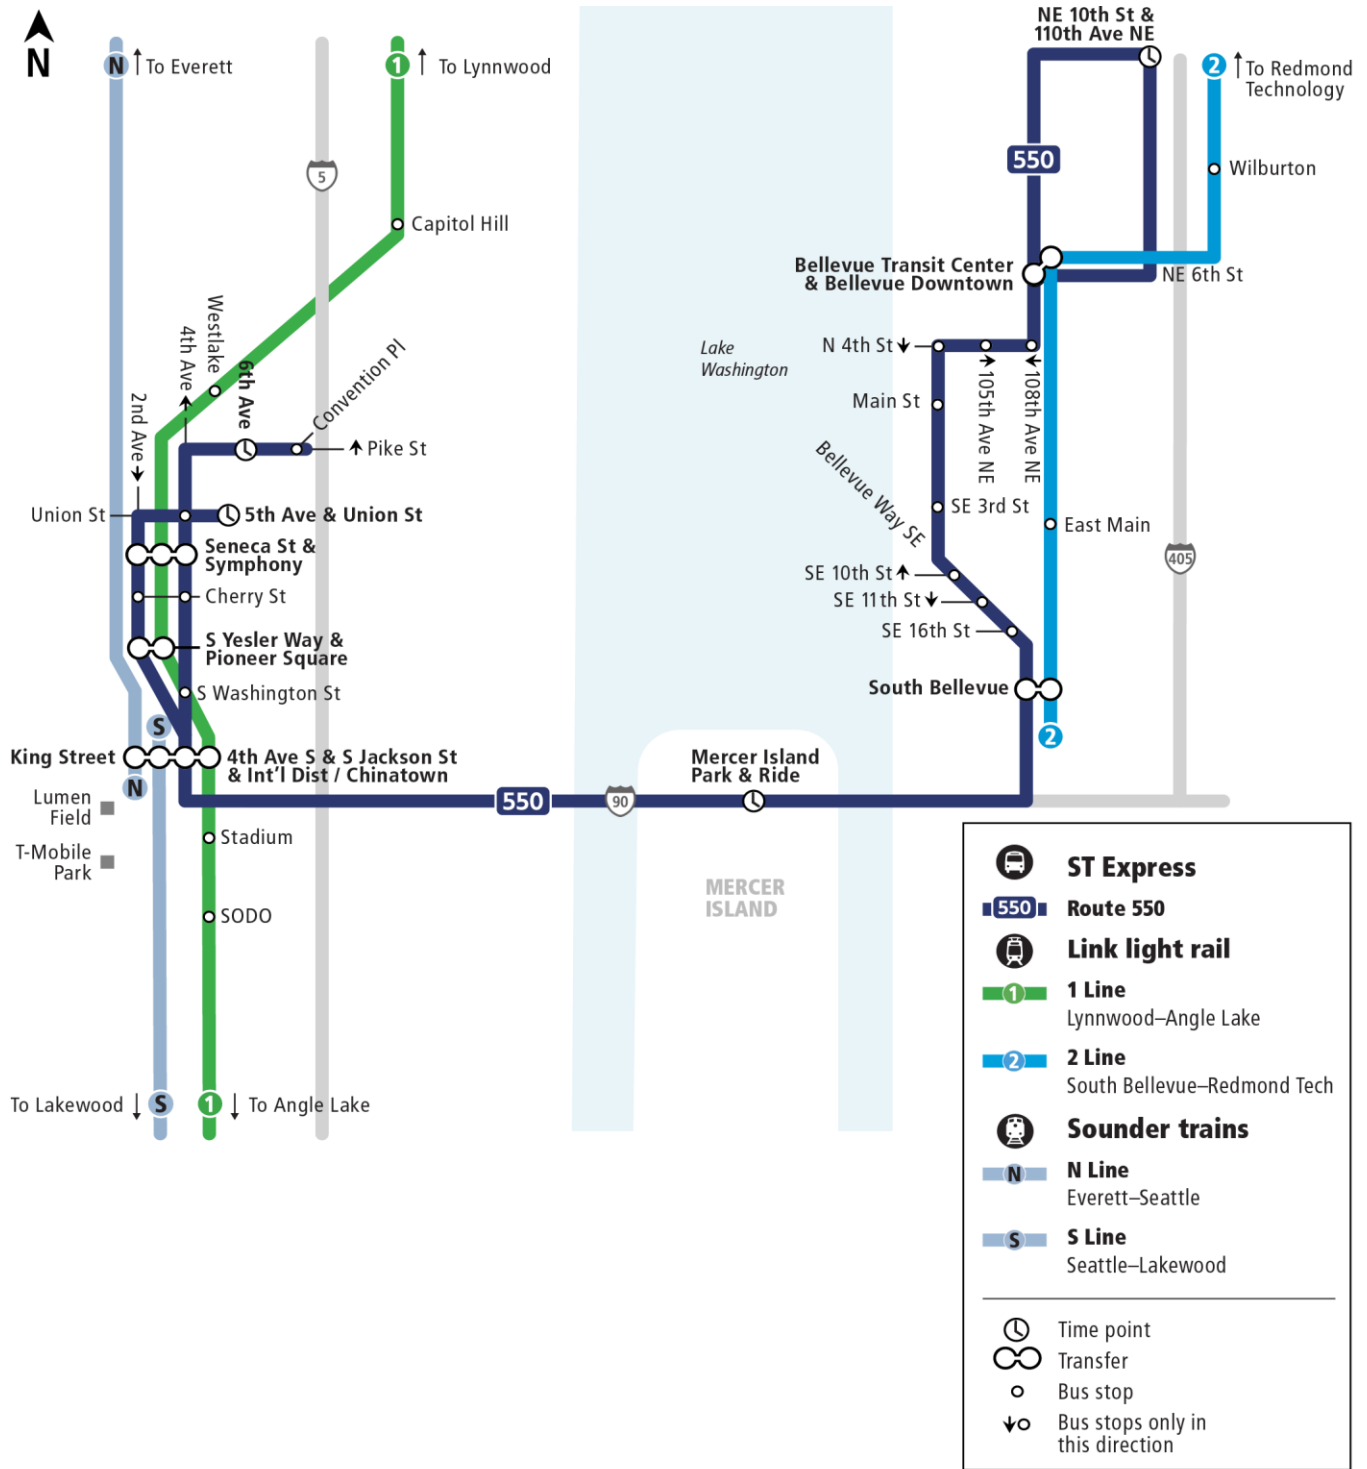

# ST Express 550

## Bellevue – Seattle

Sept. 14, 2024 – March 28, 2025

ST Express bus fares	Price
Adult	\$3.25
ORCA LIFT	\$1.00
Senior/Disabled	\$1.00
Youth (18 and under)	Free

For more information visit [soundtransit.org/ride-with-us](https://www.soundtransit.org/ride-with-us)  
 Get updates: [soundtransit.org/subscribe](https://www.soundtransit.org/subscribe)

\*This is an estimated timepoint for public guidance only.  
 Buses will proceed on arrival to the next timepoint.  
 This may be before the time shown on our schedule.

Union St & 5th Ave <b>1</b>	2nd Ave & Yesler Way* <b>1</b>	Mercer Island P&R*	S Bellevue Station Bay 3* <b>2</b>	Bellevue TC Bay 12* <b>2</b>	110th AV NE & NE 10th St*
10:17 p.m.	10:22 p.m.	10:33 p.m.	10:38 p.m.	10:48 p.m.	10:52 p.m.
10:49 p.m.	10:54 p.m.	11:04 p.m.	11:09 p.m.	11:19 p.m.	11:23 p.m.
11:22 p.m.	11:26 p.m.	11:36 p.m.	11:41 p.m.	11:50 p.m.	11:54 p.m.
11:59 p.m.	12:03 a.m.	12:13 a.m.	12:18 a.m.	12:25 a.m.	12:28 a.m.
12:29 a.m.	12:33 a.m.	12:43 a.m.	12:48 a.m.	12:55 a.m.	12:58 a.m.

\*This is an estimated timepoint for public guidance only.  
 Buses will proceed on arrival to the next timepoint.  
 This may be before the time shown on our schedule.

110th Av NE & NE 10th St	Bellevue TC Bay 9 	S Bellevue Station Bay 1 	Mercer Island P&R*	4th Ave S & S Jackson St*   	Pike St & 6th Ave* 
10:06 p.m.	10:09 p.m.	10:19 p.m.	10:24 p.m.	10:34 p.m.	10:42 p.m.
10:37 p.m.	10:40 p.m.	10:49 p.m.	10:54 p.m.	11:04 p.m.	11:12 p.m.
11:17 p.m.	11:20 p.m.	11:29 p.m.	11:34 p.m.	11:44 p.m.	11:52 p.m.
11:47 p.m.	11:50 p.m.	11:58 p.m.	12:03 a.m.	12:13 a.m.	12:21 a.m.
12:17 a.m.	12:20 a.m.	12:28 a.m.	12:33 a.m.	12:43 a.m.	12:51 a.m.