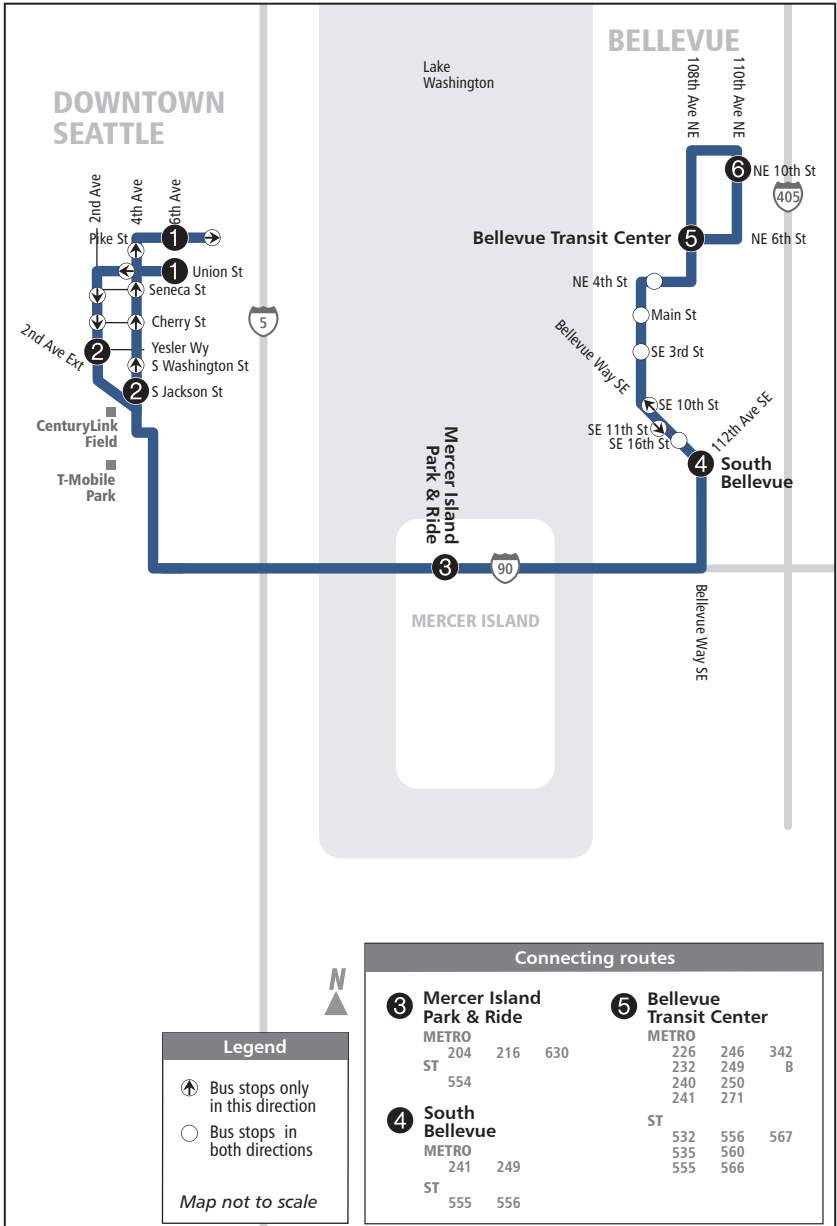

Bellevue–Seattle

Route 550 To Bellevue

EFFECTIVE MARCH 21 THROUGH SEPTEMBER 18, 2020

Eastbound

Weekdays

Union St at 5th Ave	2nd Ave Ext S at Yesler Way*	Mercer Island P&R*	South Bellevue*	Bellevue TC Bay 12*	110th Ave NE & NE 10th St*
1	2	3	4	5	6
4:59AM	5:05	5:15	5:20	5:29	5:33
5:25	5:31	5:41	5:46	5:55	5:59
5:43	5:49	5:59	6:04	6:13	6:17
5:59	6:05	6:15	6:20	6:29	6:33
6:14	6:20	6:30	6:35	6:45	6:49
6:27	6:34	6:45	6:50	7:00	7:04
6:39	6:46	6:57	7:02	7:12	7:17
6:51	6:58	7:09	7:14	7:27	7:32
7:00	7:08	7:21	7:26	7:39	7:47
7:11	7:19	7:32	7:37	7:52	8:00
7:22	7:30	7:43	7:48	8:03	8:11
7:32	7:40	7:53	7:58	8:13	8:21
7:42	7:50	8:03	8:08	8:23	8:31
7:52	8:00	8:13	8:18	8:33	8:41
8:02	8:10	8:23	8:28	8:43	8:51
8:17	8:25	8:38	8:44	8:56	9:04
8:32	8:40	8:52	8:58	9:10	9:18
8:47	8:55	9:07	9:13	9:25	9:33
9:02	9:10	9:22	9:28	9:40	9:46
9:17	9:25	9:37	9:43	9:55	10:01
9:34	9:42	9:54	9:58	10:10	10:16
9:50	9:57	10:09	10:13	10:25	10:31
10:05	10:12	10:24	10:28	10:40	10:46
10:20	10:27	10:39	10:43	10:55	11:01
10:35	10:42	10:54	10:58	11:10	11:16
10:50	10:57	11:09	11:13	11:25	11:31
11:05	11:12	11:24	11:28	11:40	11:46
11:20	11:27	11:39	11:43	11:55	12:01
11:35	11:42	11:54	11:58	12:10	12:16
11:50	11:57	12:09	12:13	12:25	12:31
12:05PM	12:12	12:24	12:28	12:40	12:46
12:20	12:27	12:39	12:43	12:55	1:01
12:34	12:41	12:53	12:58	1:10	1:16
12:48	12:56	1:08	1:13	1:25	1:31
1:03	1:11	1:23	1:28	1:40	1:46
1:18	1:26	1:38	1:43	1:55	2:01
1:33	1:41	1:53	1:58	2:10	2:16
1:48	1:56	2:08	2:13	2:25	2:31
2:03	2:11	2:23	2:28	2:40	2:46
2:17	2:25	2:37	2:42	2:55	3:01
2:32	2:40	2:52	2:57	3:10	3:16
2:44	2:52	3:04	3:09	3:22	3:28
2:55	3:03	3:15	3:20	3:33	3:39
3:05	3:13	3:25	3:30	3:43	3:49
3:13	3:21	3:33	3:38	3:51	3:57