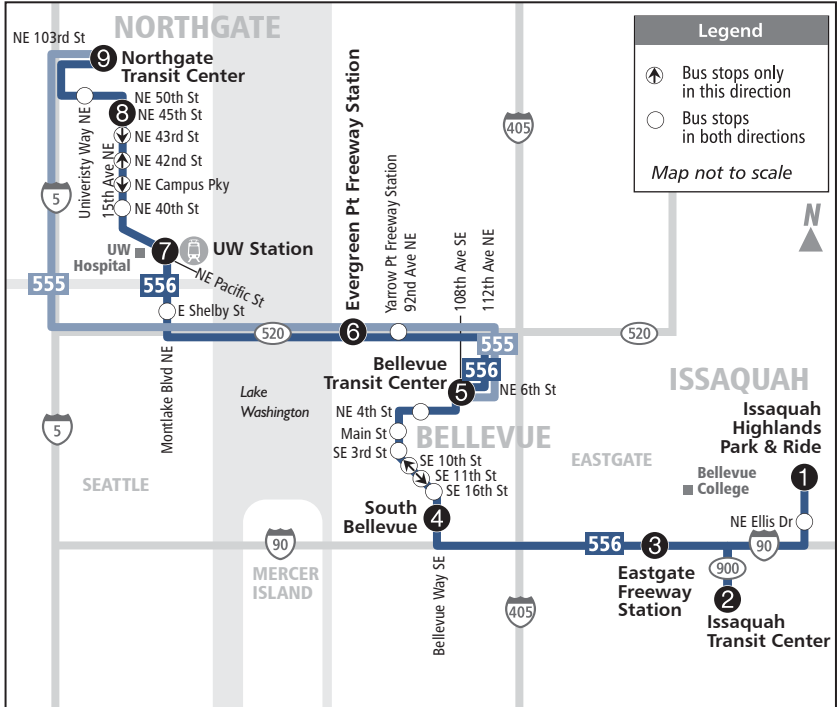

Issaquah & Bellevue–Northgate

Connecting routes

1 Issaquah Highlands Park & Ride

METRO	216	219	628
ST	218	269	
	554		

2 Issaquah Transit Center

METRO	200	214	271
ST	208	269	
	554		

3 Eastgate Freeway Station

METRO	212	216	218	219
ST				
	554			

4 South Bellevue

METRO	241	249
ST		
	550	

5 Bellevue Transit Center

METRO	226	240	249	342
	232	241	250	
	237	246	271	
B				
ST	532	550	566	
	535	560	567	

6 Evergreen Point Freeway Station

9 Northgate Transit Center

METRO	26	63	303	347
	40	67	345	348
	41	75	346	

TEMPORARILY CANCELED TRIPS

Route

555/556

To Northgate via Bellevue

Westbound								Weekdays	
Route	Issaquah Highlands P&R Bay 4	Issaquah TC Bay 3	Eastgate Fwy Station Bay 3*	South Bellevue*	Bellevue TC Bay 5	Evergreen Pt Fwy Station*	UW Station Bay 2*	15th Ave NE & 45th*	Northgate TC Bay 1*
	①	②	③	④	⑤	⑥	⑧	⑨	⑩
556	5:12AM	5:21	5:29	5:33	5:42	5:51	5:58	6:02	6:13
556	5:41	5:51	5:59	6:03	6:12	6:21	6:28	6:32	6:43
556	6:12	6:22	6:30	6:34	6:44	6:55	7:03	7:07	7:18
556	6:43	6:53	7:01	7:05	7:15	7:25	7:32	7:36	7:47
556	6:56	7:08	7:16	7:20	7:32	7:46	7:56	8:00	8:13
556	7:15	7:27	7:35	7:39	7:51	8:05	8:15	8:19	8:32
556	7:44	7:56	8:05	8:09	8:21	8:35	8:45	8:49	9:02
556	8:13	8:25	8:34	8:38	8:49	9:01	9:11	9:15	9:27
556	8:44	8:55	9:04	9:08	9:19	9:30	9:40	9:44	9:56
556	9:13	9:24	9:33	9:37	9:48	9:59	10:09	10:13	10:25
555	:	:	:	:	3:07PM	3:19	:	:	3:37
555	:	:	:	:	3:37	3:49	:	:	4:07
555	:	:	:	:	4:08	4:20	:	:	4:42
555	:	:	:	:	4:38	4:50	:	:	5:12
555	:	:	:	:	5:07	5:21	:	:	5:43
555	:	:	:	:	5:37	5:51	:	:	6:13
555	:	:	:	:	6:16	6:29	:	:	6:47
555	:	:	:	:	6:43	6:56	:	:	7:13

Route 555 Bellevue-Northgate Express

* This is an estimated timepoint for public guidance only. Buses will proceed on arrival to the next timepoint. This may be before the time shown on our schedule.