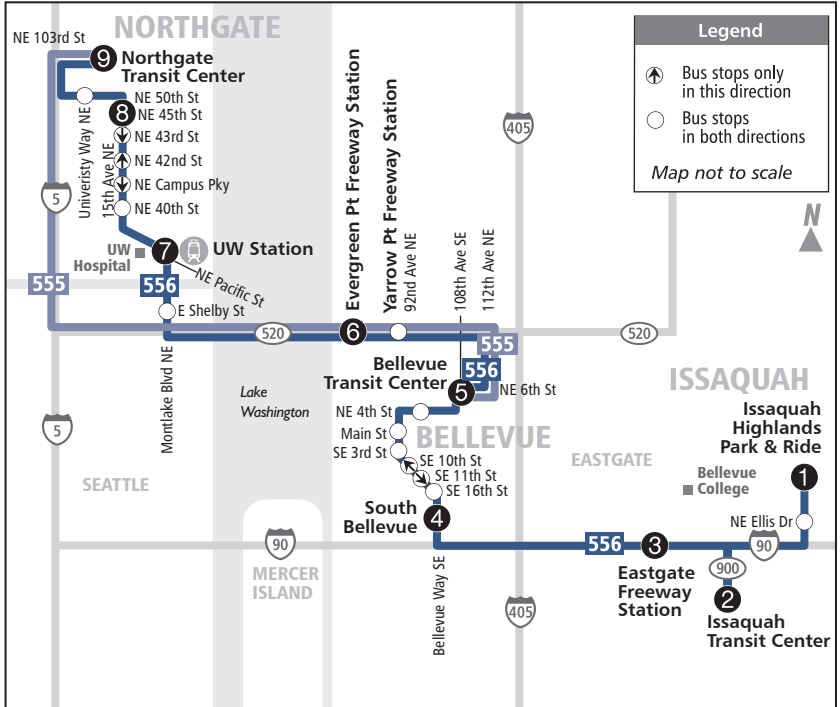

Route 555/556

Issaquah & Bellevue–Northgate

Connecting routes

1 Issaquah Highlands Park & Ride

METRO	216	219	628
ST	218	269	
	554		

2 Issaquah Transit Center

METRO	200	214	271
ST	208	269	
	554		

3 Eastgate Freeway Station

METRO	212	216	218	219
ST				
	554			

4 South Bellevue

METRO	241	249
ST		
	550	

5 Bellevue Transit Center

METRO	226	237	246	342
	232	240	249	
	234	241	271	
	235	B		
ST	532	550	566	
	535	560	567	

6 Evergreen Point Freeway Station

9 Northgate Transit Center

METRO	26	63	303	347
	40	67	345	348
	41	75	346	

Route

EFFECTIVE SEPTEMBER 21, 2019 THROUGH MARCH 20, 2020

555/556

To Northgate via Bellevue

Westbound								Weekdays	
Route	Issaquah Highlands P&R Bay 4	Issaquah TC Bay 3	Eastgate Fwy Station Bay 3*	South Bellevue*	Bellevue TC Bay 5	Evergreen Pt Fwy Station*	UW Station Bay 2*	15th Ave NE & 45th*	Northgate TC Bay 1*
	1	2	3	4	5	6	8	9	10
556	5:12AM	5:21	5:29	5:33	5:42	5:51	5:58	6:02	6:13
556	5:41	5:51	5:59	6:03	6:12	6:21	6:28	6:32	6:43
556	6:12	6:22	6:30	6:34	6:44	6:55	7:03	7:07	7:18
556	6:43	6:55	7:03	7:07	7:17	7:29	7:38	7:42	7:53
556	6:56	7:08	7:16	7:20	7:32	7:46	7:56	8:00	8:13
556	7:15	7:27	7:35	7:39	7:51	8:05	8:15	8:19	8:32
556	7:44	7:56	8:05	8:09	8:21	8:35	8:45	8:49	9:02
556	8:13	8:25	8:34	8:38	8:49	9:01	9:11	9:15	9:27
556	8:44	8:55	9:04	9:08	9:19	9:30	9:40	9:44	9:56
556	9:13	9:24	9:33	9:37	9:48	9:59	10:09	10:13	10:25
555	:	:	:	:	3:07PM	3:19	:	:	3:37
555	:	:	:	:	3:37	3:49	:	:	4:07
555	:	:	:	:	4:08	4:20	:	:	4:42
555	:	:	:	:	4:38	4:50	:	:	5:12
555	:	:	:	:	5:07	5:21	:	:	5:43
555	:	:	:	:	5:41	5:55	:	:	6:15
555	:	:	:	:	6:16	6:29	:	:	6:47
555	:	:	:	:	6:43	6:56	:	:	7:13

Route 555 Bellevue-Northgate Express

* This is an estimated timepoint for public guidance only. Buses will proceed on arrival to the next timepoint. This may be before the time shown on our schedule.