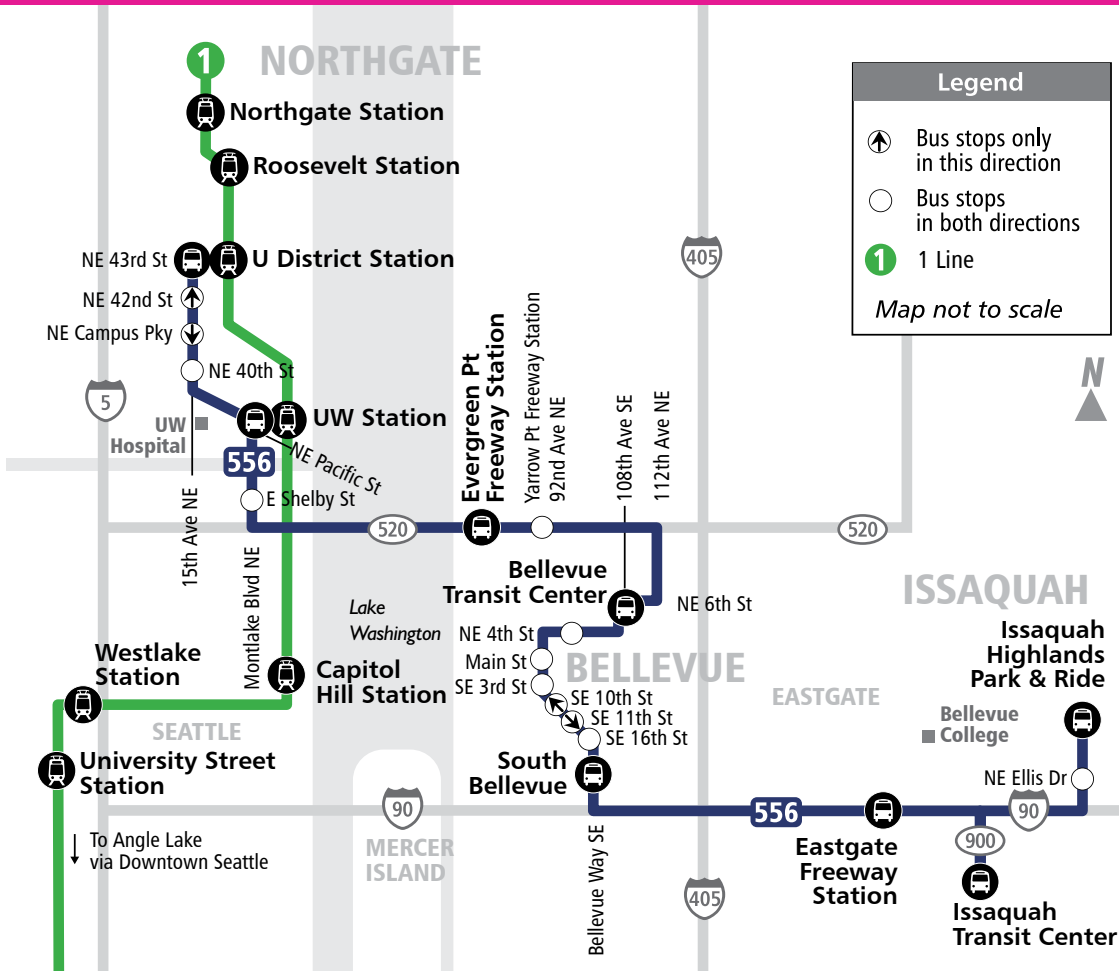

ST Express

556 U District – Issaquah

Adult fares \$3.25

Effective October 2, 2021 – March 19, 2022

Legend

- Bus stops only in this direction
- Bus stops in both directions
- 1 Line

Map not to scale

Connecting routes

Issaquah Highlands P&R

METRO	216	218	269
ST	554		

Issaquah Transit Center

METRO	212	226	245
	217	240	246
	221	241	271
ST	554		

Eastgate Freeway Station

METRO	212	216	218
ST	554		

South Bellevue

METRO	241	249
ST	550	

Bellevue Transit Center

METRO	226	241	250	271
	232	246	271	B
	240	249	342	
ST	532	560	566	
	535	550		

Evergreen Point Freeway Station

CT	424			
METRO	255	257	271	311
ST	542	545		

University of Washington Station

soundtransit.org/ride-with-us
 Get updates soundtransit.org/subscribe

556 Issaquah – U District

Issaquah Highlands P&R Bay 4	Issaquah TC Bay 3	Eastgate Fwy Station Bay 3*	South Bellevue Station Bay 3*	Bellevue TC Bay 5	Evergreen Pt Fwy Station*	UW Station Bay 4*	15th Ave NE & NE 42 St. (U District Station)*
5:12AM	5:21	5:29	5:33	5:42	5:51	5:57	6:00
5:41AM	5:51	5:59	6:03	6:12	6:21	6:27	6:30
6:12AM	6:22	6:30	6:34	6:44	6:55	7:04	7:07
6:43AM	6:55	7:03	7:07	7:17	7:29	7:38	7:41
6:56AM	7:08	7:16	7:20	7:32	7:46	7:56	7:59
7:15AM	7:27	7:35	7:39	7:51	8:05	8:15	8:19
7:44AM	7:56	8:05	8:09	8:21	8:35	8:45	8:49
8:13AM	8:25	8:34	8:38	8:49	9:01	9:11	9:15
8:44AM	8:55	9:04	9:08	9:19	9:30	9:40	9:44
9:13AM	9:24	9:33	9:37	9:48	9:59	10:07	10:11