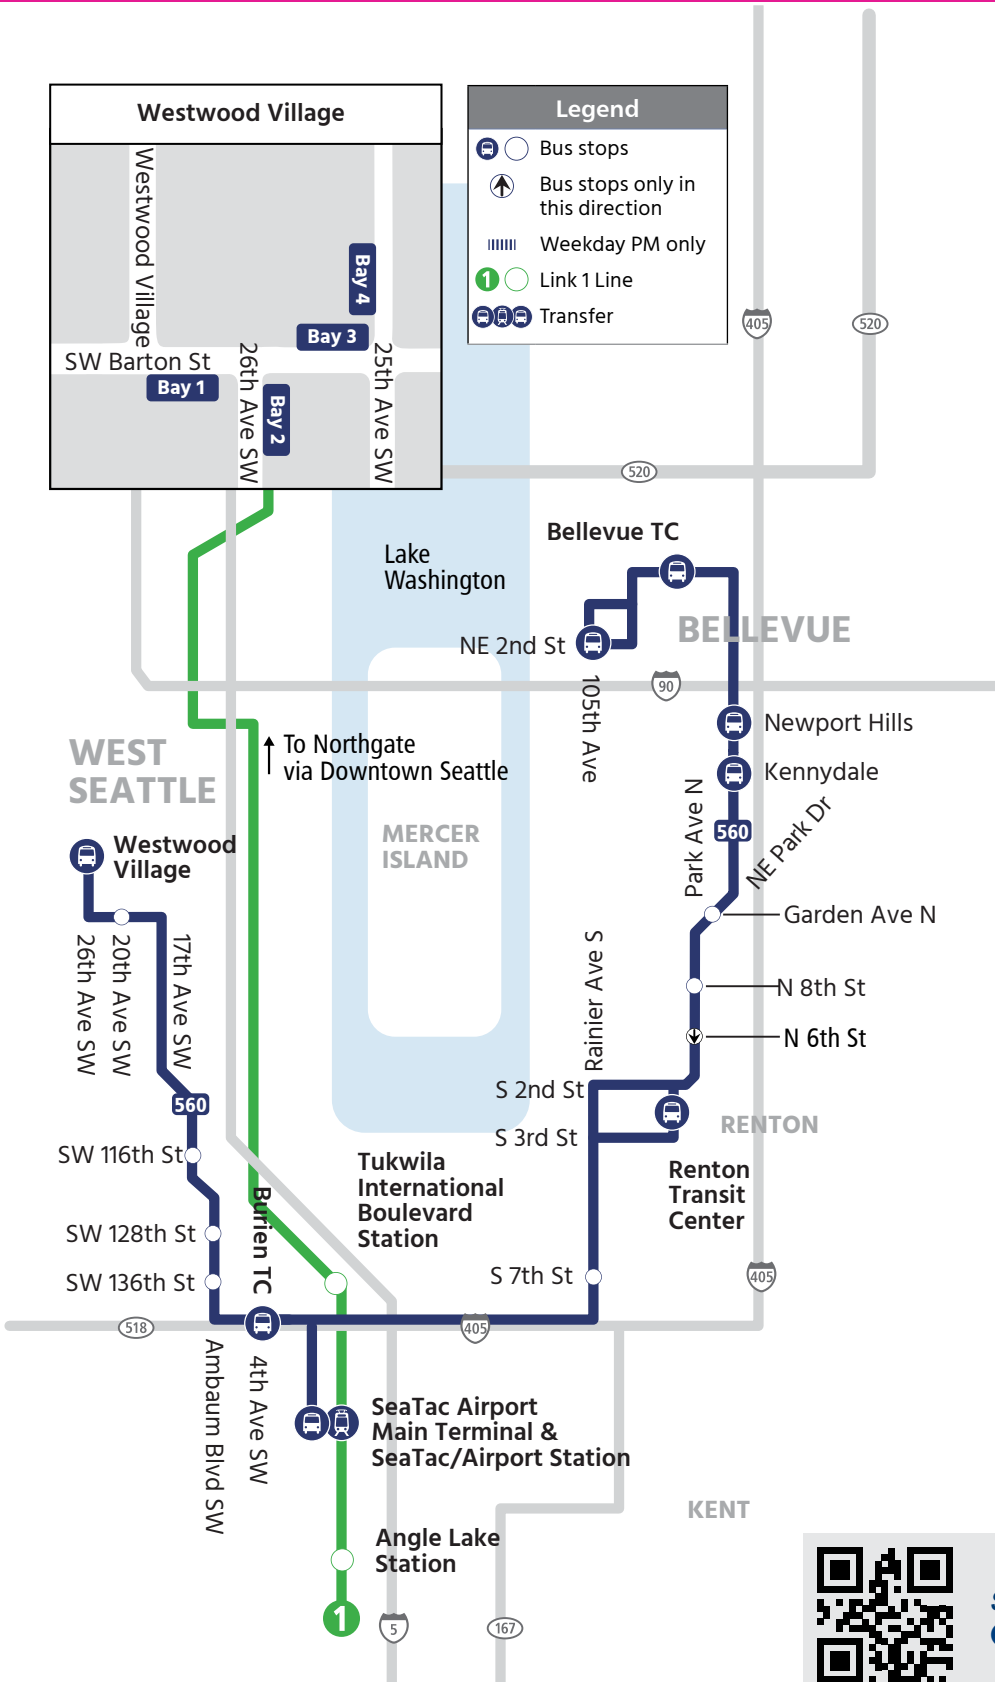

ST Express

# 560 Westwood Village – Bellevue via SeaTac

Adult fares \$3.25

Effective March 20, 2022 – September 17, 2022

Connecting routes	
<b>Bellevue Transit Center</b>	
Metro	226 232 240 241 246 249 250 271
	342 B
ST	532 535 550 556 560 566
<b>Newport Hills P&amp;R/FS</b>	
Metro	111
<b>NE 30th/Kennydale Freeway Station</b>	
Metro	111 167 342
<b>Renton Transit Center</b>	
Metro	101 105 106 107 148 153 160 240
	342 907 F
<b>Sea-Tac Airport</b>	
METRO	124
ST	574
<b>SeaTac/Airport Station</b>	
METRO	156 161 A
ST	574 1 Line
<b>Burien Transit Center</b>	
Metro	120 131 132 161 165 631 F
<b>Westwood Village</b>	
Metro	21 60 120 125 C

ST Express bus fares	
Adult	\$3.25
ORCA LIFT/Youth	\$1.50
Senior/Disabled	\$1.00

[soundtransit.org/ride-with-us](https://soundtransit.org/ride-with-us)  
 Get updates [soundtransit.org/subscribe](https://soundtransit.org/subscribe)