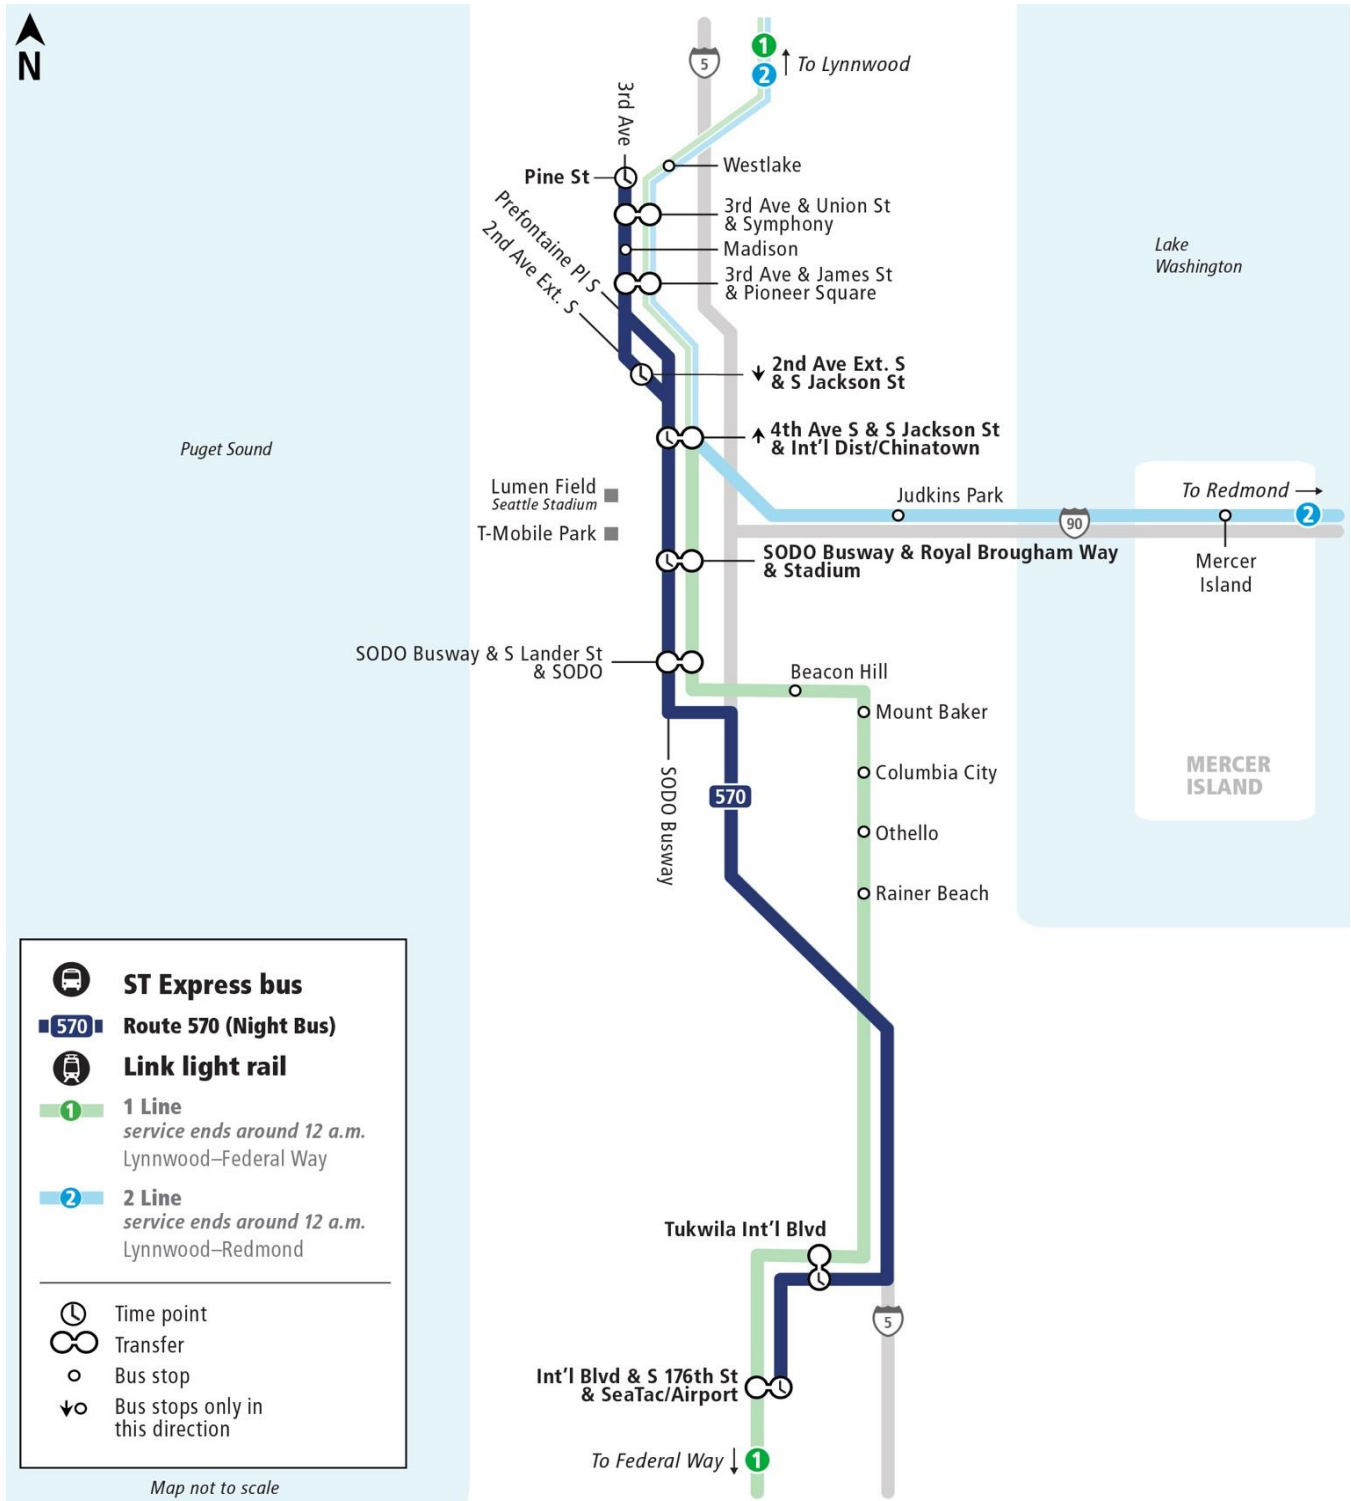

ST Express Night Bus 570 (Pilot) SeaTac/Airport – Downtown Seattle

March 29 – Aug. 30, 2026

ST Express bus fares	Price
Adult	\$3
ORCA LIFT	\$1
Senior/Disabled (65+)	\$1
Youth (18 and under)	Free

For more information visit [soundtransit.org/ride-with-us](https://www.soundtransit.org/ride-with-us)
Get updates: [soundtransit.org/subscribe](https://www.soundtransit.org/subscribe)

Int'l Blvd & S 176th St (SeaTac/Airport Station)* 1	Tukwila Int'l Blvd Station Bay 3 1	SODO Busway & S Royal Brougham Way (Stadium Station) 1	4th Ave S & S Jackson St (Int'l Dist/Chinatown & King Street stations) 1 2 N S	3rd Ave & Pine St (Westlake Station) 1 2
12:20 a.m.	12:26 a.m.	12:45 a.m.	12:47 a.m.	12:53 a.m.
12:50 a.m.	12:56 a.m.	1:15 a.m.	1:17 a.m.	1:23 a.m.
1:20 a.m.	1:26 a.m.	1:25 a.m.	1:47 a.m.	1:53 a.m.
1:50 a.m.	1:56 a.m.	2:15 a.m.	2:17 a.m.	2:23 a.m.
2:20 a.m.	2:26 a.m.	2:45 a.m.	2:47 a.m.	2:53 a.m.
2:50 a.m.	2:56 a.m.	3:15 a.m.	3:17 a.m.	3:23 a.m.
3:20 a.m.	3:26 a.m.	3:45 a.m.	3:47 a.m.	3:53 a.m.
3:50 a.m.	3:56 a.m.	4:15 a.m.	4:17 a.m.	4:23 a.m.
4:20 a.m.	4:26 a.m.	4:45 a.m.	4:47 a.m.	4:53 a.m.
5:00 a.m.	5:06 a.m.	5:25 a.m.	5:27 a.m.	5:33 a.m.
11:30 p.m.	11:36 p.m.	11:55 p.m.	11:57 p.m.	12:03 a.m.

March 29 – Aug. 30, 2026

Int'l Blvd & S 176th St (SeaTac/Airport Station)* 1	Tukwila Int'l Blvd Station Bay 3 1	SODO Busway & S Royal Brougham Way (Stadium Station) 1	4th Ave S & S Jackson St (Int'l Dist/Chinatown & King Street stations) 1 2 N S	3rd Ave & Pine St (Westlake Station) 1 2
12:00 a.m.	12:06 a.m.	12:25 a.m.	12:27 a.m.	12:33 a.m.
12:30 a.m.	12:36 a.m.	12:55 a.m.	12:57 a.m.	1:03 a.m.
1:00 a.m.	1:06 a.m.	1:25 a.m.	1:27 a.m.	1:33 a.m.
1:30 a.m.	1:36 a.m.	1:55 a.m.	1:57 a.m.	2:03 a.m.
2:00 a.m.	2:06 a.m.	2:25 a.m.	2:27 a.m.	2:33 a.m.
2:30 a.m.	2:36 a.m.	2:55 a.m.	2:57 a.m.	3:03 a.m.
3:00 a.m.	3:06 a.m.	3:25 a.m.	3:27 a.m.	3:33 a.m.
3:30 a.m.	3:36 a.m.	3:55 a.m.	3:57 a.m.	4:03 a.m.
4:00 a.m.	4:06 a.m.	4:25 a.m.	4:27 a.m.	4:33 a.m.
4:30 a.m.	4:36 a.m.	4:55 a.m.	4:57 a.m.	5:03 a.m.