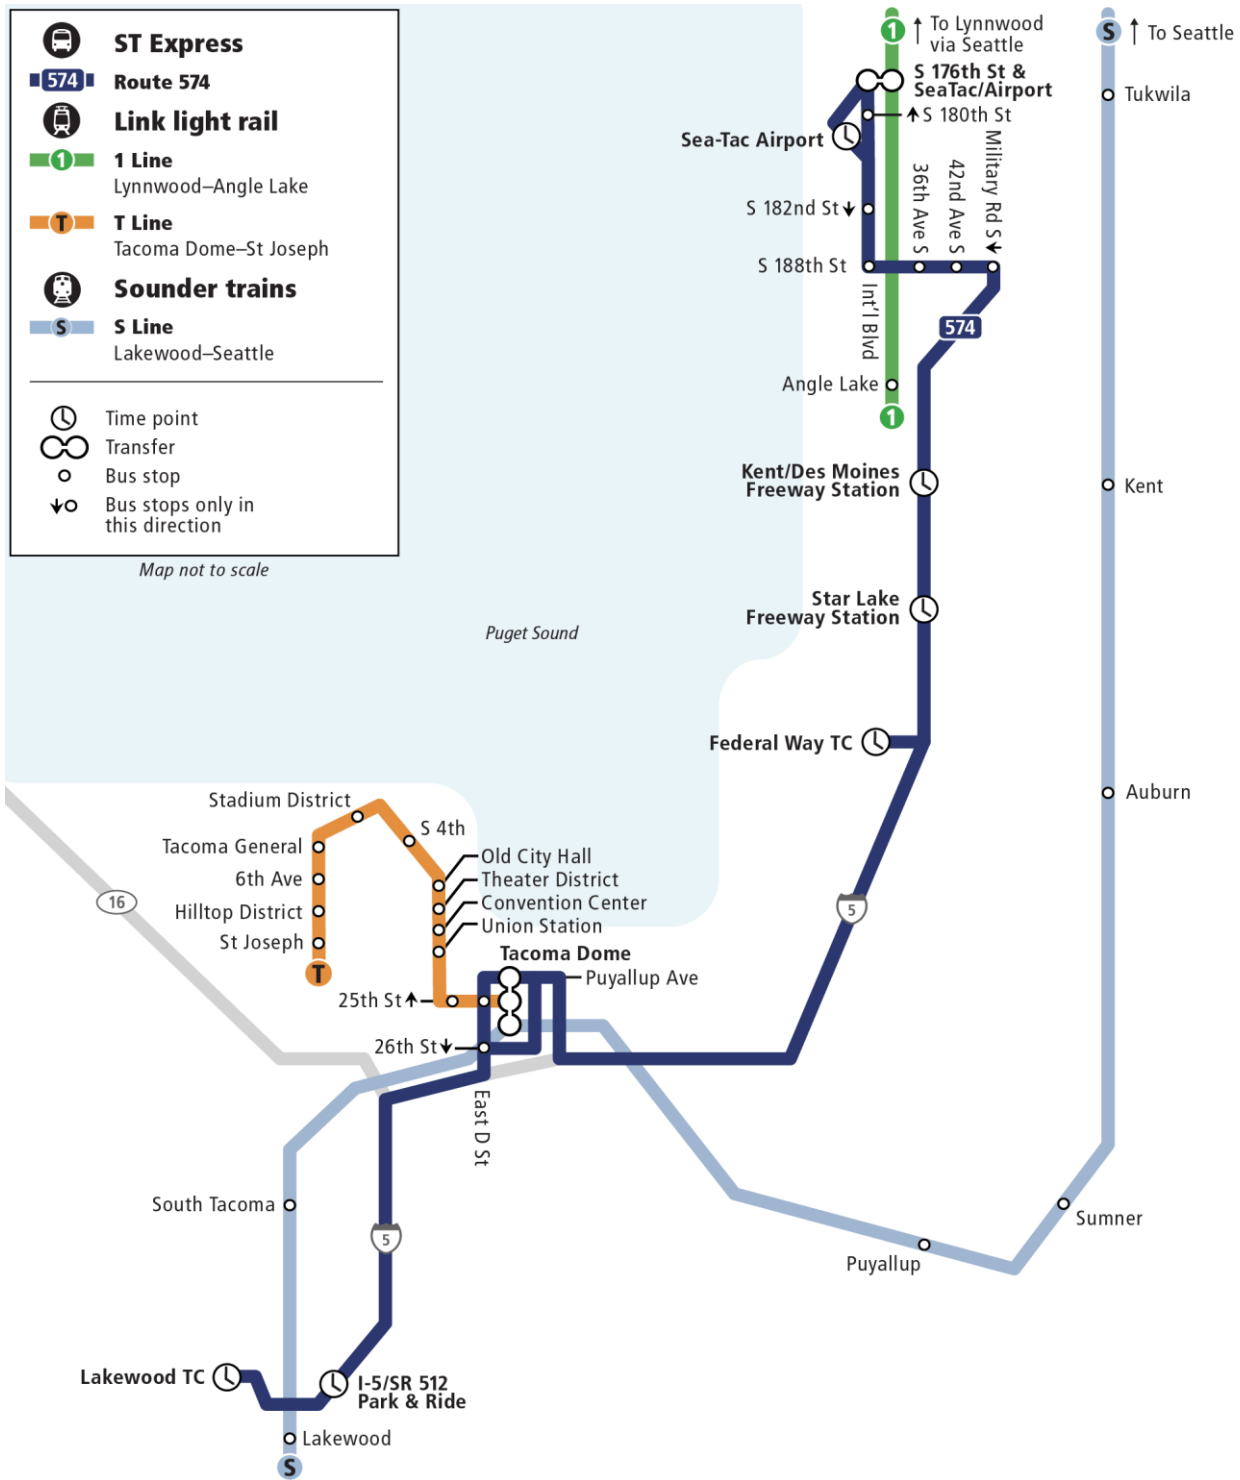

## SeaTac/Airport – Lakewood Transit Center

Sept. 1, 2024 – March 28, 2025

ST Express bus fares	Price
Adult	\$3.25
ORCA LIFT	\$1.00
Senior/Disabled	\$1.00
Youth (18 and under)	Free

For more information visit [soundtransit.org/ride-with-us](https://soundtransit.org/ride-with-us)  
 Get updates: [soundtransit.org/subscribe](https://soundtransit.org/subscribe)