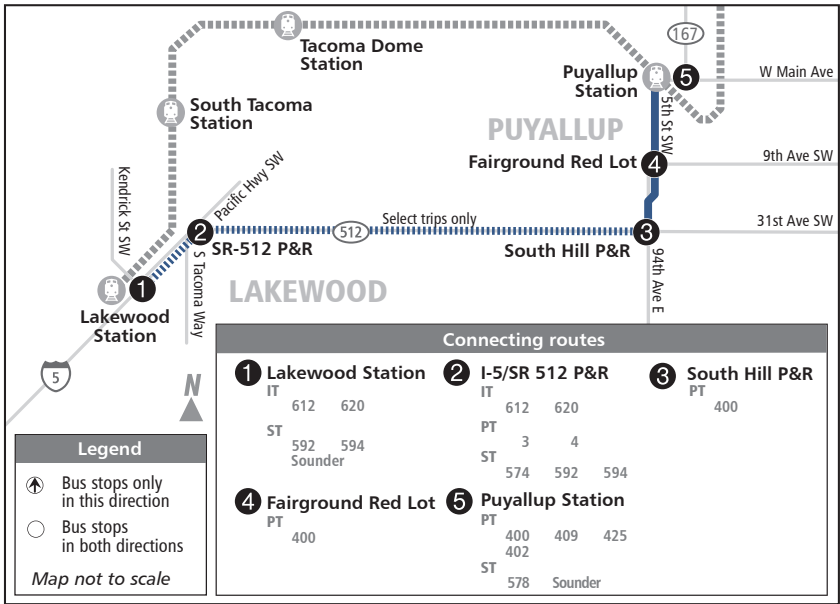

Route 580 Puyallup–Lakewood

EFFECTIVE SEPTEMBER 22, 2019 THROUGH MARCH 21, 2020

To Puyallup Station

Eastbound		Weekdays			
Lakewood Station	South Hill P&R	Red Lot*	Puyallup TC	Puyallup Station	
1	2	3	4	5	
:	:	4:47AM	4:53	4:56	5:03
:	:	5:12	5:18	5:21	5:28
:	:	5:37	5:43	5:46	5:53
:	:	5:57	6:03	6:06	6:13
:	:	6:17	6:23	6:26	6:33
:	:	6:37	6:43	6:46	6:53
:	:	6:57	7:03	7:06	7:13
6:53	6:58	7:17	7:23	7:26	7:33
7:23	7:28	7:47	7:53	7:56	8:03

To Lakewood Station

Westbound			Weekdays			
Puyallup Station	Puyallup TC+	Red Lot*	South Hill P&R	SR 512 P&R*	Lakewood Station*	
	5	4	3	2	1	
3:17PM	3:20	3:23	3:32	3:48	3:53	
3:57	4:00	4:03	4:12	4:28	4:33	
4:17	4:20	4:23	4:32	:	:	
4:37	4:40	4:43	4:52	5:08	5:13	
4:57	5:00	5:03	:	:	:	
:	5:00	5:03	5:12	:	:	
5:17	5:20	5:23	:	:	:	
:	5:20	5:23	5:32	:	:	
5:37	5:40	5:43	:	:	:	
:	5:40	5:43	5:52	:	:	
6:02	6:05	6:08	:	:	:	
:	6:05	6:08	6:17	:	:	
6:27	6:30	6:33	6:42	:	:	
7:12	7:15	7:18	7:27	:	:	

+ These trips departing Puyallup Station will wait for Sounder arrivals before departing.

* This is an estimated timepoint for public guidance only. Buses will proceed on arrival to the next timepoint. This may be before the time shown on our schedule.