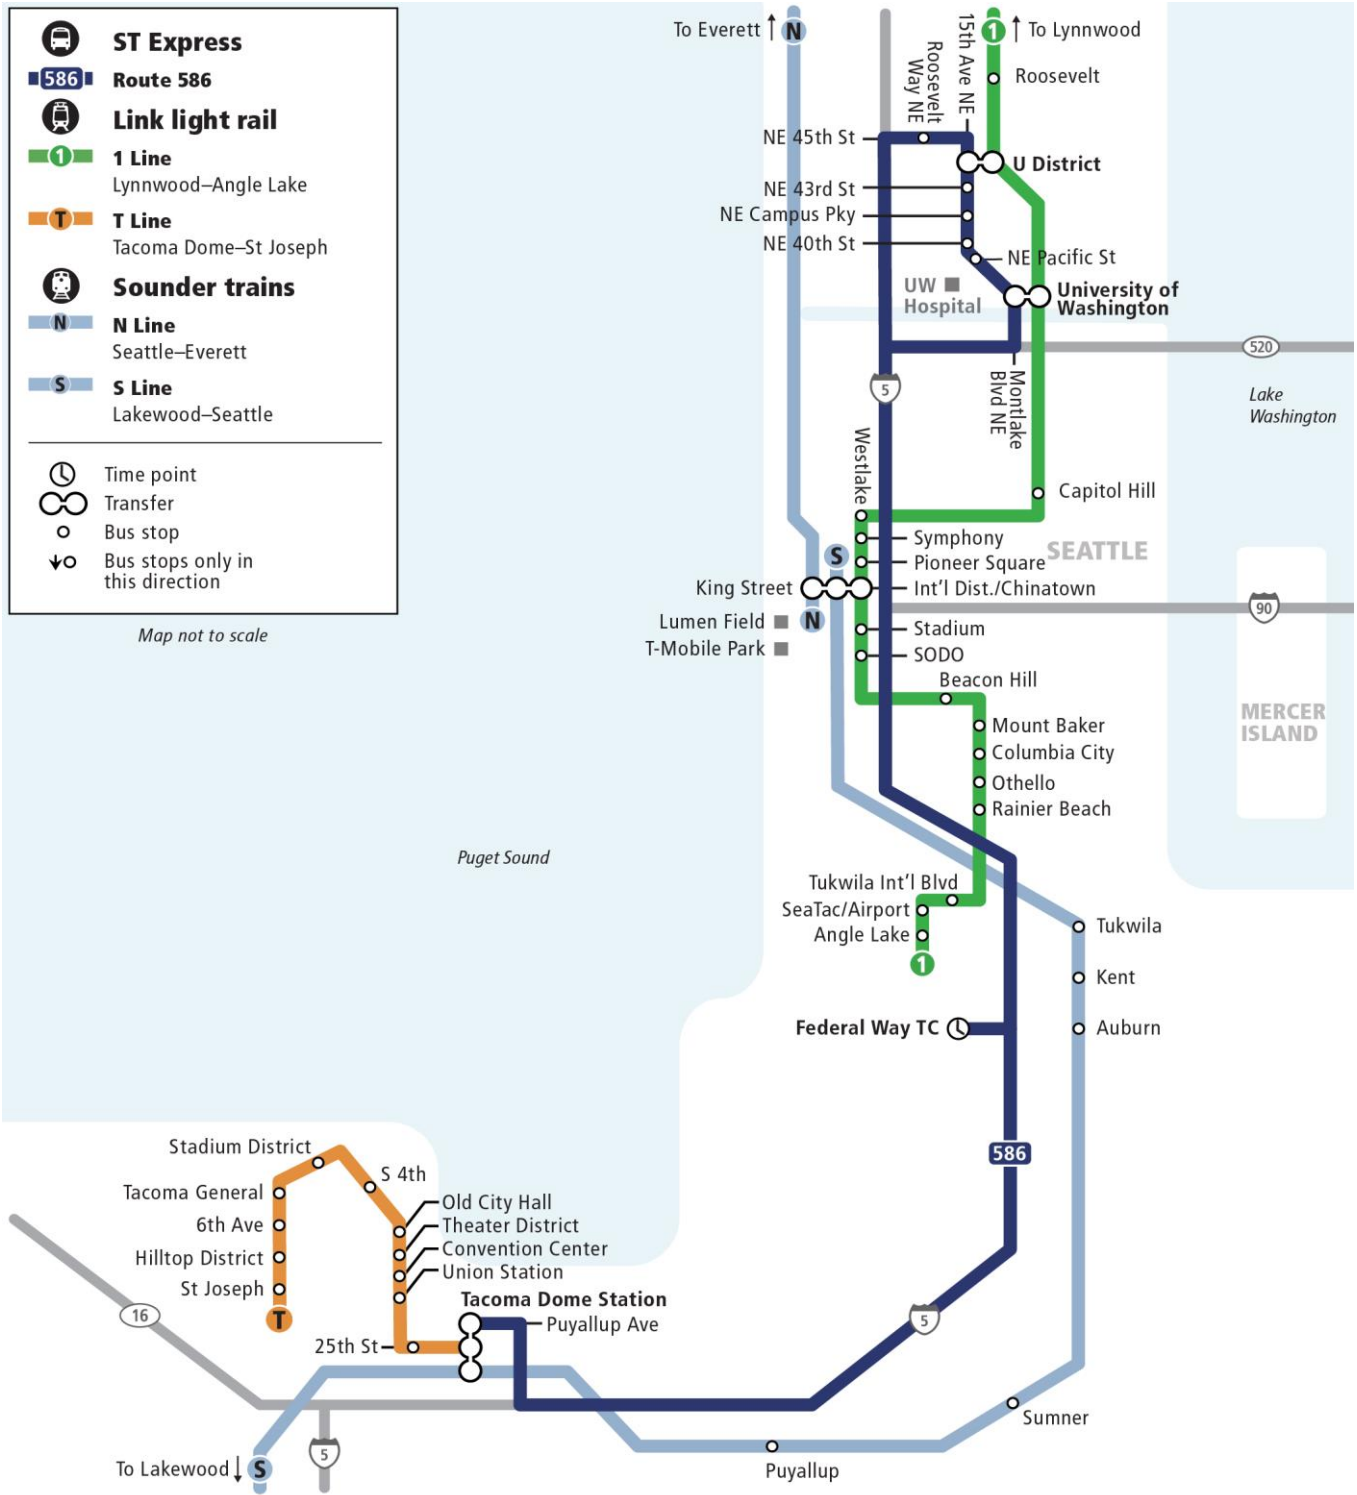

ST Express 586

Tacoma – U District

Sept. 1, 2024 – March 28, 2025

ST Express bus fares	Price
Adult	\$3.25
ORCA LIFT	\$1.00
Senior/Disabled	\$1.00
Youth (18 and under)	Free

For more information visit soundtransit.org/ride-with-us
 Get updates: soundtransit.org/subscribe

Tacoma Dome Station Zone E 	Federal Way TC Bay 2	U District Station 	UW Station Bay 1* 
5:10 a.m.	5:30 a.m.	6:16 a.m.	6:25 a.m.
5:38 a.m.	5:59 a.m.	7:01 a.m.	7:10 a.m.
6:01 a.m.	6:22 a.m.	7:24 a.m.	7:33 a.m.
6:29 a.m.	6:50 a.m.	7:52 a.m.	8:02 a.m.
6:54 a.m.	7:15 a.m.	8:19 a.m.	8:29 a.m.
7:26 a.m.	7:46 a.m.	8:50 a.m.	9:00 a.m.
8:00 a.m.	8:20 a.m.	9:19 a.m.	9:29 a.m.

*This is an estimated timepoint for public guidance only.
Buses will proceed on arrival to the next timepoint.
This may be before the time shown on our schedule.

NE 45th St & Roosevelt Way NE	U District Station 	UW Station Bay 1 	Federal Way TC Bay 5*	Tacoma Dome Station Zone E*  
3:06 p.m.	3:08 p.m.	3:16 p.m.	4:28 p.m.	4:56 p.m.
3:36 p.m.	3:38 p.m.	3:46 p.m.	4:59 p.m.	5:24 p.m.
4:05 p.m.	4:07 p.m.	4:15 p.m.	5:14 p.m.	5:39 p.m.
4:36 p.m.	4:38 p.m.	4:46 p.m.	5:45 p.m.	6:10 p.m.
5:06 p.m.	5:08 p.m.	5:17 p.m.	6:12 p.m.	6:38 p.m.
5:36 p.m.	5:38 p.m.	5:47 p.m.	6:34 p.m.	6:55 p.m.
6:18 p.m.	6:20 p.m.	6:29 p.m.	7:15 p.m.	7:34 p.m.

*This is an estimated timepoint for public guidance only.
 Buses will proceed on arrival to the next timepoint.
 This may be before the time shown on our schedule.