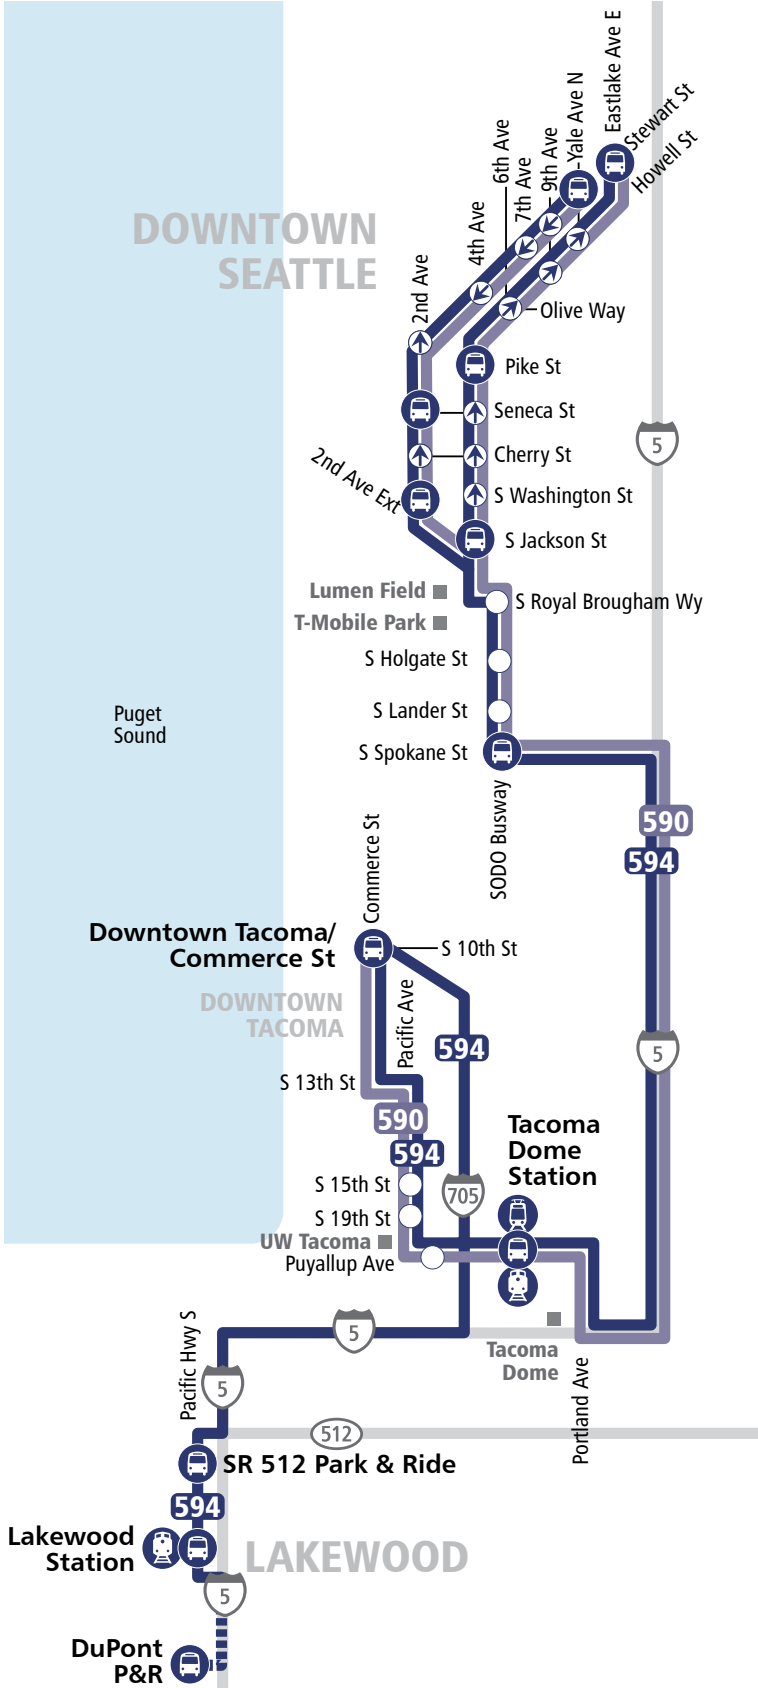

ST Express

590 Tacoma – Seattle 594 Lakewood – Seattle

Adult fares \$3.25

Effective March 20, 2022 - September 17, 2022

Connecting routes						
Tacoma Dome Station						
IT						
612						
PT						
13	41	400	500	501		Tideflat Runner
ST						
574	586	594	595			
S Line			T Line			
Downtown Tacoma/Commerce St						
PT						
1	2	3	11	13	16	41 42
45	48	57	63	400	500	501
Ruston Runner						Tideflats Runner
ST						
T Line						
SR 512 Park & Ride						
IT						
612 620						
PT						
3 4						
ST						
574 580 592						
Lakewood Station						
ST						
612 620						

Legend	
	Bus stops
	Bus stops only in this direction
	Weekday PM only
	Link 1 Line
	Sonder N&S Lines
	Transfer

ST Express bus fares	
Adult	\$3.25
ORCA LIFT/Youth	\$1.50
Senior/Disabled	\$1.00

soundtransit.org/ride-with-us
Get updates soundtransit.org/subscribe

^ Trip begins in DuPont at 4:41 pm

* This is an estimated timepoint for public guidance only. Buses will proceed on arrival to the next timepoint. This may be before the time shown on our schedule.

590/594 Seattle – Tacoma/Lakewood

^ Continues to DuPont arriving at 7:19 a.m. and 8:24 p.m.

* This is an estimated timepoint for public guidance only. Buses will proceed on arrival to the next timepoint. This may be before the time shown on our schedule.