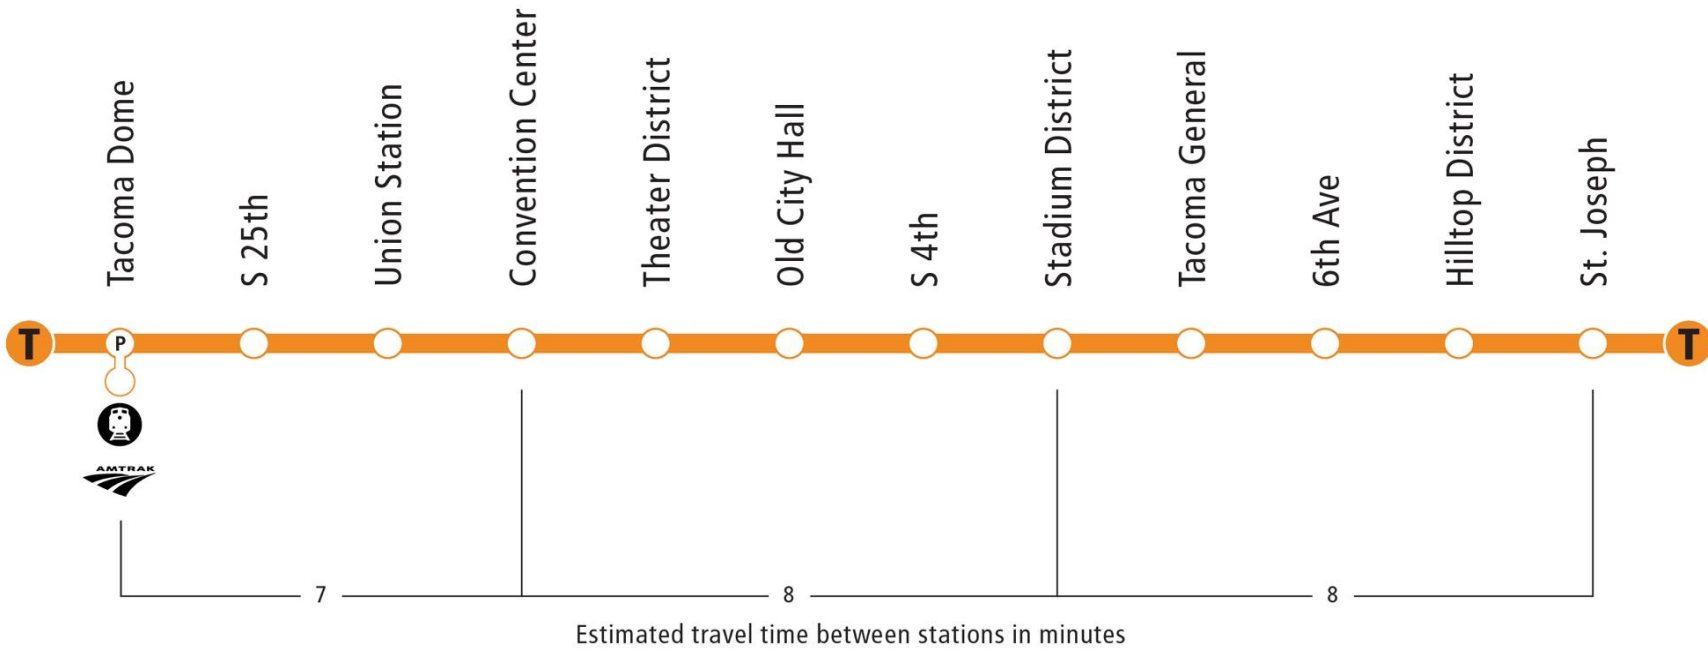

Link T Line
Tacoma Dome – St. Joseph

Adult fares (ages 19-64): \$2.00
 March 31 – Aug. 31, 2024

T Line	Sounder S Line
Station	Amtrak
Transfer point	
Station w/Parking	

Map not to scale

Youth fare (18 and under): Free
 Senior/Disabled fare: \$1 (requires a Regional Reduced Fare Permit card)
 ORCA LIFT Low-income Adult: \$1 (requires an ORCA LIFT card)

These are estimated timepoints for public guidance only.
Trains may arrive before or after the times shown on this schedule.

Link T Line
Tacoma Dome – St. Joseph

To St. Joseph | Saturdays
 March 31 – Aug. 31, 2024

These are estimated timepoints for public guidance only.
 Trains may arrive before or after the times shown on this schedule.

Link T Line
Tacoma Dome – St. Joseph

To St. Joseph | Sundays
March 31 – Aug. 31, 2024