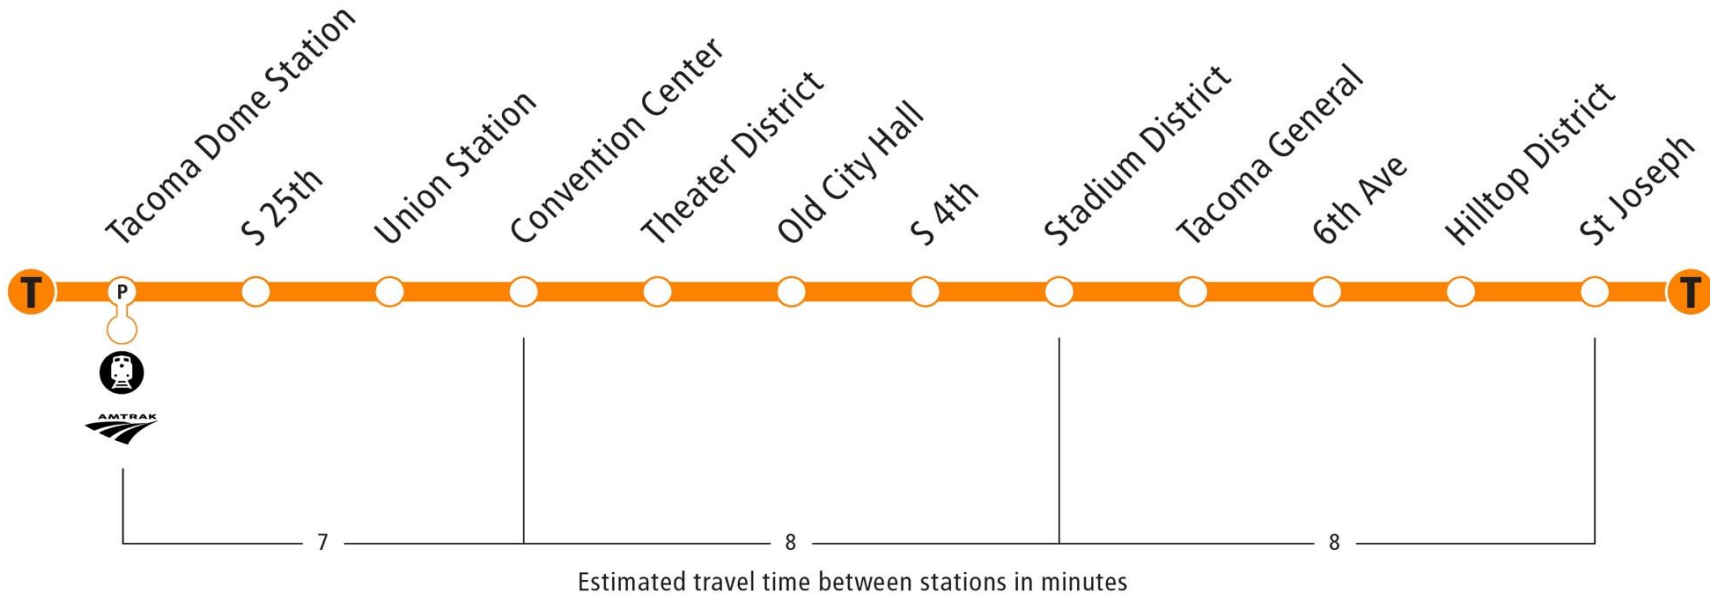

# T Line

## Tacoma Dome – St Joseph

**Adult fare (ages 19–64): \$2**  
 March 29 – Aug. 29, 2025

<b>T</b> T Line	Sounder S Line
Station	Amtrak
Transfer point	
Station w/ parking	

Map not to scale

Adult fare (ages 19-64): \$2

Youth fare (18 and under): Free

Senior (65+)/Disabled fare: \$1 (requires a Regional Reduced Fare Permit card)

ORCA LIFT Low-income adult fare: \$1 (requires an ORCA LIFT card)

For more information visit [soundtransit.org/ride-with-us](https://soundtransit.org/ride-with-us)  
 Get updates: [soundtransit.org/subscribe](https://soundtransit.org/subscribe)

These are estimated timepoints for public guidance only.  
Trains may arrive before or after the times shown on this schedule.

St Joseph	Hilltop District	6th Ave	Tacoma General	Stadium District	S 4th	Old City Hall	Theater District	Convention Center	Union Station	S 25th	Tacoma Dome 
9:44 p.m.	9:46 p.m.	9:48 p.m.	9:49 p.m.	9:51 p.m.	9:54 p.m.	9:55 p.m.	9:58 p.m.	9:59 p.m.	10:02 p.m.	10:05 p.m.	10:07 p.m.
9:56 p.m.	9:58 p.m.	10:00 p.m.	10:01 p.m.	10:03 p.m.	10:06 p.m.	10:07 p.m.	10:10 p.m.	10:11 p.m.	10:14 p.m.	10:17 p.m.	10:19 p.m.
10:08 p.m.	10:10 p.m.	10:12 p.m.	10:13 p.m.	10:15 p.m.	10:18 p.m.	10:19 p.m.	10:22 p.m.	10:23 p.m.	10:26 p.m.	10:29 p.m.	10:31 p.m.
10:20 p.m.	10:22 p.m.	10:24 p.m.	10:25 p.m.	10:27 p.m.	10:30 p.m.	10:31 p.m.	10:34 p.m.	10:35 p.m.	10:38 p.m.	10:41 p.m.	10:43 p.m.
10:32 p.m.	10:34 p.m.	10:36 p.m.	10:37 p.m.	10:39 p.m.	10:42 p.m.	10:43 p.m.	10:46 p.m.	10:47 p.m.	10:50 p.m.	10:53 p.m.	10:55 p.m.