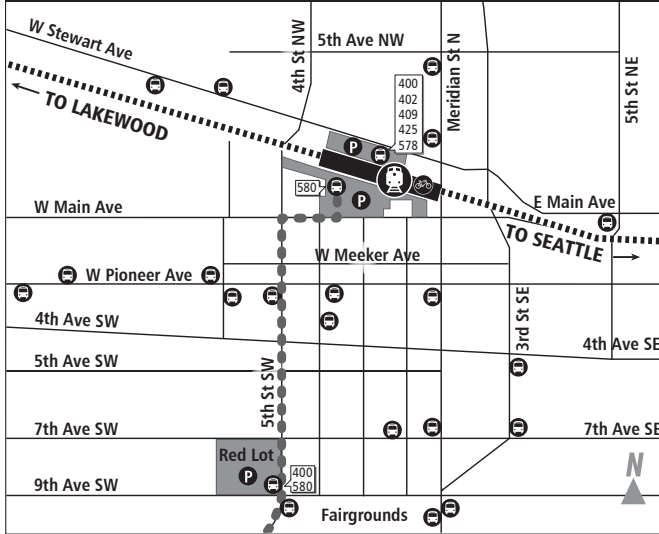

# Tacoma Dome Station

424 E. 25th St.

- 2,283 parking spaces;
- Tacoma Link;
- Bicycle racks, bicycle lockers, bicycle cage, reserve with Pierce Transit at 253-581-8000.

# Puyallup Station

131 W. Main St.

- 364 parking spaces;
- 319 spaces at Puyallup Fair Red Lot;
- 354 spaces at South Hill;
- Bicycle racks; bicycle lockers;

Ride ST Express route 580 between Puyallup Station, South Hill and Lakewood.