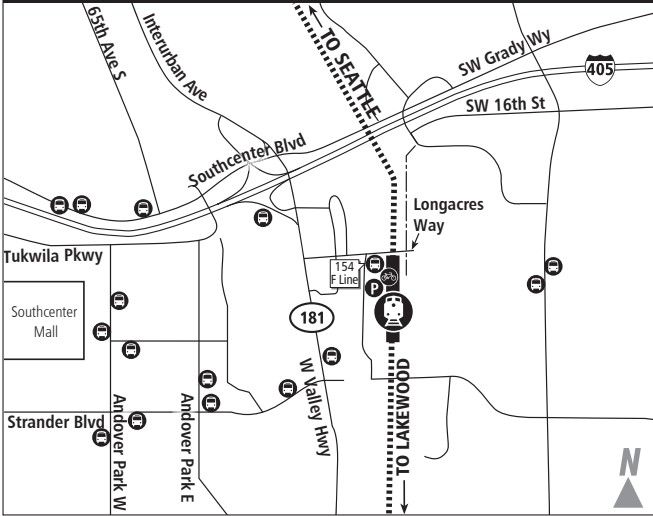

Tukwila Station

7301 Longacres Way

- 390 parking spaces;
- Amtrak.
- Bicycle racks; bicycle lockers; bicycle cage;