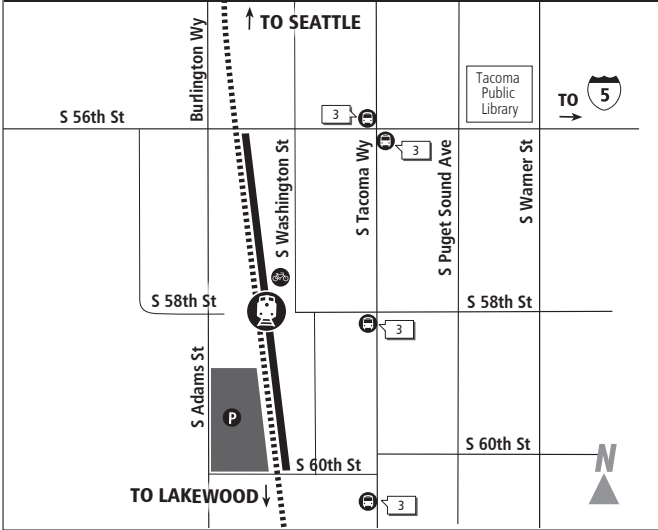

S. Tacoma Station

5650 S. Washington St.

- 220 parking spaces;
- Bicycle racks; bicycle lockers.