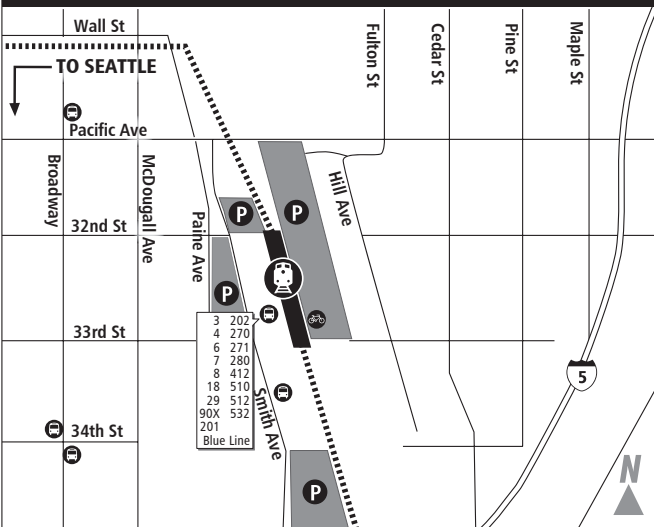

Everett Station

3201 Smith Ave.

- 1,167 parking spaces;
- Bicycle racks; bicycle lockers;
- Greyhound;
- Trailways;
- Amtrak;
- Contact Everett Transit at 425-257-7777 for bicycle lockers.