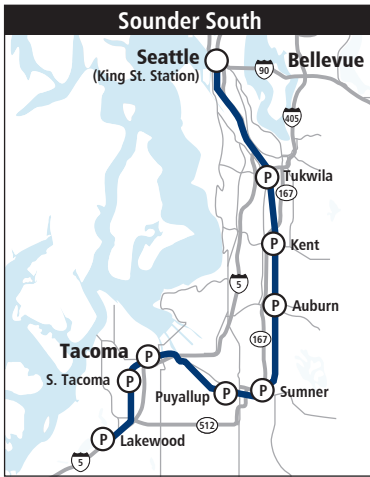

Sounder runs special service to select weekend events. For more information visit soundtransit.org/event-service.

Lakewood to Seattle

MARCH 23 - SEPTEMBER 20, 2020

Train	Lakewood	S. Tacoma	Tacoma Dome	Puyallup	Sumner	Auburn	Kent	Tukwila	Seattle
1500	4:36AM	4:41	4:50	5:03	5:08	5:18	5:25	5:32	5:52
1502	5:01	5:06	5:15	5:28	5:33	5:43	5:50	5:57	6:17
1504	5:26	5:31	5:40	5:53	5:58	6:08	6:15	6:22	6:42
1506	5:46	5:51	6:00	6:13	6:18	6:28	6:35	6:42	7:02
1508	6:06	6:11	6:20	6:33	6:38	6:48	6:55	7:02	7:22
1510	6:26	6:31	6:40	6:53	6:58	7:08	7:15	7:22	7:42
1512	6:46	6:51	7:00	7:13	7:18	7:28	7:35	7:42	8:05
1514	:	:	7:20	7:33	7:38	7:48	7:55	8:02	8:22
1516	:	:	7:50	8:03	8:08	8:18	8:25	8:32	8:52
1518	10:16	10:21	10:30	10:43	10:48	10:58	11:05	11:12	11:32
1520	:	:	4:06PM	4:18	4:23	4:33	4:40	4:47	5:07
1522	:	:	4:30	4:42	4:47	4:57	5:04	5:11	5:31
1524	:	:	5:15	5:27	5:32	5:42	5:49	5:56	6:16

Seattle to Lakewood

Train	Seattle	Tukwila	Kent	Auburn	Sumner	Puyallup	Tacoma Dome	S. Tacoma	Lakewood
1501	6:05AM	6:18	6:25	6:32	6:42	6:47	7:06	:	:
1503	6:35	6:48	6:55	7:02	7:12	7:17	7:36	:	:
1505	7:55	8:08	8:15	8:22	8:32	8:37	8:52	9:01	9:11
1507	2:35PM	2:48	2:55	3:02	3:12	3:17	3:37	:	:
1509	3:15	3:28	3:35	3:42	3:52	3:57	4:17	:	:
1511	3:35	3:48	3:55	4:02	4:12	4:17	4:30	4:39	4:51
1513	3:55	4:08	4:15	4:22	4:32	4:37	4:57	:	:
1515	4:15	4:28	4:35	4:42	4:52	4:57	5:10	5:19	5:31
1517	4:35	4:48	4:55	5:02	5:12	5:17	5:30	5:39	5:51
1519	4:55	5:08	5:15	5:22	5:32	5:37	5:50	5:59	6:11
1521	5:20	5:33	5:40	5:47	5:57	6:02	6:15	6:24	6:36
1523	5:45	5:58	6:05	6:12	6:22	6:27	6:40	6:49	7:01
1525	6:30	6:43	6:50	6:57	7:07	7:12	7:25	7:34	7:46

Sounder runs reduced service around some holidays. Only highlighted trips operate on Sounder's reduced schedule.

For some Sounder trips that do not serve Lakewood, ST Express Route 580 connects Lakewood and Puyallup stations. See page 27 for schedule info. All times are estimated. Schedules subject to change with limited notice.