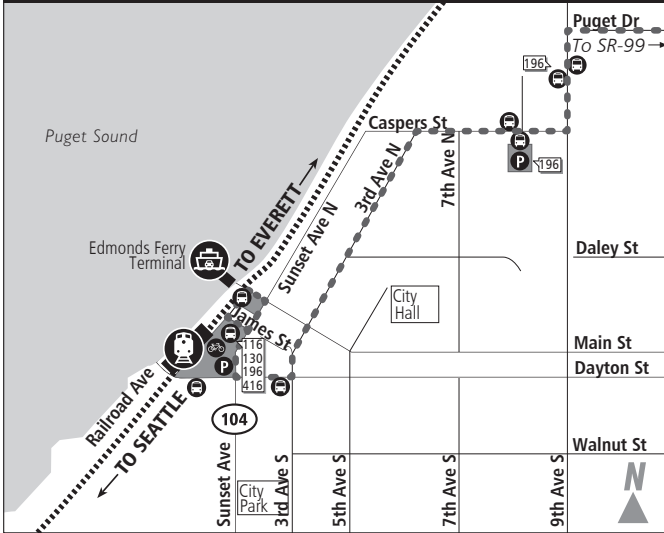

# Sounder schedules

Sounder generally operates weekdays during commute hours. Sounder South runs between Lakewood and Seattle, with seven stops along the way, and Sounder North runs between Everett and Seattle, with two stops along the way.

Between Everett, Edmonds and Seattle, Sounder riders with monthly passes may also ride Amtrak trains 516, 517, 518 and 519 via the RailPlus program. Obtain a RailPlus validation ticket before boarding at the ticket machine.

# Edmonds Station

210 Railroad Ave.

- 156 parking spaces;
- 103 leased parking spaces;
- Amtrak;
- Bicycle racks; bicycle lockers;
- Ferry to Kingston on the Kitsap Peninsula;

Ride Community Transit 196 between Edmonds Station and the United Methodist Church lot.

196th St  
SW at 76th  
Ave W

5:48AM  
6:18  
6:48  
7:18

Edmonds  
Station  
Route 196

6:01  
6:31  
7:01  
7:31

Edmonds  
Station

6:11  
6:41  
7:11  
7:41

Edmonds  
Station

4:32PM  
5:00  
5:32  
6:02