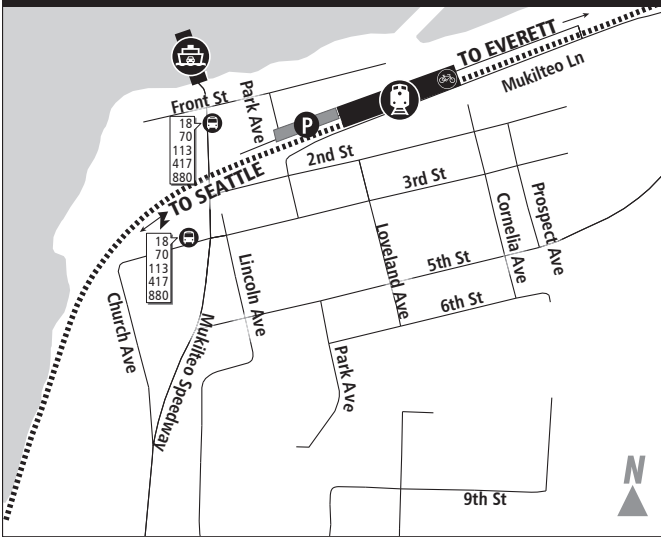

Mukilteo Station

920 1st St.

- 63 parking spaces;
- Bicycle racks; bicycle lockers.
- Ferry to Clinton on Whidbey Island;