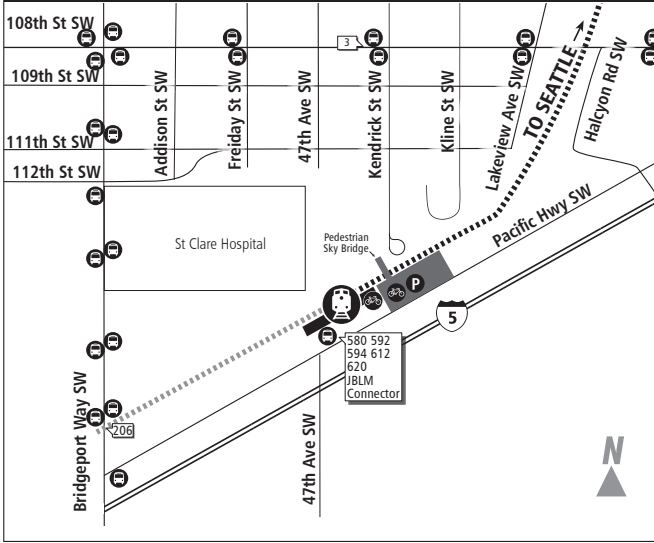

## Seattle to Lakewood

Train	Seattle	Tukwila	Kent	Auburn	Sumner	Puyallup	Tacoma Dome	S. Tacoma	Lakewood
1501	6:05AM	6:18	6:25	6:32	6:42	6:47	7:06	:	:
1503	6:35	6:48	6:55	7:02	7:12	7:17	7:36	:	:
1505	7:55	8:08	8:15	8:22	8:32	8:37	8:52	9:01	9:11
1507	2:35PM	2:48	2:55	3:02	3:12	3:17	3:37	:	:
1509	3:15	3:28	3:35	3:42	3:52	3:57	4:17	:	:
1511	3:35	3:48	3:55	4:02	4:12	4:17	4:30	4:39	4:51
1513	3:55	4:08	4:15	4:22	4:32	4:37	4:57	:	:
1515	4:15	4:28	4:35	4:42	4:52	4:57	5:10	5:19	5:31
1517	4:35	4:48	4:55	5:02	5:12	5:17	5:30	5:39	5:51
1519	4:55	5:08	5:15	5:22	5:32	5:37	5:50	5:59	6:11
1521	5:20	5:33	5:40	5:47	5:57	6:02	6:15	6:24	6:36
1523	5:45	5:58	6:05	6:12	6:22	6:27	6:40	6:49	7:01
1525	6:30	6:43	6:50	6:57	7:07	7:12	7:25	7:34	7:46

Sounder runs reduced service around some holidays. Only highlighted trips operate on Sounder's reduced schedule.

For some Sounder trips that do not serve Lakewood, ST Express Route 580 connects Lakewood and Puyallup stations. See page 27 for schedule info. All times are estimated. Schedules subject to change with limited notice.

# Lakewood Station

11424 Pacific Hwy S.W.

- 601 parking spaces with an additional 20 for motorcycles;
- Bicycle racks and bicycle lockers;

Ride ST Express route 580 between Puyallup Station, South Hill and Lakewood.