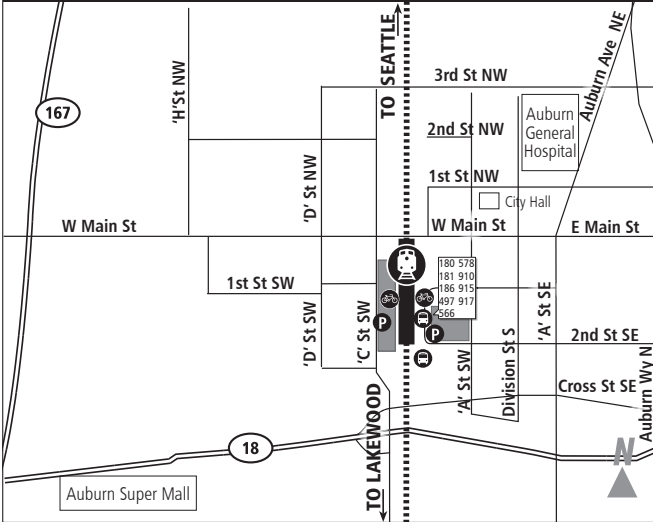

Auburn Station

23 A St. S.W.

1. 633 parking spaces (surface and garage);
   - Bicycle racks; bicycle lockers;
2. Ride Pierce Transit route 497 between Lakeland Hills and Auburn Station.

Lakeland Hills P&R	Auburn Station	Auburn Station	Auburn Station	Auburn Station Bay 4+	Lakeland Hills P&R
4:49AM	5:08	5:18	3:42PM	3:48	4:08
5:14	5:33	5:43	4:02	4:08	4:28
5:39	5:58	6:08	4:22	4:28	4:48
5:59	6:18	6:28	4:42	4:48	5:08
6:19	6:38	6:48	5:02	5:08	5:28
6:39	6:58	7:08	5:22	5:28	5:48
6:59	7:18	7:28	5:47	5:53	6:13
7:19	7:38	7:48	6:12	6:18	6:38
7:49	8:08	8:18	6:57	7:02	7:22

+ These trips will wait for Sounder arrivals before departing.