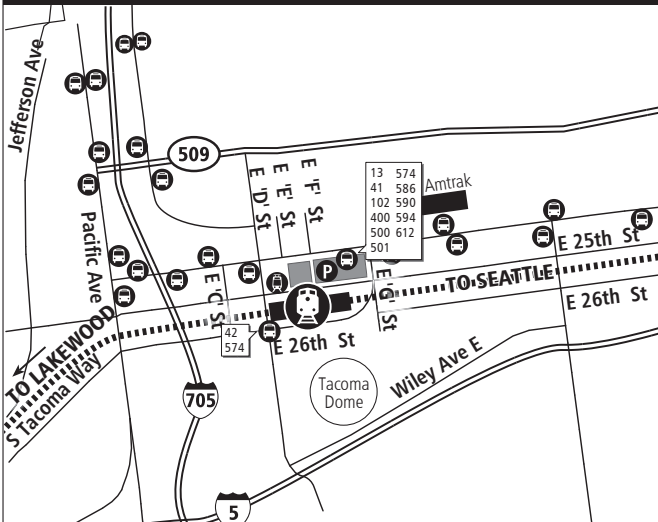

Tacoma Dome Station

424 E. 25th St.

- 2,283 parking spaces;
- Tacoma Link;
- Bicycle racks, bicycle lockers, bicycle cage, reserve with Pierce Transit at 253-581-8000.