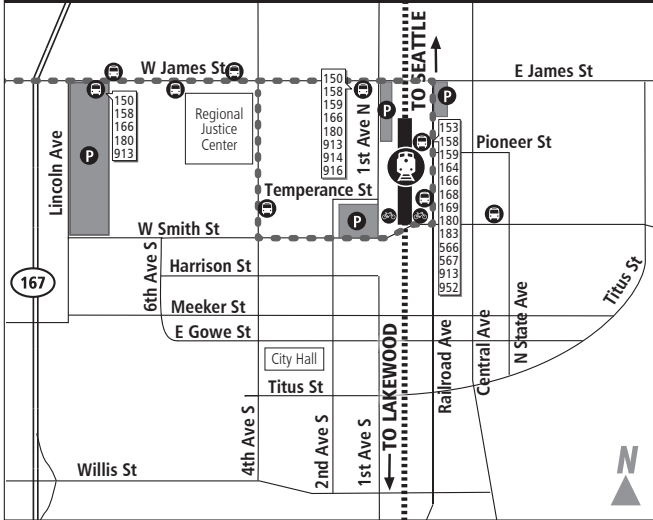

Kent Station

301 Railroad Ave. N.

- 996 parking spaces;
- 713 parking spaces at Kent P&R on James St.;
- Bicycle racks; bicycle lockers;

BETTER TOGETHER Ride ST Express route 567 between Kent Station, Bellevue and Overlake.

Kent Station	Kent Station Bay 3+	Bellevue TC Bay 11*	Overlake TC*	Overlake TC	Bellevue TC Bay 6	Kent Station Bay 3*	Kent Station
5:25AM	5:28	5:57	6:05	:	:	:	6:25AM
5:50	5:53	6:22	6:30	:	:	:	6:55
6:15	6:18	6:55	7:04	:	:	:	8:15
6:35	6:38	7:15	7:24	2:01PM	2:15	2:48	2:55
6:55	6:58	7:35	7:44	2:33	2:52	3:28	3:35
7:15	7:18	7:57	8:07	2:49	3:09	3:48	3:55
7:35	7:38	8:17	8:27	3:09	3:29	4:08	4:15
7:55	7:58	8:35	8:48	3:30	3:50	4:28	4:35
8:25	8:28	8:58	9:14	3:41	4:01	4:48	4:55
11:05	11:08	11:34	11:43	4:03	4:25	5:08	5:15
4:40PM	:	:	:	4:28	4:50	5:33	5:40
5:04	:	:	:	4:50	5:15	5:58	6:05
5:49	:	:	:	5:38	6:05	6:43	6:50

+ These trips will wait for Sounder arrivals before departing

* Estimated timepoint.