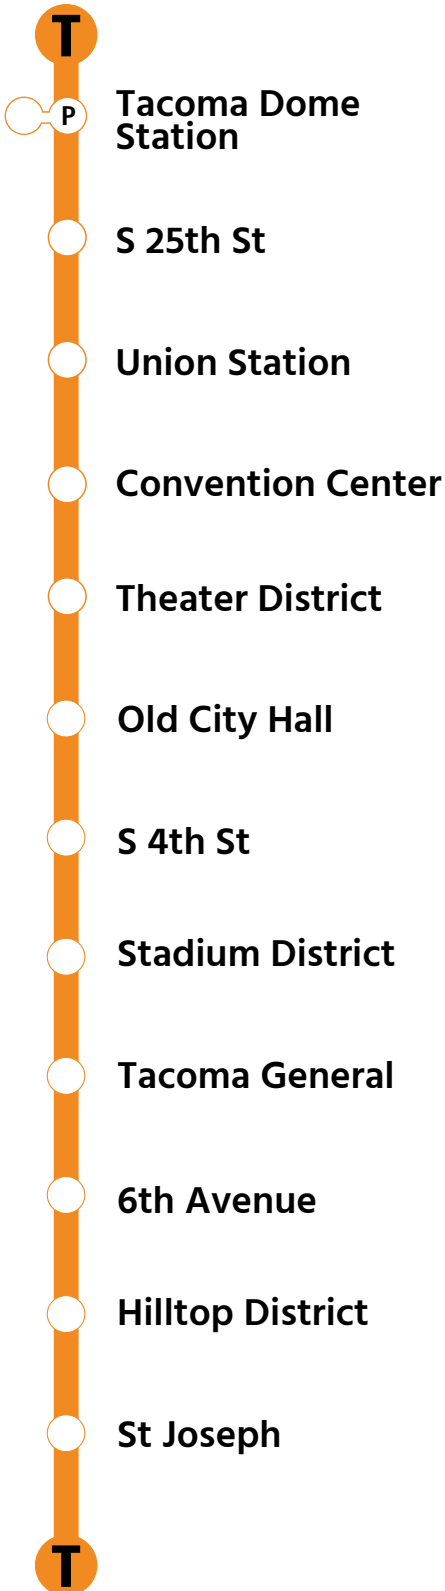

T Line

Tacoma Dome — St. Joseph

Adult Fare \$2.00

Effective September 16, 2023 – March 31, 2024

Legend

- T Line
- Station
- Transfer point
- Station/Parking
- Sounder S Line
- Amtrak

Map not to scale

Adult fare (ages 19-64)

All adult fares are \$2.00.

Youth fare (18 and under)

All youth fares are free. Youth are encouraged to use ORCA Youth card.

Senior/disabled fare

All senior/disabled fares are \$1.00. Requires Regional Reduced Fare Permit.

to St. Joseph

Tacoma Dome Station	S 25th Station	Union Station	Convention Center Station	Theater District Station	Old City Hall Station	S 4th Station	Stadium District Station	Tacoma General Station	6th Avenue Station	Hilltop District Station	St Joseph Station
4:36 a.m.	4:38	4:41	4:43	4:45	4:47	4:49	4:51	4:53	4:55	4:57	4:59
4:36 a.m. — 6:36 a.m. Trains run every 20 min.											
6:36	6:38	6:41	6:43	6:45	6:47	6:49	6:51	6:53	6:55	6:57	6:59
6:36 a.m. — 8:00 p.m. Trains run every 12 min.											
8:00 p.m.	8:02	8:05	8:07	8:09	8:11	8:13	8:15	8:17	8:19	8:21	8:23
8:00 p.m. — 10:00 p.m. Trains run every 20 min.											
10:00	10:02	10:05	10:07	10:09	10:11	10:13	10:15	10:17	10:19	10:21	10:23

T Line

Inbound | Saturday

to Tacoma Dome

St Joseph Station	Hilltop District Station	6th Avenue Station	Tacoma General Station	Stadium District Station	S 4th Station	Old City Hall Station	Theater District Station	Convention Center Station	Union Station	S 25th Station	Tacoma Dome Station
7:32 a.m.	7:34	7:36	7:37	7:39	7:42	7:43	7:46	7:47	7:50	7:53	7:55
7:32 a.m. — 10:32 p.m. Trains run every 12 min.											
10:32 p.m.	10:34	10:36	10:37	10:39	10:42	10:43	10:46	10:47	10:50	10:53	10:55